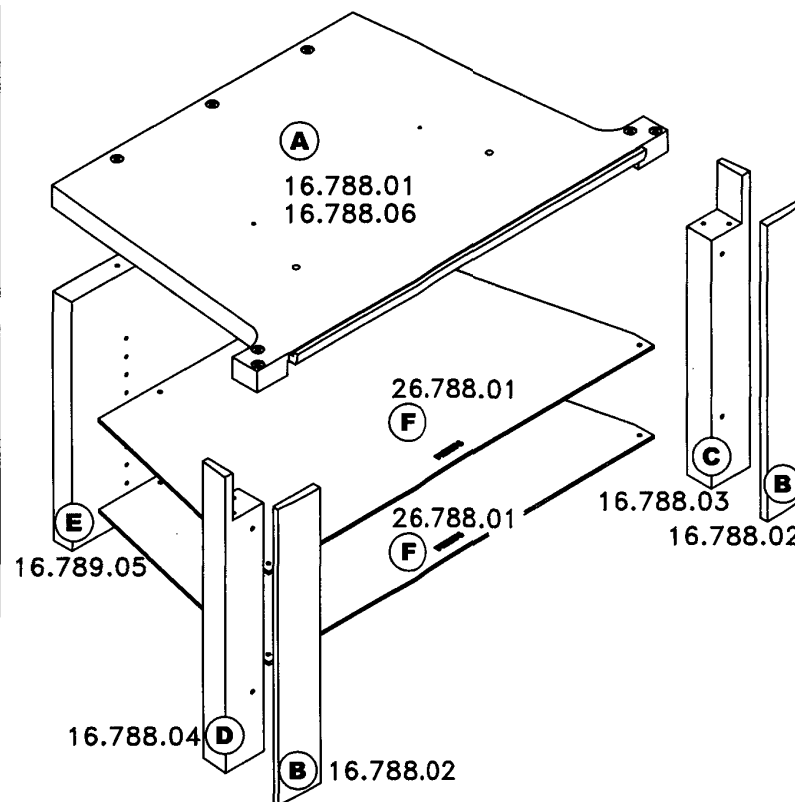

There are many small components used in the construction of this unit. These loose items should be kept away from young children whilst assembling your unit. This TV stand is designed for use with specified TV's. Use with other models may result in instability causing possible injury.

# PHILIPS TC30PV2

- ① 4x 91.000.02
- ② 1x 93.000.22
- ③ 8x 93.200.37
- ④ 2x 93.200.58
- ⑤ 7x 93.300.46
- ⑥ 4x 95.644.11
- ⑦ 2x 95.691.04
- ⑧ 8x 96.721.70
- ⑨ 8x 96.721.71
- ⑩ 2x 96.715.04

If any parts are missing, please E-mail the Spares and Accessories Hotline.  
 Si il y a des pieces qui manquent, e-mail la division pour les pieces de rechange et les accessoires.  
 Si le faltan partes, por favor E-mail el Departamento de Auxilio de Repuestos y Accesorios.