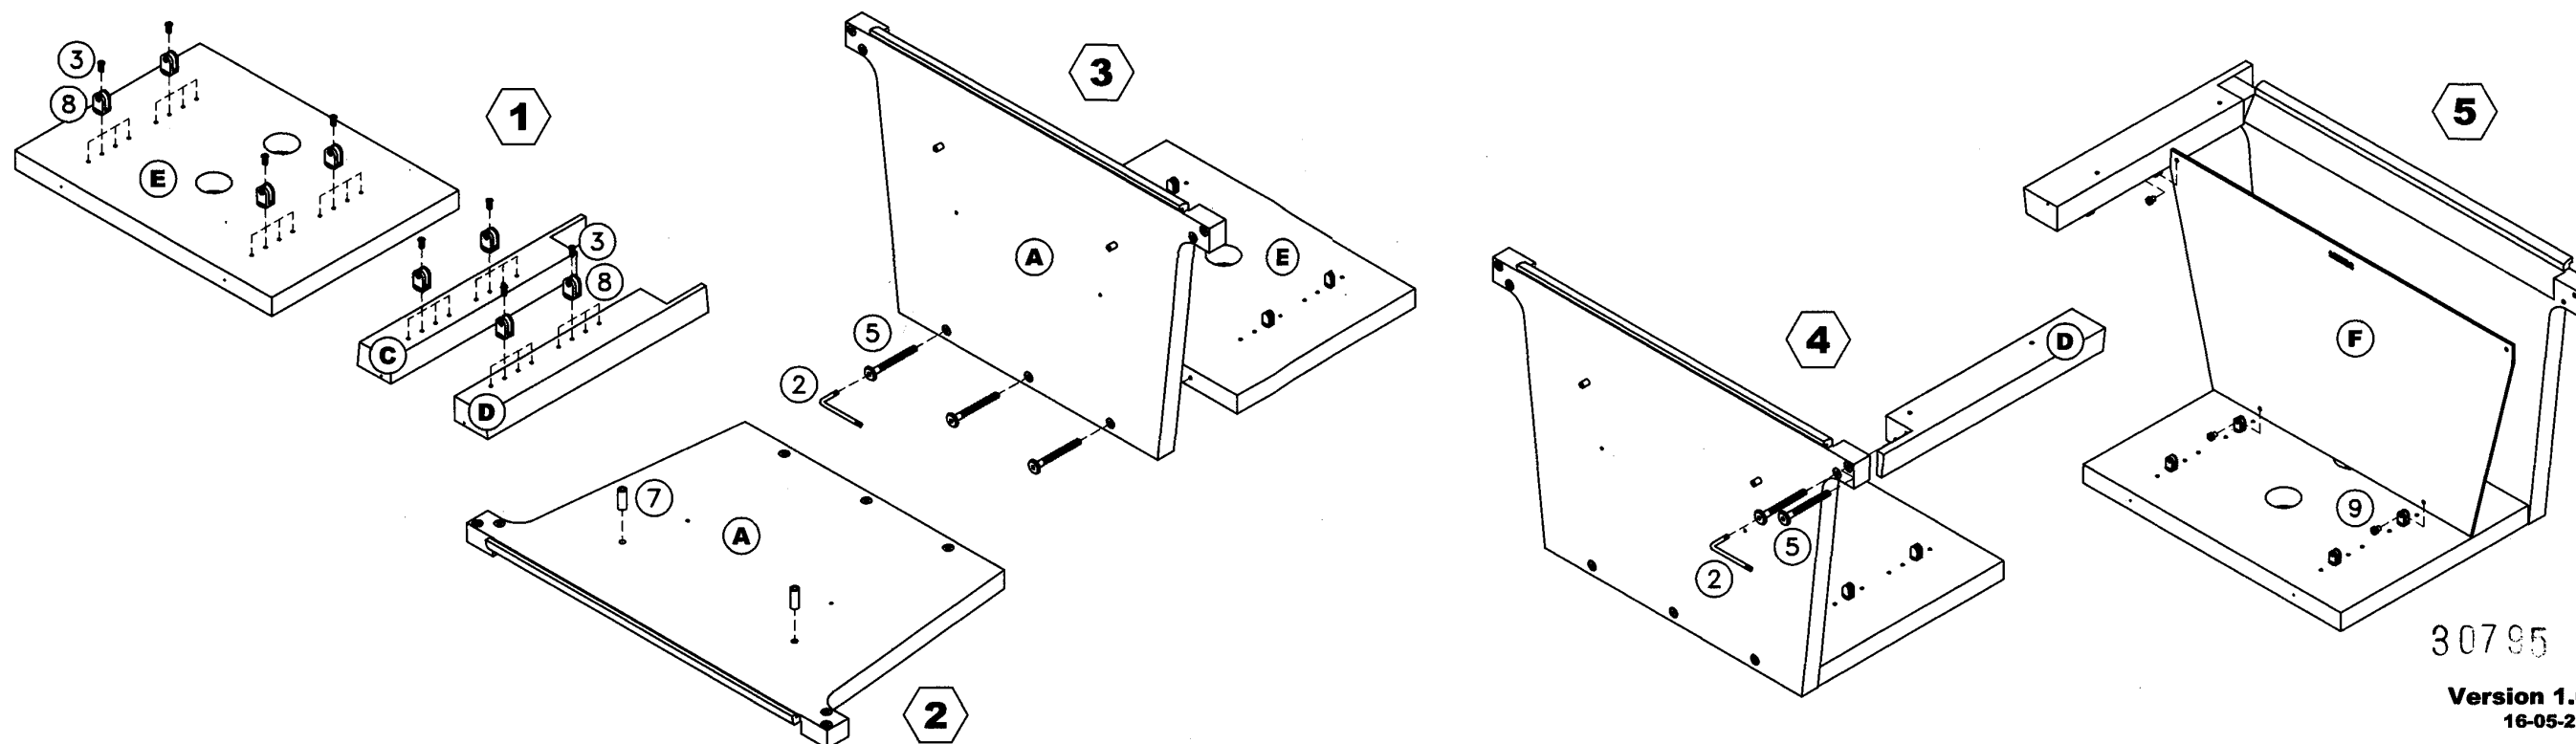

3 07 95

Version 1.0.3
16-05-2003