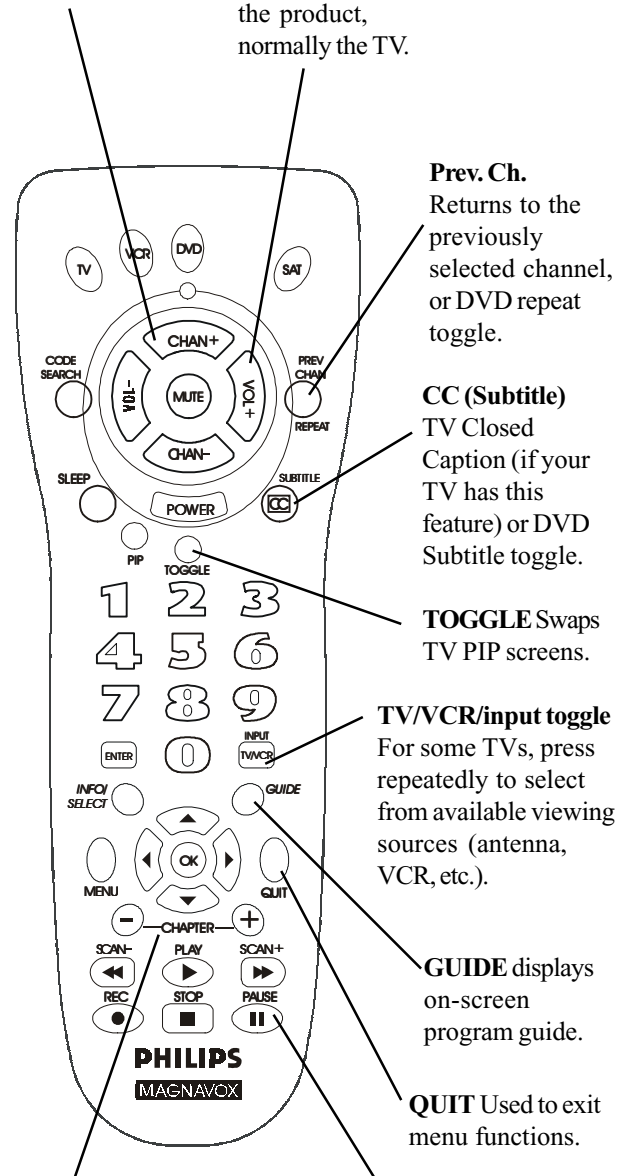

PIP TV Picture-in-Picture control.

NUMBERS
Enter numbers for direct channel selection. Some products require Enter to be pressed after channel selection.

ENTER
Used after direct channel number entry to immediately change to the selected channel.

INFO/Select
displays/selects on-screen channel information, etc.

MENU Access the Menu functions of the device you are controlling.

OK
Selects menu items for the device you are controlling.

Note: The REC button must be pressed TWICE to record from your VCR. For some brands of VCRs, you might need to press the REC button once, then press it again for three seconds.

6

Button Functions, cont.

CHANNEL Up/Down Changes the channels.

VOLUME Up/Down Changes the volume level of the product, normally the TV.

Prev. Ch.
Returns to the previously selected channel, or DVD repeat toggle.

CC (Subtitle)
TV Closed Caption (if your TV has this feature) or DVD Subtitle toggle.

TOGGLE Swaps TV PIP screens.

TV/VCR/input toggle
For some TVs, press repeatedly to select from available viewing sources (antenna, VCR, etc.).

GUIDE displays on-screen program guide.

QUIT Used to exit menu functions.

CHAPTER +/- controls DVD track selection i.e. DVD Track Skip Up/Down (in DVD and SAT modes). Note the VCR Transport keys also control DVD when in DVD Mode.

RECORD, PLAY, STOP, REW, FF, PAUSE VCR control buttons operate your VCR even when the remote is set to operate the TV. Also operates DVD Scan +/-.

7