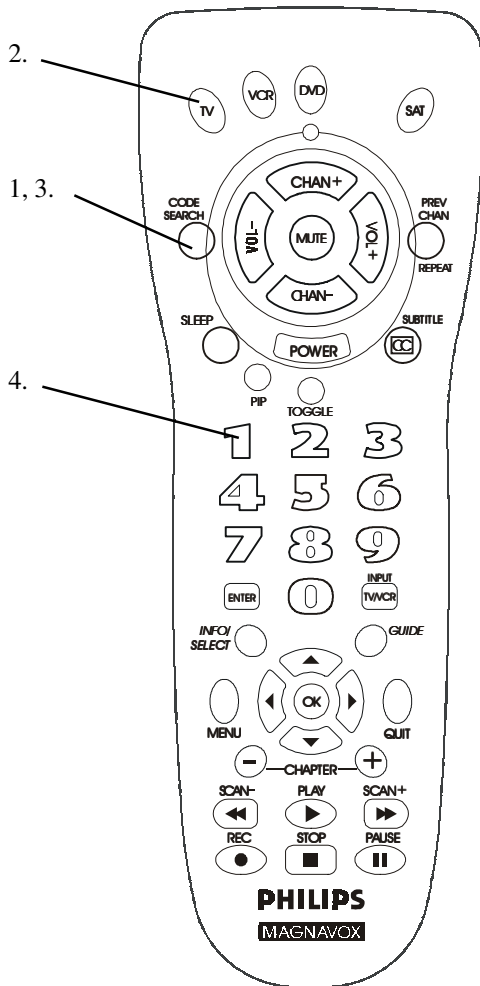

The above assumes that you want to store VCR codes under the VCR button, DVD codes under DVD, etc. If you want to store a VCR code under DVD, etc., first follow the procedure on page 10 and try ANY DVD code from the code tables, e.g. press DVD in step 2, page 10, and then enter ANY VCR code. Then follow the steps above.

1. Press and hold Code Search button until the red indicator stays on. Release the Code Search button.
2. Press and release the desired mode button (TV, VCR, etc.).
The red indicator blinks, then stays lit.
3. Press and release the Code Search button. The indicator light blinks off.
4. To find the first digit for the code stored under the mode key pressed in step 2, press each numeric key from 0-9 in turn. When the indicator light blinks off the number you pressed is the first digit for the code you are searching for.
5. To find the second digit, repeat step 4, this time when the indicator light blinks off this is the second digit.
6. Repeat step 4 again to find the third digit.