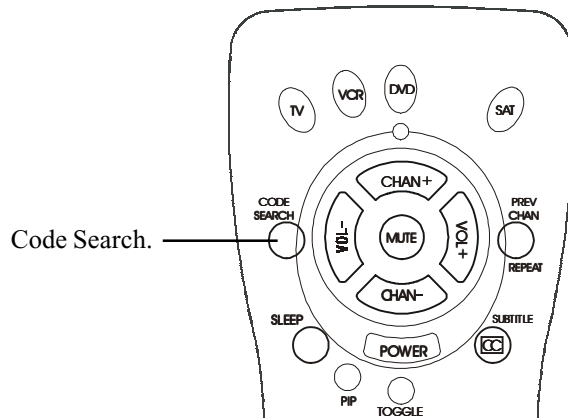

Code Setup

The Code Search button is used to setup the remote. You can either setup the remote using the code for your brand of product, from the code tables, or you can search through the library of codes until you find a code that works for your product.

NOTE: You can store any kind of code under any mode (except TV). I.E. you can store a VCR code under the SAT key, or a DVD code under the VCR key, etc. However, you can only store TV codes under the TV key.