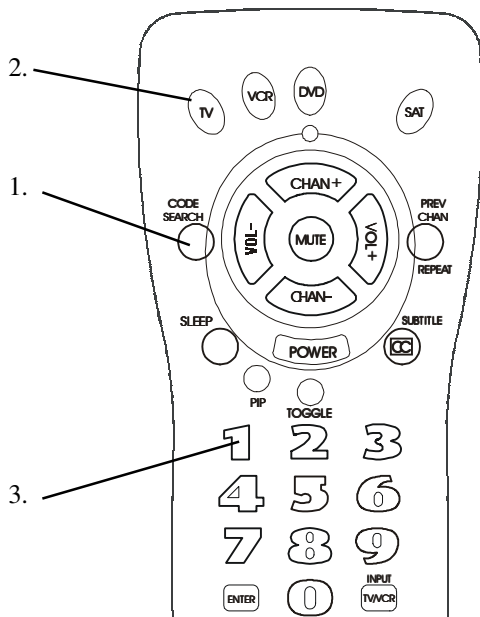

Code Entry

Direct Code Entry

1. Press and hold the Code Search button until the red indicator stays on. Release the Code Search button.
2. Press and release the desired mode button (TV, VCR, etc.).
  The red indicator blinks, then stays lit.
3. Enter the 3 digit code from the code tables. Note: after a valid code entry, the red indicator turns off. For an invalid code, the red indicator flashes.
4. With your device on, press CHANNEL Up. If the device responds, no further programming is required. Note: If some buttons do not operate your equipment, try one of the other codes for your brand.