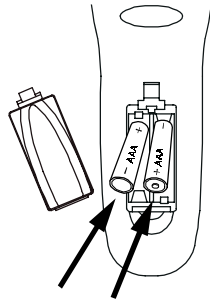

Thank you for buying a Philips Magnavox remote and we hope it will give you many years of service.

Setup

Battery Installation

1. On the back of the remote, push down on the tab and lift the cover off.
2. Match the batteries to the + and - marks inside the battery case, then insert 2 AAA Alkaline batteries.
3. Press the battery cover back into place.