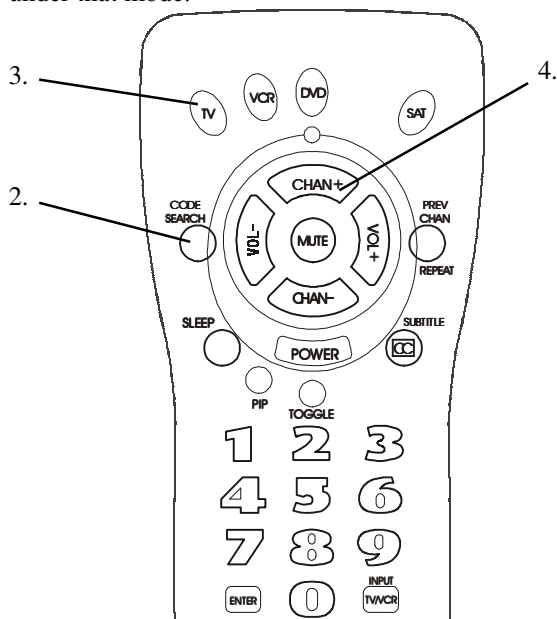

Programming with Code Search

If your device does not respond after you have tried all the codes for your brand, or if your brand is not listed, try searching for your code by following these steps.

1. Manually turn on the device (TV, VCR, etc.) to be controlled.
2. Press and hold Code Search button until the red indicator stays on. Release the Code Search button.
3. Press and release the desired mode button (TV, VCR, etc.). The red indicator blinks, then stays lit.
4. Press the Channel Up button repeatedly (up to 300 times) until the device to be controlled changes channel. The red indicator blinks, then stays lit. If you accidentally overshoot the code required, press the Channel Down button to backtrack through the library until the device changes channel. Pressing Channel Up changes direction to forward again. Press and release Mute to install the code.

The above assumes that you want to store VCR codes under the VCR button, DVD codes under DVD, etc. If you want to store a VCR code under DVD, etc., first follow the procedure on page 10 and try ANY DVD code from the code tables, e.g. press DVD in step 2, page 10, and then enter ANY VCR code. Then follow the steps above.

Note: If the device does not have a Channel Up button, use Play (VCR only) or Power instead. Code Search starts from the currently stored three digit number under that mode.