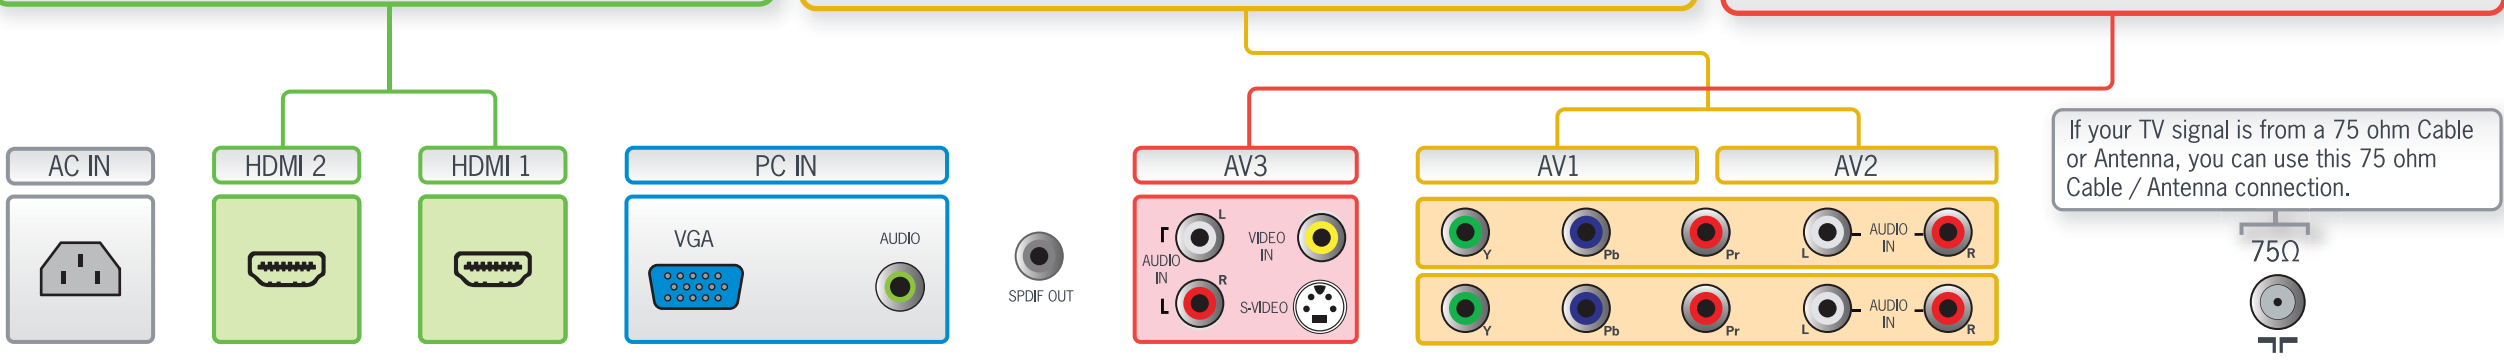

Paper: 200gsm double side printing art paper
Printing colour: 4 process colour + 4 process colour
Coating: One-side (English) side gloss coating

2632MF connection label Front (English)

1cm high Grue Area

1cm high Grue Area

1cm high Grue Area

Folding Line

Use the **BEST** connection possible for High Definition (HD) TV

- Remember, your TV picture quality for HD viewing is based on the connected signal source.
- Contact your local Cable / Satellite provider for High Definition Signal availability in your area.

HD Cable / Satellite / DVD / Game Console

BEST Connection for digital High Definition Video & Audio.

- HDMI is your best digital HD connection.
- Use HDMI 1 or HDMI 2 input connection for your HD Cable box, HD Satellite signal or Blu-Ray DVD input.

HD Cable / Satellite / DVD / Game Console

Better Connection for products that do not have HDMI outputs.

- Component Video Inputs are excellent digital connections.
- Use either the AV1 or AV2 component Video inputs (Y Pb Pr) and Audio input (L&R) for your HD Cable box, HD Satellite signal or Blu-Ray DVD input.

VCR, Digital Camera / Camcorder

Good Connection for accessory products:

- Use the Composite Yellow Video input & Audio L&R inputs.
- AV3 and Side AV are available as composite input by using Yellow Video In jack.

If your TV signal is from a 75 ohm Cable or Antenna, you can use this 75 ohm Cable / Antenna connection.

- Refer to the beginning pages of your User Manual for additional connection options.
- Need a cable? Philips has them at: www.shopping.philips.com/cables

Las instrucciones en español se encuentran en la otra cara.

26MF337B/27 26MD357B/37
32MF337B/27 32MD357B/37

Reference Colour

180 mm