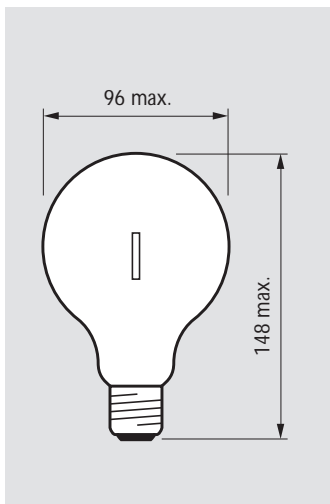

Halogen lamps

Double envelope HalogenA Pro

Dimensions in mm

Globe E27