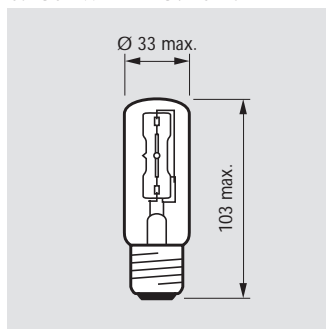

Halogen lamps

Double envelope HalogenA Pro

Dimensions in mm

T32 E27