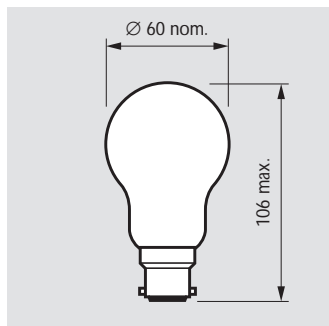

Incandescent lamps

Extra-low voltage

The range of extra-low voltage lamps includes 12V, 24V, 42V and 50V types, all with clear bulbs. The burning position of Extra-low voltage lamps is universal.

Applications

- Rural and isolated areas where mains power supplies are not available;
- Emergency lighting installations.

A60 B22d