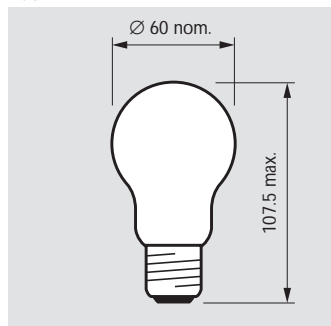

Applications

- Rural and isolated areas where mains power supplies are not available;
- Emergency lighting installations.

A60 E27

A60 E27