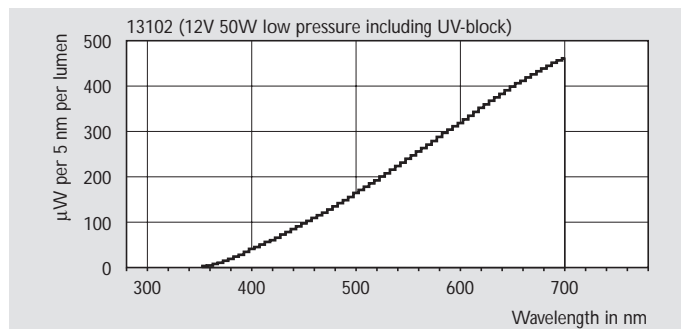

Applications

- Task lighting
- Decorative applications in homes, shops, and hotels/restaurants shoplighting

Halogen lamps

Low-voltage capsules CAPSULEline Pro

| Commercial name | Type | Voltage | Wattage | Cap/base | Finish | Lumen output | Correlated colour temperature | Lamp life 50% h | EOC |
|---|-------|---------|---------|----------|---------|--------------|-------------------------------|-----------------|--------|
| | | V | W | | | | | | |
| SILVER (LOW PRESSURE/UV-BLOCK) | | | | | | | | | |
| CAPSULEline Pro | 13691 | 12 | 20 | G4 | FROSTED | 315 | 3000 | 3000 | 404466 |
| CAPSULEline Pro | 13756 | 12 | 20 | GY6.35 | FROSTED | 300 | 3000 | 3000 | 402455 |
| CAPSULEline Pro | 13755 | 12 | 35 | GY6.35 | FROSTED | 600 | 3000 | 3000 | 402448 |
| CAPSULEline Pro | 13754 | 12 | 50 | GY6.35 | FROSTED | 950 | 3000 | 3000 | 402431 |
| SUPER (REF: 24 V) (UV-BLOCK) | | | | | | | | | |
| CAPSULEline Pro | 13091 | 24 | 20 | G4 | CLEAR | 300 | 3000 | 2000 | 409621 |
| CAPSULEline Pro | 13090 | 24 | 50 | GY6.35 | CLEAR | 850 | 3000 | 2000 | 409638 |
| CAPSULEline Pro | 13089 | 24 | 100 | GY6.35 | CLEAR | 2200 | 3000 | 2000 | 409645 |
| STANDARD (LOW PRESSURE/UV-BLOCK) | | | | | | | | | |
| CAPSULEline Pro | 13283 | 12 | 5 | G4 | CLEAR | 60 | 2800 | 2000 | 409690 |
| SUPER (LOW PRESSURE/UV-BLOCK) | | | | | | | | | |
| CAPSULEline Pro | 13284 | 12 | 10 | G4 | CLEAR | 140 | 2850 | 3000 | 409706 |
| CAPSULEline Pro | 13078 | 12 | 20 | G4 | CLEAR | 320 | 3000 | 3000 | 402103 |
| CAPSULEline Pro | 13104 | 12 | 20 | GY6.35 | CLEAR | 300 | 3000 | 3000 | 402196 |
| CAPSULEline Pro | 13103 | 12 | 35 | GY6.35 | CLEAR | 600 | 3000 | 3000 | 402189 |
| CAPSULEline Pro | 13079 | 12 | 50 | GY6.35 | CLEAR | 935 | 3000 | 3000 | 402110 |
| CAPSULEline Pro | 13102 | 12 | 50 | GY6.35 | CLEAR | 950 | 3000 | 3000 | 402172 |
| CAPSULEline Pro | 13101 | 12 | 75 | GY6.35 | CLEAR | 1575 | 3000 | 3000 | 402165 |
| CAPSULEline Pro | 13100 | 12 | 100 | GY6.35 | CLEAR | 2200 | 3000 | 3000 | 402158 |