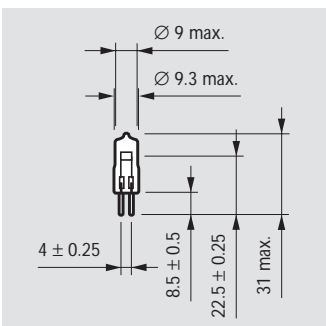

Standard G4 Low pressure UV-Block