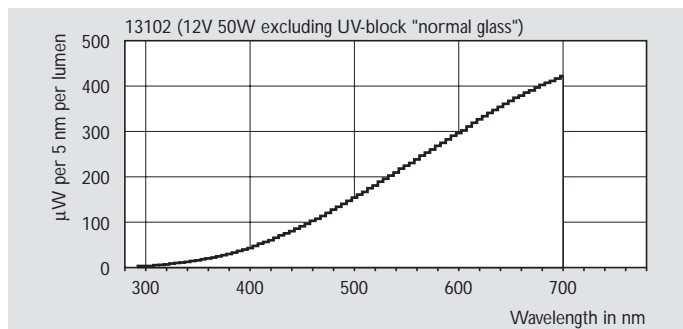

Applications

- Task lighting
- Decorative applications in homes, shops, and hotels/restaurants shoplighting

Halogen lamps

Low-voltage capsules CAPSULEline Pro

| Commercial name | Type | Voltage | Wattage | Cap/base | Finish | Lumen output | Correlated colour temperature | Lamp life 50% h | EOC |
|---|-------|---------|---------|----------|---------|--------------|-------------------------------|-----------------|--------|
| | | V | W | | | | | | |
| SILVER (LOW PRESSURE/UV-BLOCK) | | | | | | | | | |
| CAPSULEline Pro | 13691 | 12 | 20 | G4 | FROSTED | 315 | 3000 | 3000 | 404466 |
| CAPSULEline Pro | 13756 | 12 | 20 | GY6.35 | FROSTED | 300 | 3000 | 3000 | 402455 |
| CAPSULEline Pro | 13755 | 12 | 35 | GY6.35 | FROSTED | 600 | 3000 | 3000 | 402448 |
| CAPSULEline Pro | 13754 | 12 | 50 | GY6.35 | FROSTED | 950 | 3000 | 3000 | 402431 |
| SUPER (REF: 24 V) (UV-BLOCK) | | | | | | | | | |
| CAPSULEline Pro | 13091 | 24 | 20 | G4 | CLEAR | 300 | 3000 | 2000 | 409621 |
| CAPSULEline Pro | 13090 | 24 | 50 | GY6.35 | CLEAR | 850 | 3000 | 2000 | 409638 |
| CAPSULEline Pro | 13089 | 24 | 100 | GY6.35 | CLEAR | 2200 | 3000 | 2000 | 409645 |
| STANDARD (LOW PRESSURE/UV-BLOCK) | | | | | | | | | |
| CAPSULEline Pro | 13283 | 12 | 5 | G4 | CLEAR | 60 | 2800 | 2000 | 409690 |
| SUPER (LOW PRESSURE/UV-BLOCK) | | | | | | | | | |
| CAPSULEline Pro | 13284 | 12 | 10 | G4 | CLEAR | 140 | 2850 | 3000 | 409706 |
| CAPSULEline Pro | 13078 | 12 | 20 | G4 | CLEAR | 320 | 3000 | 3000 | 402103 |
| CAPSULEline Pro | 13104 | 12 | 20 | GY6.35 | CLEAR | 300 | 3000 | 3000 | 402196 |
| CAPSULEline Pro | 13103 | 12 | 35 | GY6.35 | CLEAR | 600 | 3000 | 3000 | 402189 |
| CAPSULEline Pro | 13079 | 12 | 50 | GY6.35 | CLEAR | 935 | 3000 | 3000 | 402110 |
| CAPSULEline Pro | 13102 | 12 | 50 | GY6.35 | CLEAR | 950 | 3000 | 3000 | 402172 |
| CAPSULEline Pro | 13101 | 12 | 75 | GY6.35 | CLEAR | 1575 | 3000 | 3000 | 402165 |
| CAPSULEline Pro | 13100 | 12 | 100 | GY6.35 | CLEAR | 2200 | 3000 | 3000 | 402158 |