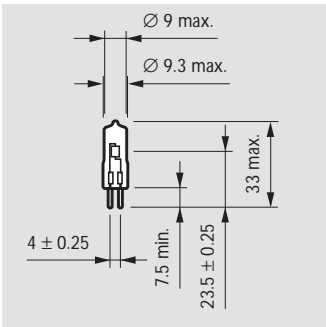

Silver low pressure/UV-Block,
Super low pressure/UV-Block G4