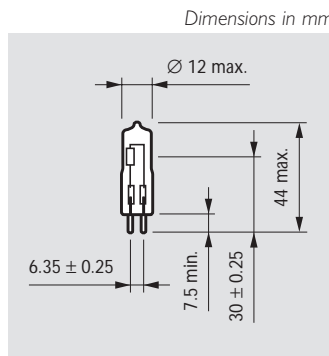

Silver low pressure/UV-Block,
Super low pressure/UV-Block GY6.35