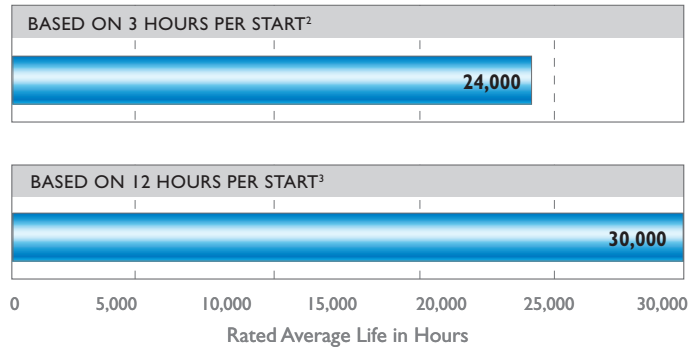

1) Rated average life is the length of operation (in hours) at which point an average of 50% of a large sample of lamps will still be operational and 50% will not.
  2) Average life under specified test conditions with lamps turned off and restarted no more frequently than once every 3 operating hours. Lamp life is appreciably longer if lamps are started less frequently.
  3) Average life under engineering data with lamps turned off and restarted once every 12 operating hours.
  4) Approximate initial lumens. The lamp lumen output is based upon lamp performance after 100 hours of operating life, when the output is measured during operation on a reference ballast under standard laboratory conditions. For expected lamp lumen output, commercial ballast manufacturers can advise the appropriate ballast factor for each of their ballasts when they are informed of the designated lamp. The ballast factor is a multiplier applied to the designated lamp lumen output.
  5) Design lumens are the approximate lamp lumen output at 40% of the lamp's rated average life. This output is based upon measurements obtained during lamp operation on a reference ballast under standard laboratory conditions.
2. o Lamp meets US Federal Minimum Efficiency Standards.

Rated Average Life¹

Philips PLUS T8 High Output 8-Foot Fluorescent Lamps

For footnotes 1, 2 and 3, see above

Footnotes from front page:

1. ∅ Average life under engineering data with lamps turned off and restarted once every 12 operating hours.
2. ‡ The TCLP is the US EPA's Toxicity Characteristic Leaching Procedure.

© 2008 Philips Lighting Company. All rights reserved.
Printed in USA 6/08
P-5029-E
www.philips.com

Philips Lighting Company
200 Franklin Square Drive
P.O. Box 6800
Somerset, NJ 08875-6800
1-800-555-0050
A Division of Philips Electronics North America Corporation

Philips Lighting
281 Hillmount Road
Markham, Ontario
Canada L6C 2S3
1-800-555-0050
A Division of Philips Electronics Ltd.