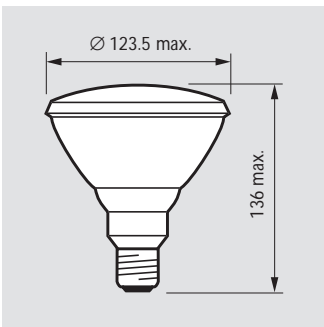

# PAR 38 HalogenA

Spot

Flood

Dimensions in mm

Burning position

Reflector lamps consisting of a mains-voltage hard glass burner (linear filament) optically positioned in a Parabolic, Aluminium-coated, pressed-glass Reflector (PAR).