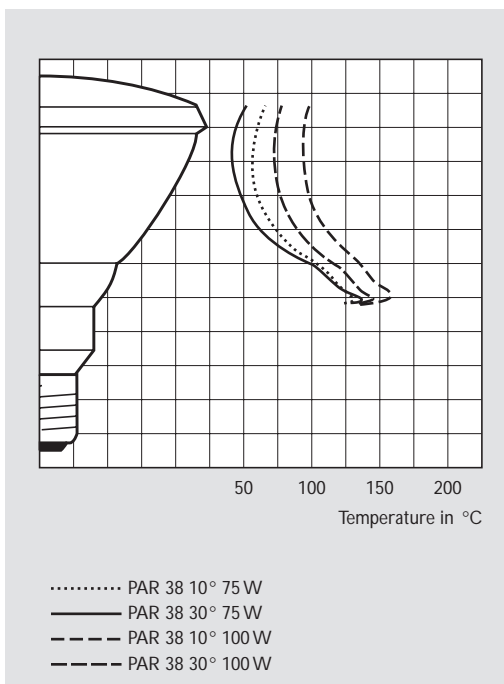

Heat distribution