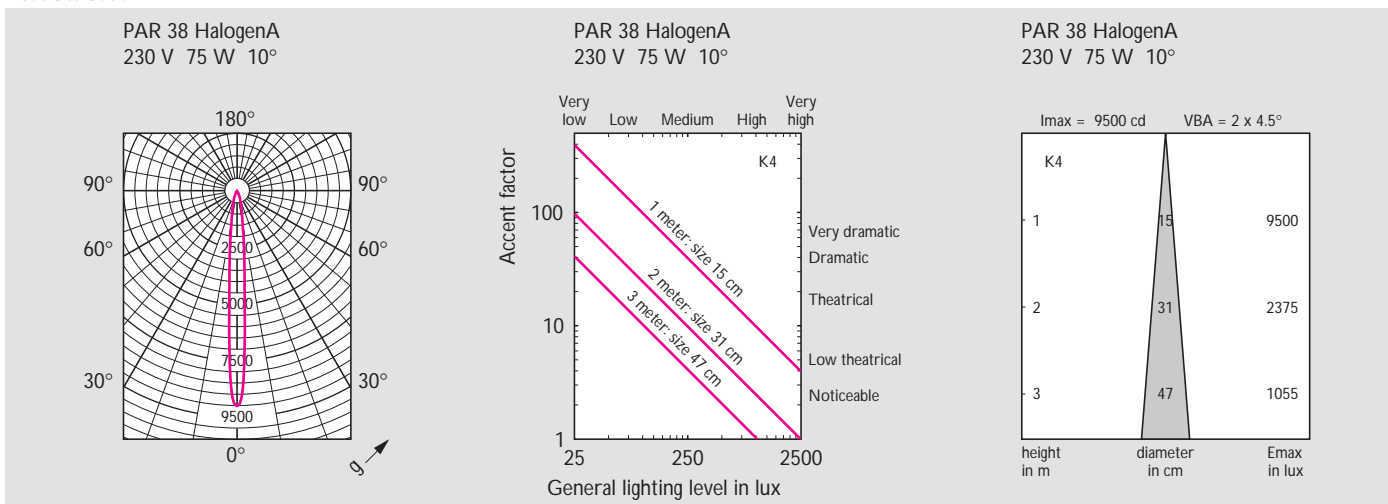

Luminous intensity distribution and visual impact diagrams