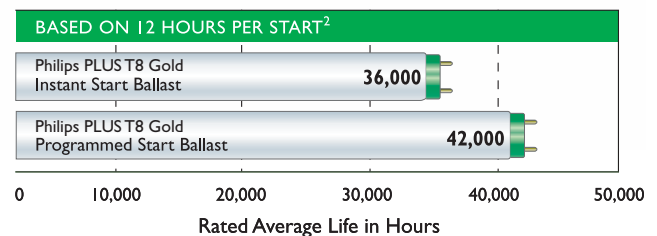

Philips PLUS T8 Gold Lamps Rated Average Life