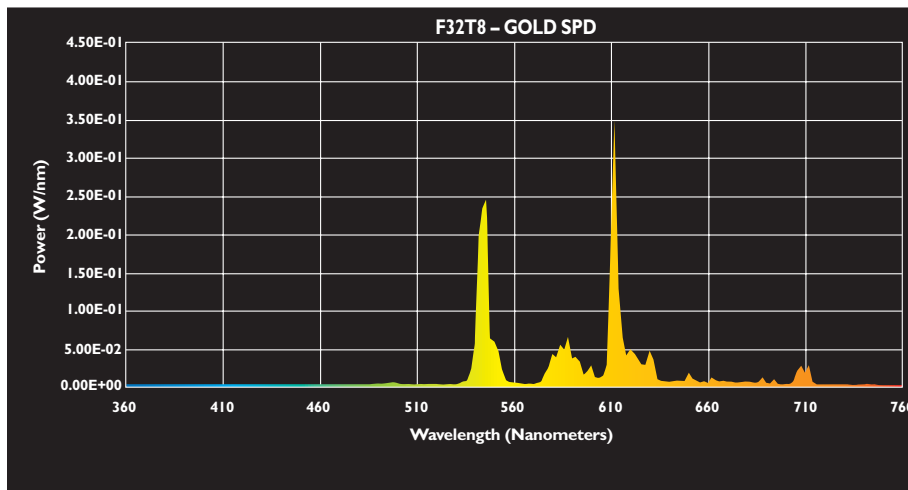

Philips PLUS T8 Gold Lamps featuring ALTO® Lamp Technology

Electrical, Technical and Ordering Data (Subject to change without notice)

Product Number	Ordering Code	Package Qty.	Color Temp. (Kelvin)	Nominal Length (in)	Rated Average Life (hrs)¹		Approx. Initial Lumens²	Design Lumens³	Lumen Maintenance
					12-hr on Instant Start	12-hr on Programmed Start			
I4746-2	F32T8/Gold/PLUS/ALTO	25	3500K	48	36,000	42,000	2400	2280	95%

1) Average life under engineering data with lamps turned off and restarted once every 12 operating hours.
2) Approximate initial lumens. The lamp lumen output is based upon lamp performance after 100 hours of operating life, when the output is measured during operation on a reference ballast under standard laboratory conditions. For expected lamp lumen output, commercial ballast manufacturers can advise the appropriate ballast factor for each of their ballasts when they are informed of the designated lamp. The ballast factor is a multiplier applied to the designated lamp lumen output.
3) Design lumens are the approximate lamp lumen output at 40% of the lamp's rated average life. This output is based upon measurements obtained during lamp operation on a reference ballast under standard laboratory conditions. Lamp meets US Federal Minimum Efficiency Standards.

† This lamp is better for the environment because of its reduced mercury content. All Philips ALTO® lamps give you end-of-life options which can simplify and reduce your lamp disposal costs depending on your state and local regulations.

Improve your bottom line

Philips PLUS T8 Gold 32W lamps versus Standard T8 Gold 32W lamps

General Overview

Philips PLUS T8 Gold 32W Lamps provide up to 50% longer life than standard T8 Gold products in the industry.

Benefits

By using Philips PLUS T8 Gold fluorescent lamps, the lamp replacement and labor costs may be extended by an extra 2 ½ years on a facility that operates an average of 4,000 hours per year. For example, a standard T8 Gold product, with a rated average life expectancy of 20,000 hours should last five years (20,000 hours rated life / 4,000 hours per year = 5 years). Conversely, Philips Long Life PLUS T8 Gold fluorescent lamps should operate for seven and a half years due to their rated average life expectancy of 30,000 hours (30,000 hours rated average life / 4,000 hours per year = 7½ years). 7½ years – 5 years = 2½ years.