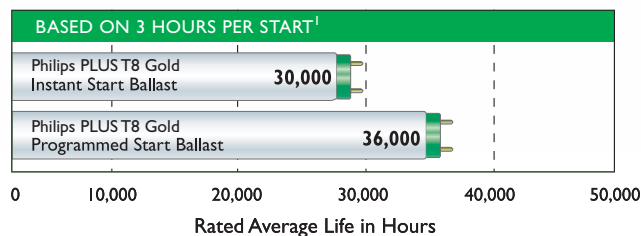

Philips PLUS T8 Gold Lamps Rated Average Life