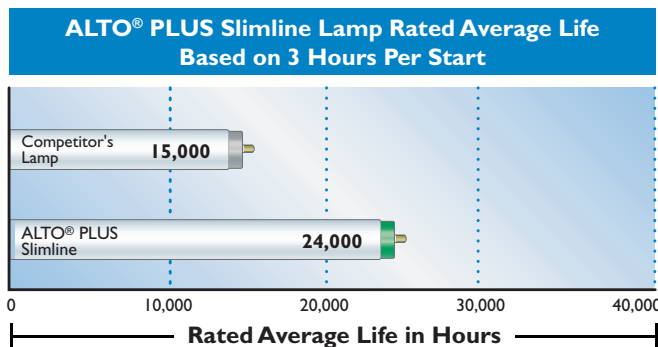

PLUS Slimline T8 8-Foot Fluorescent Lamps

Long Life, Environmentally-Responsible Lamps

Ideal for applications where long life is important

Green End-Caps are a registered trademark of Philips Electronics North America Corporation.

▶ Long Life

- –Up to 30,000 hours rated average life
- –60% more life than competitor's 8-foot T8 lamps means reduced maintenance and disposal costs

▶ Environmentally Responsible

- –Low mercury: TCLP* and California TTLC* compliant
- –Energy efficient
- –Long life

▶ Sustainable Lighting Solution

Less mercury and fewer lamps in landfills, combined with energy efficiency reduces the impact on the environment

▶ Look for the Green End-Caps®

Our Green End-Caps mean you are using environmentally-responsible lamps

▶ Outstanding Lumen Maintenance

1. HI-VISION® Phosphor combined with Philips exclusive cathode guard delivers:
2. –90% lumen maintenance
   - –Reduced lamp-end blackening

▶ Enhanced CRI

85 CRI for TL80 lamps; 78 CRI for TL70 lamps

* The TCLP is the US EPA's Toxicity Characteristic Leaching Procedure, and the TTLC is California's Total Threshold Limit Concentration test.