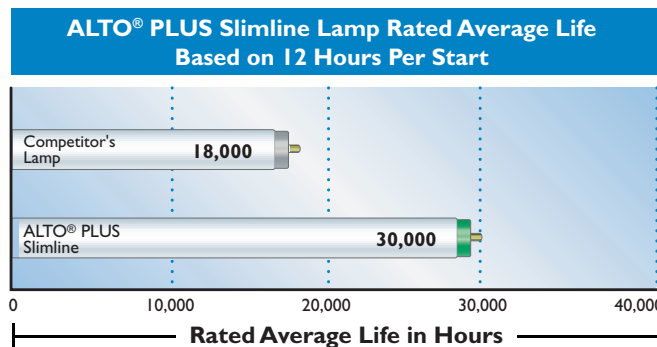

PLUS Slimline T8 8-Foot Fluorescent Lamps

Long Life, Environmentally-Responsible Lamps

Ideal for applications where long life is important

Green End-Caps are a registered trademark of Philips Electronics North America Corporation.

▶ Long Life

- –Up to 30,000 hours rated average life
- –60% more life than competitor's 8-foot T8 lamps means reduced maintenance and disposal costs

▶ Environmentally Responsible

- –Low mercury: TCLP* and California TTLC* compliant
- –Energy efficient
- –Long life

▶ Sustainable Lighting Solution

Less mercury and fewer lamps in landfills, combined with energy efficiency reduces the impact on the environment

▶ Look for the Green End-Caps®

Our Green End-Caps mean you are using environmentally-responsible lamps

▶ Outstanding Lumen Maintenance

1. HI-VISION® Phosphor combined with Philips exclusive cathode guard delivers:
2. –90% lumen maintenance
   - –Reduced lamp-end blackening

▶ Enhanced CRI

85 CRI for TL80 lamps; 78 CRI for TL70 lamps

* The TCLP is the US EPA's Toxicity Characteristic Leaching Procedure, and the TTLC is California's Total Threshold Limit Concentration test.