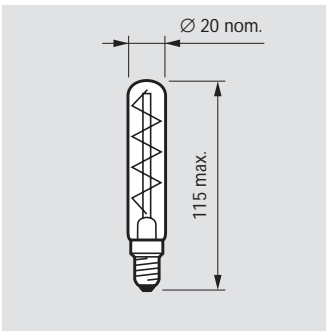

Incandescent lamps

Linear decorative

Normal incandescent gas-filled lamps with a candle-shaped glass bulb and a single-coil filament. They are designed for use in functional and/or decorative applications.

The Mini-Colorenta (20 mm) is a slim clear version with E14 base, offering especially brilliant and decorative lighting effects thanks to their decorative filament and clear-finish lighting effects. Burning position: universal.

Applications

Used decoratively in candelabras, piano lighting and wall brackets (e.g. for paintings) in homes, hotels, restaurants, shops, and theatres.

T20 Dimensions in mm

T20 E14

Commercial name	Type	Wattage	Voltage	Cap/base	Finish	Lamp life 100% h	EOC
		W	V				
MINI-COLORENTA							
PRACTITONE	T20	15	230	E14	CL	1000	057150
PRACTITONE	T20	25	230	E14	CL	1000	019974