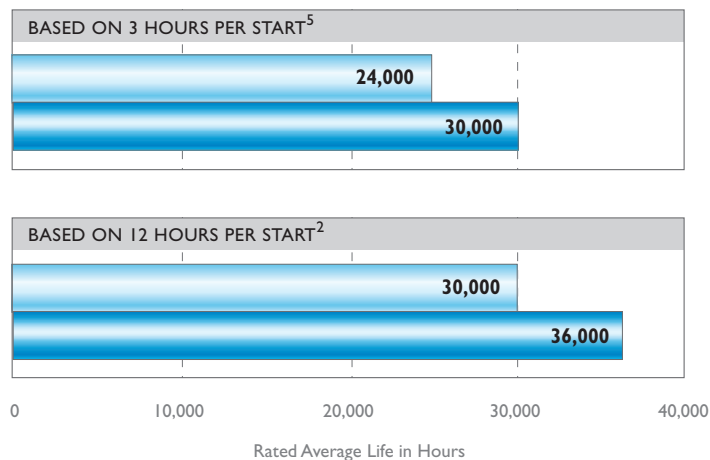

1) Rated average life is the length of operation (in hours) at which point an average of 50% of a large sample of lamps will still be operational and 50% will not.
  2) Average life under engineering data with lamps turned off and restarted once every 12 operating hours. Lamp life is appreciably longer if lamps are started less frequently.
  3) Approximate initial lumens. The lamp lumen output is based upon lamp performance after 100 hours of operating life, when the output is measured during operation on a reference ballast under standard laboratory conditions. For expected lamp lumen output, commercial ballast manufacturers can advise the appropriate ballast factor for each of their ballasts when they are informed of the designated lamp. The ballast factor is a multiplier applied to the designated lamp lumen output.
  4) Design lumens are the approximate lamp lumen output at 40% of the lamp's rated average life. This output is based upon measurements obtained during lamp operation on a reference ballast under standard laboratory conditions.

Rated Average Life

Philips PLUS T8 U-Bent Lamps

☐ Instant Start Ballast   ☒ Programmed Start Ballast

5) Average life under specified test conditions with lamps turned off and restarted no more frequently than once every 3 operating hours. Lamp life is appreciably longer if lamps are started less frequently.
  2) See above for footnote

© 2008 Philips Lighting Company. All rights reserved.
Printed in USA 4/08
P-5937
www.philips.com

Philips Lighting Company
200 Franklin Square Drive
P.O. Box 6800
Somerset, NJ 08875-6800
1-800-555-0050
A Division of Philips Electronics North America Corporation

Philips Lighting
281 Hillmount Road
Markham, Ontario
Canada L6C 2S3
1-800-555-0050
A Division of Philips Electronics Ltd.