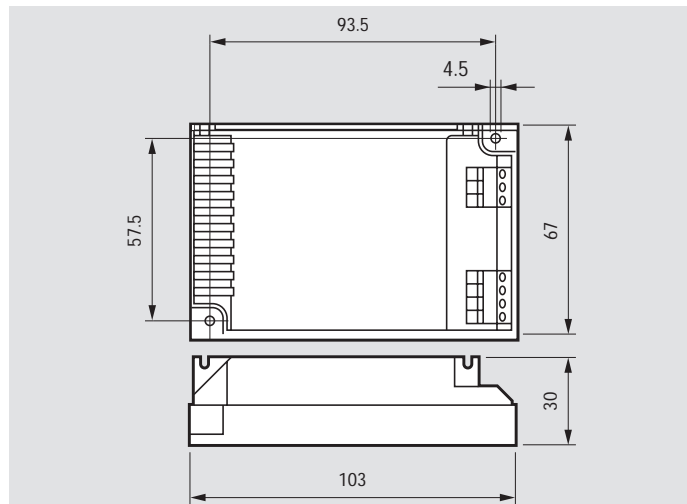

# MASTER TL5 Circular

Spectral power distribution

Spectral power distribution

Spectral power distribution

Life expectancy

Lumen maintenance

Detail lamp base 2GX13

Dimensions in mm