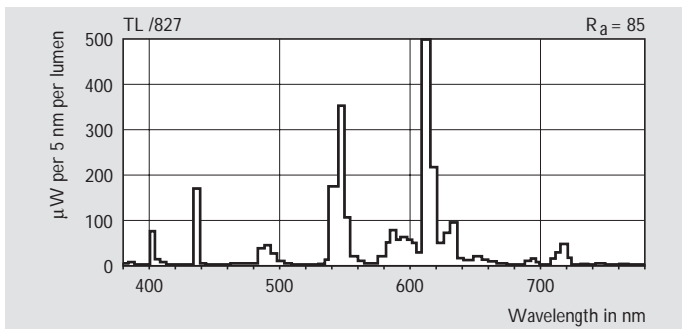

Fluorescent lamps

MASTER TL5 Circular

Spectral power distribution