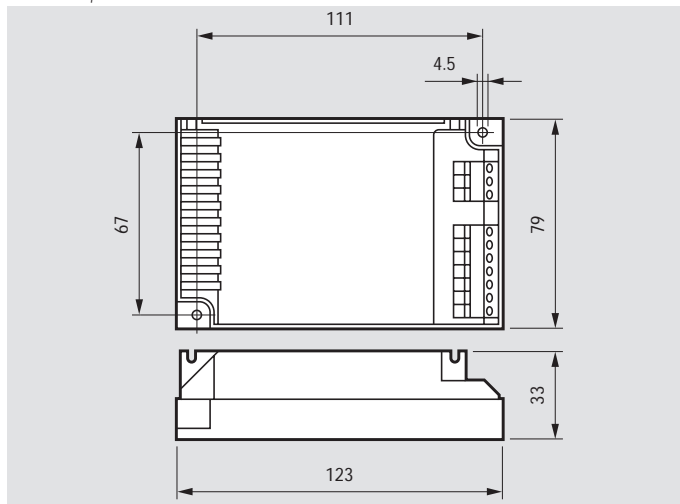

Ballast for TL5-C 22W and 40W

Philips TL5 Circular Ballasts

Type	Dedicated ballast combination
TL5-C 22W	HF-M 124 TL5, HF-P 1 22-40 TL5C
TL5-C 40W	HF-P 1 22-40 TL5C
TL5-C 22W + 40W	HF-P 2 22+40 TL5C
TL5-C 55W	HF-P 1 55 TL5C
TL5-C 60W	HF-P 1 60 TL5C