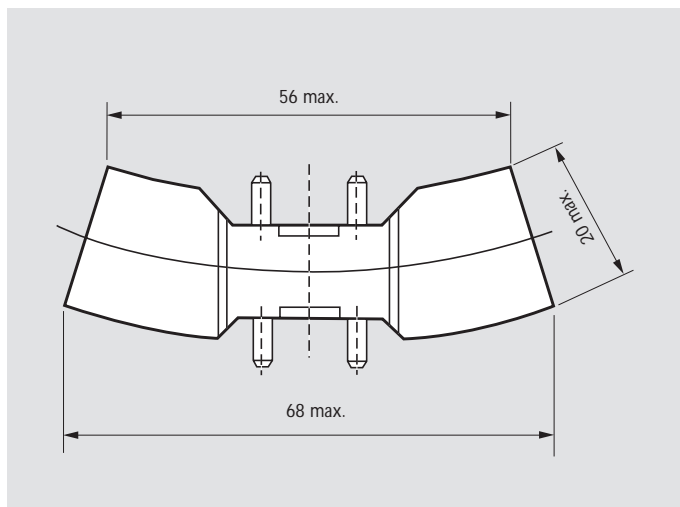

# MASTER TL5 Circular

Spectral power distribution

Spectral power distribution

Spectral power distribution

Life expectancy

Lumen maintenance

Detail lamp base 2GX13

Dimensions in mm