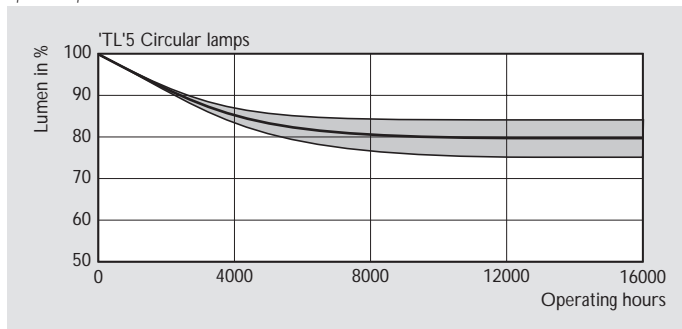

# MASTER TL5 Circular

Spectral power distribution

Spectral power distribution

Spectral power distribution

Life expectancy

Lumen maintenance

Detail lamp base 2GX13

Dimensions in mm