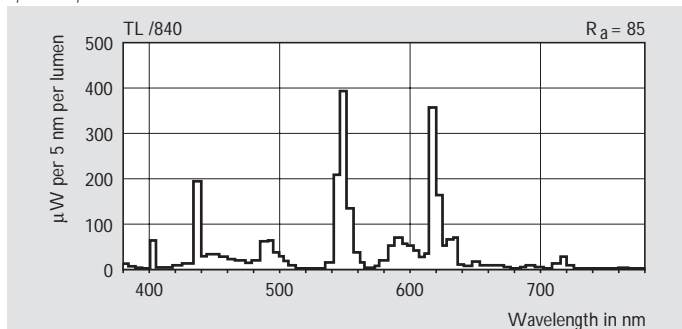

### Characteristics

- circular shape with diameters ranging from 22.5 cm to 37.5 cm
- luminous flux up to 5000 lm
- high lamp efficacy up to 83 lm/W
- colour rendering index CRI=85
- at a 3 hr switching cycle the lamps will last 16,000 burning hours if operated on appropriate HF warm-start ballasts
- the lamps are well suited for dimming
- the lamps can be ignited from -15 °C to +50 °C ambient temperature and feature low striation, even at low temperatures.

Commercial name	Type	Cap/base	Lamp voltage V	Lamp current mA	Lumen output lm	Colour designation	Correlated colour temperature K	Efficacy lm/W	Average luminance cd/cm <sup>2</sup>	Nett weight g	EOC
MASTER TL5 Circular	TL5-C 22W /827	2GX13	75	300	1800	INCAND. WHITE	2700	82	2.0	80	642196
MASTER TL5 Circular	TL5-C 22W /830	2GX13	75	300	1800	WARM WHITE	3000	82	2.0	80	640956
MASTER TL5 Circular	TL5-C 22W /840	2GX13	75	300	1800	COOL WHITE	4000	82	2.0	80	642219
MASTER TL5 Circular	TL5-C 40W /827	2GX13	126	320	3300	INCAND. WHITE	2700	83	2.6	110	642752
MASTER TL5 Circular	TL5-C 40W /830	2GX13	126	320	3300	WARM WHITE	3000	83	2.6	110	640970
MASTER TL5 Circular	TL5-C 40W /840	2GX13	126	320	3300	COOL WHITE	4000	83	2.6	110	642233
MASTER TL5 Circular	TL5-C 55W /830	2GX13	101	550	4400	WARM WHITE	3000	80	3.6	110	642790
MASTER TL5 Circular	TL5-C 55W /840	2GX13	101	550	4400	COOL WHITE	4000	80	3.6	110	642516
MASTER TL5 Circular	TL5-C 60W /830	2GX13	129	470	5400	WARM WHITE	3000	90	3.8	145	642592
MASTER TL5 Circular	TL5-C 60W /840	2GX13	129	470	5400	COOL WHITE	4000	90	3.8	145	642615

# MASTER TL5 Circular

Spectral power distribution

Spectral power distribution

Spectral power distribution

Life expectancy

Lumen maintenance

Detail lamp base 2GX13

Dimensions in mm