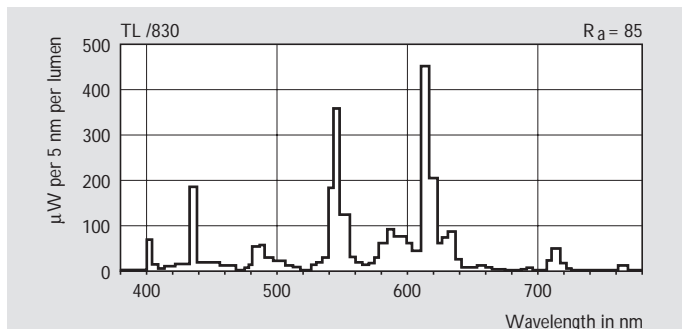

### Characteristics

- circular shape with diameters ranging from 22.5 cm to 37.5 cm
- luminous flux up to 5000 lm
- high lamp efficacy up to 83 lm/W
- colour rendering index CRI=85
- at a 3 hr switching cycle the lamps will last 16,000 burning hours if operated on appropriate HF warm-start ballasts
- the lamps are well suited for dimming
- the lamps can be ignited from -15 °C to +50 °C ambient temperature and feature low striation, even at low temperatures.

Commercial name	Type	Cap/base	Lamp voltage V	Lamp current mA	Lumen output lm	Colour designation	Correlated colour temperature K	Efficacy lm/W	Average luminance cd/cm <sup>2</sup>	Nett weight g	EOC
MASTER TL5 Circular	TL5-C 22W /827	2GX13	75	300	1800	INCAND. WHITE	2700	82	2.0	80	642196
MASTER TL5 Circular	TL5-C 22W /830	2GX13	75	300	1800	WARM WHITE	3000	82	2.0	80	640956
MASTER TL5 Circular	TL5-C 22W /840	2GX13	75	300	1800	COOL WHITE	4000	82	2.0	80	642219
MASTER TL5 Circular	TL5-C 40W /827	2GX13	126	320	3300	INCAND. WHITE	2700	83	2.6	110	642752
MASTER TL5 Circular	TL5-C 40W /830	2GX13	126	320	3300	WARM WHITE	3000	83	2.6	110	640970
MASTER TL5 Circular	TL5-C 40W /840	2GX13	126	320	3300	COOL WHITE	4000	83	2.6	110	642233
MASTER TL5 Circular	TL5-C 55W /830	2GX13	101	550	4400	WARM WHITE	3000	80	3.6	110	642790
MASTER TL5 Circular	TL5-C 55W /840	2GX13	101	550	4400	COOL WHITE	4000	80	3.6	110	642516
MASTER TL5 Circular	TL5-C 60W /830	2GX13	129	470	5400	WARM WHITE	3000	90	3.8	145	642592
MASTER TL5 Circular	TL5-C 60W /840	2GX13	129	470	5400	COOL WHITE	4000	90	3.8	145	642615

# MASTER TL5 Circular

Spectral power distribution

Spectral power distribution

Spectral power distribution

Life expectancy

Lumen maintenance

Detail lamp base 2GX13

Dimensions in mm