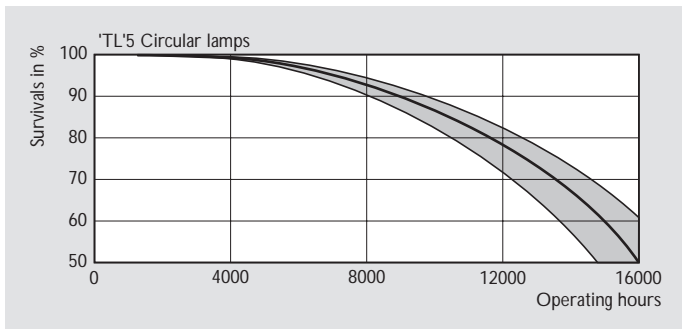

# MASTER TL5 Circular

Spectral power distribution

Spectral power distribution

Spectral power distribution

Life expectancy

Lumen maintenance

Detail lamp base 2GX13

Dimensions in mm