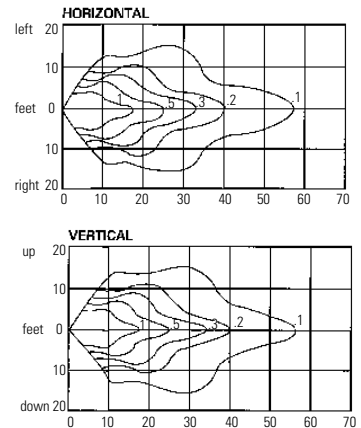

Options

- TP** = Tamperproof (Requires NTPTOOL, ordered separately)
T1 = 120 VAC Time Delay
T2 = 277 VAC Time Delay
IH = Internally Mounted Lamp Heads (battery capacity 25w max.)¹ Specify lamp head below:
S66W = Two 6V, 5.4W White Heads
S76W = Two 6V, 7W White Heads
S96W = Two 6V, 9W White Heads
S66B = Two 6V, 5.4W Black Heads
S76B = Two 6V, 7W Black Heads
S96B = Two 6V, 9W Black Heads

Lamp Head Photometrics

IT8 - 6 Volt, 8 Watt, Tungsten

IT18 - 6 Volt, 18 Watt, Tungsten

IT25 - 6 Volt, 25 Watt, Tungsten

IT12 - 12 Volt, 12 Watt, Tungsten

IT18 - 12 Volt, 18 Watt, Tungsten

IT25 - 12 Volt, 25 Watt, Tungsten