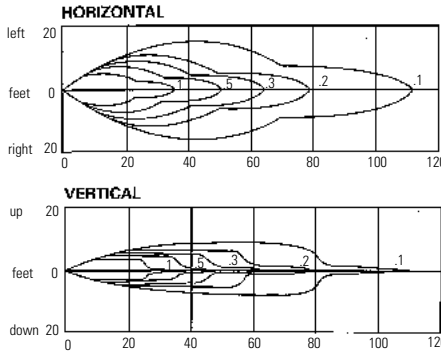

IT18 - 6 Volt, 18 Watt, Tungsten