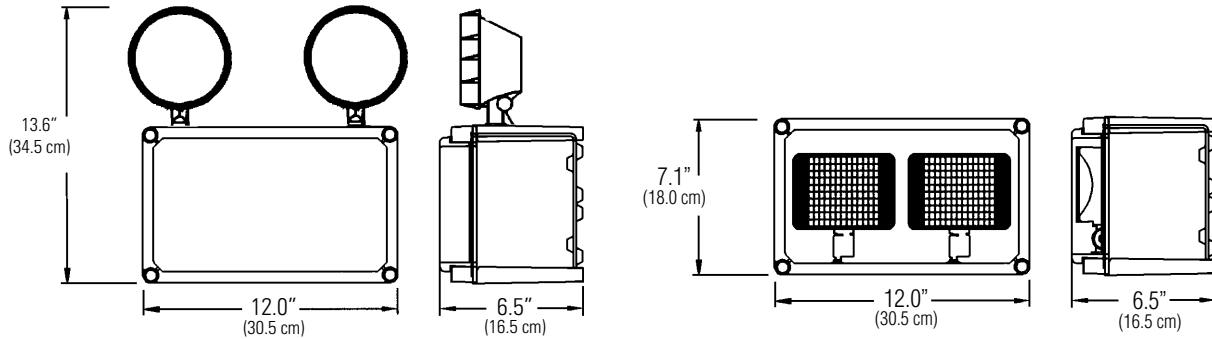

The WE Series is approved for NEMA 3, 3r, 4, 4x, 6, and 12 areas, and is additionally UL listed for wet location areas. The WE Series is ideal for food processing and washdown applications.

Complete Fixture consists of and two lamp heads. Select options and accessories below.

How to Specify:

WE	<input type="checkbox"/>	<input type="checkbox"/>	<input type="checkbox"/>	<input type="checkbox"/>	<input type="checkbox"/>
SERIES	VOLTAGE	BATTERY/ DC WATTAGE		# OF HEADS	LAMP HEADS¹
WE = NEMA-Rated, Wet Location Listed Emergency Lighting Unit	1 = 6V 2 = 12V	<u>6V, Lead Calcium</u> 18L = 18W 25L = 25W 36L = 36W 50L = 50W <u>6V, Nickel Cadmium</u> 14N = 14W 18N = 18W 25N = 25W 50N = 50W		<u>12V, Lead Calcium</u> 36L = 36W 50L = 50W <u>12V, Nickel Cadmium</u> 50N = 50W	2 = Two 1 = One NOTES: 1) Suggested lamp heads are listed. For additional lamp heads see RH specification sheet.

Options

- TP** = Tamperproof (Requires NTPTOOL, ordered separately)
T1 = 120 VAC Time Delay
T2 = 277 VAC Time Delay
IH = Internally Mounted Lamp Heads (battery capacity 25w max.)¹ Specify lamp head below:
S66W = Two 6V, 5.4W White Heads
S76W = Two 6V, 7W White Heads
S96W = Two 6V, 9W White Heads
S66B = Two 6V, 5.4W Black Heads
S76B = Two 6V, 7W Black Heads
S96B = Two 6V, 9W Black Heads