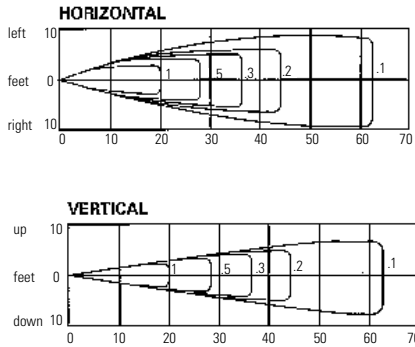

Lamp Head Photometrics

IT8 - 6 Volt, 8 Watt, Tungsten