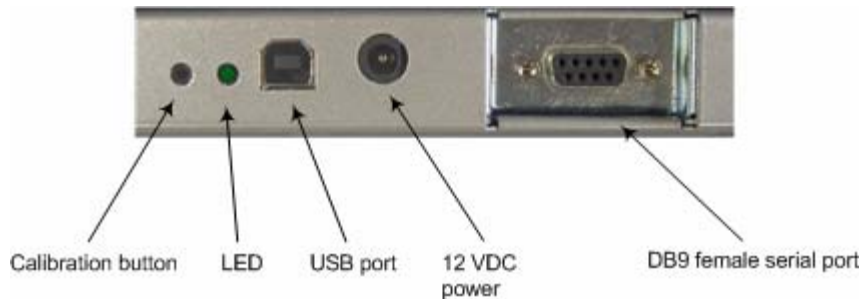

Calibrating the Touch Screen

1. With all the components connected and switched on (as listed in previous section), press the calibration button on the back of the touch screen.

The program moves the pointer to a position at the top left of the screen

2. Touch and hold your finger at position indicated by the pointer until until you hear a long beep.
3. The pointer moves to three further positions in a sequence—touch each point in turn until you hear the beep.

This completes the calibration procedure. Test the calibration by touch the screen at different positions and check that the cursor follows you finger.

Note

- Place and remove your finger accurately at the touch points; do not drag it across the screen.

LED Colour Codes

Red	Calibration in progress (during calibration) or Touch in progress (during normal operation)
Flashing red	Touch screen error
Green	USB connected

Once the touch screen has been calibrated, it is ready for use with the interactive media application.