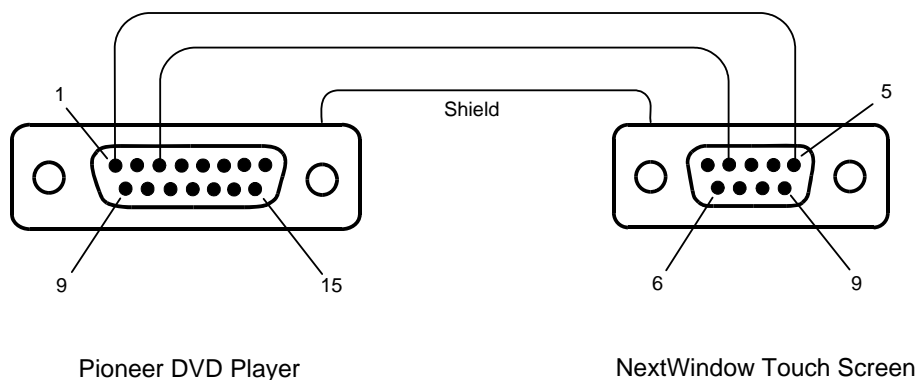

Connecting the Touch Screen to the DVD Player

Pioneer DVD players require a special serial cable with a 15-pin plug. This cable can be supplied by NextWindow or a third party.

The following table and diagram show the pin number connections (male connector).

DVD Players Pins		Touch Screen Pins
1	connects to	5
3	connects to	2
Shield	connects to	Shield

Connections

Before calibrating the touch screen, make sure the following connections are made:

- Serial connection between DVD player and touch screen (as described above).
- Video cable from the DVD player to the display screen.
- 12 VDC power to the touch screen connected and switched on.
- DVD player power connected and switched on.
- Display screen power connected and switched on.