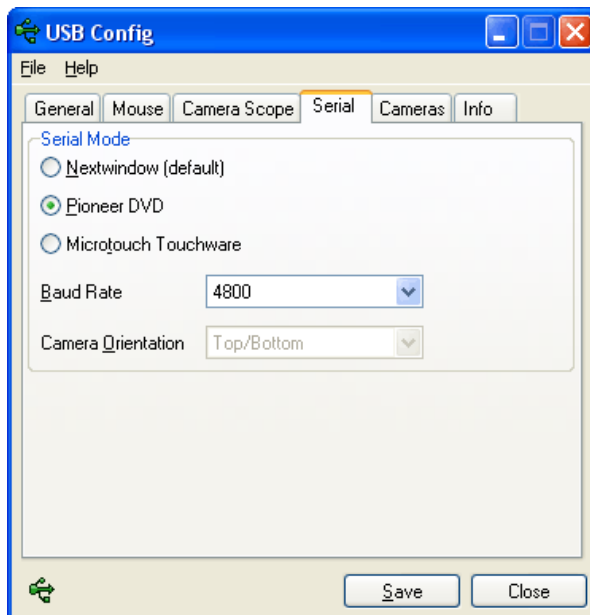

Configuring the Touch Screen

To configure the touch screen, you need to run NextWindow's configuration program, USB Config, on a computer that is connected to the touch screen via a USB cable.

USB Config is part of the Touch+ software suite, which can be downloaded from NextWindow's website: <http://nextwindow.com/support/software/index.html>.

1. Connect the 12 VDC power to the touch screen.
2. Connect the USB cable from the PC to the touch screen. The Windows operating system will automatically detect the USB device.
3. Run USB Config and go to the Serial tab.

4. Select Pioneer DVD.
5. Click [Save].
6. Close USB Config.
7. Disconnect the USB cable so that the touch screen can communicate with the DVD player via the serial interface.