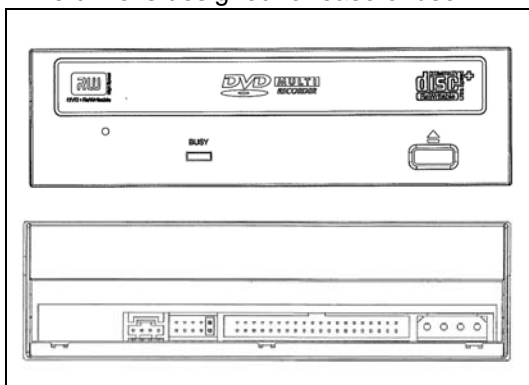

SPECIFICATIONS FOR THE PIONEER DVR-112D ATAPI WRITER

- Writes up to 18x on DVD-R/+R 4.7GB (single layer), up to 10x on DVD-R/+R (DL), up to 6x on DVD-RW, and up to 8x on DVD+RW media
- Writes up to 40x on CD-R media and up to 32x on CD-RW media
- Write formats include Disc-At-Once and Incremental Recording (multi-border) on DVDs and Disc/Track/Session-At-Once and Packet Recording (multi-border) on CDs
- Reads DVD-ROM, DVD-VIDEO (single & dual layer), DVD-R, DVD-RW, DVD+R (single & double layer), DVD+RW & DVD-RAM
- Reads CD-ROM (Mode1 & 2), CD-ROM XA, CD-DA (CD Audio), Video CD, PhotoCD (single/multi-session), CD EXTRA, CD-Text, CD-R, CD-RW
- Installs Vertically or Horizontally
- Interfaces as an ATAPI device (ATA-5 & SFF-8090)
- IDE Data Transfer of PIO Mode 4, Multi Word DMA Mode 2, Ultra DMA Mode 2, and Ultra DMA Mode 4 (Ultra DMA 66)
- 2MB Buffer memory
- Plays on both DVD-Video players & DVD-ROM drives (check manufacturer's website for compatibility with older models)
- Works with Microsoft® Windows® operating systems including: Vista Home/Business/Ultimate, Windows 2000, Windows XP, and Windows ME
- Compliant with RoHS and WEEE Directives
- Weighs less than 2 pounds (0.9 Kg)
- Physical Dimensions: 5.83" (W) x 1.67" (D) x 7.09" (H) including the front bezel (148mm) (42.3mm) (180mm)

The drive is designed for ease of use.

At Pioneer, it is our goal to achieve the complete satisfaction of every Pioneer customer.

Please visit us at:
www.pioneerelectronics.com