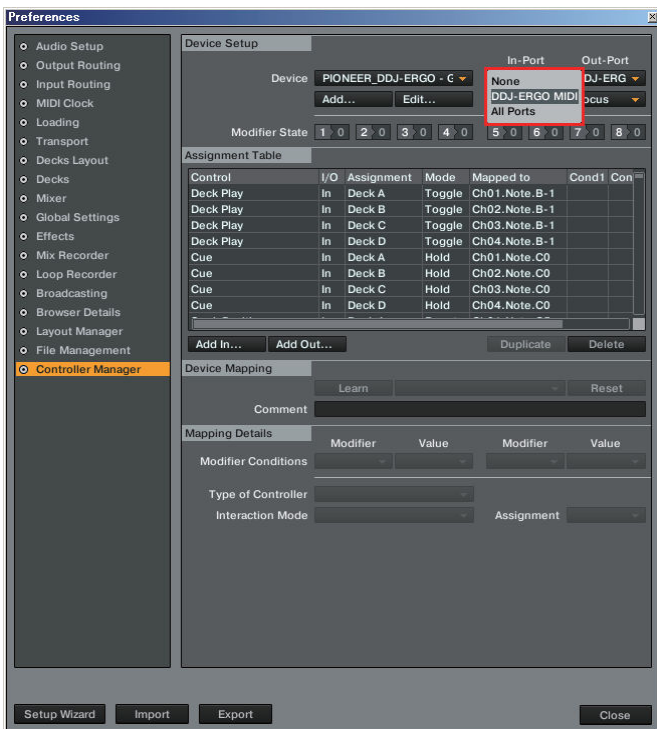

9. Select [File] > [Controller Manger...]. Under [Device Setup], select the [PIONEER_DDJ-ERGO] from [Device] menu and select the device corresponding to the DDJ-ERGO at [In-Port] and [Out-Port].

10. The preferences settings may be overwritten to the default settings after completing the setup wizard depending on the versions of TRAKTOR PRO 2. When using DDJ-ERGO, the following audio settings are minimal requirements. Please ensure that you go through the setup procedures.