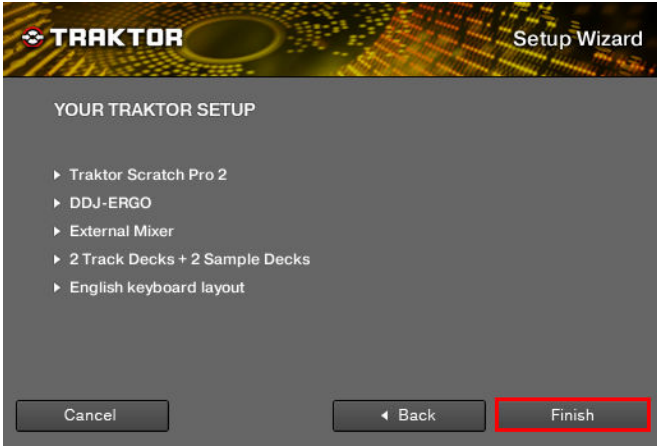

5. When the messages "Choose your manufacturer" and "Choose your model" are displayed, select "Pioneer" and "DDJ-ERGO" respectively. Then, click "Next."

6. The message "Are you using an external mixer?" is displayed. If you use one, select "Yes" and if you do not, select "No" and click "Next."

7. When "Select your setup" is displayed, select the decks you will use and click "Next."

8. When "Finish" is displayed in the lower right corner of the wizard, click "Finish" to complete the Setup Wizard.