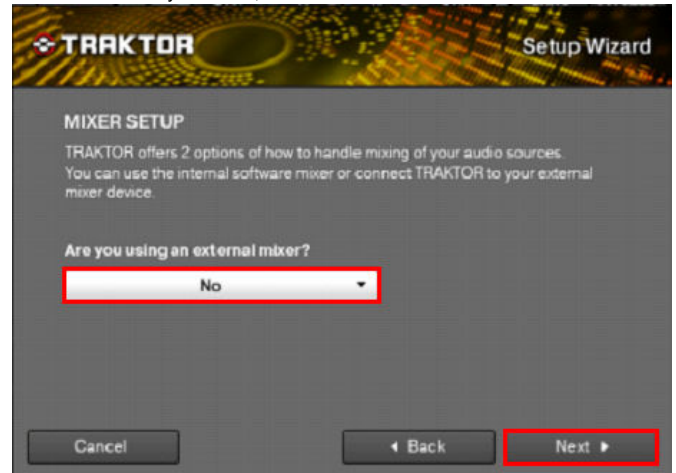

6. The message "Are you using an external mixer?" is displayed. If you use one, select "Yes" and if you do not, select "No" and click "Next."