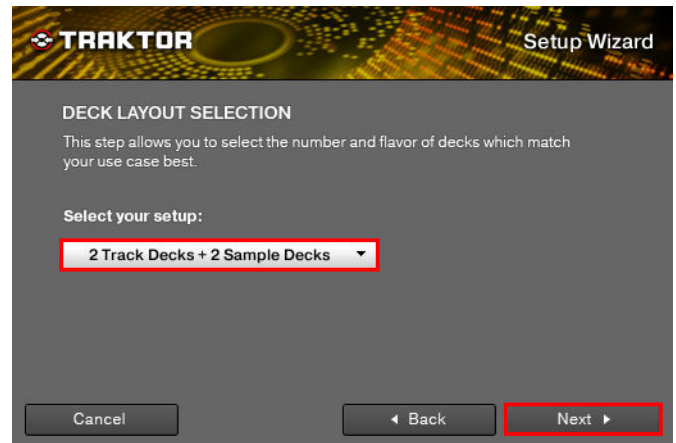

7. When "Select your setup" is displayed, select the decks you will use and click "Next."