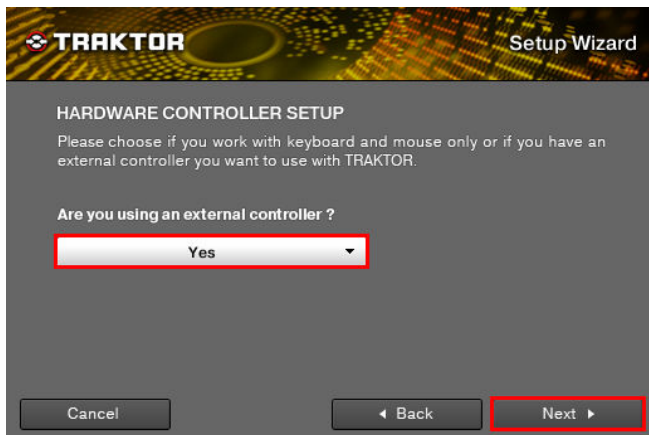

Setup procedures

* The screenshots used in this guide may be different depending on the version of TRAKTOR PRO 2.

1. Connect the DDJ-ERGO to your computer by a USB cable and turn on the power of the controller using ON/OFF slide switch.

2. Launch TRAKTOR PRO 2 after DDJ-ERGO starts.

Note: Ensure that DDJ-ERGO starts before launching TRAKTOR PRO 2.

3. From the upper left "Help" menu, open "Start Setup Wizard" and click "Next."

4. When the message "Are you using an external controller?" is displayed, select "Yes" and click "Next."