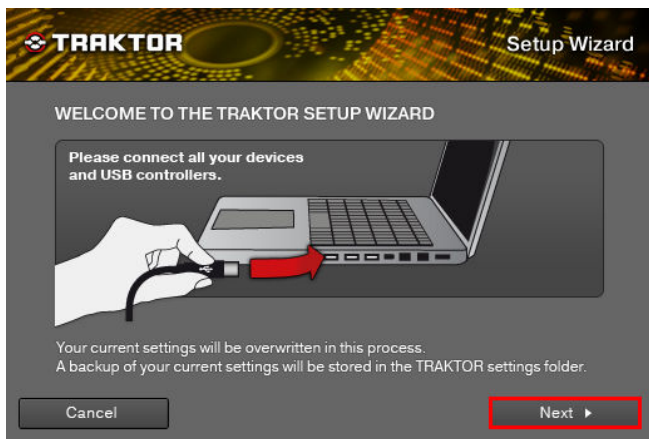

Before start (Important)

Setup Wizard offers a simple setup procedure for TRAKTOR PRO 2 (Ver.2.1.2. or later).

Cautions

- For Windows users, DDJ-ERGO driver software is required to be installed in advance.
- All the current settings of TRAKTOR PRO 2 will be overwritten to default settings.

Please follow the instructions below before starting the setup procedures of TRAKTOR PRO 2.

- Update the DDJ-ERGO's firmware to the latest version.
- For Windows users:

Turn on the power of DDJ-ERGO first. Then, run the TRAKTOR software.

If the TRAKTOR PRO 2 is launched before the DDJ-ERGO is powered on, the DDJ-ASIO driver may not be recognized.

If the DDJ-ASIO driver is not recognized, turn off both the TRAKTOR PRO 2 and the DDJ-ERGO and repeat the above procedures.

Setup procedures

* The screenshots used in this guide may be different depending on the version of TRAKTOR PRO 2.

1. Connect the DDJ-ERGO to your computer by a USB cable and turn on the power of the controller using ON/OFF slide switch.

2. Launch TRAKTOR PRO 2 after DDJ-ERGO starts.

Note: Ensure that DDJ-ERGO starts before launching TRAKTOR PRO 2.

3. From the upper left "Help" menu, open "Start Setup Wizard" and click "Next."