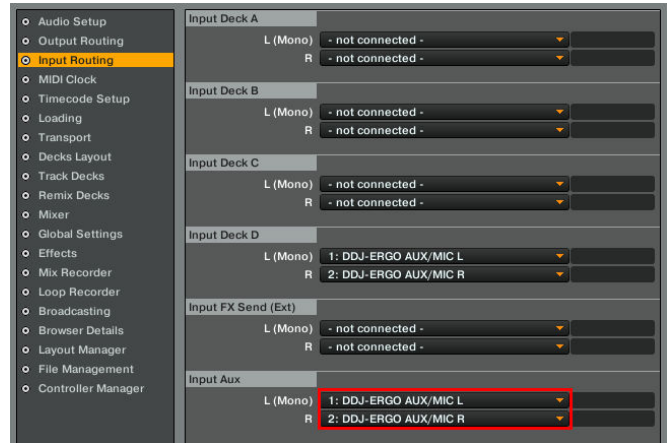

7. When "Select your setup" is displayed, select the decks you will use and click "Next."

8. When "Finish" is displayed in the lower right corner of the wizard, click "Finish" to complete the Setup Wizard.

9. Select [File] > [Controller Manger...]. Under [Device Setup], select the [PIONEER_DDJ-ERGO] from [Device] menu and select the device corresponding to the DDJ-ERGO at [In-Port] and [Out-Port].

10. The preferences settings may be overwritten to the default settings after completing the setup wizard depending on the versions of TRAKTOR PRO 2. When using DDJ-ERGO, the following audio settings are minimal requirements. Please ensure that you go through the setup procedures.

(1) Audio Setup

- Audio Device: **PIONEER DDJ ASIO** (For Windows users)
DDJ-ERGO (For Mac users)

(2) Output Routing

- Mixing Mode : **Internal**
- Output Monitor :
L **3:DDJ-ERGO PHONE L**
R **4:DDJ-ERGO PHONE R**
- Output Master :
L **1:DDJ-ERGO MASTER L**
R **2:DDJ-ERGO MASTER R**

(3) Input Routing

* For those who do not use external input (AUX/MIC), the following setup is not needed.

- Input Aux
L(Mono) **1:DDJ-ERGO AUX/MIC L**
R **2:DDJ-ERGO AUX/MIC R**

(4) Mix Recorder

- Source : **Internal**