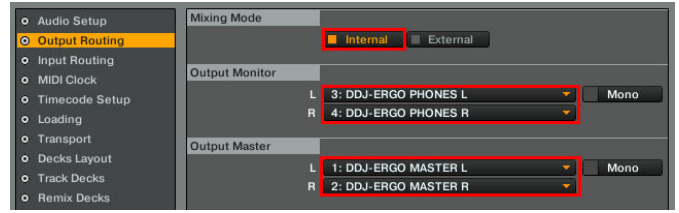

(2) Output Routing

- Mixing Mode : **Internal**
- Output Monitor :
  L **3:DDJ-ERGO PHONE L**
  R **4:DDJ-ERGO PHONE R**
- Output Master :
  L **1:DDJ-ERGO MASTER L**
  R **2:DDJ-ERGO MASTER R**

(3) Input Routing

* For those who do not use external input (AUX/MIC), the following setup is not needed.

- Input Aux
  L(Mono) **1:DDJ-ERGO AUX/MIC L**
  R **2:DDJ-ERGO AUX/MIC R**