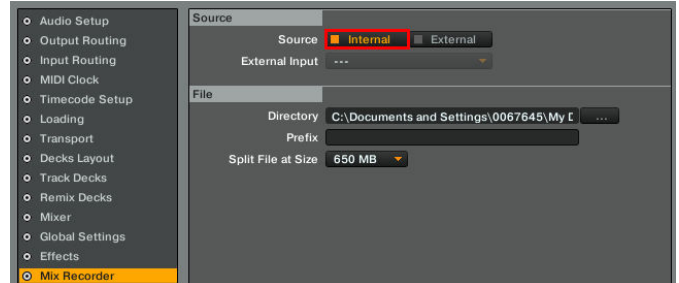

(3) Input Routing

* For those who do not use external input (AUX/MIC), the following setup is not needed.

- Input Aux
L(Mono) **1:DDJ-ERGO AUX/MIC L**
R **2:DDJ-ERGO AUX/MIC R**

(4) Mix Recorder

- Source : **Internal**