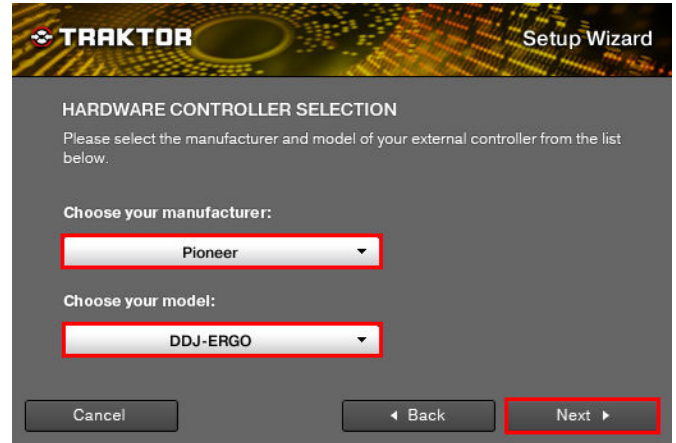

5. When the messages "Choose your manufacturer" and "Choose your model" are displayed, select "Pioneer" and "DDJ-ERGO" respectively. Then, click "Next."