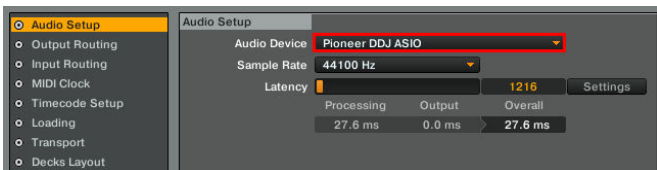

(1) Audio Setup

- Audio Device: **PIONEER DDJ ASIO** (For Windows users)
  DDJ-ERGO (For Mac users)