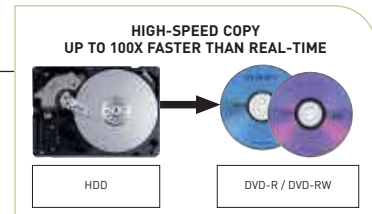

THE ULTIMATE ARCHIVERS

GOING FOR GOLD IN HIGH-SPEED COPY

(DVR-630H, DVR-530H, DVR-433H, DVR-RT601H, RCS-77H)

The world record in high-speed copying is held by Pioneer: up to 100x faster than real-time. What does this mean? It means Pioneer HDD DVD recorders can now copy a 2 hour programme to disc in just 1.2 minutes without experiencing any quality deterioration.

DVD Disc Backup

COPYING AND VERSATILITY (Available on all HDD DVD recorders)

Pioneer DVD recorders present you some versatile, easy-to-use copying features. While watching a recording on the HDD, you can make an immediate copy to DVD by pushing the 'One-Touch Copy' button on the remote. You can also backup important material on DVD to another recordable DVD disc easily, without loss of quality, using the DVD Disc Backup feature. The material is first copied from the DVD disc to the HDD, where it is temporarily stored, and then onto a second DVD disc. You can even record to the HDD or play back content from the HDD while making a backup disc. If you're wanting to make a copy of more than one title at a time, use the GUI to add them to a Copy List. That way they're all copied together, giving you the option of editing the titles first.

MORE STERLING DVD RECORDER FUNCTIONS

CHASE PLAY / SIMULTANEOUS RECORDING & PLAYBACK / MULTI-TASKING

(DVR-930H, DVR-630H, DVR-530H, DVR-433H, DVR-RT601H, RCS-77H)

Manage your viewing time, and never miss a programme, with the handy Chase Play feature. Now you can set a programme to record, leave, and pop back to catch the beginning, while it's still recording, no matter how late you are! Missed the kick-off of an important game? No problem. Watch it from the beginning of the recording, skip through the replays and ad breaks, until you've caught up with the real-time event, which will still be recording, uninterrupted. You can also record a programme being broadcast while you're watching a previous recording. Record new content onto the HDD while making a high-speed copy of previously recorded material from the HDD to a DVD disc or even while performing a Disc Backup! Now that's what we call true Multi-tasking! Chase Play, Simultaneous Recording & Playback, and Multi-Tasking — Viewing flexibility has never been this easy.