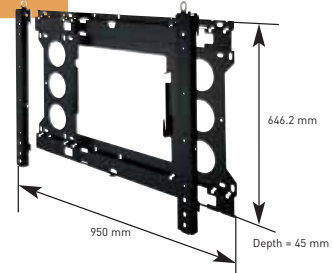

PDK-1014

Table Top Stand

For 61-inch only

PDK-WM03

Wall Bracket

For 61-inch only

For more details on features and technology, please visit www.pioneer-eur.com

NEW
PDK-TS12 Swivel Table Top Stand

For 43-inch and 50-inch only

NEW
PDK-TS10 Table Top Stand

For 43-inch and 50-inch only

NEW
PDK-FS06 Floor Stand

For 43-inch and 50-inch only

Possibility to mount component

NEW
PDK-FS05 Floating Floor Stand

For 43-inch and 50-inch only