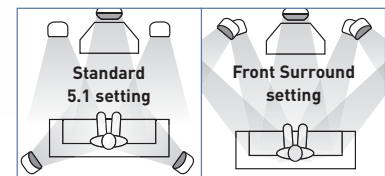

5.1-channel surround sound