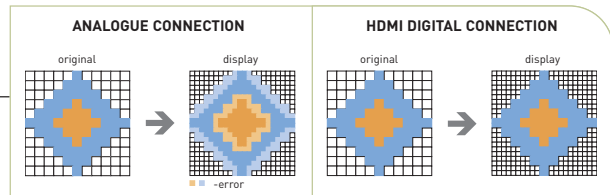

Use the DVR-930H's high-speed copy function to dub from the hard disk drive to DVD at up to 55x faster than real-time, without loss of quality.

HIGH-QUALITY VIDEO RECORDING (DVR-930H)

A key feature of the DVR-930H is the immediate conversion of incoming video signals from analogue to digital, and subsequent full 10-bit precision signal processing in the digital domain. The analogue-to-digital conversion covers all analogue video input formats, including RGB, guaranteeing the highest possible video quality. As part of the digital processing, a Digital TBC (Time Base Corrector) stabilises the signal and removes jitter often caused by analogue video recording, resulting in high-quality, high-precision picture recording. Pioneer's digital 'Picture Creation' processing further brings out the best picture quality in all content, regardless of how it is acquired. Besides the analogue-based input, the original digital DV input is also processed — for optimum picture quality after transcoding from DV to MPEG.

For more details on features and technology, please visit www.pioneer-eur.com

HDMI™ HIGH DEFINITION MULTIMEDIA INTERFACE: THE DIGITAL CONNECTION* (DVR-930H)

The DVR-930H HDD DVD Recorder comes equipped with an HDMI interface, which enables direct and secure high definition digital content transfer from any audio/video disc to an HDMI-equipped display... all through a single cable.