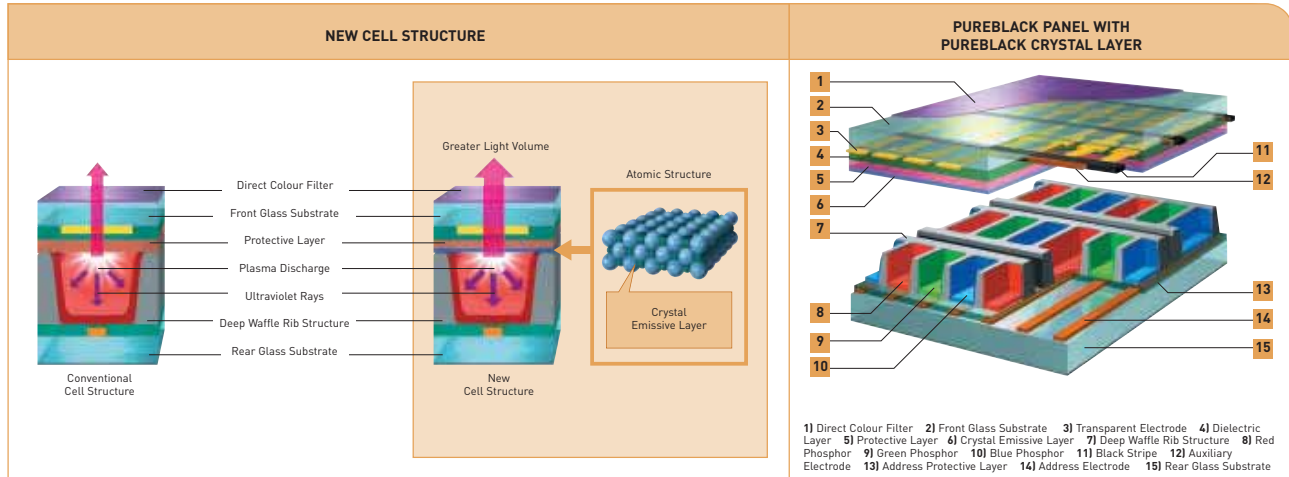

PUREBLACK Crystal Layer

A TREMENDOUS ADVANCEMENT IN BLACK TONE REPRODUCTION (PDP-506XDE, PDP-436XDE, PDP-506FDE, PDP-436FDE)

Pioneer Plasma TVs display images with **increased depth** and **dimension** — especially in darker picture areas. **Sharpness** and **contrast** in shadowy and night scenes is enhanced, and a **wider range of black tones** can be reproduced, up to the purest black. This is made possible by Pioneer's unique PUREBLACK Crystal Layer: an additional layer added to the inside of the protective glass screen. Added advantages: it boosts overall brightness and contributes to energy efficiency.

INTENSELY BRIGHT IMAGES (PDP-506XDE, PDP-436XDE, PDP-506FDE, PDP-436FDE, PDP-615EX)

Thanks to Pioneer's innovative and unique Deep Waffle Rib Structure, plasma cells are encapsulated on all sides so that emitted light cannot leak into neighbouring cells, dispersing their brightness. **Images** remain at their **most intense** at all times, offering a level of brightness that has never before been possible.