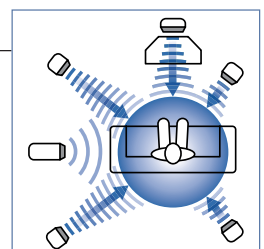

AUTOMATIC OPTIMAL SURROUND SET-UP (with MCACC technology) (DCS-340, DCS-333)

Pioneer's Automatic Optimal Surround Set-up with MCACC technology optimally adjusts your sound, for a quick, easy and accurate set-up. Simply install your home cinema system, plug in the MCACC microphone, push the MCACC set-up button on the remote control and watch it go to work, calculating speaker settings and room acoustics for you. For perfect surround sound that matches your room, all you need to do is sit back and relax.