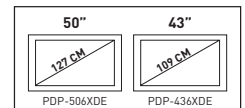

Multimedia Receiver with open front input cover

MAIN FEATURES

Plasma Panel

- Benefit from the most superb picture quality available — this Plasma TV is 'HD ready'
- View darker picture areas with enhanced contrast, thanks to Pioneer's unique PUREBLACK Crystal Layer
- Pure and clean, ultra-thin (9.2 cm) design
- Wall-mount your Plasma TV with the handy mounting bracket, or choose a table top stand or floor stand
- Opt for side-mounted speakers or for under-mounted* speakers

* Only available for the 43-inch models

Multimedia Receiver

- ★ Enjoy free-to-view digital terrestrial TV and digital radio stations with the built-in digital tuner, as well as easy on-screen selection of digital TV programmes through Digital EPG
- ★ NextView EPG — your on-screen analogue TV programme guide
- ★ The Home Gallery JPEG Picture Viewer lets you enjoy your homemade, digital still camera images
- ★ Watch TV [analogue/digital] and another external source at the same time with the convenient Dual Screen & Picture-in-Picture features
- ★ Easily connect your computer to your plasma TV via the PC Input
- ★ New aluminium-type preset remote control for convenient operation of additional home entertainment components
- ★ Add headphones and a subwoofer through the dedicated inputs
- Furthermore, the PDP-506XDE and PDP-436XDE have all the features of the PDP-506FDE and PDP-436FDE

Digital TV

COMPATIBLE WITH DIGITAL
TERRESTRIAL BROADCASTING SERVICES
(PDP-506XDE, PDP-436XDE)

The PDP-506XDE and PDP-436XDE Plasma TVs come equipped with a Digital Multimedia Receiver — including a built-in digital and analogue tuner. You'll have full access to all available free-to-view **digital terrestrial TV** and **digital radio stations**. By using a Conditional Access Module, you can even access pay-to-view channels. Now you can enjoy a wide range of entertainment, music and other programmes, with the highest possible image and sound quality — even Dolby Digital broadcasting (where available) is supported. Take advantage of advanced and extremely versatile features, like the new Digital Tuner Out mode e.g., to record a digital broadcast while watching an analogue programme.

Note: The compatibility of this product with digital terrestrial services has been fixed — details described in the product specifications — at the time of its introduction. Reception may depend on the type and condition of the existing aerial. Aerial upgrade may be required.

EPG

NEXTVIEW EPG, NEXT GENERATION VIEWING
TODAY (PDP-506XDE, PDP-436XDE)