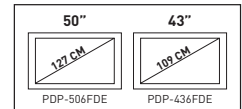

Multimedia Receiver with open front input cover