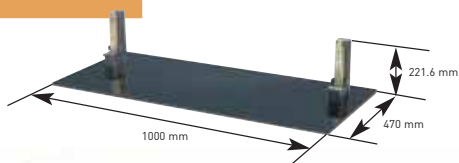

PDK-1014

Table Top Stand

For 61-inch only

PDK-WM03

Wall Bracket

For 61-inch only

For more details on features and technology, please visit www.pioneer-eur.com

NEW
PDK-TS12 Swivel Table Top Stand