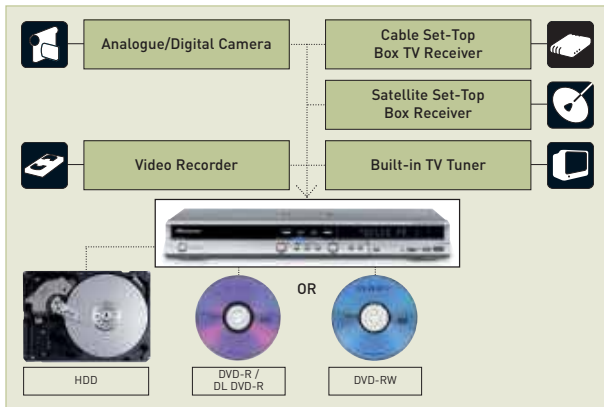

EASY RECORDING FROM A VARIETY OF SOURCES

(DVR-930H, DVR-630H, DVR-530H, DVR-433H, DVR-RT601H, RCS-77H)

With Pioneer DVD recorders, you can record from a digital camcorder, transfer your existing videotape to DVD, and record high-quality TV. All HDD models also feature PAL/NTSC recording, and the built-in tuner is compatible with all European broadcasting systems. With PAL/NTSC recording, you can record in either PAL or NTSC format onto DVD discs. With our HDD DVD recorders, it is possible to store both formats on the Hard Disk Drive.

RGB INPUT FOR BEAUTIFUL MEMORIES

(DVR-930H, DVR-630H, DVR-530H, DVR-433H, DVR-RT601H, RCS-77H)

View your favourite moments in the highest image quality possible, and select your matching video input quality, for absolute top-quality video, when recording from any source component. To achieve this, Pioneer DVD recorders feature RGB input via Euro-SCART.

EASY TIMER RECORDING FUNCTION

(DVR-930H, DVR-630H, DVR-530H, DVR-433H, DVR-RT601H, RCS-77H)

With the user-friendly GUI (Graphical User Interface), you can simply use the remote control that operates the on-screen cursor to highlight 15-minute time blocks you wish to record.

DUAL PROGRESSIVE SCAN

Nearly all of Pioneer's HDD DVD recorders feature Progressive Scan video output in both NTSC [525p] and PAL [625p] formats. This means you can enjoy high-quality images from both NTSC and PAL DVD discs, when connected to a NTSC/PAL Progressive Scan-compatible TV or monitor.

Dual PureCinema Progressive Scan restores the original cinema film format images from content recorded on DVD discs. It works by effectively doubling the scanning rate of the picture, resulting in a very stable, flicker-free 'cinematographic' viewing experience.

DUAL PURECINEMA PROGRESSIVE SCAN FOR PAL/NTSC

(DVR-930H, DVR-630H, DVR-530H, DVR-433H, DVR-RT601H, RCS-77H)

Original signal

SKIP THROUGH THE ADVERTS

(Available on all DVD recorders, except DVR-RT501)

Now it's simple to skip past unwanted commercials and ad breaks. Just use the Commercial Back/Skip* buttons on your DVD recorder remote control to jump forward or back. Each successive push on the Skip or Back button will scan the programme forward or back in various time increments. A super handy feature when you're replaying a programme, and especially during editing.

* DVR-230 and RCS-55 have Commercial Skip only.

EASY AND ACCURATE EDITING — JUST LIKE THE EXPERTS

(DVR-930H, DVR-630H, DVR-530H, DVR-433H, DVR-RT601H, RCS-77H)

Achieve precision editing on the Hard Disk Drive (HDD) or on DVD-RW discs recorded in 'VR Mode (DVD Video Recording Mode)'. The Erase Section screen lets you define exactly where you want to delete a part on the title which you edit. Simply pick the frame where editing starts and the one where you want it to end, and delete those unwanted commercials that interrupt your movie.