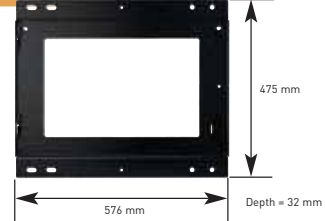

PDK-WM02 Wall Bracket

For 43-inch and 50-inch only

PDA-H03 Conventional Long System Cable (10 m)

NEW
PDA-H05 Optical Long System Cable (30 m)

See page 81 for connection example.

NEW
PDP-S39 Under-mounted Speaker

Dimensions (W x H x D): 1076 x 83 x 92 mm
For 43-inch only

NEW
PDP-S37
PDP-S38 Side-mounted Speakers

Dimensions (W x H x D): PDP-S37 = 76.5 x 632 x 92 mm
PDP-S38 = 76.5 x 717 x 92 mm
PDP-S37 for 43-inch only
PDP-S38 for 50-inch only