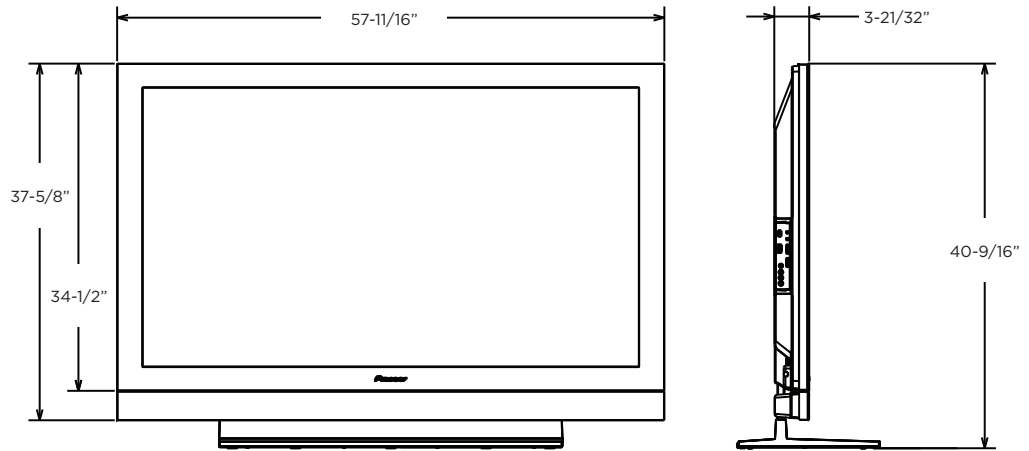

High-Definition Television (HDTV): HDTV refers to a complete product/system with the following minimum performance attributes:

- Receiver: Receives ATSC terrestrial digital transmissions and decodes all ATSC Table 3 video formats.
- Display Scanning Format: Has active vertical scanning lines of 720 progressive (720p), 1080 interlaced (1080i) or higher.
- Aspect Ratio: Capable of displaying a 16:9 image.
- Audio: Receives and reproduces, and/or outputs Dolby Digital audio (Consumer Electronics Association, August 2000).

Plasma Display Systems display images consisting of hundreds of thousands of minute pixels (light emitting cells), and there is a possibility that some pixels may be inactive, flashing or continually illuminated.

Plasma Display Systems are made of glass; be sure to secure it from damage from impact. Plasma Display Systems, while in use, may generate some functional sounds, for example: fan motor noise, and electrical circuit humming/glass panel buzzing.

All phosphor-based display systems (CRT Television Systems—both direct view and projection televisions—as well as plasma display systems) may develop image retention, sometimes called burn-in if permanent. Recommended guidelines are as follows:

- Do not display still images for long periods (such as fixed images from PC or TV game equipment, and/or time of day indicator or channel logo display).
- Do not display content in the 4:3 aspect ratio (black or gray bars on left and right side of content) or letter-box content (black bars above and below of content) for extended periods of time, or use

either of these viewing modes repeatedly within a short period of time. This Plasma Display System is equipped with multiple wide-screen viewing modes; use one of these screen modes to fill the entire screen with content.

Displaying dark images after displaying still images for a period of time may cause image retention. In most cases, the image retention can be corrected by displaying bright images for a similar period of time. However, if your Plasma Display System displays still images for additional long periods of time, image retention may be irreparable.

Plasma Display Systems emit slight amounts of IR (Infrared) emission through luminous discharge technology. This IR emission is not harmful to living organisms, but may interfere with the operation of remote controls for other equipment, or cause static in equipment using IR signals (such as cordless headphones or cordless microphones).

PIONEER and the Pioneer logo are registered trademarks of Pioneer Corporation.

HDMI and the HDMI logo are registered trademarks of HDMI Licensing, LLC.

DLNA, DLNA CERTIFIED and the DLNA logo are trademarks and/or service marks of Digital Living Network Alliance.

WOW, SRS, and the (●) symbol are trademarks of SRS Labs, Inc.