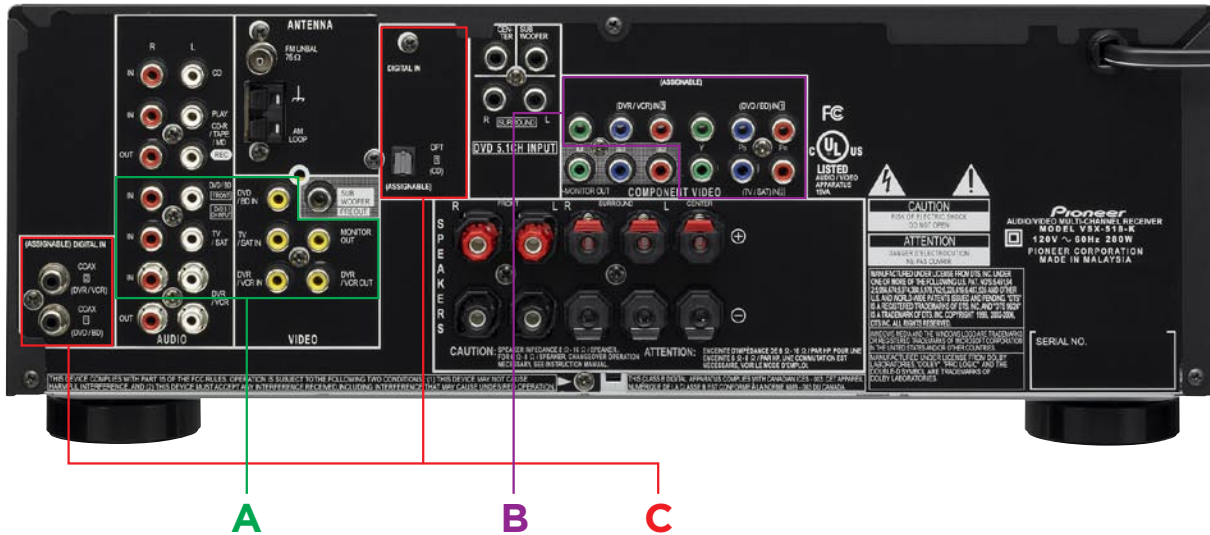

ENHANCED CONVENIENCE

- › SR Remote
- › FL Dimmer (4 steps)
- › Quick Setup Operation

TERMINALS

- › Front Mini Jack for Portable Audio Player Connection
- › 5.1-Channel Input
- › 3 Digital Inputs (2 Coaxial, 1 Optical)
- › Component Video Terminal (3 Inputs, 1 Output) Assignable
- › Audio (Tuner Included)/Video Inputs: 3A/3AV
- › Audio/Video Outputs: 1A/1AV + 1V
- › Large Speaker Terminals (FL/FR)

SPECIFICATIONS

- › Power Requirements: AC 120 V/60 Hz
- › Power Consumption: 280 Watts
- › Standby Power Consumption: 0.5 Watts

DIMENSIONS

- › W x H x D: 16-9/16 x 6-1/4 x 13-7/8 inches (420 x 158 x 352.5 mm)
- › Weight: 17.4 lbs. (7.9 kg)

Also Available in silver (VSX-518-S)

INTEGRATED TECHNOLOGIES

CONNECTIONS

Rear Panel

CONNECTION DESCRIPTIONS

- A.** 3 Composite A/V Inputs for Cable TV/Satellite/VCR/DVD-Player/DVD-Recorder
- B.** 3 Assignable Component Video Inputs for DVD, TV, and DVR
- C.** 3 Assignable Digital Inputs for DVD, TV, CD, CDR, DVR, and SIRIUS