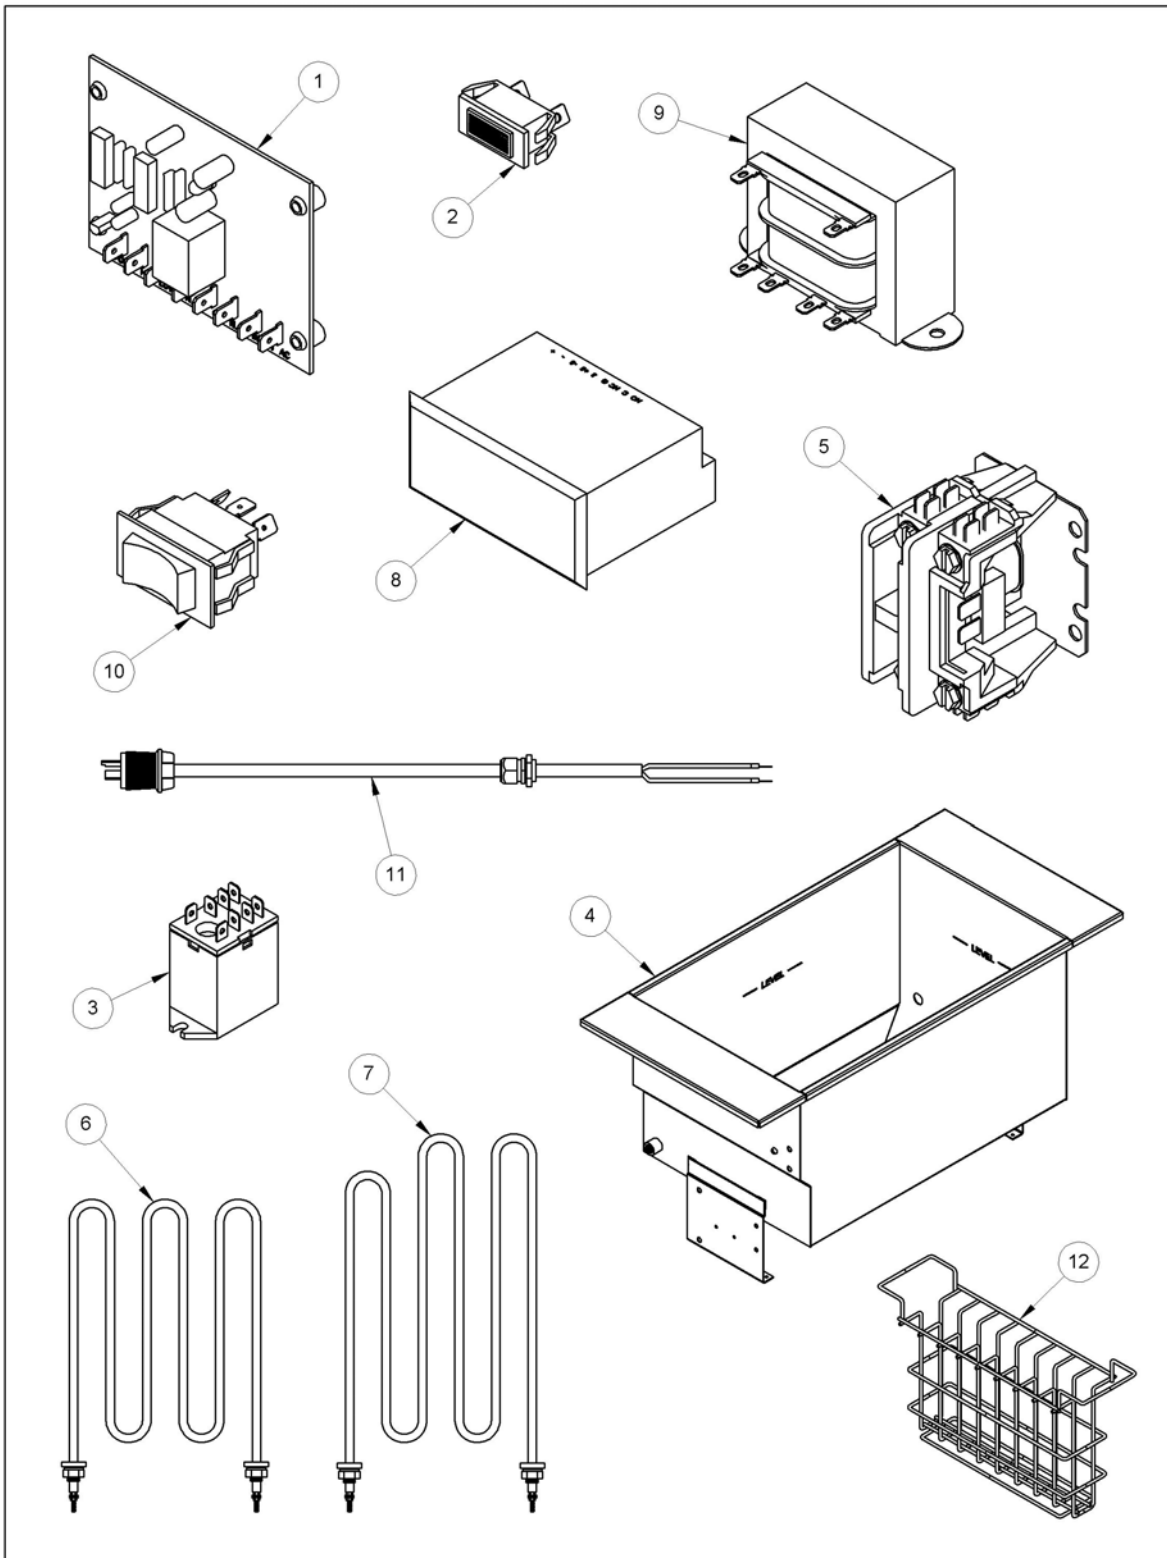

## Exploded Parts Manual CRTE

# PARTS

## PARTS LIST

Item	Part No.	Description	Digital	Solid State
1	60087202	Control, Liquid Level 24VAC	X	X
2	P5045044	Lamp, 28V Amber Rectangle	X	X
	P5045040	Lamp, 28V Red Rectangle		X
3	P5046688	Relay, 24VAC SPDT	X	X
4	B3323301	Tank, Weldment CRTE	X	X
5	60131201	Contact, 24V, 1 Pole 30A	X	X
6	P5046965	Element, Tubular 6KW 208V	Varies	
	P5046968	Element, Tubular 6KW 240V		
7	50008301	Element, Tubular 6KW 208V "New Style"		
	50008302	Element, Tubular 6KW 240V "New Style"		
8	60089502	Control, Thermostat Digital 24V 180F Green	X	
NS	60171201	Control, Thermostat Solid State 140-200F		X
NS	PP10704	Probe, Temperature CPI "Digital"	X	
NS	P8905-15	Probe, Temperature "Solid State"		X
NS	60128601	Switch, High Temperature Limit	X	X
9	PP10210	Transformer, 40VA 120/208/240V TO 24V	X	X
10	PP10559	Switch, Rocker DPDT 0-1-(1)	X	X
11	60129101	Cord, 30A Twist Lock Plug, NEMA-L6-30P	Varies	
	60129102	Cord, 30A Sleeved Twist Lock Plug, NEMA-L6-30P		
	60129103	Cord, 30A Angle Plug, NEMA-L6-30P		
	60129104	Cord, 30A Pin & Sleeve Plug, IEC 309-1 or IEC 309-2		
NS	60129001	Drain Hose, Assembly CRTE 4 Foot	X	X
12	B4512001	Rack, Soup	Varies	
NS	B3413501	Rack, 3 Product		