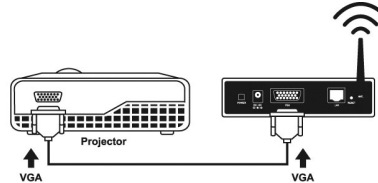

Wireless Presentation Gateway WPG-100 Quick Installation Guide

Version 1.0

Thanks for your purchase our wireless presentation gateway. WPG-100 is an easy installation, convenient operation and user friendly projecting device. It turns your current Projector into a high-end Projector. With the WPG-100 your Projector become a wireless device and PC/Notebooks will be easier to project screen to Projector. Package Content

- 1 x WPG-100
- 1 x CD Disk (User's Guide included)
- 5V DC Power adapter
- Quick Installation Guide
- Wall mount kit

Quick Start

- 1) Connect projector VGA cable to WPG-100 box VGA connector and turn on projector power.

- 2) Turn on WPG-100.

- When Projector shows the default menu on the screen as below, it indicates the WPG-100 is ready now.

- 3) Make sure your PC LAN port or WLAN interface is enabled already, and connect your PC with WPG-100 (wireless default SSID is WPG-100).