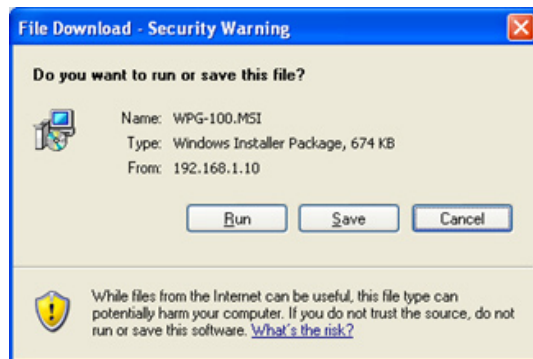

6) You will see a file download dialog box appear, press "Run" to execute the installation program.