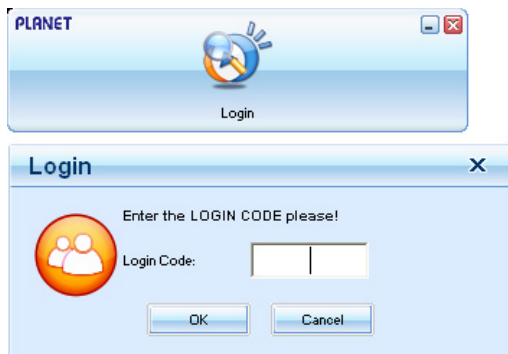

- 2) Turn on WPG-100.

- When Projector shows the default menu on the screen as below, it indicates the WPG-100 is ready now.

- 3) Make sure your PC LAN port or WLAN interface is enabled already, and connect your PC with WPG-100 (wireless default SSID is WPG-100).

- 4) Open your browser and enter the WPG-100 IP address to get in WPG-100 web home page.

- The default IP address of WPG-100 is 192.168.1.10. If you have modified the IP address, you can refer to the IP address shown on the left-down corner of projector screen.

- 5) Please select "Download" option and press "Login" button. The Password is empty.

- 6) You will see a file download dialog box appear, press "Run" to execute the installation program.

- 7) After install the program, WPG-100 shortcut  will come out on the desktop.
- 8) If there is any firewall, please make sure your personal firewall has allow WPG-100 software to pass through.
- 9) Enter the LOGIN CODE and press "OK".