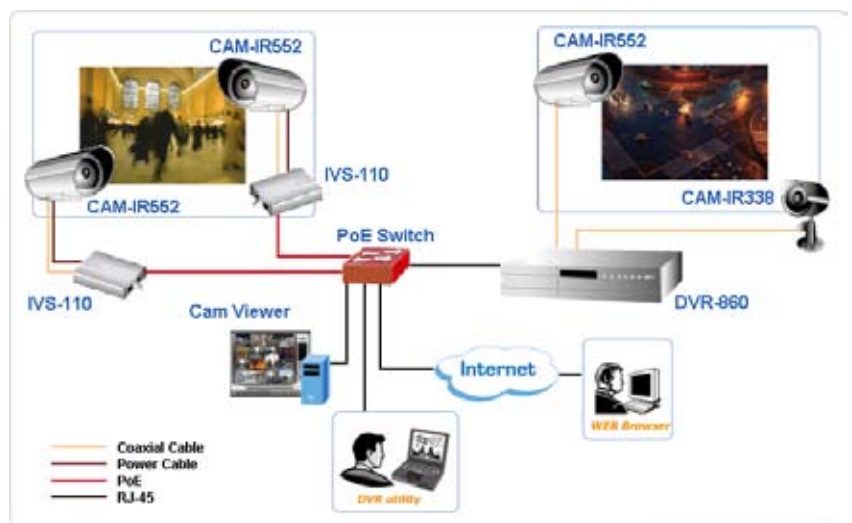

50 Meter IR Camera

To meet the demands from worldwide market, PLANET Technology now release the long distance analog camera, CAM-IR552. In order to fit to different security issues, PLANET provides various camera solutions for users to choice. The combination of existing cameras with Digital Video Recorders or Internet Video Server from PLANET can create a suitable security environment to protect you and your life.

With the high quality Sony CCD, CAM-IR552 provides clear and sharp image up to 520TVL. Feature zero-lux illumination with 12 high-light IR illuminators built around the lens brings the clearest vision at night. Via taking the new LED technology, the built-in illuminators ensure high-quality monochrome images in total darkness as far as 50 meters. Plus, with the Aluminum rugged all-weather waterproof enclosure, the CAM-IR552 IR camera ensures reliable operation in any environment.

KEY FEATURES

- No focus shift under IR, stay focus as daytime
- 24 hours monitor views for both day and night
- AlGaInP LED (Piranha) provides excellent performance in the dark
- Each LED output is 0.25W of lumen (lm), 4 times brighter than ordinary IR LED Long IR distance
- Long life of LED up to 20,000 hours
- Special metal board enhances lighting and dissipates heat
- Built-in color CCD camera and lens
- Delay control of photo sensor and avoid IR turning on/off repeatedly
- Weatherproof protection of the housing for indoor and outdoor use

APPLICATIONS

Because of the convenience of TCP/IP network, the surveillance system administrators can combine different kinds of cameras with the PLANET DVR systems to establish the Day / Night surveillance applications. Co-work with IVS-110, you can obtain the most convenient connection for arrange the power and coaxial cable. And you can use Cam Viewer to manage the IP cameras in the same platform at the same time.