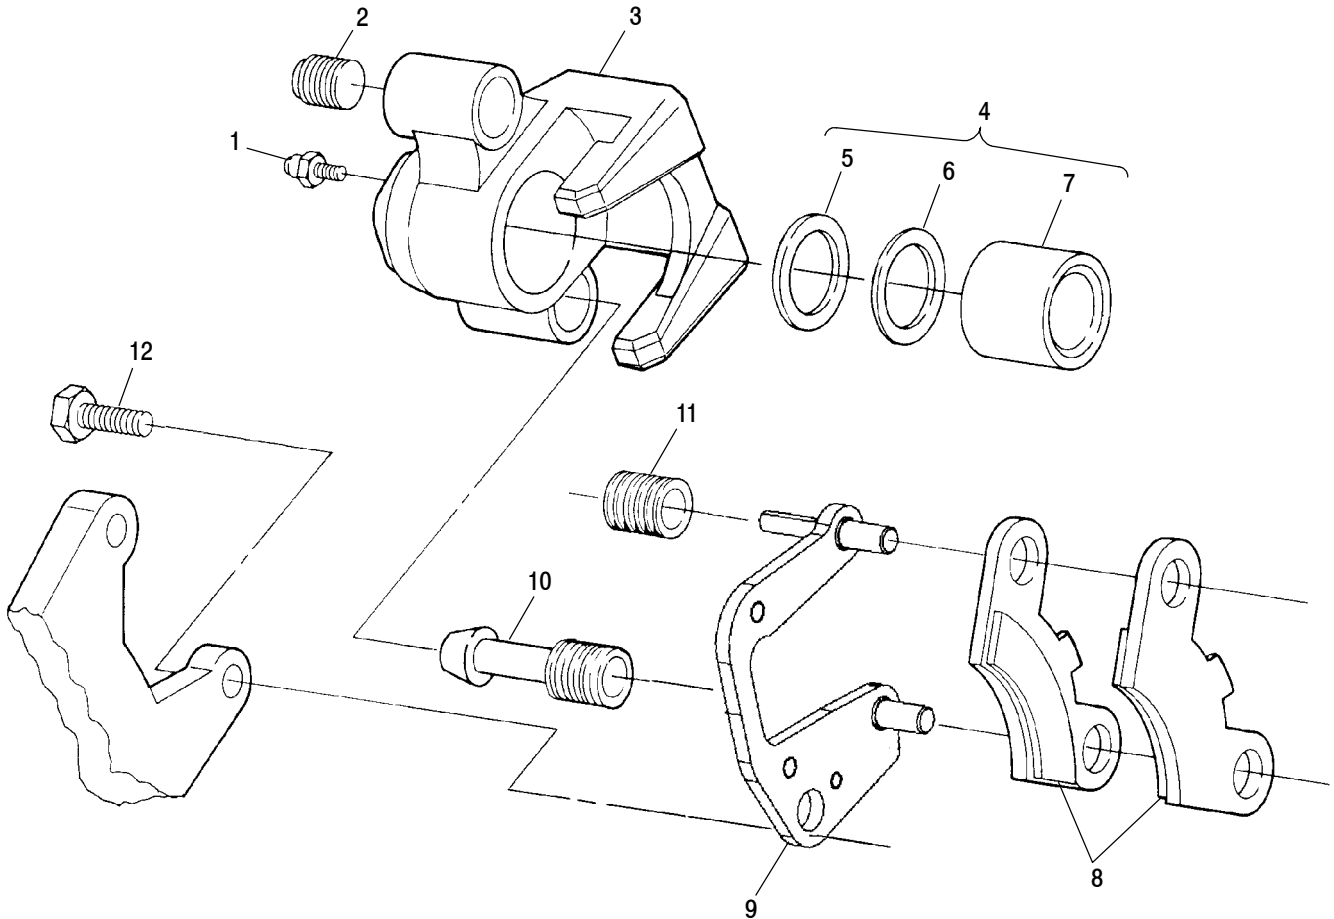

FRONT BRAKE

MAGNUM 325 4X4 A00CD32AA and MAGNUM 325 4X4 A00CD32CA and 325 MAGNUM 4X4 HDS A00CD32FA and 325 MAGNUM 4X4 HDS II A00CD32FB

Ref.	Part No.	Qty.	Description
	1910271	1	Asm., Front Brake Caliper, LH (Incl. 1-7,9,10)
	1910264	1	Asm., Front Brake Caliper, RH (Incl. 1-7,9,10)
1	7080352	1	Screw, Bleeder
2	7515489	1	Screw, Socket Set
3	5131115	1	Caliper, Brake, LH
	5131116	1	Caliper, Brake, RH
	1930642	1	Kit - Front Brake Boot
4	1930665	1	Kit - Piston and Insulator Seal (Incl. 5-7)
5	5410779	1	Ring, Molded Square (.094)

Ref.	Part No.	Qty.	Description
6	5410780	1	Ring, Molded Square (.103 x .134)
7	5132294	1	Piston, Brake, Long
8	2200465	1	Kit - Front Brake Pad, General Duty
	2200901	1	Kit - Front Brake Pad, Severe Duty
	2201149	1	Kit - Front Brake Pad, Soft Duty
9	1910265	1	Mount, Caliper (If built before 7/09/99)
	1910412	1	Mount, Caliper (If built after 7/09/99)
10	5410495	1	Boot, Bushing
11	5410494	1	Boot, Pin Seal
12	-----	4	Screw (See Front Strut Pg. B6, Ref. 7)

10/00