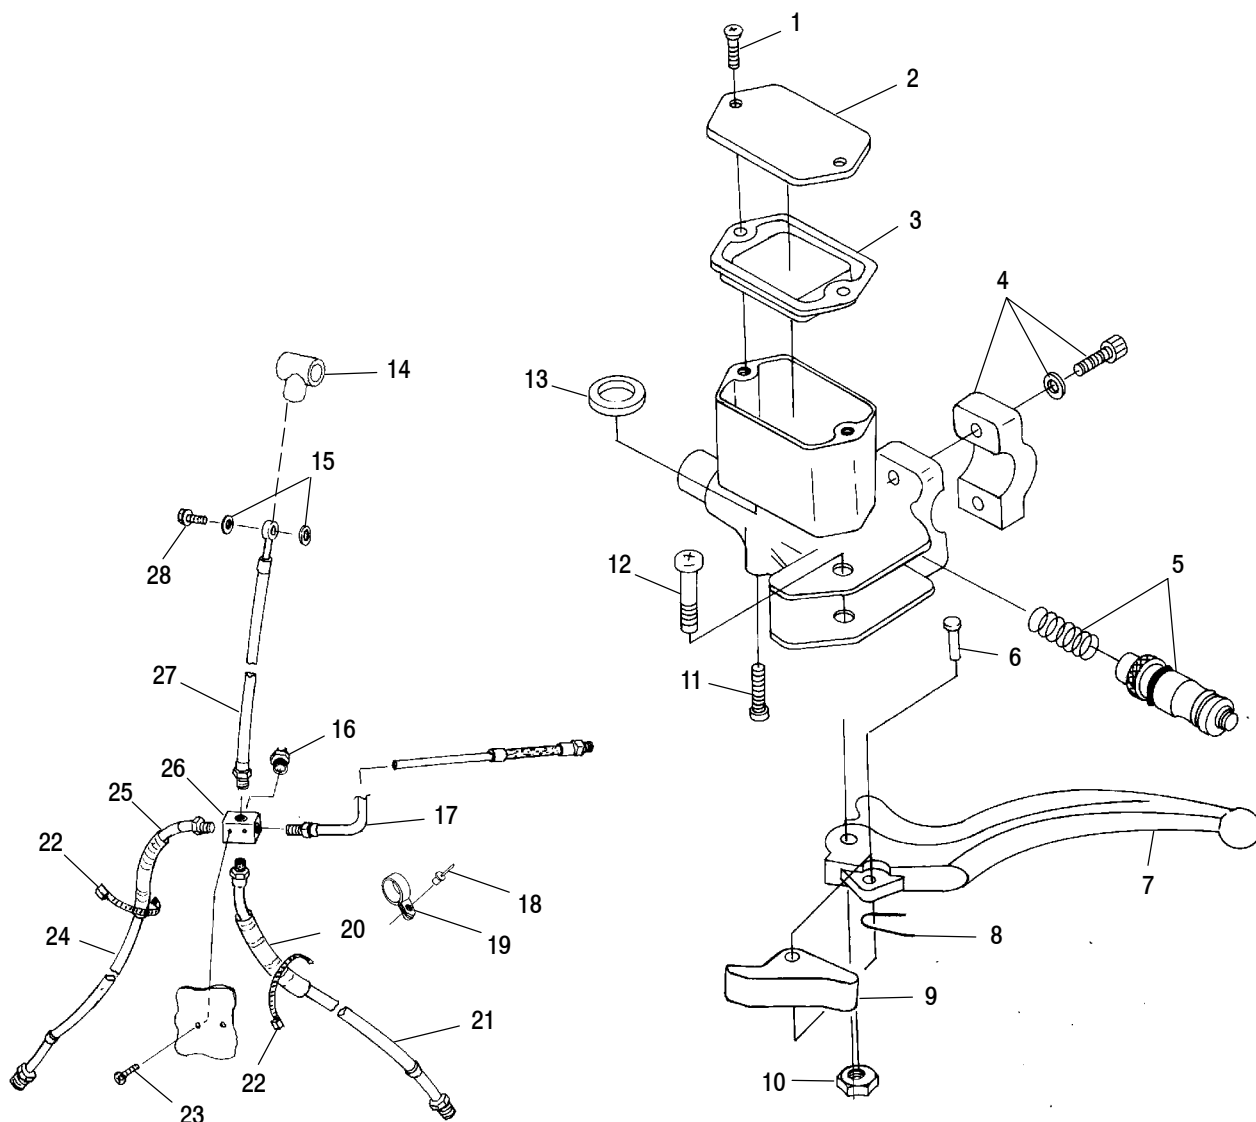

CONTROLS - MASTER CYLINDER/BRAKE LINE

MAGNUM 325 4X4 A00CD32AA and MAGNUM 325 4X4 A00CD32CA and 325 MAGNUM 4X4 HDS A00CD32FA and 325 MAGNUM 4X4 HDS II A00CD32FB

Ref.	Part No.	Qty.	Description
	2050078	1	Asm., Master Cylinder (Incl. 1-13)
	2200809	1	Kit - Master Cylinder Reservoir (Incl. 1-3,13)
1	1930797	2	Bolt, Cap
2	1930796	1	Cap, Reservoir
3	1930795	1	Diaphragm
4	2200808	1	Kit - Master Cylinder Clamp
5	1930799	1	Asm., Master Cylinder Piston
6	1930804	1	Rivet
7	2201034	1	Kit - Brake Lever w/Parking Latch (Incl. 6-9)
8	-----	1	Spring, Flat
9	2201090	1	Kit - Park Brake Lever (Incl. 6,8)
10	1930806	1	Nut
11	1930792	2	Bolt, Reservoir
12	1930805	1	Bolt, Lever

Ref.	Part No.	Qty.	Description
13	-----	1	Ring, Square, Reservoir
14	5411297	1	Boot, Rubber Brake Line
15	5410988	2	Seal
16	4110164	1	Switch
17	1910286	1	Line, Hand Brake, Front
18	7621462	1	Rivet
19	7080539	1	Clamp, Nylon
20	8360031-30	1	Conduit, Convoluted
21	1930752	1	Line, Brake, Left Front w/Fittings
22	7080138	8	Cable Tie
23	7512084	2	Screw
24	8360011-38	1	Tubing, Convoluted
25	1930753	1	Line, Brake, Right Front w/Fittings
26	7052237	1	Fitting, Cross
27	1930816	1	Line, Brake
28	1930674	1	Bolt, Banjo