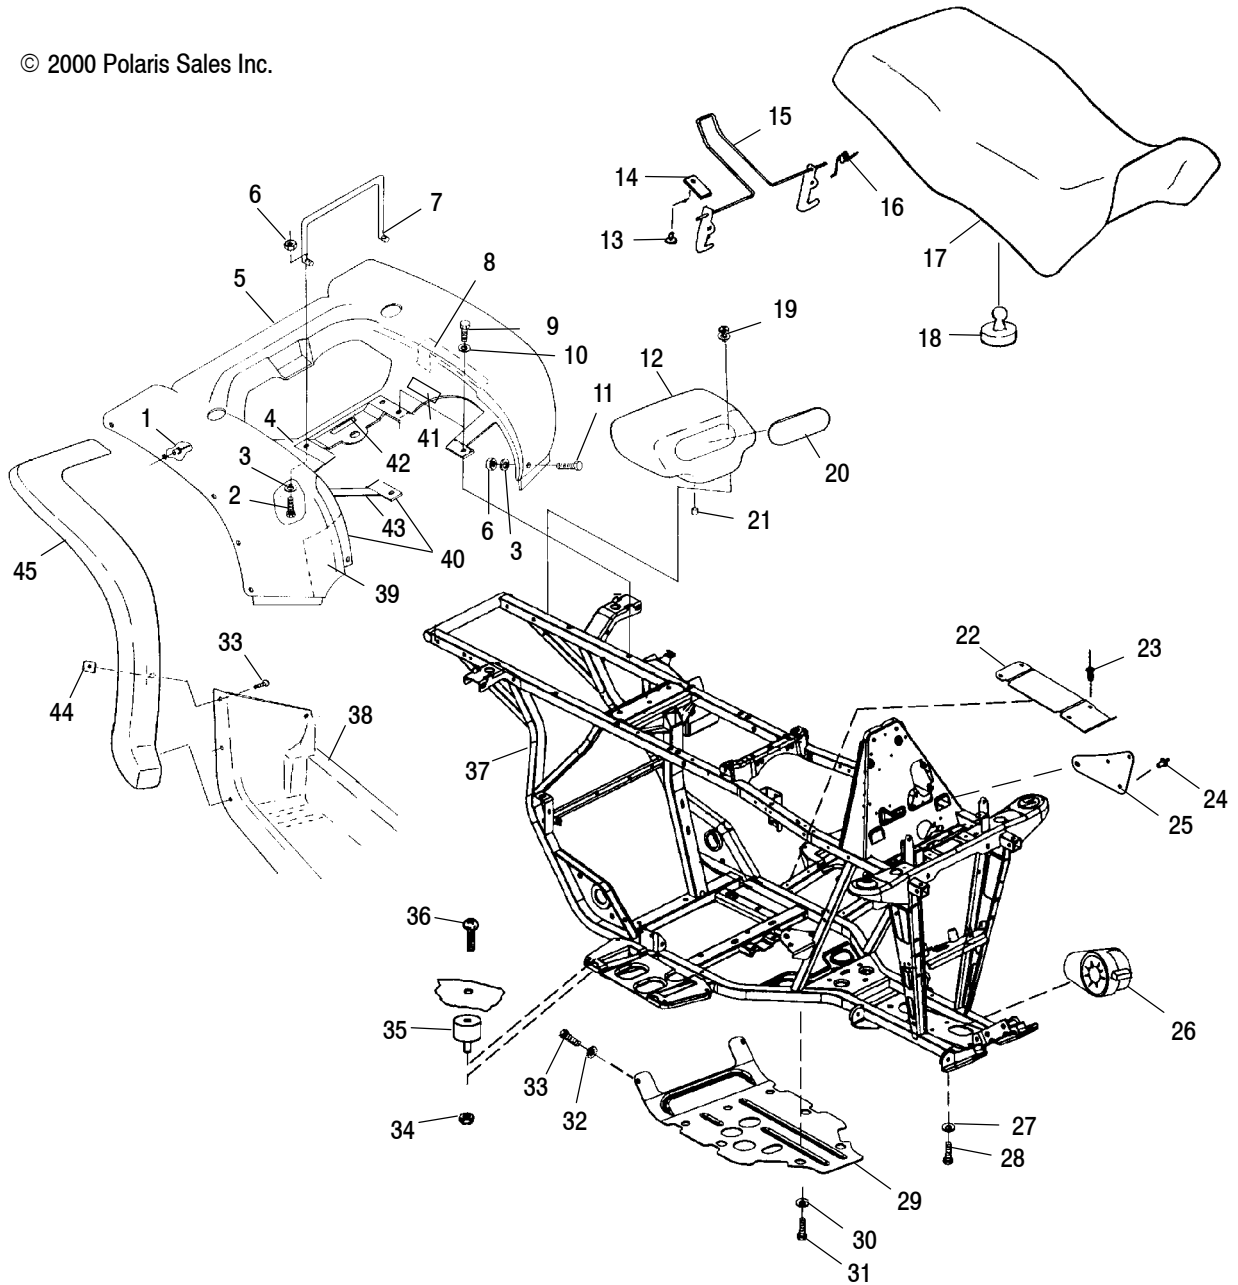

REAR CAB and SEAT

MAGNUM 325 4X4 A00CD32AA and MAGNUM 325 4X4 A00CD32CA and 325 MAGNUM 4X4 HDS A00CD32FA and 325 MAGNUM 4X4 HDS II A00CD32FB

© 2000 Polaris Sales Inc.

REAR CAB and SEAT

MAGNUM 325 4X4 A00CD32AA and MAGNUM 325 4X4 A00CD32CA and 325 MAGNUM 4X4 HDS A00CD32FA and 325 MAGNUM 4X4 HDS II A00CD32FB

Ref.	Part No.	Qty.	Description	Ref.	Part No.	Qty.	Description
1	7661645	10	Rivet	24	7621509	2	Rivet
2	7511930	2	Bolt	25	5243829-067	1	Strap, Fuel Pump
3	7555792	6	Washer	26	-----	1	Asm., Front Gearcase (See Front Gearcase Pg. C10 for Details)
4	5811107	1	Foil, Rear Cab, Rear	27	7552603	4	Washer
5	5432117-195	1	Cab, Rear, E.B. Green	28	7512492	4	Screw
6	7541925	4	Nut, Nyllok	29	5433435	1	Guard, Rock
7	5224592	1	Retainer, Seat Latch	30	7556065	7	Washer
8	5811308	1	Foil, Tape, Rear Cab	31	7517386	9	Screw
9	7512242	4	Screw	32	7558301	2	Washer, Flat
10	7555859	4	Washer	33	7512232	21	Screw
11	7512085	2	Screw	34	7542122	8	Nut
12	5431786	1	Box, Tool	35	5411548	8	Mount, Rubber
13	7621403	2	Rivet	36	7517264	8	Screw
14	5211033	2	Bracket, Lever Retainer	37	1012764-067	1	Frame, Main
15	1040387	1	Latch, Seat	38	5432221-070	1	Footwell, LH, Black
16	7041370	1	Spring, Latch		5433219-070	1	Footwell, RH, Black
17	2682441-276	1	Seat, Sable Brown	39	5811111	1	Foil, Foam, Rear Fender
	2681747-276	1	Covering, Seat, Sable Brown	40	5811106	2	Foil, Rear Cab, Front
	5811104	1	Foil, Seat Base, Large	41	7073761	1	Decal - Carb Information
	5811105	1	Foil, Seat Base, Small	42	7078396	1	Decal - Filter Element
18	5410414	8	Bumper, Rubber	43	5811087	1	Foil, Foam
19	7517599	2	Screw and Washer	44	7670057	12	Nut, U-Type Speed
20	5431787	1	Cover, Tool Box	45	5431796	1	Guard, Mud, Rear, LH (AA)(AB)
21	5410896	1	Cap, Drain		5431797	1	Guard, Mud, Rear, RH (AA)(AB)
22	5243188-067	1	Guard, Clutch		7555913	8	Washer, Flat (FA)(FB)
23	7661637	4	Rivet		2873213	1	Kit - Mud Skirt, Full Set (FA)(FB)

2/00