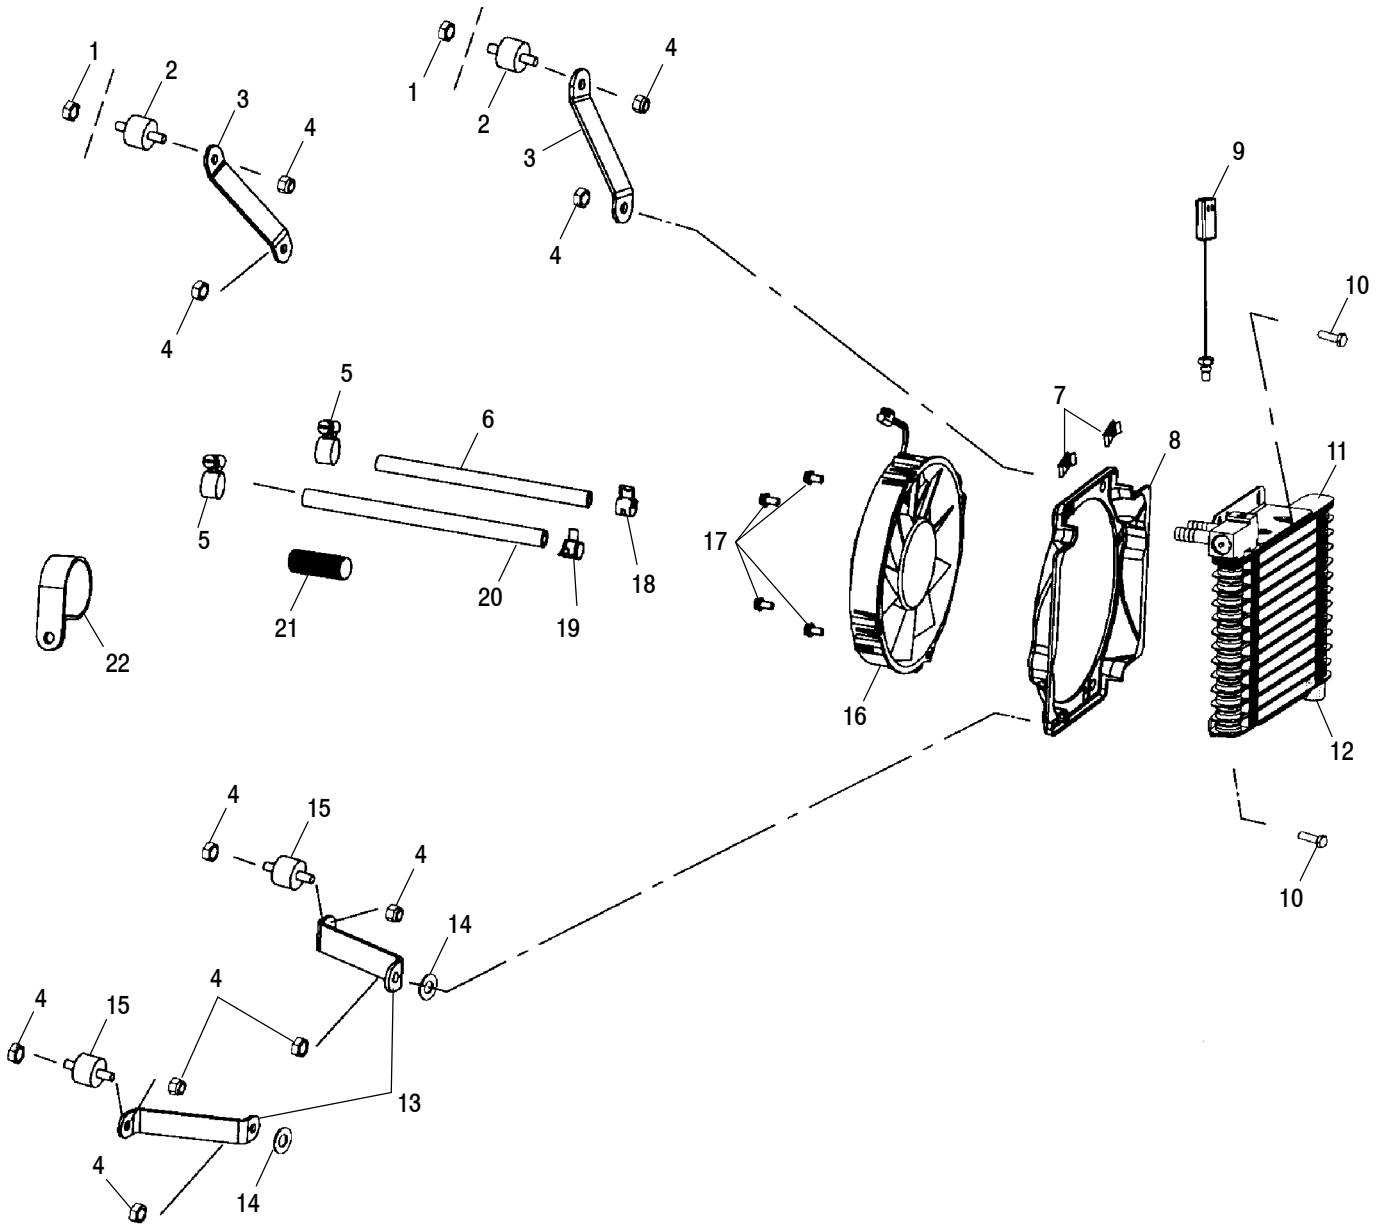

OIL COOLING (If built before 1/01/00)

MAGNUM 325 4X4 A00CD32AA and MAGNUM 325 4X4 A00CD32CA and 325 MAGNUM 4X4 HDS A00CD32FA and 325 MAGNUM 4X4 HDS II A00CD32FB

Ref.	Part No.	Qty.	Description
1	7547069	2	Nutsert
2	3110032	2	Mount, Rubber
3	5242924-067	2	Bracket, Cooling Fan
4	7542122	10	Nut, Nylok
5	7080474	2	Clamp, Hose
6	5411813	1	Hose, Cooler Inlet
7	7670111	4	U-Clip
8	5433353	1	Shroud, Fan
9	4010274	1	Thermister
10	7515158	4	Screw
11	1240064	1	Cooler, Oil

Ref.	Part No.	Qty.	Description
12	7052244	1	Valve, Drain
13	5242983-067	2	Mount, Oil Cooler
14	7558301	2	Washer, Flat
15	3110050	2	Mount, Carburetor
16	2410157	1	Motor, Fan
17	7517659	4	Screw
18	7080862	1	Clamp, Hose
19	7080866	1	Clamp, Hose
20	5411768	1	Hose, Oil Cooler Outlet, Flared
21	8450086-07	1	Tubing, Convuluted
22	7080869	1	P-Clamp

2/00