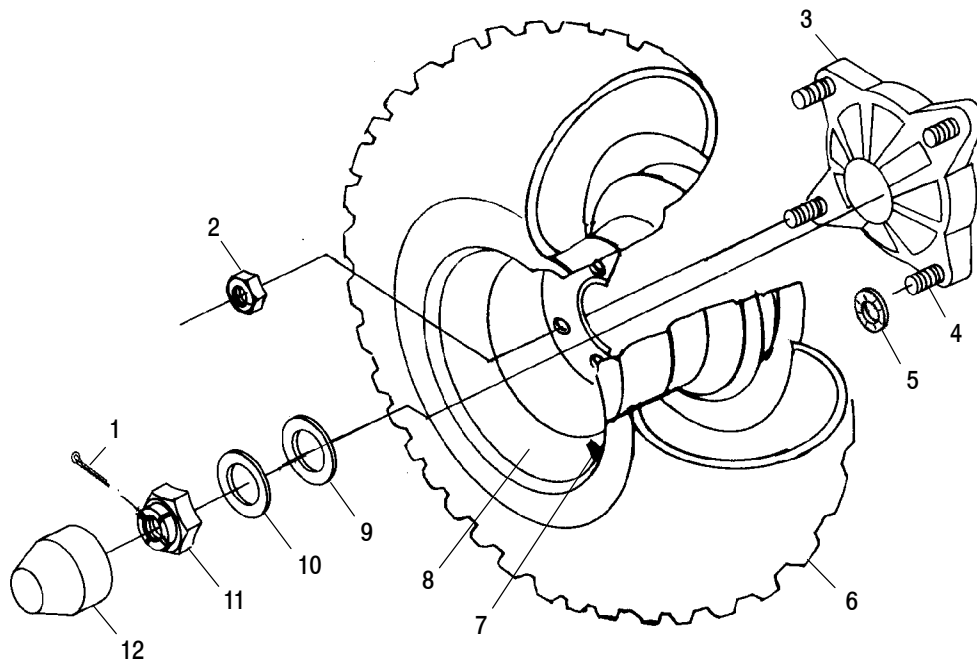

REAR WHEEL DRIVE

MAGNUM 325 4X4 A00CD32AA and MAGNUM 325 4X4 A00CD32CA and 325 MAGNUM 4X4 HDS A00CD32FA and 325 MAGNUM 4X4 HDS II A00CD32FB

Ref.	Part No.	Qty.	Description
1	7661404	2	Pin, Cotter
2	7542714	8	Nut
3	5131777	2	Hub, Wheel, Rear
4	7512673	8	Bolt
5	7670081	8	Pushnut
6	5411710	2	Tire, 24x11.5-10

Ref.	Part No.	Qty.	Description
7	1525017	2	Valve, Rim
8	1520183-117	2	Rim, Rear, Silver
9	7555745	2	Washer
10	7555796	2	Washer
11	7543005	2	Nut
12	5411164	2	Hub, Dust Cover

7/99