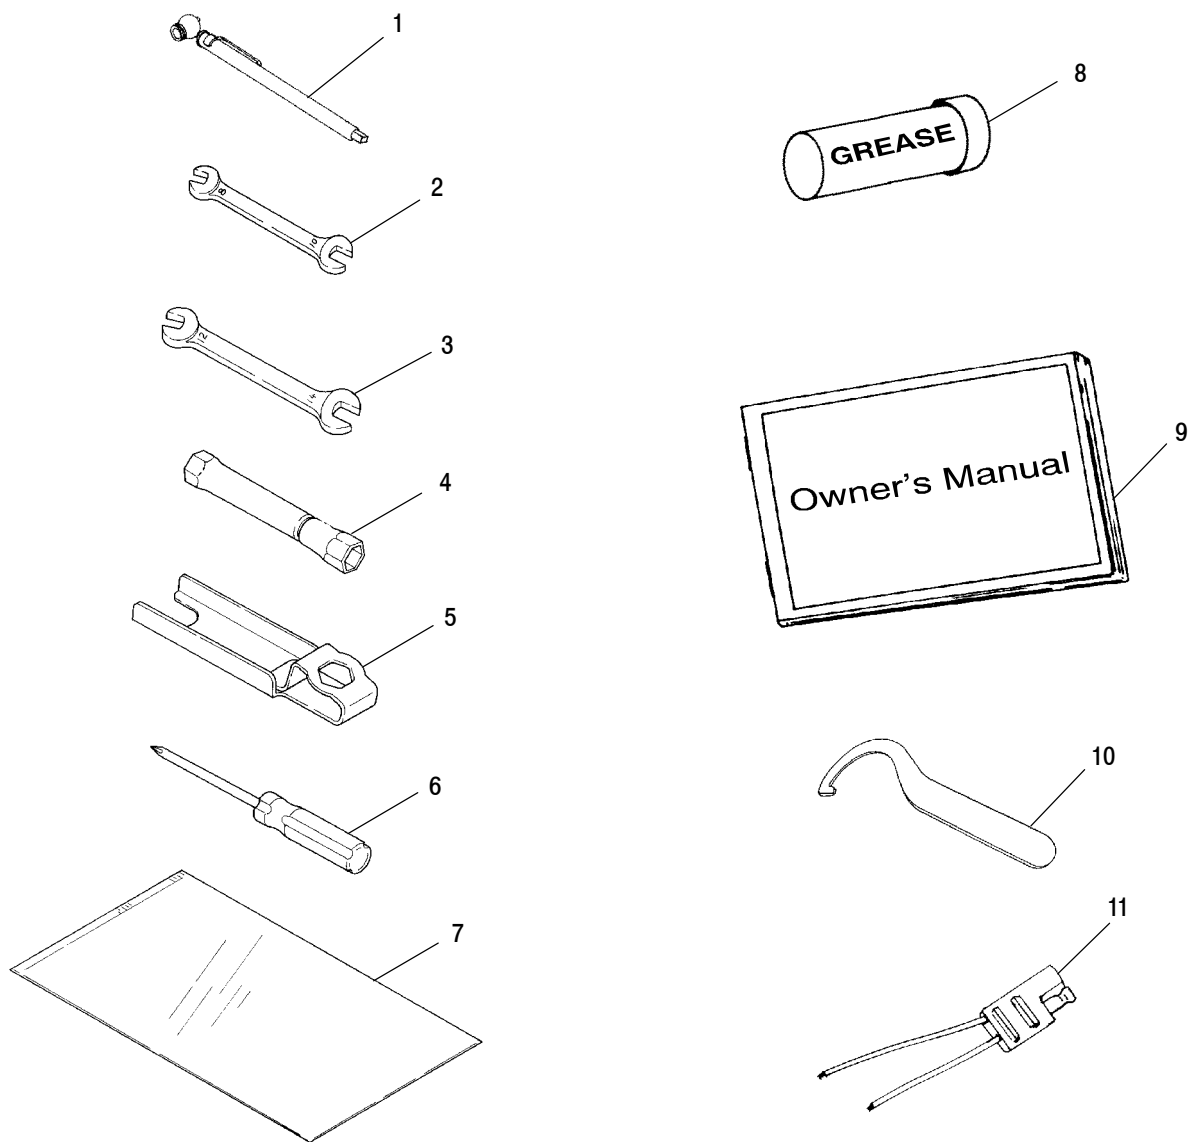

TOOL KIT

MAGNUM 325 4X4 A00CD32AA and MAGNUM 325 4X4 A00CD32CA and 325 MAGNUM 4X4 HDS A00CD32FA and 325 MAGNUM 4X4 HDS II A00CD32FB

Ref. Part No.	Qty.	Description
	1	Kit - Tool (Incl. 2-7)
1	1	Gauge, Tire Pressure
2	1	Wrench, Open 8-10mm
3	1	Wrench, Open 12-14mm
4	1	Wrench, Box
5	1	Puller, Spark Plug (Wrench Handle)
6	1	Screwdriver

Ref. Part No.	Qty.	Description
7	1	Pouch, Tool Kit
8	1	Lube, U-Joint, 3 oz., Case
9	1	Owner's Manual, '00 ATV
	1	Supplement, Owner's Manual, '00 Magnum 325 4x4
10	1	Wrench, Spanner, Cam
11	1	Pigtail, Power