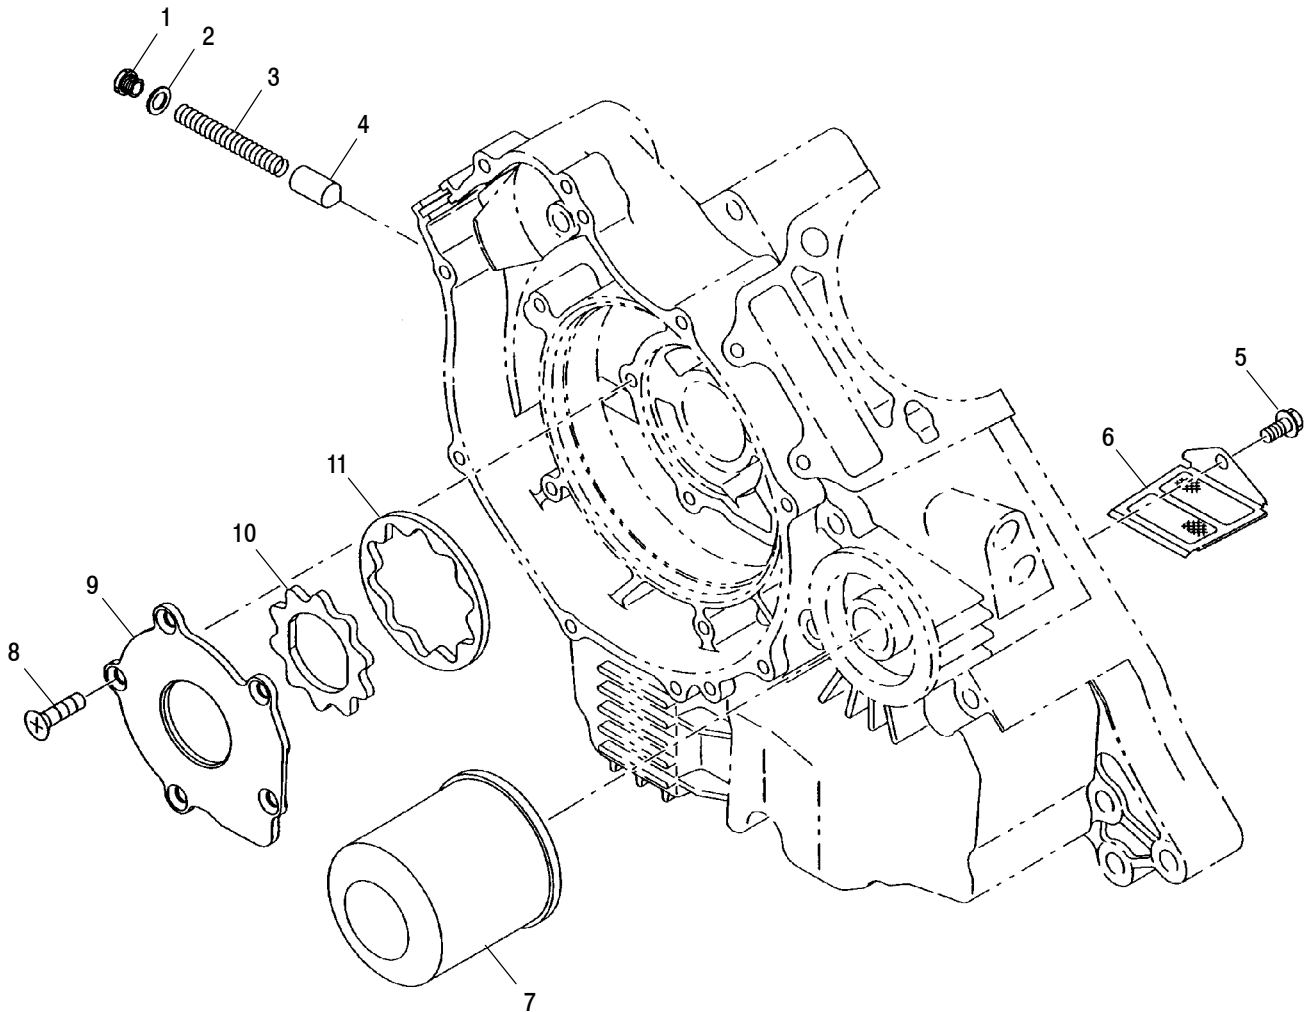

OIL PUMP and OIL FILTER

MAGNUM 325 4X4 A00CD32AA and MAGNUM 325 4X4 A00CD32CA and 325 MAGNUM 4X4 HDS A00CD32FA and 325 MAGNUM 4X4 HDS II A00CD32FB

Ref. Part No.	Qty.	Description
1	1	Plug
2	1	Gasket
3	1	Spring
4	1	Valve, Relief
5	1	Bolt, Flange
6	1	Strainer, Oil
3087015	1	Strainer, Oil (For Engine Serial Numbers 35878-39057 Only)

Ref. Part No.	Qty.	Description
7	1	Filter, Oil
8	5	Screw (If built before 3/1/99)
3086805	5	Screw (If built after 3/1/99)
9	1	Cover, Oil Pump
10	1	Rotor, Inner
11	1	Rotor, Outer