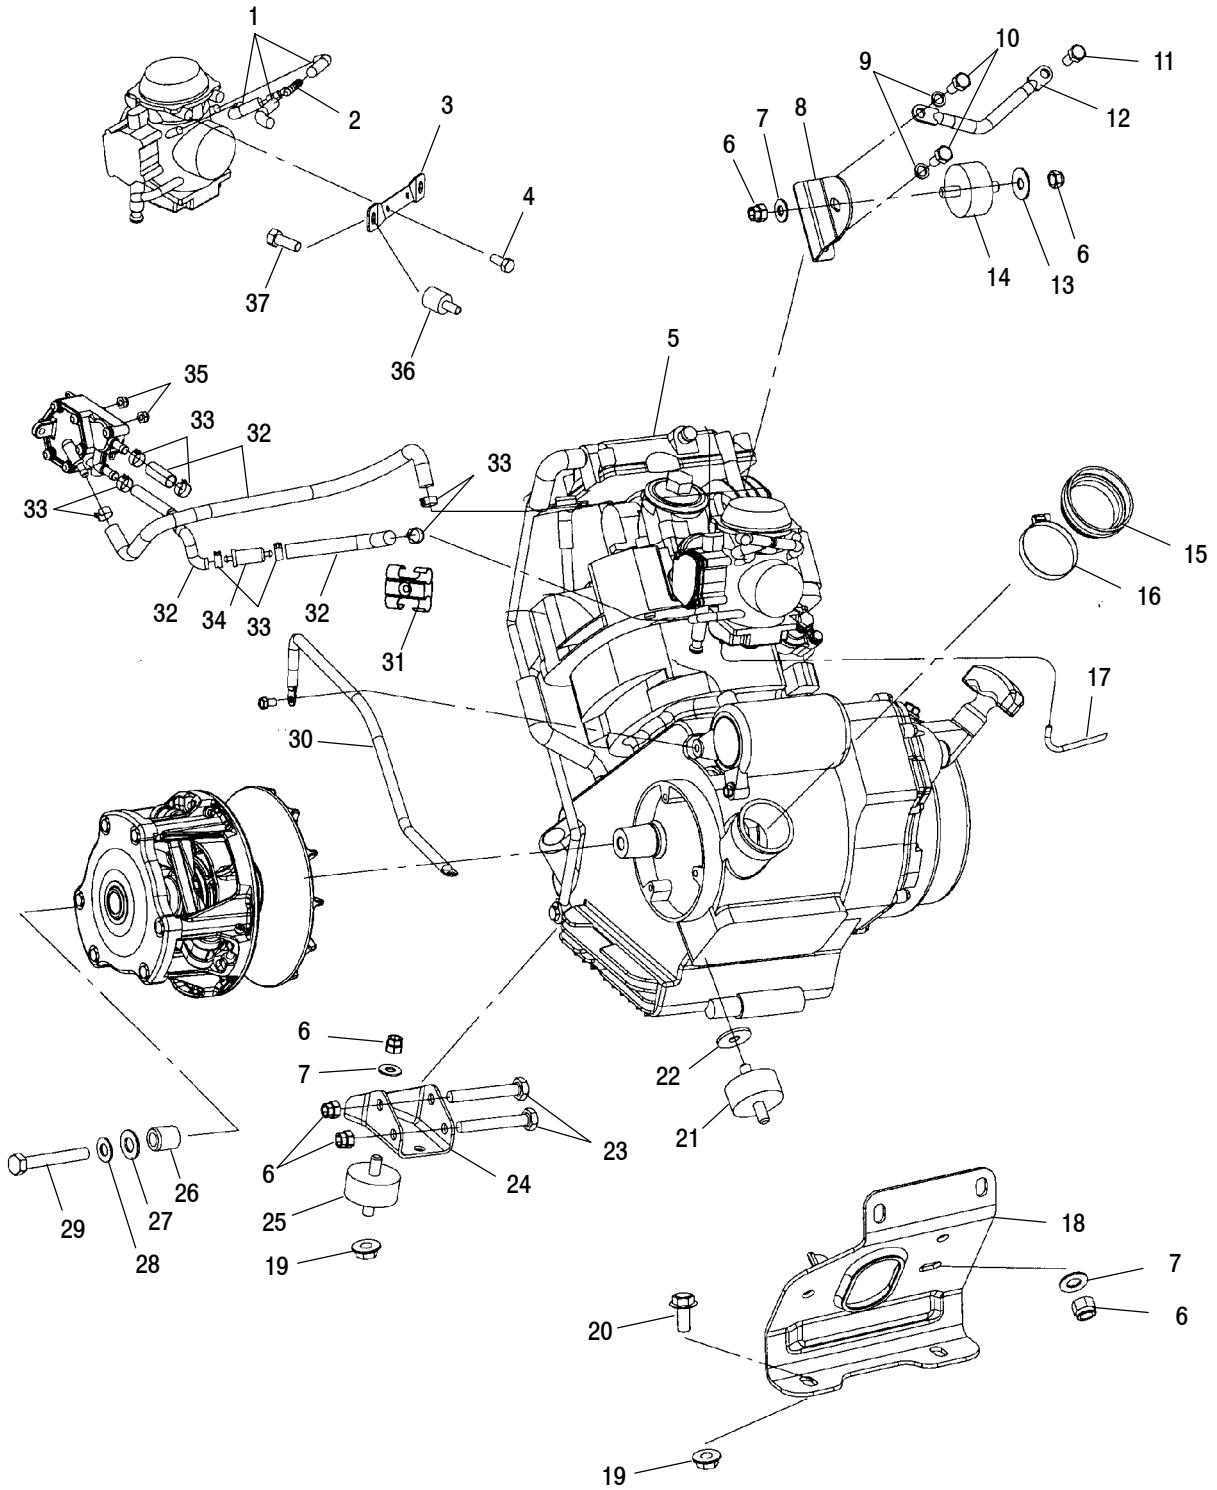

ENGINE MOUNTING

MAGNUM 325 4X4 A00CD32AA and MAGNUM 325 4X4 A00CD32CA and 325 MAGNUM 4X4 HDS A00CD32FA and 325 MAGNUM 4X4 HDS II A00CD32FB

ENGINE MOUNTING

MAGNUM 325 4X4 A00CD32AA and MAGNUM 325 4X4 A00CD32CA and 325 MAGNUM 4X4 HDS A00CD32FA and 325 MAGNUM 4X4 HDS II A00CD32FB

Ref.	Part No.	Qty.	Description	Ref.	Part No.	Qty.	Description
1	8450003-1525	AR	Line, Fuel	18	1012960-067	1	Mount, Engine, Rear (If built before 12/01/99)
2	7052075	1	Fitting, Tee		1013133-067	1	Mount, Engine, Rear (If built after 12/01/99)
3	5243720-067	1	Bracket, Carburetor	19	7547108	4	Nut
4	3084205	2	Screw and Washer	20	7517289	2	Screw
5	3085823	1	Engine, Short Block NOTE: The Short Block assembly contains a crankcase assembly, cylinder & cylinder head assembly and a piston & crankshaft assembly. Prior authorization is required for warranty consideration.	21	3021119	1	Mount, Rubber, Rear
6	7542403	4	Nut	22	7555815	2	Washer
7	7555806	2	Washer	23	7515417	2	Screw
8	5243641-067	1	Bracket, Motor Mount	24	5243288-067	1	Mount, Lower Front
9	7552901	2	Washer	25	3021181	1	Mount, Rubber, Rear
10	7512315	2	Bolt	26	5430261	1	Bushing
11	7512232	1	Screw	27	5210748	1	Washer
12	4010132	1	Cable, Ground Engine	28	7575202	1	Washer
13	7555823	1	Washer	29	7512566	1	Bolt
14	3110068	1	Mount, Rubber Rear	30	4010095	1	Cable, Battery/Engine
15	5411721	1	Boot, Clutch Intake	31	7080482	1	T-Clip
16	7080511	1	Clamp, Narrow Band	32	8450040-600	AR	Line, Fuel
17	8360009-600	AR	Line, Fuel	33	7080003	8	Clamp, Hose
				34	2530009	1	Filter
				35	7546601	2	Nut, Nylok
				36	3110079	2	Mount, Rubber
				37	7517615	2	Screw

2/00