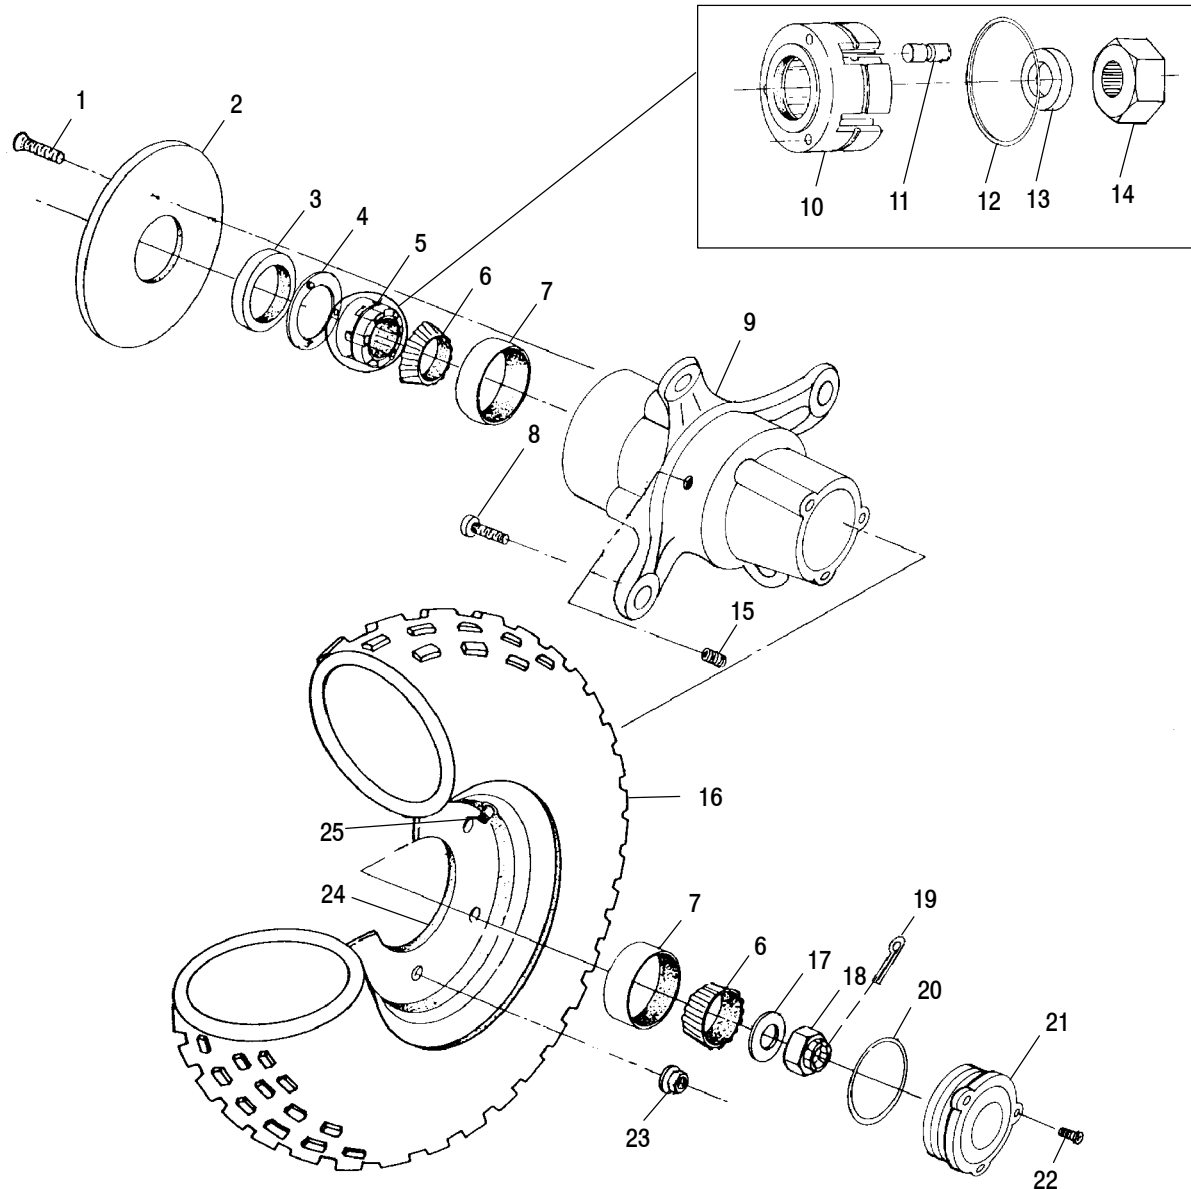

FRONT WHEEL

MAGNUM 325 4X4 A00CD32AA and MAGNUM 325 4X4 A00CD32CA and 325 MAGNUM 4X4 HDS A00CD32FA and 325 MAGNUM 4X4 HDS II A00CD32FB

Ref.	Part No.	Qty.	Description
1	7512325	8	Bolt
2	5211869	2	Disc, Brake
3	3610019	2	Seal, Front Hub
4	5211148	2	Plate, Armature
5	1520281	2	Clutch, Front Hub, Elec./Mech.
6	3554506	4	Bearing, Tapered Roller Cone
7	3554507	4	Bearing, Tapered Roller Cup
8	7515523	8	Stud
9	1520243	2	Asm., Hub w/Bearing Race (Incl.3,7,8)
10	3250028	2	Cage, Roll
11	3250010	12	Roll
12	3250032	2	Spring, Garter
13	1321814	2	Spacer

Ref.	Part No.	Qty.	Description
14	3250030	2	Cam
15	7052045	2	Plug, Magnetic Drain
16	5411709	2	Tire (24x8-12)
17	7556004	2	Washer
18	7542810	2	Nut, Slotted
19	7661401	2	Pin, Cotter
20	5410470	2	O-Ring
21	5432611	2	Cap, Hub
22	7512027	6	Screw
23	7542459	8	Nut
24	1520269-117	2	Rim, Front
25	1525017	2	Valve, Rim