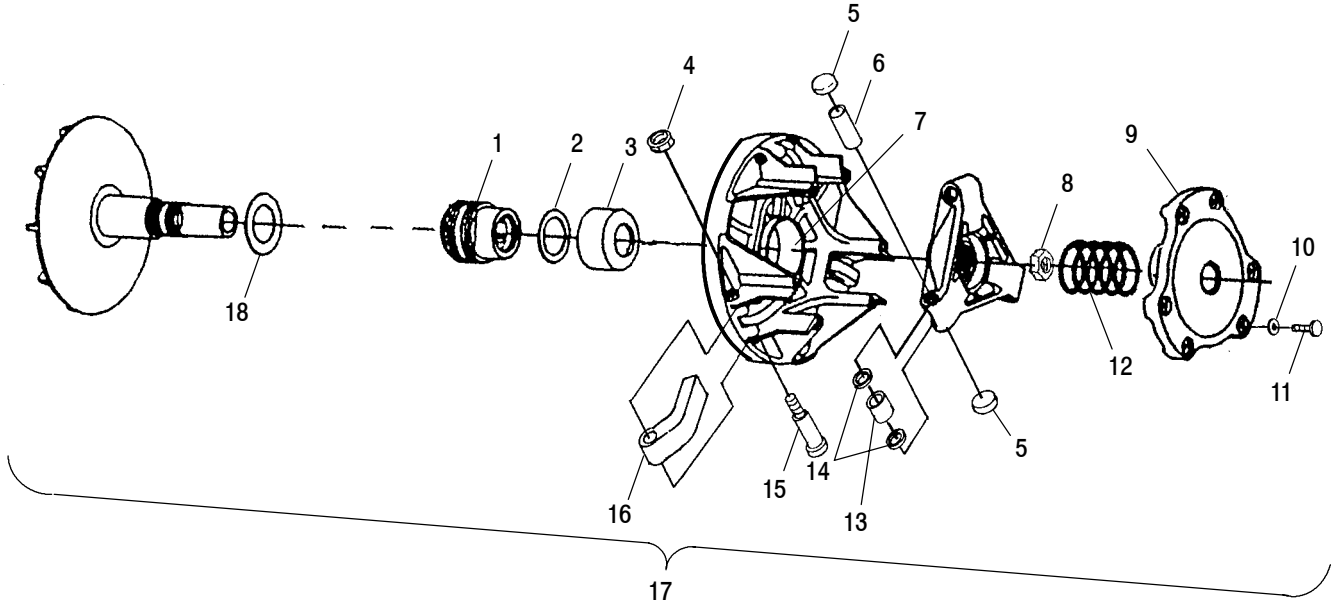

DRIVE CLUTCH

325 MAGNUM 4X4 A00CD32FA and 325 MAGNUM 4X4 A00CD32FB

Ref. Part No.	Qty.	Description
1	1	Clutch, One Way Drive
2	1	Washer
3	1	Spacer
4	3	Nut, FLEXLOC
5	6	Button, Clutch, Stemless
6	3	Pin, Roller
7	1	Bearing
8	1	Nut, Jam
9	1	Cover, Bearing
10	1	Washer, Spring Lock

Ref. Part No.	Qty.	Description
11	6	Bolt
12	1	Spring, Clutch
13	3	Roller and Bushing
14	6	Washer, Multilube
15	3	Bolt, Shoulder
16	3	Weight, Shift, 16 MH
17	1	Asm., Drive Clutch, Braking (Incl. All Less 12,7)
18	1	Washer