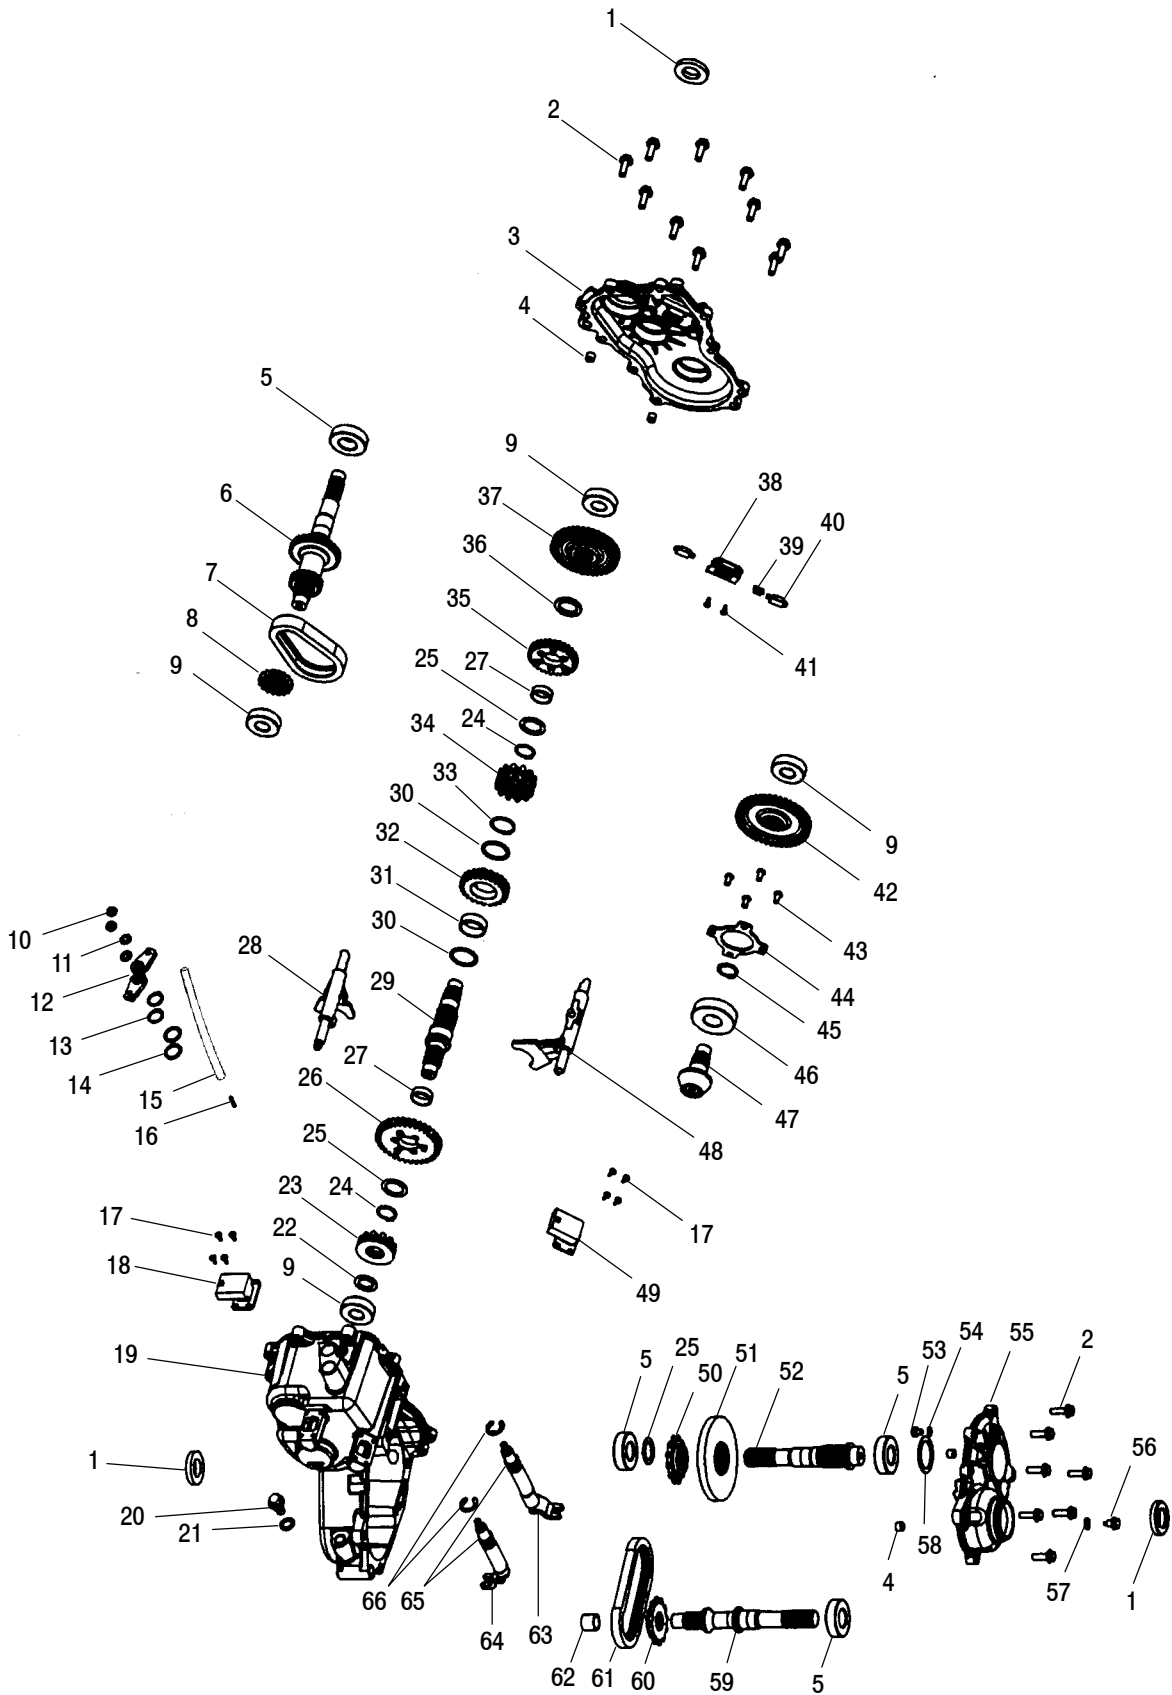

MAIN GEARCASE

MAGNUM 325 4X4 A00CD32AA and MAGNUM 325 4X4 A00CD32CA and 325 MAGNUM 4X4 HDS A00CD32FA and 325 MAGNUM 4X4 HDS II A00CD32FB

C9

MAIN GEARCASE

MAGNUM 325 4X4 A00CD32AA and MAGNUM 325 4X4 A00CD32CA and 325 MAGNUM 4X4 HDS A00CD32FA and 325 MAGNUM 4X4 HDS II A00CD32FB

Ref.	Part No.	Qty.	Description	Ref.	Part No.	Qty.	Description
	1341296	1	Asm., Gearcase, Main (Incl. all less 11)(AA)(CA)(FB)	31	3233014	1	Bearing, Needle
	1341336	1	Asm., Gearcase, Main (Incl. 1-48,50-66)(FA)	32	3233599	1	Sprocket, 24T
1	3233248	3	Seal (FA)	33	3233029	1	Ring, Retaining
	3233788	3	Seal (AA)(CA)(FB)	34	3233533	1	Engagement Dog, H/R, HLR
2	3233252	17	Screw	35	3233600	1	Gear, 30T
3	3233610	1	Gearcase, LH (AA)(CA)(FB)	36	3233613	1	Spacer
	3233763	1	Cover, LH (FA)	37	3233708	1	Gear, Helical, 36T (AA)(CA)(FB)
4	3233529	4	Pipe, Knock		3233762	1	Gear, Helical, 34T (FA)
5	3233019	4	Bearing, Ball	38	3233309	1	Bracket, Interlock
6	3233604	1	Shaft, Input, 31T (AA)(CA)(FB)	39	3233032	1	Spring, Shifting, Interlock
	3233756	1	Shaft, Input, 31T (FA)	40	3233308	2	Pin, Interlock
7	3233036	1	Chain, Silent	41	3233747	2	Screw
8	3233603	1	Gear, 16T w/22T Spline (AA)(CA)(FB)	42	3233709	1	Gear, Helical, 48T (AA)(CA)(FB)
	3233755	1	Gear, 14/19T (FA)		3233764	1	Gear, Helical, 50T (FA)
9	3233018	4	Bearing, Ball	43	3233608	4	Screw (Qty. 8 for FA)
10	3233055	2	Nut, FLEXLOC (FA)	44	3233609	1	Cover, Bearing, Center
	3233961	2	Nut, Lock (AA)(CA)(FB)	45	3233106	1	Ring, Retaining
11	3233054	2	Washer, Flat (FA)	46	3233607	1	Bearing, Ball
12	3233153	2	Bellcrank	47	3233606	1	Shaft, 10T, Spiral Bevel
13	3233045	2	Ring, Retaining	48	3233605	1	Fork, Shift, Low (AA)(CA)(FB)
14	3233040	2	Washer		3233759	1	Fork, Shift, Low/Park (FA)
15	8360009-600	AR	Line, Vent	49	3233617	1	Switch, 2 Position (AA)(CA)(FB)
16	3233037	1	Tube, Vent	50	3233620	1	Sprocket, 12T w/18T Spline
17	3233749	8	Screw	51	3233621	1	Gear, Spiral, Bevel, 31T
18	3233615	1	Switch, 3 Position (Qty. 2 for FA)	52	3233622	1	Shaft, Rear Output
19	3233902	1	Gearcase, Main (AA)(CA)(FB)	53	3233582	1	Button, Thrust
	3233765	1	Gearcase, RH (FA)	54	3233583	1	Shim
20	3233711	1	Plug	55	3233623	1	Cover, Output (FA)
21	3233324	1	Washer		3233781	1	Cover, Output (AA)(CA)(FB)
22	3233628	1	Washer	56	3233253	1	Plug, Drain (FA)
23	3233629	1	Engagement Dog, Low (AA)(CA)(FB)		3233777	1	Plug, Drain (AA)(CA)(FB)
	3233758	1	Engagement Dog, Low/Park (FA)	57	3233254	1	Washer
24	3233306	2	Ring, Retaining	58	3233611	1	Shim
25	3233619	3	Washer, Thrust	59	3233625	1	Shaft, Front Output
26	3233631	1	Gear (AA)(CA)(FB)	60	3233093	1	Sprocket, 12T
	3233760	1	Gear, 36T (FA)	61	3233626	1	Chain, Roller
27	3233103	2	Bearing, Needle	62	3233552	1	Bushing, Garlock
28	3233602	1	Fork, Shift, H/R	63	3233624	1	Shaft, Shift, Low
29	3233598	1	Shaft, Reverse (AA)(CA)(FB)	64	3233627	1	Shaft, Shift, H/R
	3233761	1	Shaft, Reverse (FA)	65	3233548	2	O-Ring
30	3233012	2	Washer, Thrust	66	3233618	2	Ring, Retaining