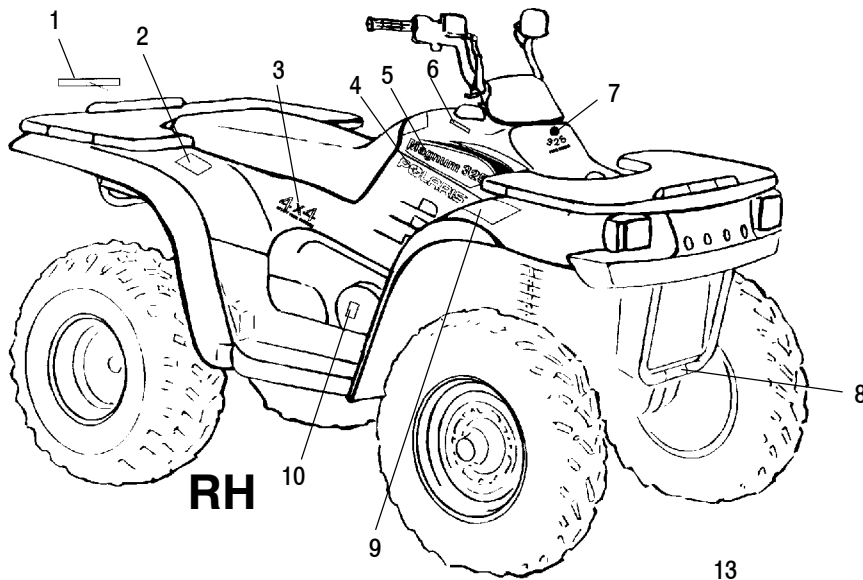

DECALS

MAGNUM 325 4X4 A00CD32AA and MAGNUM 325 4X4 A00CD32CA and 325 MAGNUM 4X4 HDS A00CD32FA and 325 MAGNUM 4X4 HDS II A00CD32FB

Ref.	Part No.	Qty.	Description
1	7074954	2	Decal - Rack/Warning
2	7074110	1	Decal - Load Distribution, 4W
3	7078022	1	Decal - "4x4", Shaft Ride Sys., RH
4	7077780	2	Decal - "POLARIS" Side Panel
5	7078017	1	Decal - Tank Side, RH
6	7074935	1	Decal - Warning, AWD Switch
7	7078315	1	Logo, "45th Anniversary" (If built before 1/01/00)
	7078465	1	Logo, Polaris Star (If built after 1/01/00)
8	7074220	1	Decal - "Macpherson Strut"
9	7078354	1	Decal - Discretionary Warning, ATV

Ref.	Part No.	Qty.	Description
10	7078577	1	Decal - Drain Recoil
11	7078015	1	Decal - "325" Front Cover (AA)(AB)
	7079007	1	Decal - "325 4 Stroke HDS" (FA)
	7079008	1	Decal - "325 4 Stroke HDS II" (FB)
12	7077919	1	Decal - Warning, General, CPSC
13	7079604	1	Decal - Warning, Override, AWD
14	7078016	1	Decal - Tank Side, LH
15	7078253	1	Decal - Age Warning, ATV
16	7078018	1	Decal - "4x4", Shaft Ride Sys., LH
17	7077920	1	Decal - Passenger Warning
18	7078004	1	Decal - Tire Pressure

10/00