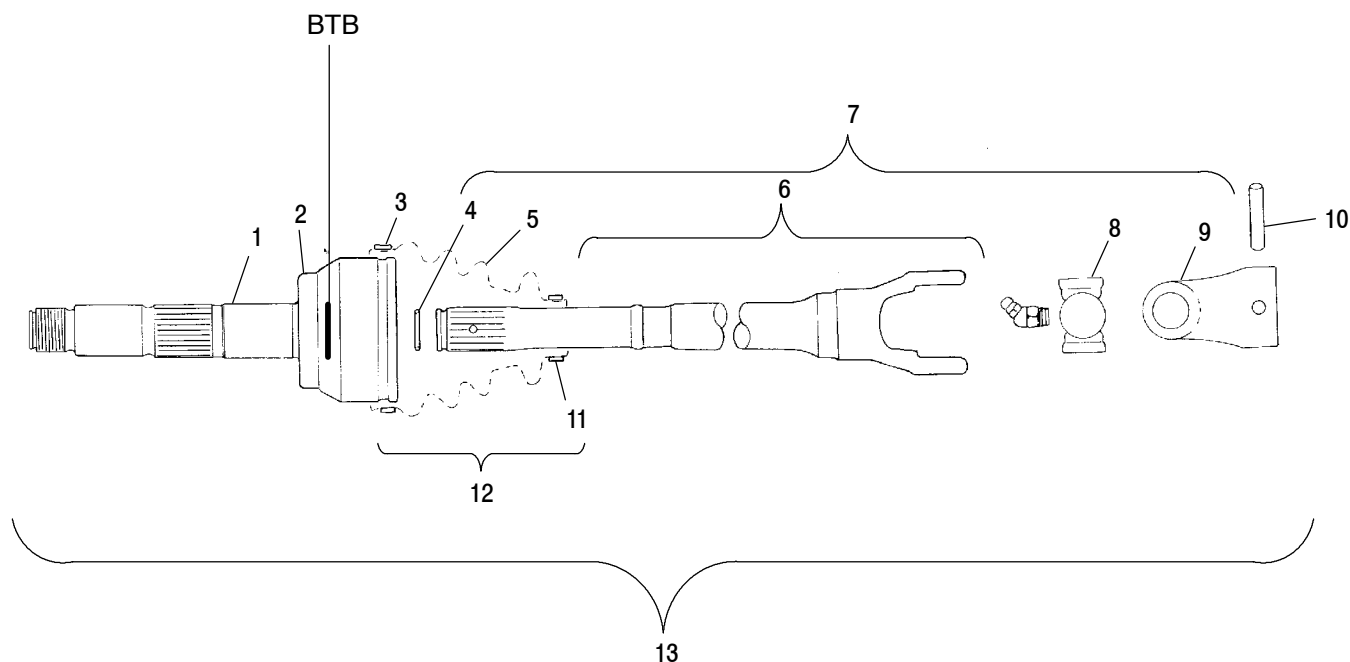

CV JOINT - BTB

MAGNUM 325 4X4 A00CD32AA and MAGNUM 325 4X4 A00CD32CA and 325 MAGNUM 4X4 HDS A00CD32FA and 325 MAGNUM 4X4 HDS II A00CD32FB

Ref.	Part No.	Qty.	Description
1	1380119	2	Asm., CV Housing w/Sleeve
2	5222299	1	Sleeve, Drive Shaft Seal
3	3260115	1	Clamp, CV Joint, Large
4	7670091	1	Circlip
5	5411106	1	Boot, CV Joint
6	1380094	1	Shaft Replacement (Incl. 4)
7	1380092	1	Cardan Replacement (Incl. 4,6,8,9)

Ref.	Part No.	Qty.	Description
8	2200771	1	Kit - Cross and Bearing
9	3260130	1	Yoke, Splined
10	7661913	1	Pin, Spring
11	7080627	1	Clamp, Small Band
12	2200773	1	Kit - Boot Replacement, CV Joint (Incl. 3,5,11)
13	2200961	1	Kit - Drive Shaft w/Sleeve

11/98