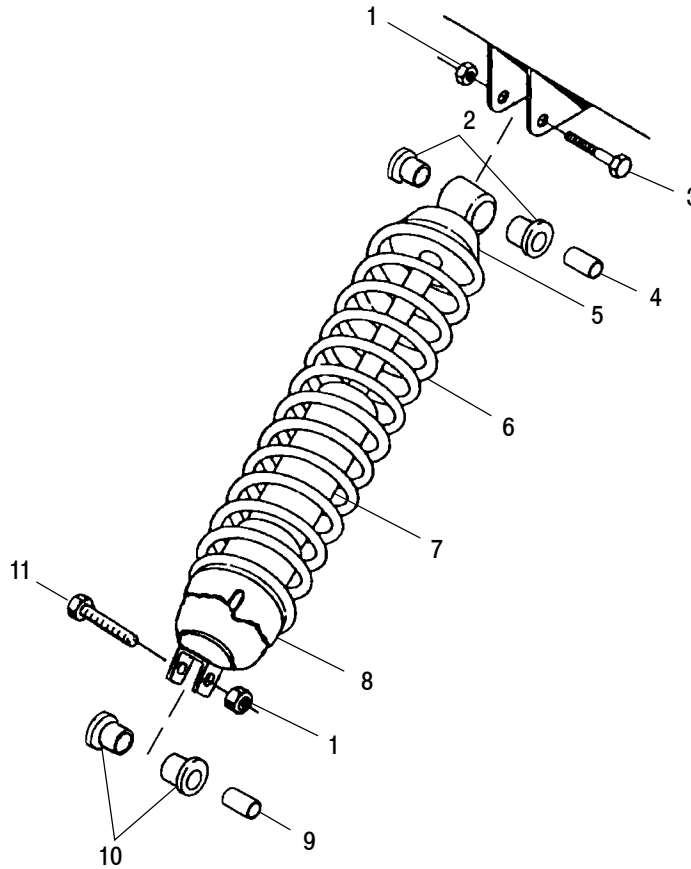

SHOCK MOUNTING

MAGNUM 325 4X4 A00CD32AA and MAGNUM 325 4X4 A00CD32CA and 325 MAGNUM 4X4 HDS A00CD32FA and 325 MAGNUM 4X4 HDS II A00CD32FB

Ref. Part No.	Qty.	Description
1	2	Nut, Nylok
2	2	Bushing (If built before 6/21/99)
3	1	Screw
4	1	Tube (If built before 6/21/99)
5	1	Retainer, Shock
6	1	Spring (For 7041774)(If built before 6/21/99)
7041849-067	1	Spring (For 7041890)(If built after 6/21/99)
7041815-067	1	Spring (FA)(FB)

Ref. Part No.	Qty.	Description
7	1	Shock (If built before 6/21/99)
7041890	1	Shock (If built after 6/21/99)
8	1	Cam, Adjuster (For 7041774)(If built before 6/21/99)
5630551	1	Cam, Adjuster (For 7041890)(If built after 6/21/99)
9	1	Tube
10	2	Bushing
11	1	Screw

2/00