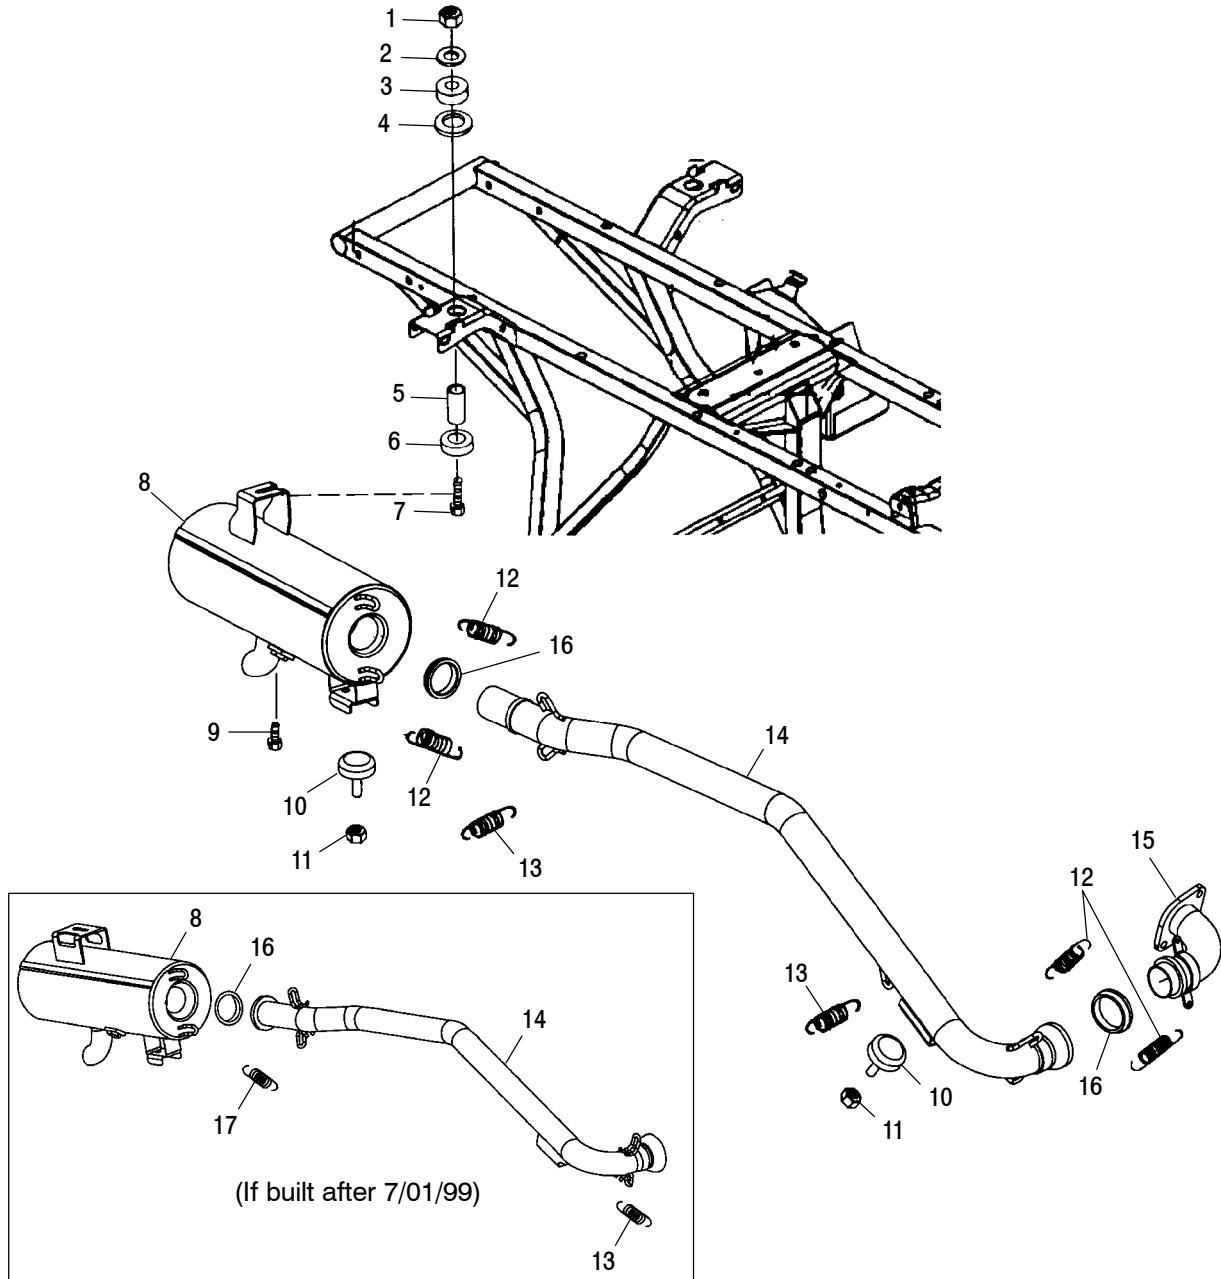

EXHAUST SYSTEM

MAGNUM 325 4X4 A00CD32AA and MAGNUM 325 4X4 A00CD32CA and 325 MAGNUM 4X4 HDS A00CD32FA and 325 MAGNUM 4X4 HDS II A00CD32FB

Ref. Part No.	Qty.	Description
1	1	Nut, Nylok
2	1	Washer
3	1	Washer, Rubber
4	1	Washer (If built before 7/01/99)
5	1	Bushing (If built before 7/01/99)
5132295	1	Bushing (If built after 7/01/99)
6	1	Dampener, Vib. (If built before 7/01/99)
5411790	1	Dampener, Vib. (If built after 7/01/99)
7	1	Bolt, Carriage (If built before 7/01/99)
7515339	1	Bolt (If built after 7/01/99)
7515394	1	Screw, Carriage (If built after 8/12/99)
8	1	Silencer (If built before 7/01/99)
1260961-029	1	Silencer (If built after 7/01/99)

Ref. Part No.	Qty.	Description
9	1	Bolt
10	2	Mount, Torque Stop
11	2	Nut
12	4	Spring, Exhaust
13	2	Spring, Exhaust (If built before 7/01/99) (Only 1 used if built after 7/01/99)
14	1	Headpipe (If built before 7/01/99)
1260987-029	1	Headpipe (If built after 7/01/99)
15	1	Manifold, Black
16	2	Seal, Exhaust
17	1	Spring, Exhaust (If built after 7/01/99)