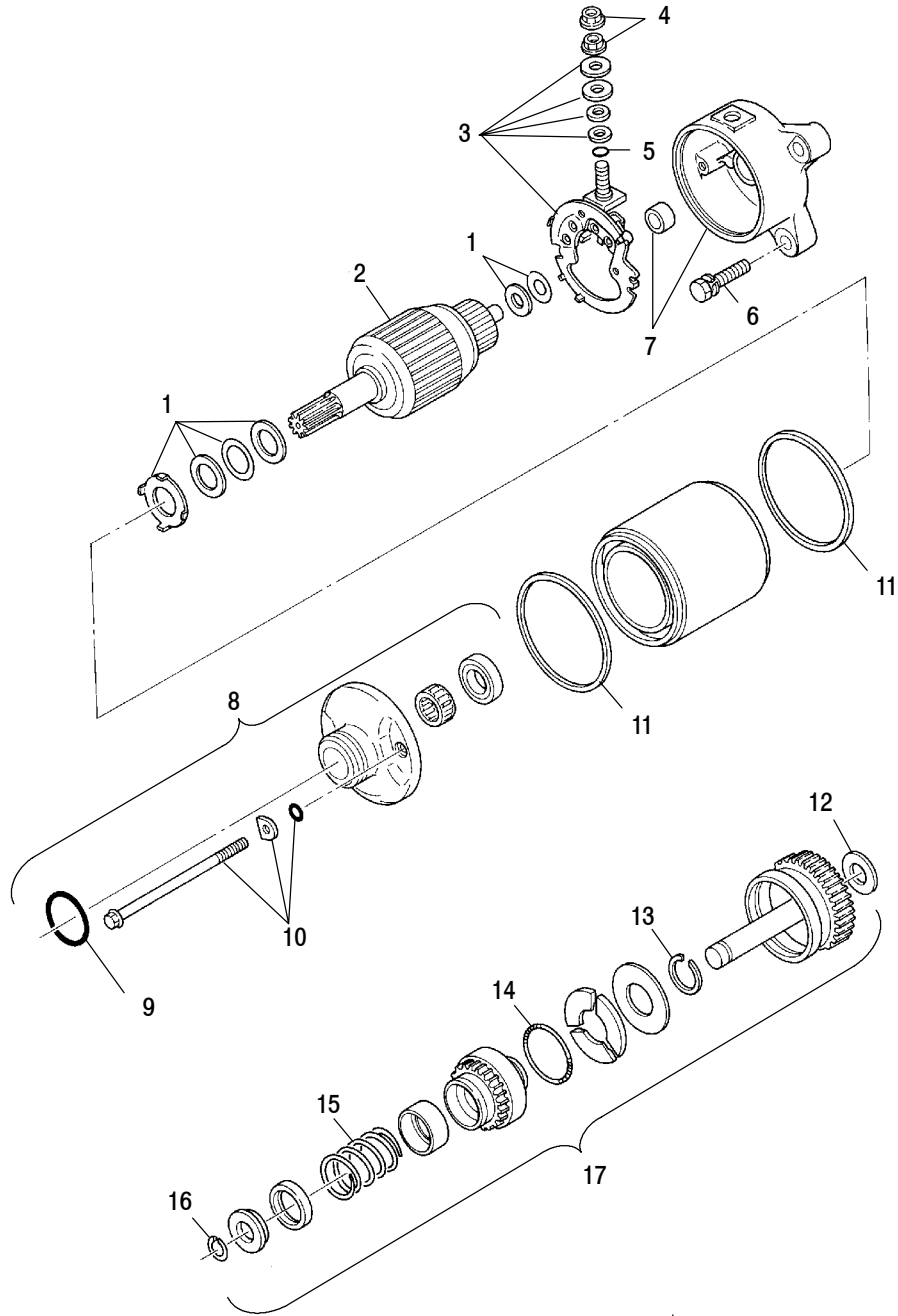

STARTING MOTOR

MAGNUM 325 4X4 A00CD32AA and MAGNUM 325 4X4 A00CD32CA and 325 MAGNUM 4X4 HDS A00CD32FA and 325 MAGNUM 4X4 HDS II A00CD32FB

Ref. Part No.	Qty.	Description
		1 Motor, Starting (Incl. 1-5,7-11)
1	1	3084982 Washer Set
2	1	3085353 Armature
3	1	3084406 Brush, Carbon
4	2	3083649 Nut, Flange
5	3	3084408 O-Ring
6	2	3082038 Bolt and Washer
7	1	3085034 Bracket, Rear
8	1	3085033 Asm., Front Bracket (Incl. 9)

Ref. Part No.	Qty.	Description
9	1	3240114 O-Ring
10	2	3084983 Asm., Set Bolt (Incl. 5)
11	2	3084405 Ring, Rubber
12	1	3083737 Washer, Gear Shaft
13	1	3084412 Clip
14	1	3084411 Spring, Weight
15	1	3084410 Spring, Return
16	1	3084409 Clip
17	1	3085394 Asm., Gear Shaft (Incl. 12-16)