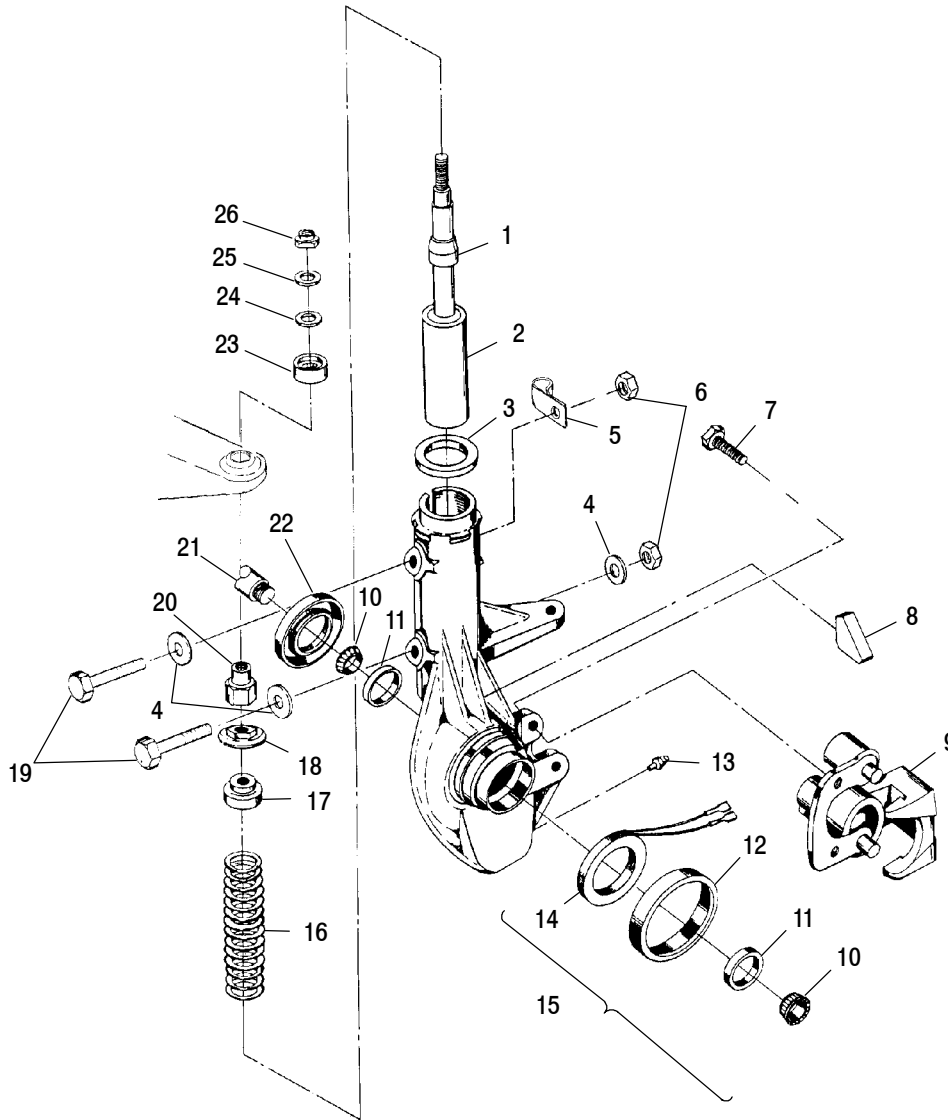

FRONT STRUT

MAGNUM 325 4X4 A00CD32AA and MAGNUM 325 4X4 A00CD32CA and 325 MAGNUM 4X4 HDS A00CD32FA and 325 MAGNUM 4X4 HDS II A00CD32FB

Ref.	Part No.	Qty.	Description
1	5411608	2	Bumper
2	7041761	2	Strut, Front
3	5211115	2	Washer
4	7558402	6	Washer
5	7080573	2	Clamp, Rubber Coated
6	7542303	4	Nut
7	7517445	4	Screw
8	5810439	2	Retainer, Strut Casting Wire
9	-----	1	Asm., Front Brake Caliper, RH (See Front Brake Pg. B8 for Details)
10	3554509	4	Bearing, Tapered Roller
11	3554507	4	Bearing, Tapered Roller Cup
12	5222193	2	Sleeve, Hubstrut Seal
13	7080306	2	Fitting, Lubrication
14	2410133	2	Coil, Magnetic

Ref.	Part No.	Qty.	Description
15	2201311	1	Asm., Hubstrut, LH (32mm)
	2201312	1	Asm., Hubstrut, RH (32mm)
16	7041375-067	2	Spring, Coil
17	5243364	2	Retainer, Spring
18	5432871	2	Ball, Pivot, Bottom
19	7515339	4	Bolt
20	5132062	2	Spacer
21	-----	1	Kit - Drive Shaft w/Sleeve (See CV Joint - BTB Pg. B4, Ref. 13)
22	3610028	2	Seal, Hubstrut
23	5432872	2	Ball, Pivot, Top
24	5810291	2	Spacer, Rubber
25	7555749	2	Washer
26	7547104	2	Nut