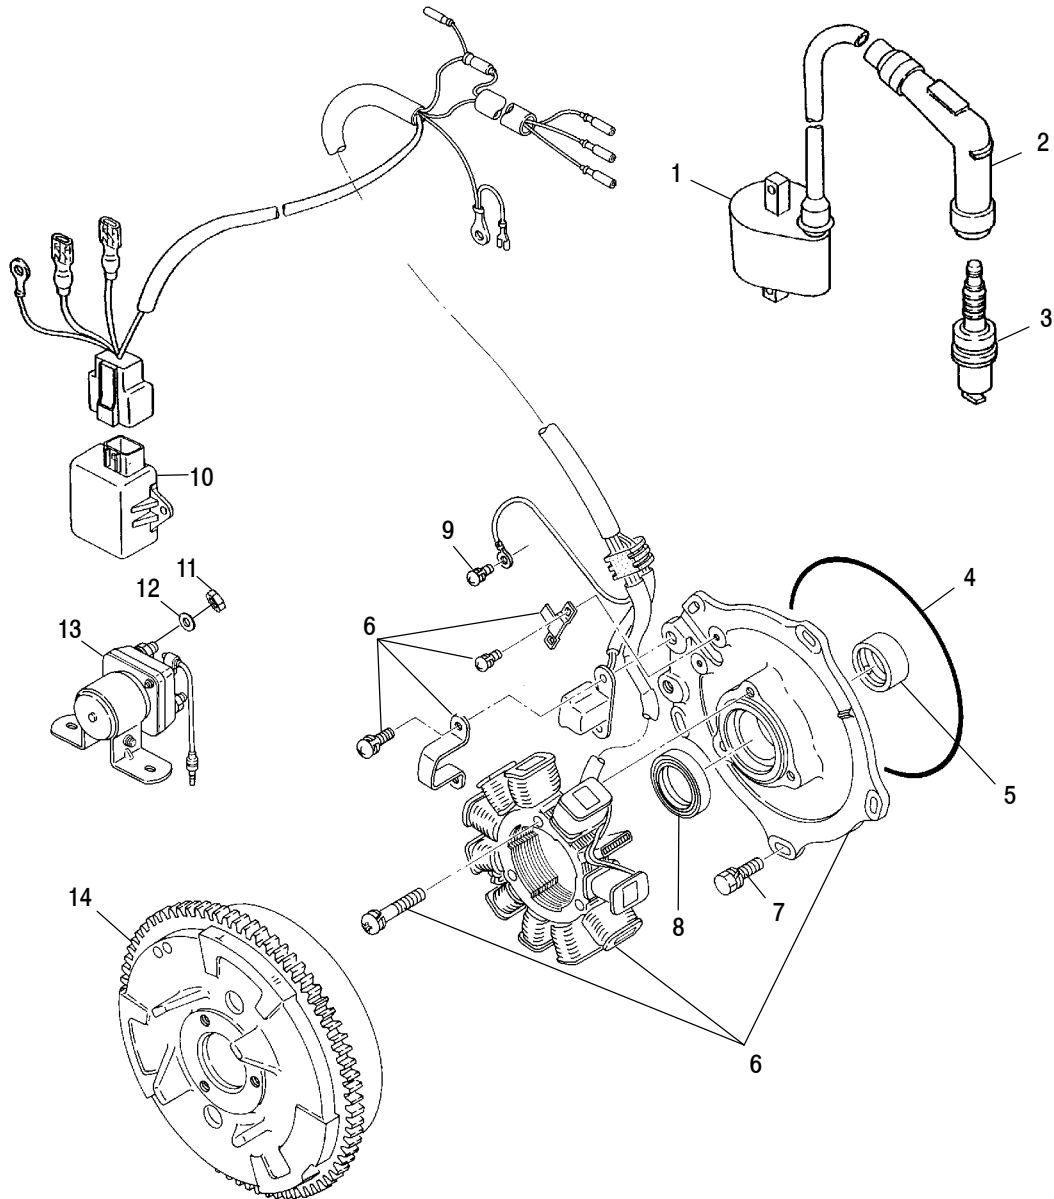

MAGNETO

MAGNUM 325 4X4 A00CD32AA and MAGNUM 325 4X4 A00CD32CA and 325 MAGNUM 4X4 HDS A00CD32FA and 325 MAGNUM 4X4 HDS II A00CD32FB

Ref. Part No.	Qty.	Description
1	1	Asm., Ignition Coil (Incl. 1,2)
3086484	1	Ignition Coil (If built before 3/1/99)
3086807	1	Ignition Coil (If built after 3/1/99)
2	1	Cap, Spark Plug
3	1	Plug, Spark
4	1	O-Ring
5	1	Bearing, Dry
6	1	Asm., Plate (Incl. 5,8)(Incl. 9 if built before 3/1/99 only)

Ref. Part No.	Qty.	Description
7	5	Bolt and Washer
8	1	Seal, Oil
9	1	Screw and Washer (If built before 3/1/99 only)
10	1	CDI System
11	2	Nut
12	2	Washer, Spring
13	1	Switch, Magnetic
14	1	Flywheel w/Ring Gear