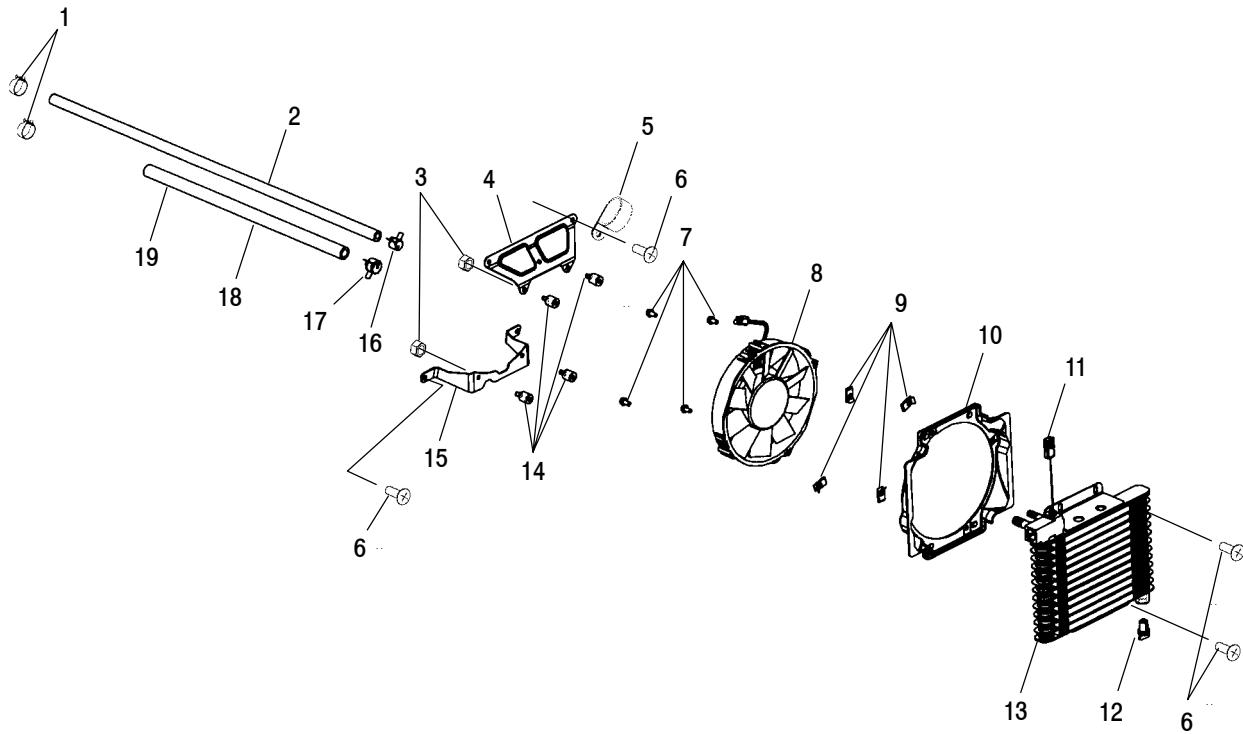

OIL COOLING (If built after 1/01/00)

MAGNUM 325 4X4 A00CD32AA and MAGNUM 325 4X4 A00CD32CA and 325 MAGNUM 4X4 HDS A00CD32FA and 325 MAGNUM 4X4 HDS II A00CD32FB

Ref.	Part No.	Qty.	Description
1	7080474	2	Clamp, Hose
2	5411813	1	Hose, Inlet
3	7542122	4	Nut
4	5243783-067	1	Bracket, Top
5	7080869	1	Clamp, Rubber Coated
6	7515158	8	Screw
7	7517659	4	Screw
8	2410157	1	Motor, Fan
9	7670111	4	U-Clip
10	5433353	1	Shroud

Ref.	Part No.	Qty.	Description
11	4010274	1	Thermister
12	7052244	1	Plug, Drain
13	1240064	1	Cooler, Oil to Air
14	3021186	4	Mount, Rubber
15	5244069-067	1	Bracket, Bottom
16	7080862	1	Clamp
17	7080866	1	Clamp, Hose
18	5411768	1	Hose, Outlet, Flared
19	8450086-07	AR	Tubing, Convoluted

11/99