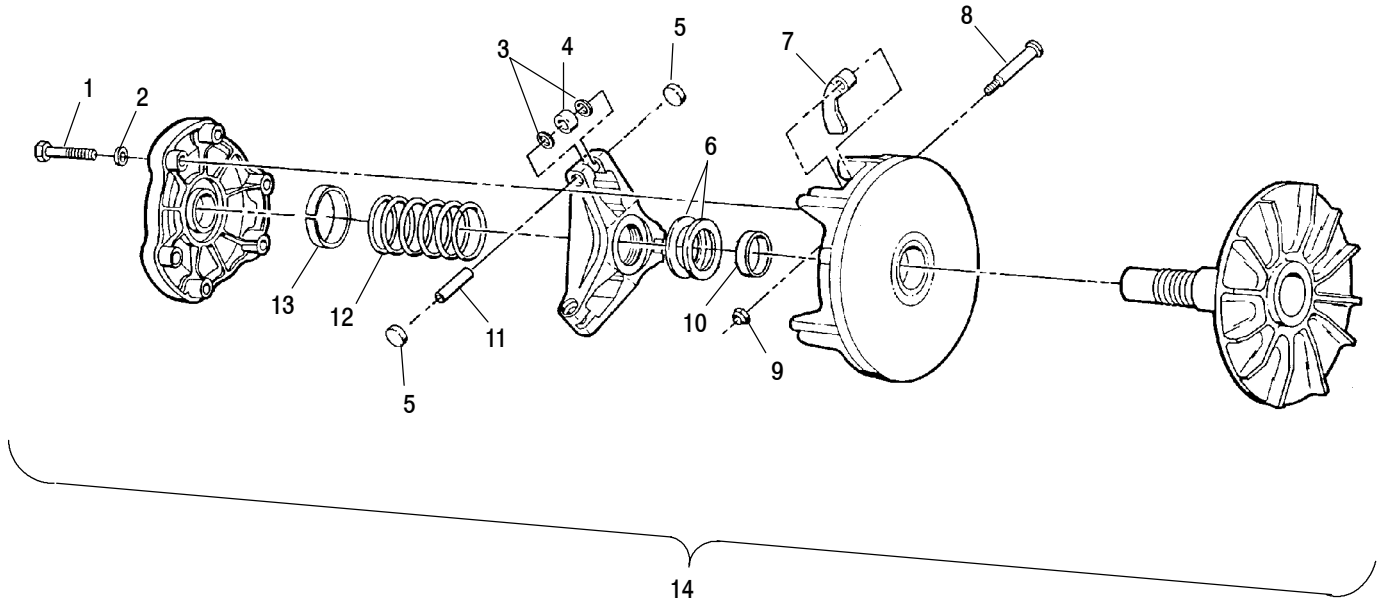

DRIVE CLUTCH

MAGNUM 325 4X4 A00CD32AA and MAGNUM 325 4X4 A00CD32CA

Ref.	Part No.	Qty.	Description
1	7512176	6	Bolt
2	7552801	6	Washer
3	5430945	6	Washer, Multilube
4	1321457	3	Roller and Bushing
5	5431936	6	Button, Clutch
6	5210752	AR	Spacer (.020)
	5242981	AR	Spacer (.025)
	5210753	AR	Spacer (.032)
	5210754	AR	Spacer (.050)

Ref.	Part No.	Qty.	Description
7	5630279	3	Weight, Shift, 16
8	7512266	3	Bolt, Shoulder
9	7541906	3	Nut, FLEXLOC
10	3576504	1	Bearing, Moveable (1/2")
11	5020422	3	Pin, Roller
12	7041157	1	Spring, Clutch
13	3576510	1	Cover, Bearing
14	1321632	1	Asm., Drive Clutch, ATV-08 (Incl. All Less 7,12)

2/00