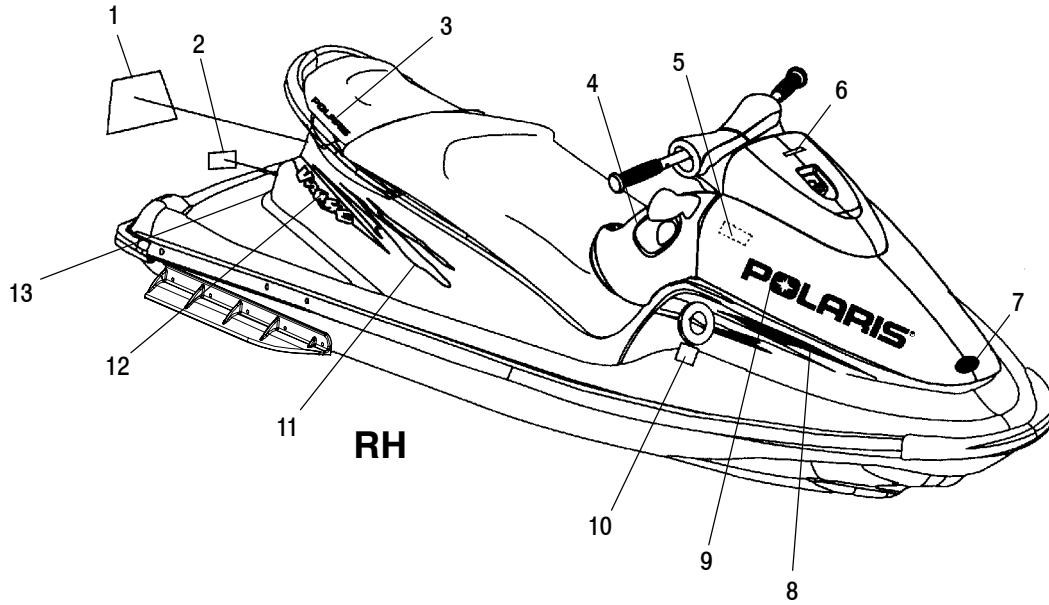

DECALS

VIRAGE W005197D and INT'L VIRAGE W005197I

Ref.	Part No.	Qty.	Description
	2201689	1	Kit - Decals (Incl. All Except Seat Decals)
	2200891	1	Kit - Vinyl Decal Application (For Seat Decals)
1	7078583	1	Decal - Warning, Rear
2	7077812	1	Decal - Coast Guard, Exemption
3	7078582	2	Decal - "POLARIS", Seat
4	7078884	1	Decal - Planet Sound Reduction
5	7077479	1	Decal - Fuel, Off/On
6	7078260	1	Decal - Fire Extinguisher
7	7077777	1	Decal - Star Emblem
8	7078564	1	Decal - Front, RH

Ref.	Part No.	Qty.	Description
9	7078570	2	Decal - "POLARIS"
10	7077768	1	Decal - Refueling Warning
11	7078566	1	Decal - Sidewall, RH
12	7078567	2	Decal - "Virage"
13	7078576	1	Decal - NMMA, 3 Passenger
14	7077766	1	Decal - MFI
15	7079001	1	Decal - Warning, Reverse System
16	7078702	1	Decal - Reverse
17	7073865	1	Decal - Caution, Capsize
18	7078565	1	Decal - Sidewall, LH
19	7078311	1	Decal - Warning, Seat/Engine
20	7078563	1	Decal - Front, LH