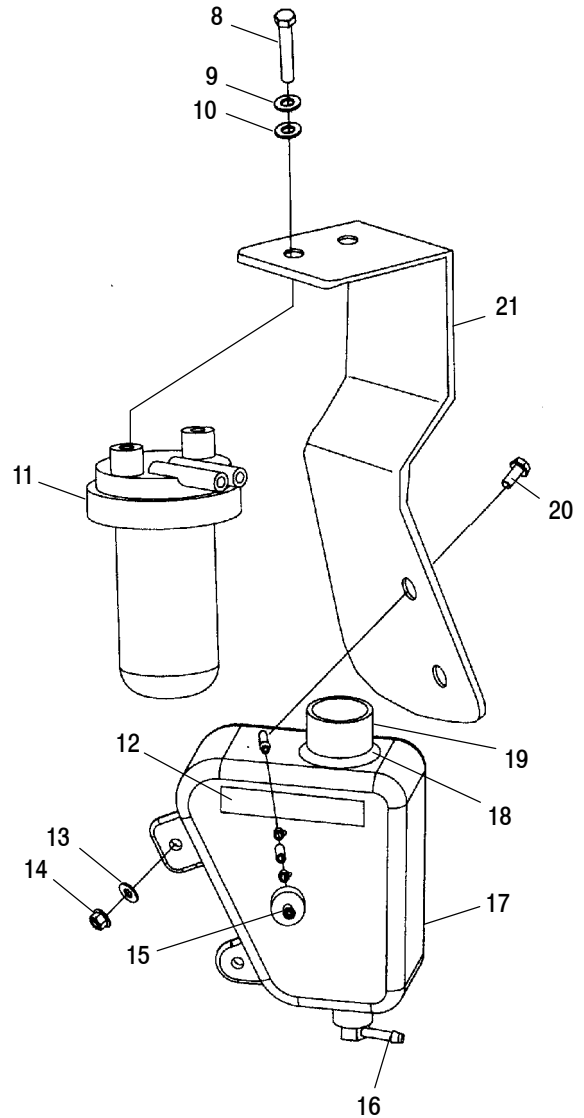

ENGINE FOGGING SYSTEM

INT'L VIRAGE W005197I

Ref.	Part No.	Qty.	Description
	2872635	1	Kit - Engine Fogging
1	7080138	4	Cable Tie
2	7080484	2	Clamp, Hose
3	7080476	2	Clamp, Hose
4	7052139	1	Fitting, Tee
5	7075738	1	Decal - Engine Primer
6	8450062	AR	Line, Oil
7	3160114	1	Primer, Engine, Fog
8	-----	2	Screw (See Fuel/Water Separator Pg. C10, Ref. 1)
9	-----	2	Washer, Lock (See Fuel/Water Separator Pg. C10, Ref. 2)
10	-----	2	Washer, Dish (See Fuel/Water Separator Pg. C10, Ref. 3)

Ref.	Part No.	Qty.	Description
11	-----	1	Separator, Fuel/Water (See Fuel/Water Separator Pg. C10, Ref. 5)
12	7075732	1	Decal - "Fogging Oil Only"
13	7555837	2	Washer
14	7541931	2	Nut
15	7052047	1	Valve, Check, Vent
16	7052138	2	Fitting, 90 Degree
17	5432362	1	Tank, Oil
18	5810279	1	Gasket, Overflow Cap
19	5432359	1	Cap, Oil Bottle
20	7512045	2	Screw
21	5244295	1	Bracket, Oil Tank