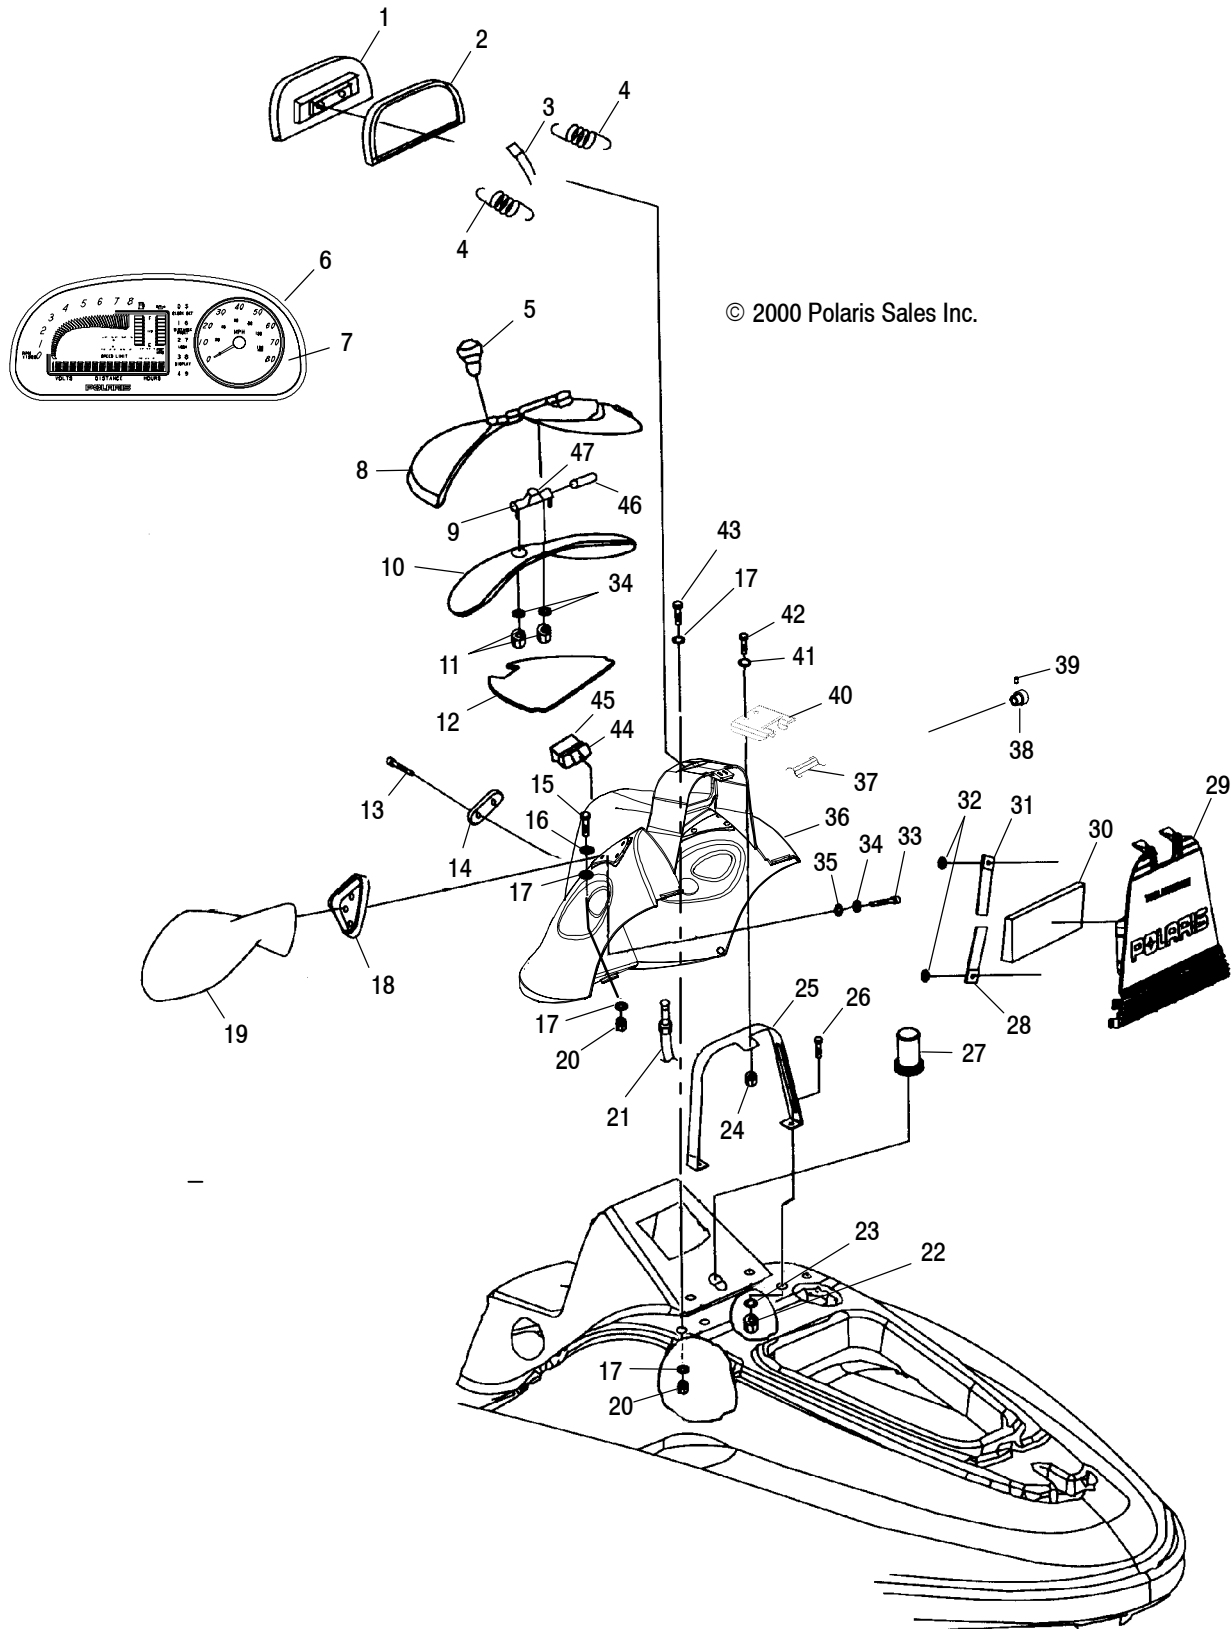

SHROUD

VIRAGE W005197D and INT'L VIRAGE W005197I

SHROUD

VIRAGE W005197D and INT'L VIRAGE W005197I

Ref.	Part No.	Qty.	Description	Ref.	Part No.	Qty.	Description
1	3280339	1	Gauge, MFI, Analog/Digital	24	7541931	2	Nut
2	5411738	1	Gasket, MFI	25	5244673	1	Bracket, Support, Shroud
3	8450070-190	1	Line, Pitot, Formed End	26	7516717	2	Bolt
4	7041931	2	Spring, MFI Mounting	27	5411664	1	Grommet, Deck, Wire Harness
5	2632234	1	Asm., Console Latch	28	2690151	1	Strap, Tool Kit, Lower
6	2201593	1	Kit - MFI Button Replacement	29	5433210-070	1	Cover, Wire, Shroud
7	3280342	1	Bezel, MFI, Overlay	30	-----	1	Kit, Tool (See Tool Kit Pg. C12)
8	5433709-311	1	Lid, Console	31	2690150	1	Strap, Tool Kit, Upper
9	7041754	1	Spring, Torsion, Console	32	7710517	2	Ring, Retaining
10	5521478	1	Seal, Console Lid	33	7516805	6	Screw
11	7546705	2	Nut	34	7552613	8	Washer, Lock
12	5811783	1	Pad, Console	35	7556094	6	Washer
13	7516609	2	Screw	36	5433589-311	1	Shroud, Steering
14	5211865	1	Plate, Hook	37	5812076	1	Bumper, Door/Shroud
15	7517668	4	Screw	38	2080004	1	Knob, Choke
16	7556055	2	Washer, Lock	39	2080005	1	Screw
17	7555874	8	Washer, Flat	40	5244670	1	Plate, Latch, Receiver
18	5411557	1	Gasket, Mirror, LH	41	7555837	2	Washer, Flat
	5411558	1	Gasket, Mirror, RH	42	7517818	2	Screw
19	2631973-070	1	Asm., Mirror, RH (Incl. 18)	43	7512045	2	Screw
	2631972-070	1	Asm., Mirror, LH (Incl. 18)	44	5811552	1	Gasket, Console Hook
20	7546804	4	Nut, Hex	45	5433266	1	Hook, Console
21	7080926	1	Cable, Choke	46	5333698	1	Pin, Hinge
22	7546704	2	Nut, Nylok	47	5433384	1	Hinge, Console
23	7555839	2	Washer				

1/01