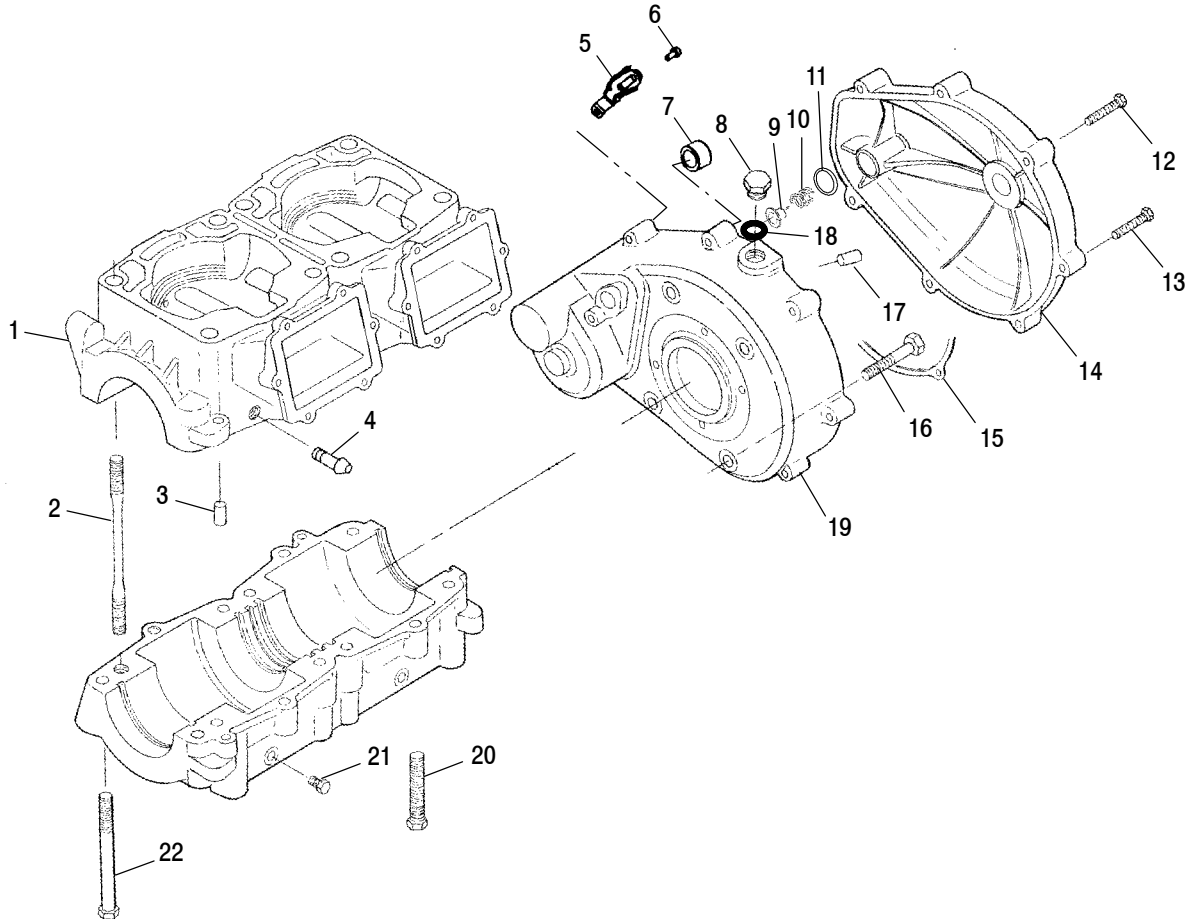

CRANKCASE

VIRAGE W005197D and INT'L VIRAGE W005197I

Ref.	Part No.	Qty.	Description
1	2201619	1	Kit - Asm., Crankcase (Incl. 2-4,20-22)
2	5131677	8	Stud, Cylinder Flange
3	7663001	2	Pin, Dowel
4	7052145	1	Fitting
5	5243231	1	Clamp, Stator Wires
6	7517431	1	Screw
7	3569805	1	Bushing
8	5433130	1	Plug
9	3574214	1	Bushing
10	7041457	1	Spring
11	3569806	1	Bushing

Ref.	Part No.	Qty.	Description
12	7517676	6	Screw
13	7516806	1	Screw
14	1201923	1	Asm., Flywheel Cover (Incl. 11)
15	5811550	1	Gasket, Flywheel Cover
16	7516723	4	Screw
17	7663002	3	Pin, Dowel
18	5411564	1	O-Ring
19	1201938	1	Asm., Flywheel Housing (Incl. 7,17)
20	7517628	4	Screw
21	7051529	2	Plug
22	7516913	2	Screw