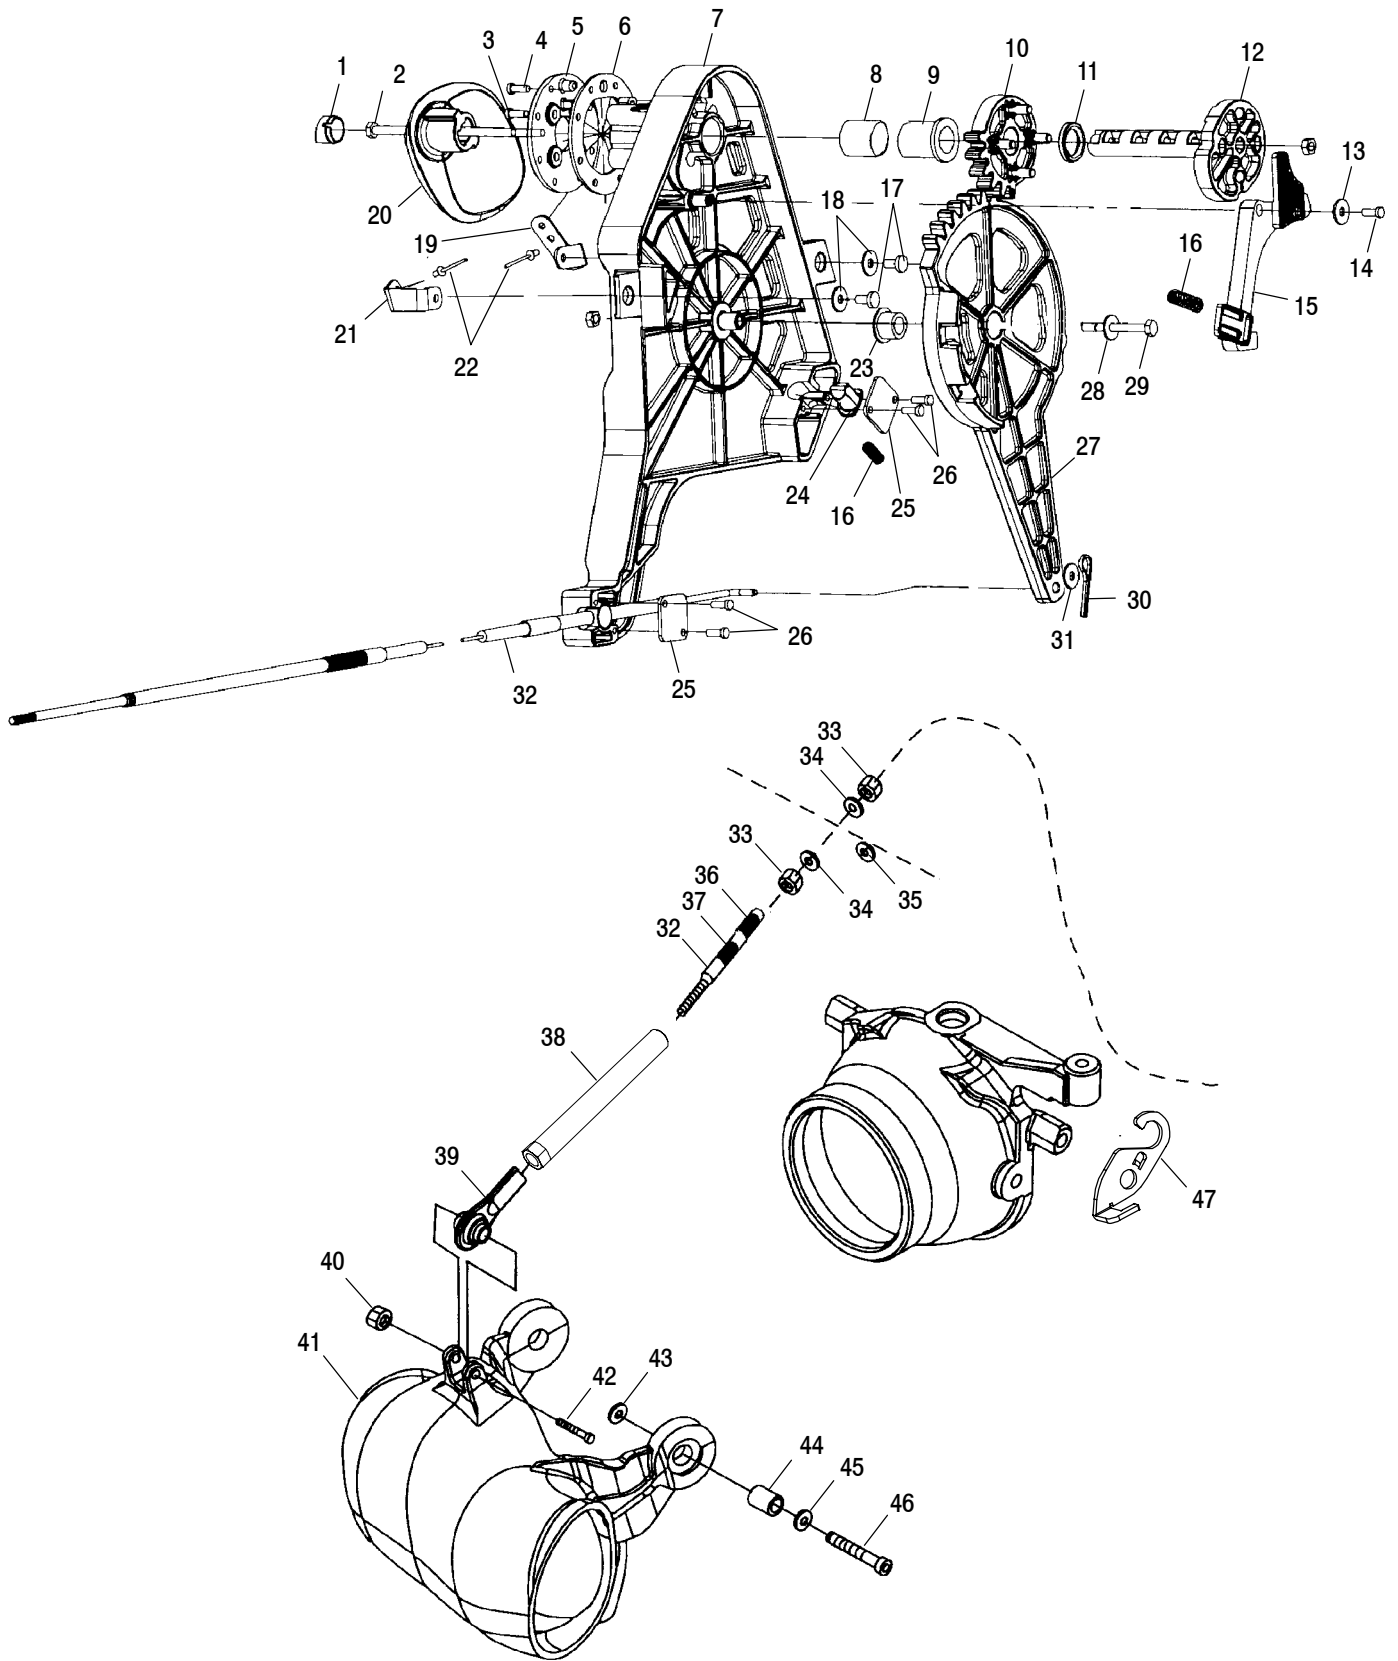

REVERSE

VIRAGE W005197D and INT'L VIRAGE W005197I

REVERSE

VIRAGE W005197D and INT'L VIRAGE W005197I

Ref.	Part No.	Qty.	Description	Ref.	Part No.	Qty.	Description
1	5433677-070	1	Cap	25	5240257	2	Plate, Cable
2	7516816	1	Screw	26	7512049	4	Screw
3	7517669	4	Screw	27	5433954	1	Arm, Reverse
4	7661040	8	Rivet	28	7555952	1	Washer
5	5433646	1	Flange	29	7516806	1	Screw
6	5811982	1	Gasket	30	7661010	1	Pin, Cotter
7	5433643	1	Plate, Base	31	7555837	1	Washer
8	5433911	1	Bushing	32	7080899	1	Cable, Reverse
9	5433910	1	Bushing	33	7542528	2	Nut
10	5433645	1	Pinion	34	1860103	2	Washer
11	5433674	1	Bushing	35	7571625	1	Washer
12	5433675	1	Shaft, Cam	36	5411818	1	Seal, Rod
13	7555839	1	Washer	37	5411819	1	Seal, Rod
14	7517331	1	Screw	38	7080950	1	Tube, Guide, Reverse
15	5433872	1	Reverse, Lock	39	7061062	1	Rod End
16	7041888	2	Spring	40	7542133	1	Nut, Nylok
17	7517717	2	Screw	41	5631036	1	Gate, Reverse, Directional
18	7556094	2	Washer	42	7517749	1	Screw
19	5244288	1	Bracket, Reverse Plate, Forward	43	7555866	2	Washer
20	5433605-070	1	Handle, Reverse	44	5020683	2	Collar
21	5244289	1	Bracket, Reverse Plate, Rear	45	7555874	2	Washer
22	7661041	4	Rivet	46	7515368	2	Screw
23	5433647	1	Bushing	47	5244902	1	Bracket, Reverse Stop
24	5433673	1	Plunger				

3/00