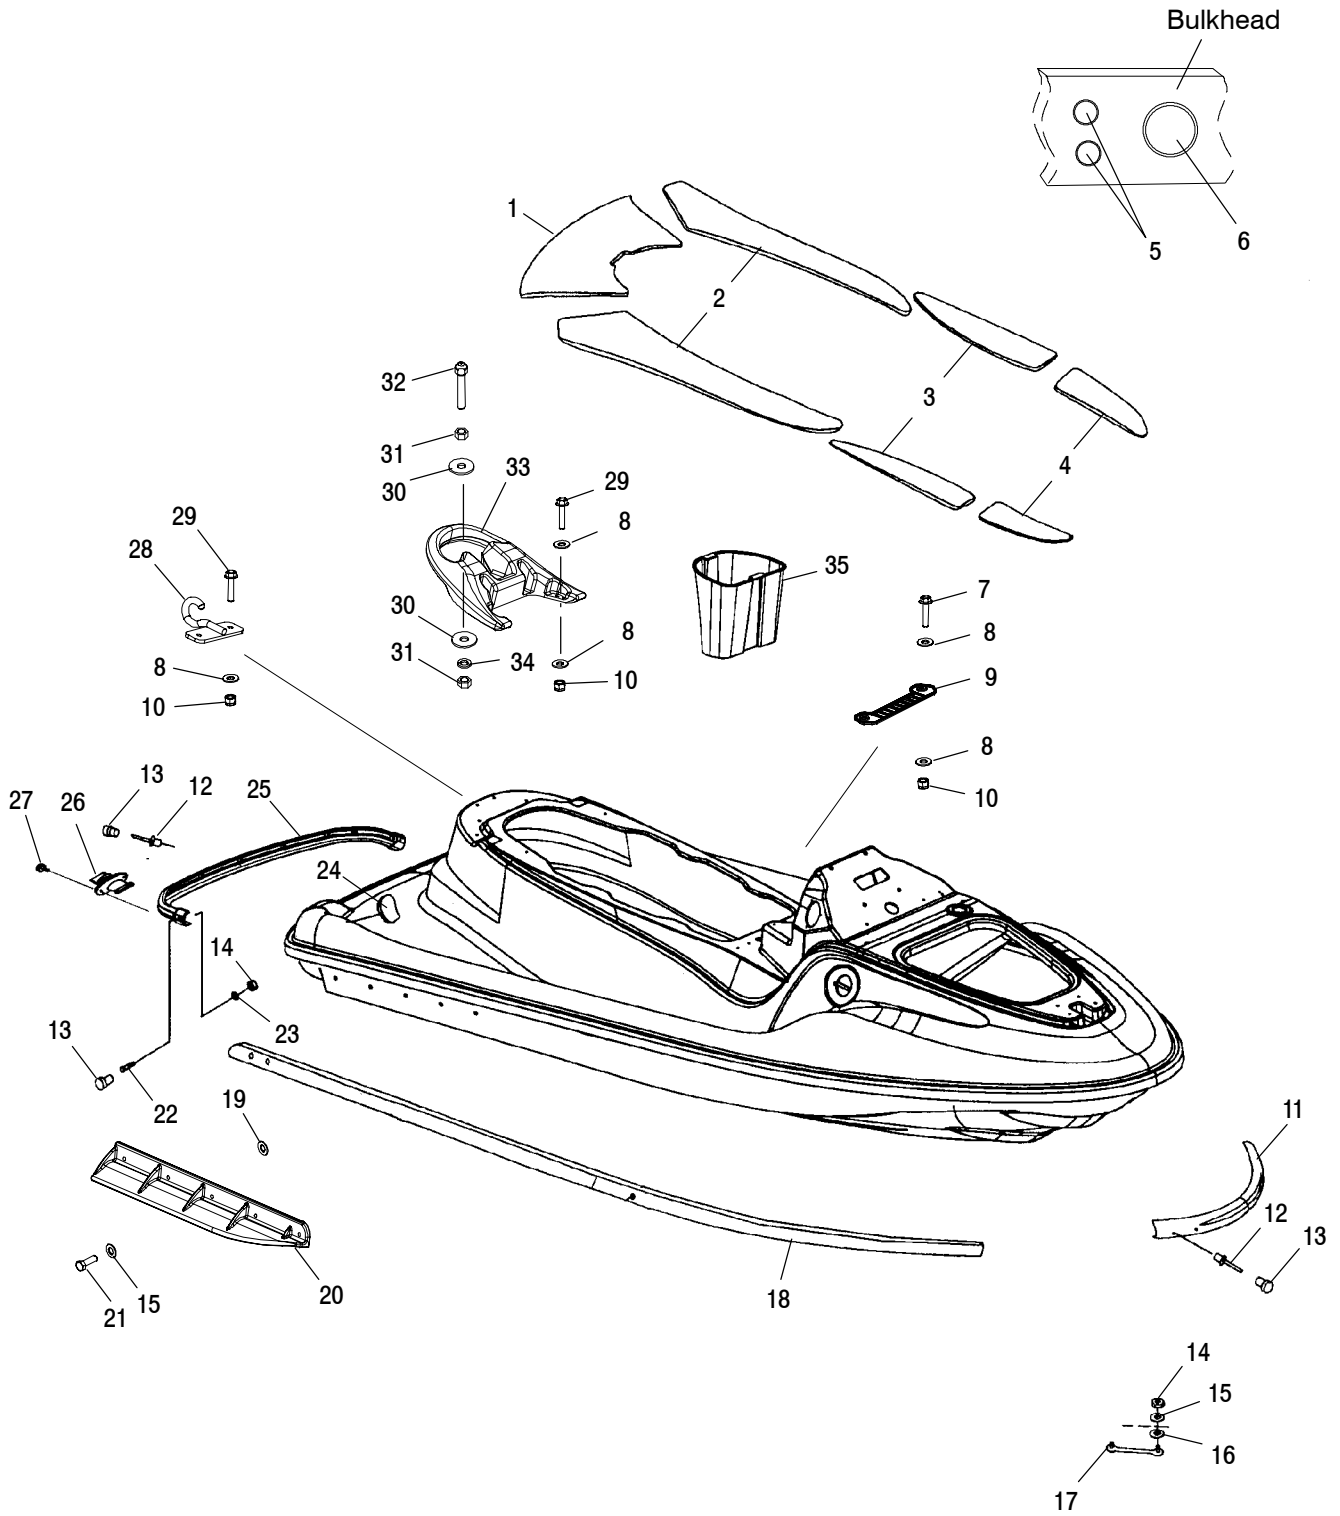

1/01

HULL and BODY

VIRAGE W005197D and INT'L VIRAGE W005197I

HULL and BODY

VIRAGE W005197D and INT'L VIRAGE W005197I

Ref.	Part No.	Qty.	Description	Ref.	Part No.	Qty.	Description
1	5811915-070	1	Pad, Boarding Platform	18	5521568-070	1	Rail, Rub, Side, LH
2	5811913-070	1	Pad, Footwell, Rear, LH		5521569-070	1	Rail, Rub, Side, RH
	5811914-070	1	Pad, Footwell, Rear, RH	19	5811440	10	Washer
3	5811911-070	1	Pad, Footwell, Center, LH	20	5432272-070	1	Sponson, LH
	5811912-070	1	Pad, Footwell, Center, RH		5432273-070	1	Sponson, RH
4	5811909-070	1	Pad, Footwell, Front, LH	21	7515198	10	Bolt
	5811910-070	1	Pad, Footwell, Front, RH	22	7517320-070	2	Bolt
5	5411158	2	Grommet	23	7555836	2	Washer
6	5411658	1	Grommet	24	5811918	1	Pad, Heel, LH
7	7516807	2	Screw		5811919	1	Pad, Heel, RH
8	7556094	14	Washer	25	5433531-070	1	Bumper, Rear
9	5433671	1	Plate, Seat Tongue	26	1060125	2	Plug, Bilge
10	7546704	8	Nut	27	7511882	4	Screw
11	5411758-070	1	Bumper, Front	28	2632218	1	Hook, Tow
12	7621511	31	Rivet	29	7517644	6	Screw
13	5431994-070	29	Plug, Bumper, Rear	30	7555846	2	Washer
14	7542133	4	Nut, Nylok	31	7542454	2	Nut
15	7555839	12	Washer	32	5020753	1	Plunger, Latch
16	7555870	2	Washer, Dish, Rubber	33	5433474-070	1	Handle, Grab
17	2670150	1	Strap, Bow	34	7552607	1	Washer, Lock
				35	5433473	1	Bucket, Rear Storage