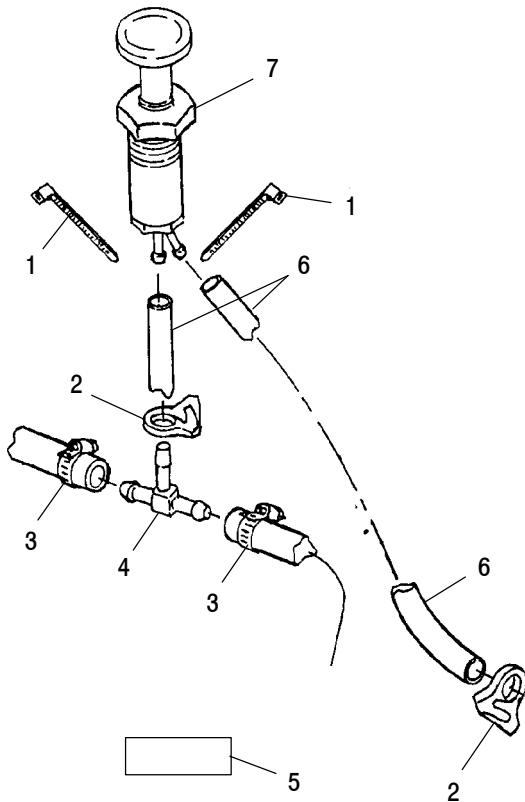

ENGINE FOGGING SYSTEM

INT'L VIRAGE W005197I

Ref.	Part No.	Qty.	Description
	2872635	1	Kit - Engine Fogging
1	7080138	4	Cable Tie
2	7080484	2	Clamp, Hose
3	7080476	2	Clamp, Hose
4	7052139	1	Fitting, Tee
5	7075738	1	Decal - Engine Primer
6	8450062	AR	Line, Oil
7	3160114	1	Primer, Engine, Fog
8	-----	2	Screw (See Fuel/Water Separator Pg. C10, Ref. 1)
9	-----	2	Washer, Lock (See Fuel/Water Separator Pg. C10, Ref. 2)
10	-----	2	Washer, Dish (See Fuel/Water Separator Pg. C10, Ref. 3)

Ref.	Part No.	Qty.	Description
11	-----	1	Separator, Fuel/Water (See Fuel/Water Separator Pg. C10, Ref. 5)
12	7075732	1	Decal - "Fogging Oil Only"
13	7555837	2	Washer
14	7541931	2	Nut
15	7052047	1	Valve, Check, Vent
16	7052138	2	Fitting, 90 Degree
17	5432362	1	Tank, Oil
18	5810279	1	Gasket, Overflow Cap
19	5432359	1	Cap, Oil Bottle
20	7512045	2	Screw
21	5244295	1	Bracket, Oil Tank