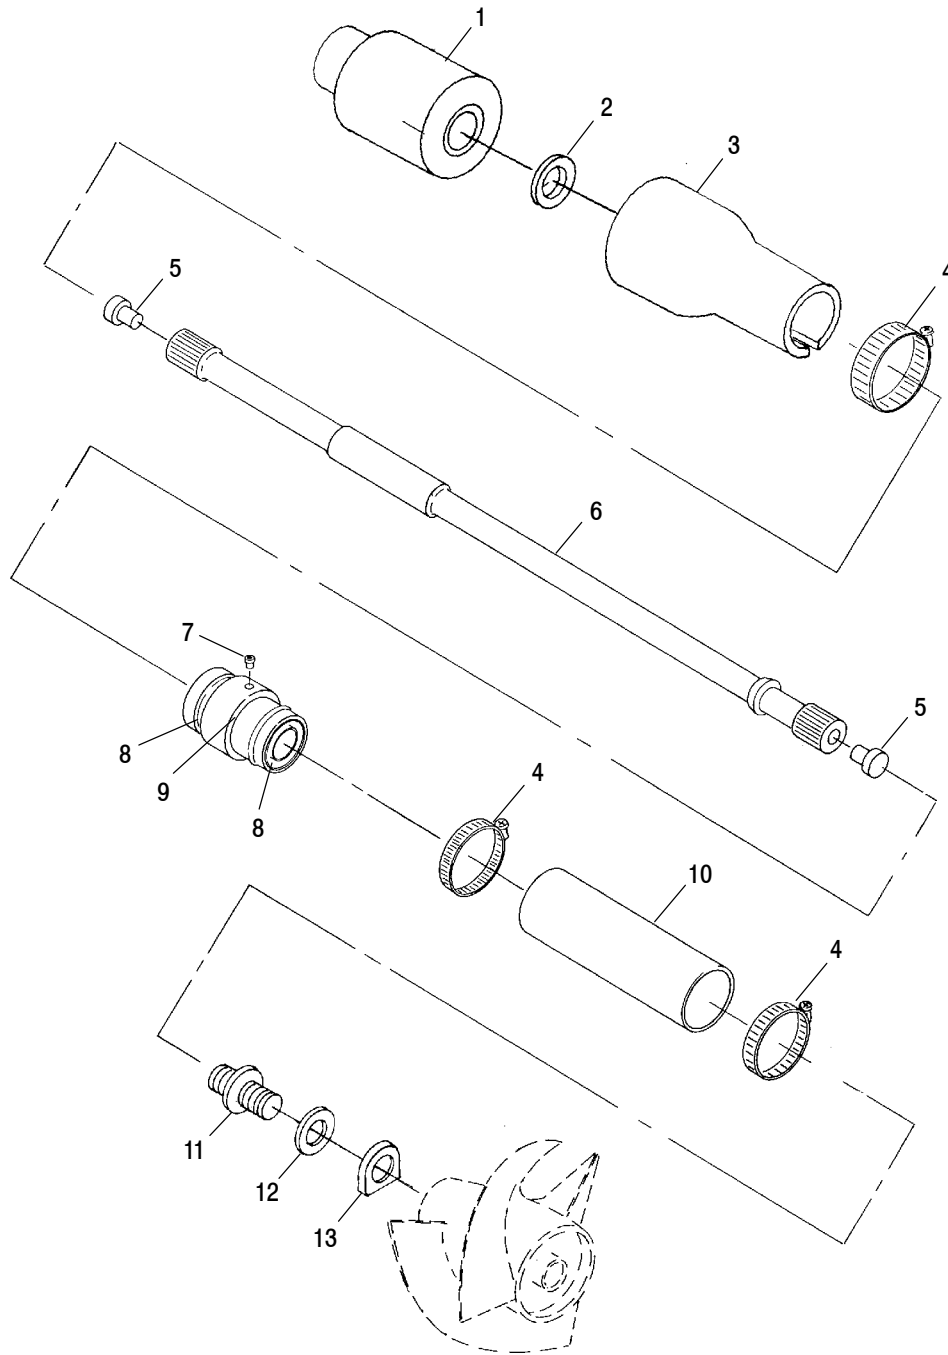

DRIVE SYSTEM

VIRAGE W005197D and INT'L VIRAGE W005197I

Ref.	Part No.	Qty.	Description
1	1060119	1	Asm., Drive Coupler
2	5410735	1	O-Ring
3	5432129	1	Shroud, Coupler
4	7080481	3	Clamp, Hose
5	5410663	2	Bumper, Drive Shaft
6	6230103	1	Shaft, Drive
7	7080629	1	Fitting, Lubrication

Ref.	Part No.	Qty.	Description
8	3610040	2	Seal, Bearing
9	1341145	1	Asm., Bearing Housing (Incl. 7, 8)
10	5411027	1	Hose, Bearing Housing
11	5432298	1	Shaft, Housing, Thru-Hull
12	5411174	1	O-Ring
13	5431985	1	Nut, Shaft, Housing