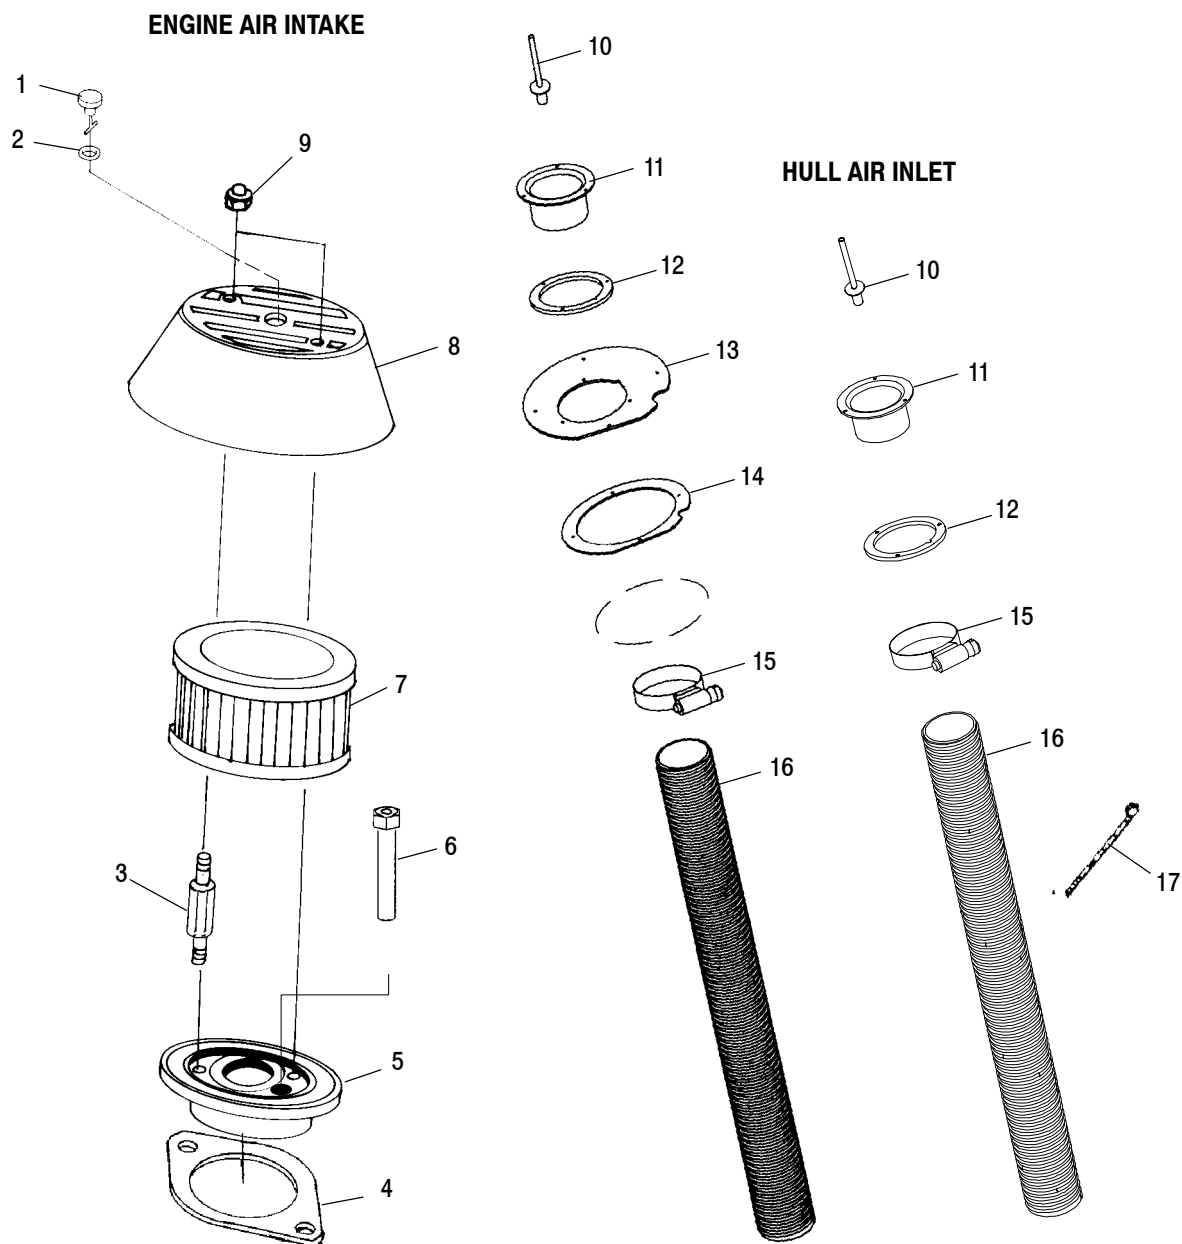

ENGINE AIR INTAKE/HULL AIR INLET

VIRAGE W005197D and INT'L VIRAGE W005197I

Ref.	Part No.	Qty.	Description
1	5432138-070	1	Plug, Intake Silencer
2	5410589	1	O-Ring
3	5132353	2	Stud
4	5830062	1	Gasket
5	5631070	1	Base, Intake
6	7517799	2	Screw
7	2520185	1	Filter, Intake
8	5432464-070	1	Cover, Intake
9	7546708	2	Nut

Ref.	Part No.	Qty.	Description
10	7661042	10	Rivet
11	5433220	2	Flange, Air Inlet
12	5411545	2	Gasket
13	5812108	1	Panel
14	5411958	1	Gasket
15	7080439	2	Clamp
16	5433082	2	Duct, Air Inlet
17	7080492	5	Cable Tie