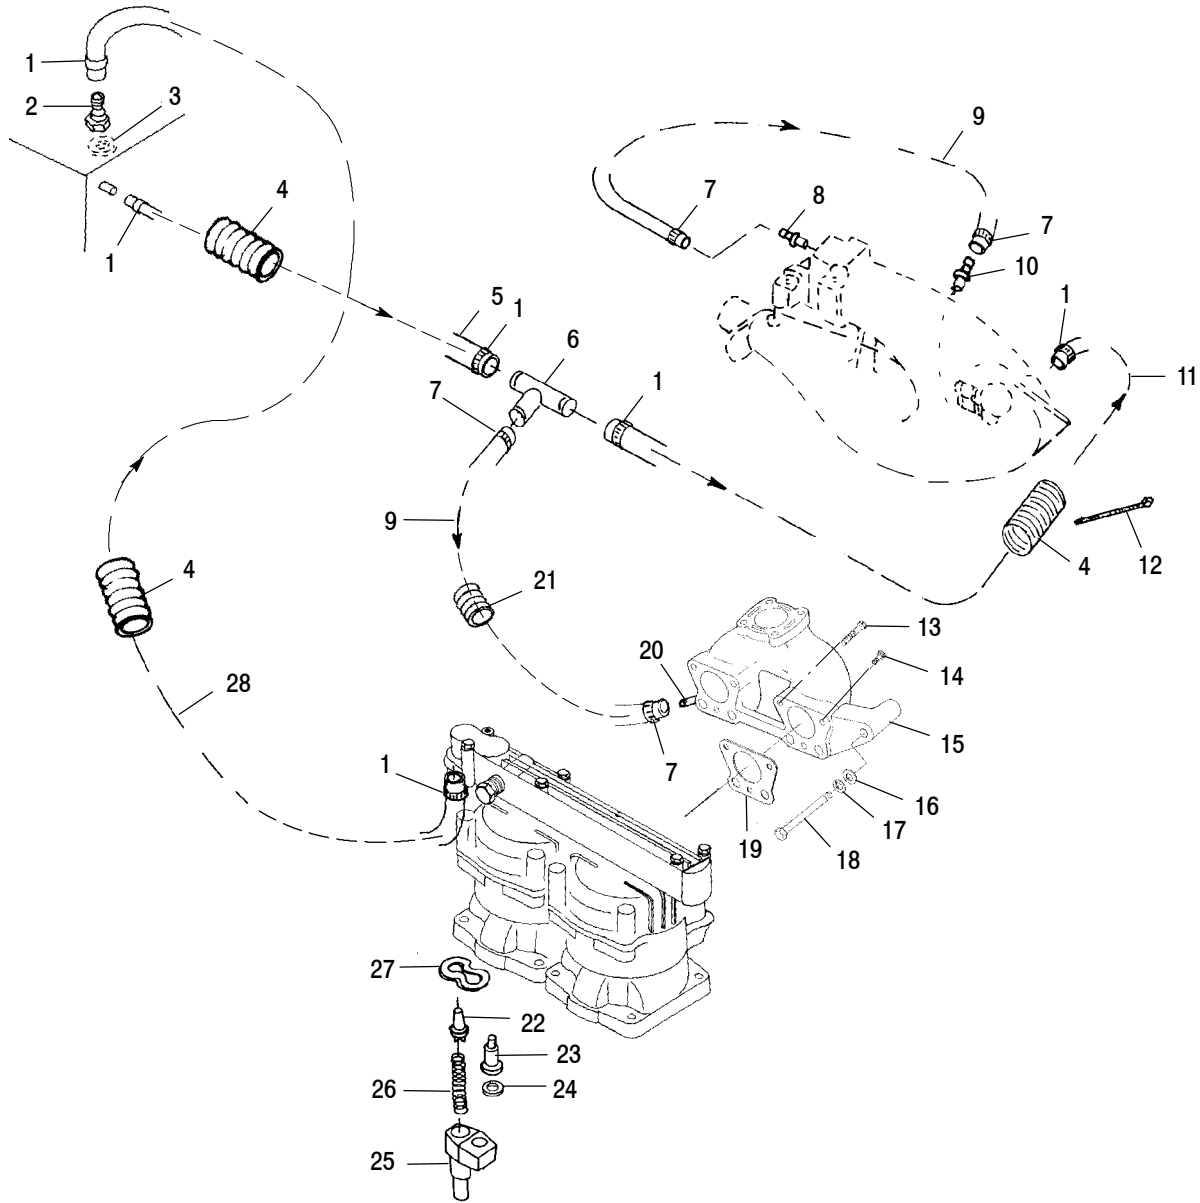

COOLING SYSTEM

VIRAGE W005197D and INT'L VIRAGE W005197I

Ref.	Part No.	Qty.	Description
1	7080475	6	Clamp, Hose
2	5431444	1	Fitting, Thru-Hull
3	5811317	1	Gasket
4	5521287-63	4	Conduit, Flex
5	5411049	1	Hose, Outlet, Pump
6	5431784	1	Fitting, Tee
7	7080476	4	Clamp, Hose
8	7052128	1	Fitting, Screen, Exhaust
9	8450054-100	1	Hose, Water
10	5020747	1	Fitting, Injector, Exhaust
11	5411050	1	Hose, Inlet
12	7080138	10	Cable Tie
13	7516727	2	Screw
14	7516725	4	Screw

Ref.	Part No.	Qty.	Description
15	1260694	1	Asm., Exhaust Manifold
16	7555856	1	Washer, Flat
17	7552611	1	Washer, Lock
18	7517004	1	Screw
19	5811045	2	Gasket, Exhaust
20	5020746	1	Fitting, Drain Exhaust
21	5521398-13	1	Conduit, Flex
22	5432799	1	Valve, Pop-Off
23	7051008	1	Thermostat, 143 Degrees F.
24	5410781	1	Gasket, Thermostat
25	5131008	1	Cover, Thermostat, Machined
26	7041310	1	Spring, Compression
27	5410860	1	Seal, Thermostat Housing
28	5411479	1	Hose, Water Out