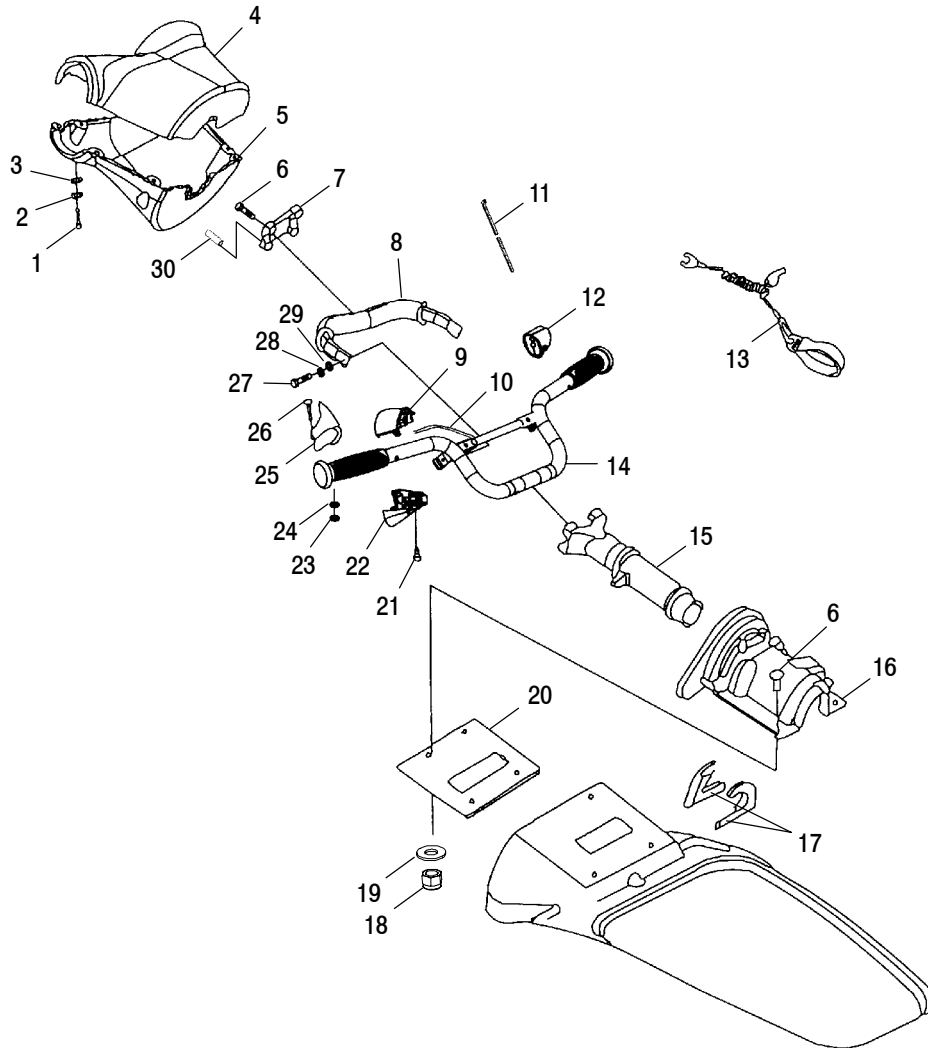

STEERING

VIRAGE W005197D and INT'L VIRAGE W005197I

Ref.	Part No.	Qty.	Description
1	7517717	6	Screw
2	7552613	6	Washer, Lock
3	7555836	6	Washer
4	5433089-070	1	Pad, Handlebar
5	5433819-070	1	Pad, Handlebar, Bottom
6	7517660	8	Screw
7	5631017	1	Clamp, Handlebar
8	5433355-070	1	Handle, Grab
9	5433081	1	Block, Throttle, Split
10	7080787	1	Cable, Throttle
11	7080138	1	Cable Tie
12	2410168	1	Switch, START/STOP/BILGE
13	7080675	1	Lanyard w/Whistle
14	1820820-070	1	Handlebar w/Grip
15	5132317	1	Column, Steering

Ref.	Part No.	Qty.	Description
16	5433136	1	Housing, Steering
17	5433135	4	Bearing, Steering
18	7542335	4	Nut, Nylok
19	7555831	4	Washer
20	5811551	1	Gasket, Steering Housing
21	7517787	4	Screw
22	5433737	1	Clamp, Throttle Block
23	7710426	1	Ring, Retaining
24	7555840	1	Washer
25	5433079	1	Lever, Throttle, Thumb
26	7661053	1	Pin, Retaining
27	7517684	2	Screw
28	7552615	2	Washer, Lock
29	7556098	2	Washer
30	7661099	1	Pin, Roll