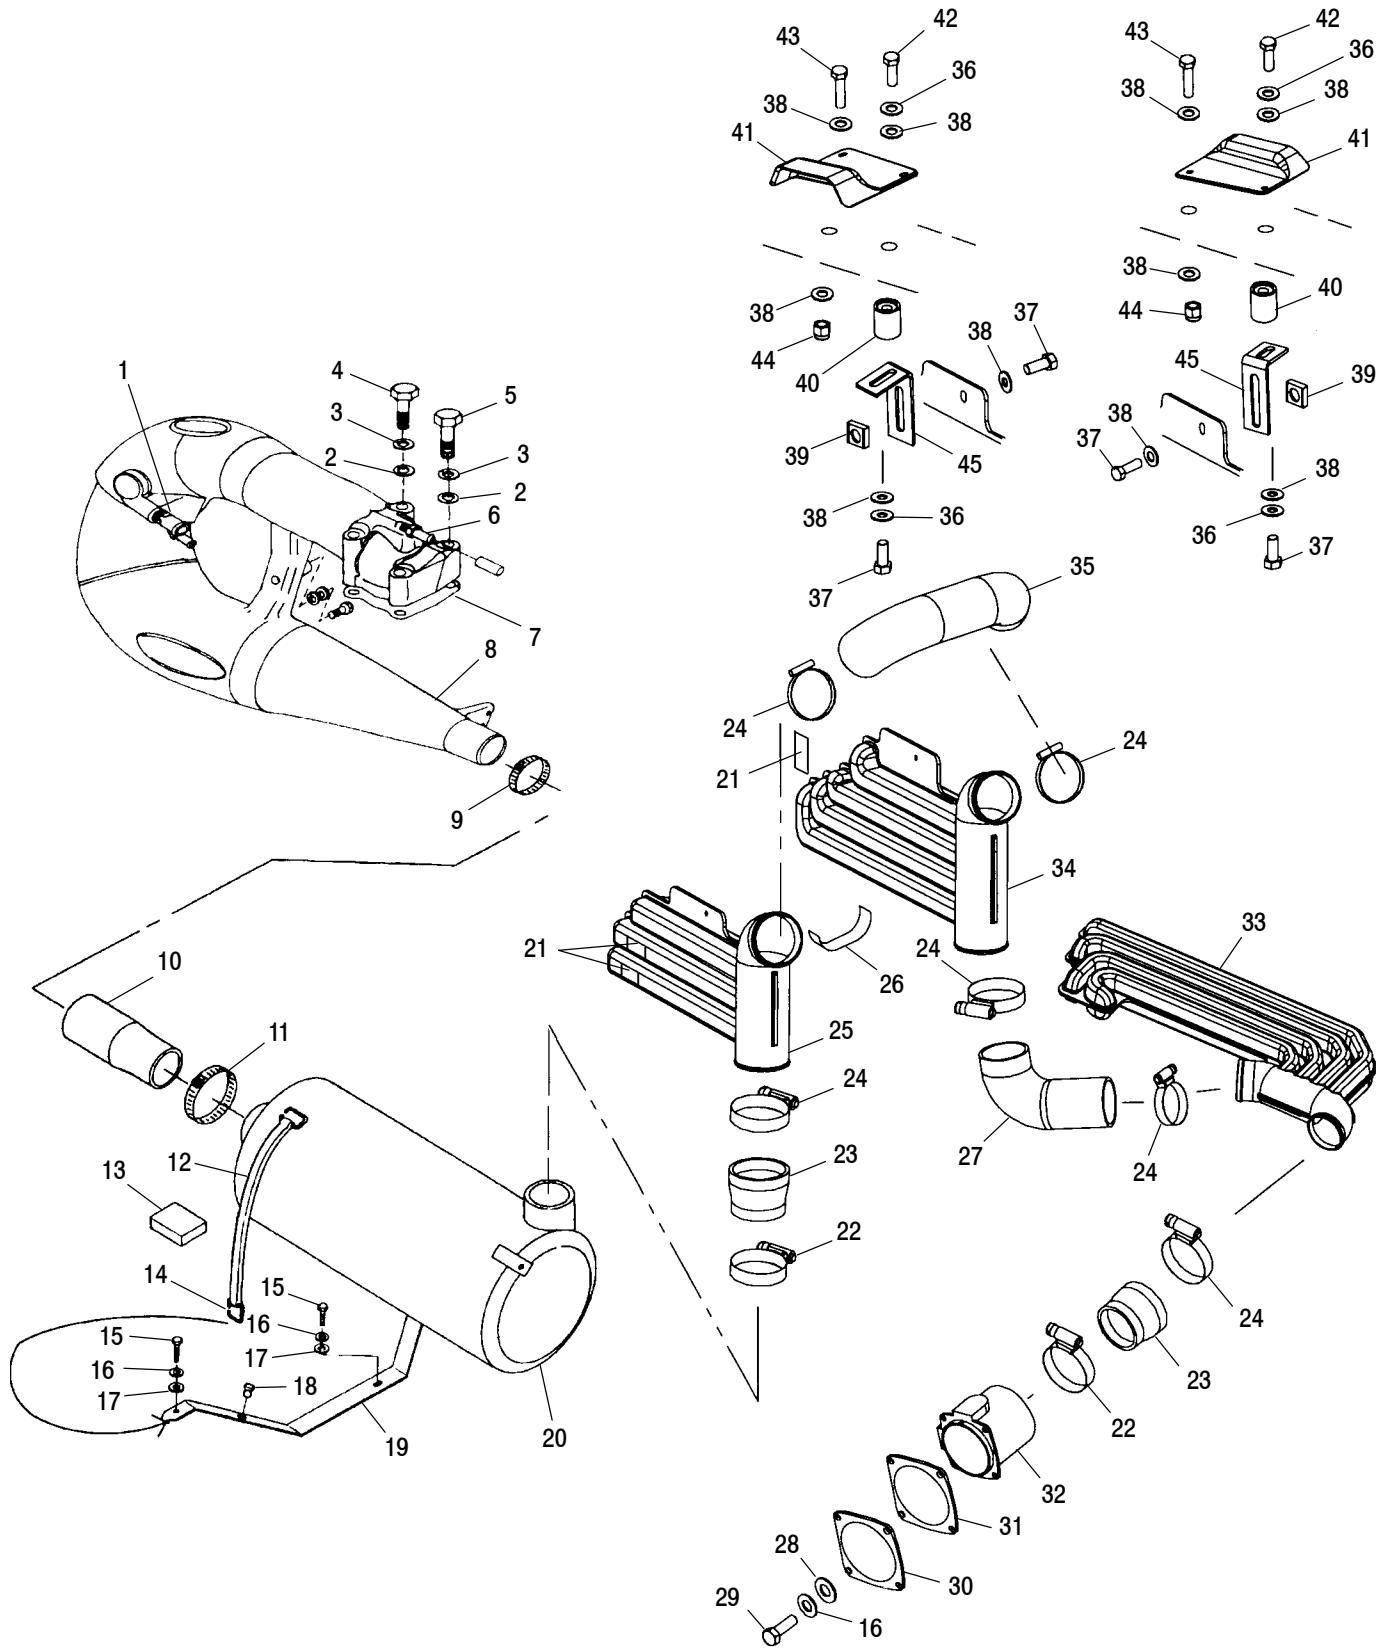

EXHAUST SYSTEM

VIRAGE W005197D and INT'L VIRAGE W005197I

EXHAUST SYSTEM

VIRAGE W005197D and INT'L VIRAGE W005197I

Ref.	Part No.	Qty.	Description	Ref.	Part No.	Qty.	Description
1	5020668	1	Fitting, Inlet, Water	24	7080907	6	Clamp
2	7555856	4	Washer, Flat	25	5433810	1	Resonator 1
3	7552611	4	Washer, Lock	26	5830197	1	Pad
4	7517268	2	Screw	27	5411863	1	Hose, Exhaust
5	7517004	2	Screw	28	7555836	4	Washer, Flat
6	-----	1	Fitting, Screen, Exhaust (See Cooling System Pg. B11, Ref. 8)	29	7515116	4	Screw
7	-----	1	Gasket, Exhaust (See Battery Box Pg. B9, Ref. 5)	30	5245072	1	Plate, Exhaust Seal
8	1261023-093	1	Asm., Exhaust Pipe	31	5810529	1	Seal
9	7080446	1	Clamp, Hose	32	5132446	1	Fitting, Exhaust
10	5411165	1	Hose, Pipe/Silencer	33	5433632	1	Resonator 3
11	7080451	1	Clamp, Hose	34	5433811	1	Resonator 2
12	5430621	1	Strap, Rubber	35	5411932	1	Hose, Crossover (Incl. Conduit)
13	5811342	1	Pad, Foam		5521561	1	Conduit
14	5224472	2	D-Hook	36	7552613	4	Washer, Lock
15	7515127	2	Screw	37	7517717	4	Screw
16	7555838	6	Washer, Lock	38	7556094	10	Washer
17	7555839	2	Washer, Flat	39	7547151	2	Nut, Cage
18	5410414	2	Bumper, Rubber	40	5411851	2	Mount, Rubber
19	5222696	1	Cradle, Silencer	41	5433787	1	Protector, Seat, LH
20	1260581-093	1	Silencer, Exhaust		5433788	1	Protector, Seat, RH
21	5812094	3	Pad	42	7516809	2	Screw
22	7080445	2	Clamp, Hose	43	7516807	2	Screw
23	5411951	2	Hose	44	7546704	2	Nut
				45	5244270	2	Bracket