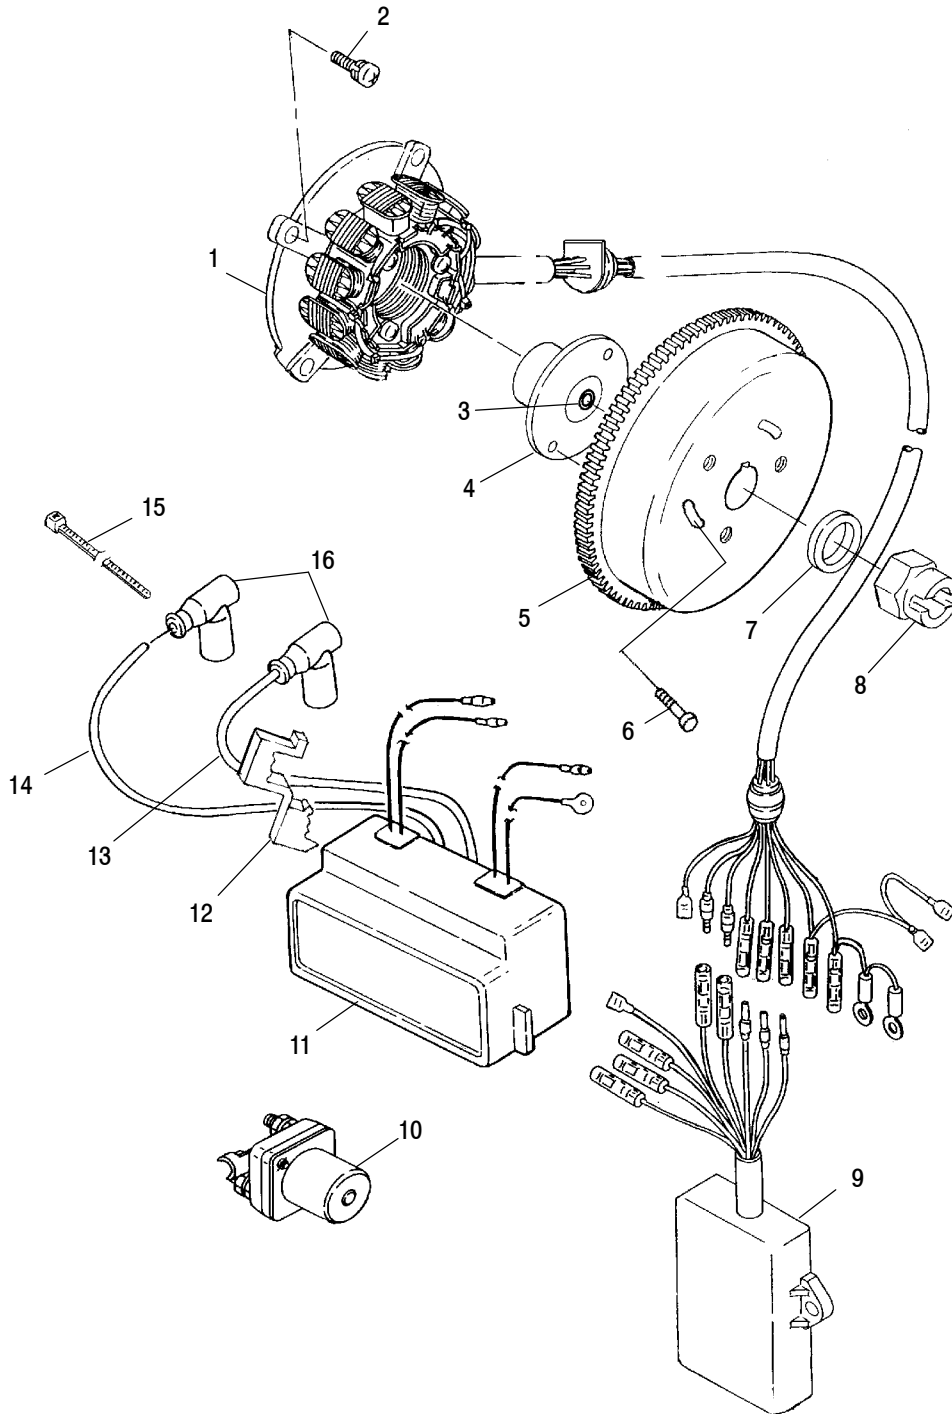

MAGNETO

VIRAGE W005197D and INT'L VIRAGE W005197I

Ref.	Part No.	Qty.	Description
1	4010172	1	Stator, Twin
2	7517384	3	Screw
3	5811320	1	O-Ring
4	5432282	1	Holder, Magnet
5	4010189	1	Asm., Flywheel
6	7517431	1	Screw
7	7555907	1	Washer
8	7546909	1	Nut

Ref.	Part No.	Qty.	Description
9	4010348	1	Controller, Ignition
10	4010228	1	Solenoid, Starter
11	4010175	1	Coil, Ignition
12	7080471	1	Clip
13	4010173-42	1	Wire, Spark Plug
14	4010173-56	1	Wire, Spark Plug
15	7080483	2	Cable Tie
16	4020155	2	Cap, Spark Plug