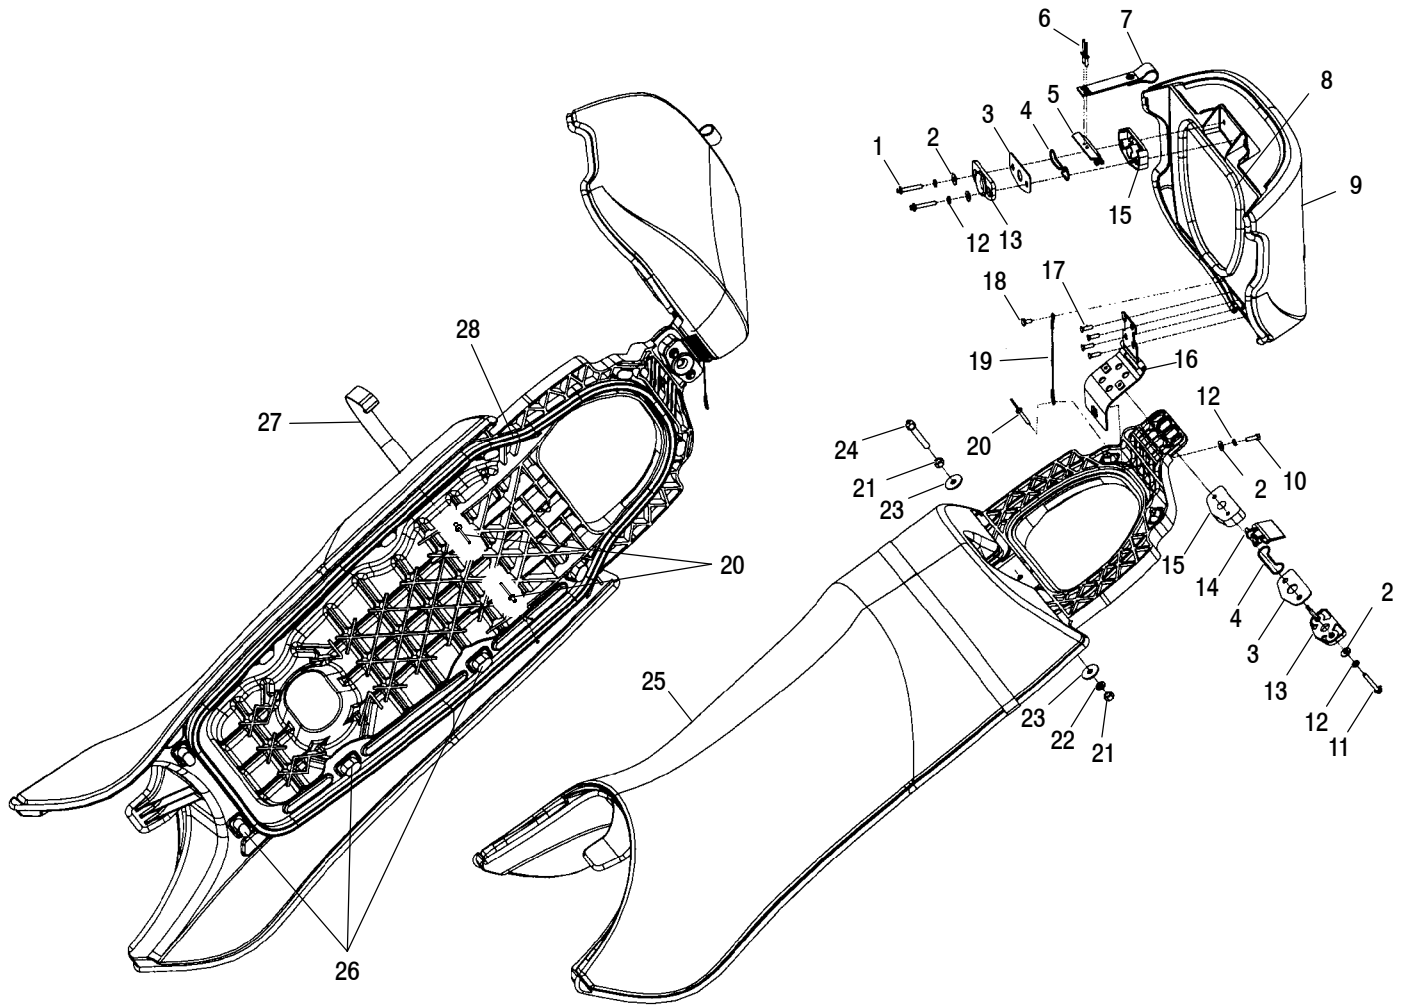

SEAT

VIRAGE W005197D and INT'L VIRAGE W005197I

Ref.	Part No.	Qty.	Description
1	7516806	2	Screw
2	7555839	5	Washer, Flat
3	5211314	2	Plate, Seat Base Latch
4	7042036	2	Spring, Seat Base Latch
5	5433779	1	Handle, Seat Latch
6	7621478	2	Rivet
7	5812025	1	Strap, Seat Latch
8	5411807	1	Seal, Seat, Rear
9	2682540-204	1	Asm., Seat, Rear
	2682542-204	1	Cover, Seat, Rear
10	7517805	1	Screw
11	7517806	2	Screw
12	7555838	5	Washer, Lock
13	5431357	2	Plate, Bottom, Seat Base Latch
14	5431358	1	Handle, Seat Base Latch

Ref.	Part No.	Qty.	Description
15	5431359	2	Plate, Top, Seat Base Latch
16	1013202	1	Asm., Hinge, Seat
17	7517669	4	Screw
18	7517717	1	Screw
19	7080914	1	Cable, Limiter, Hinge
20	7661044	3	Rivet
21	7542454	2	Nut
22	7552607	1	Washer, Lock
23	7555846	2	Washer, Flat
24	5020753	1	Plunger, Latch
25	2682541-204	1	Asm., Seat, Main
	2682543-204	1	Cover, Seat, Main
26	5521490	10	Bumper, Seat
27	2682593-204	1	Strap, Seat
28	5521536	1	Seal, Seat, Main