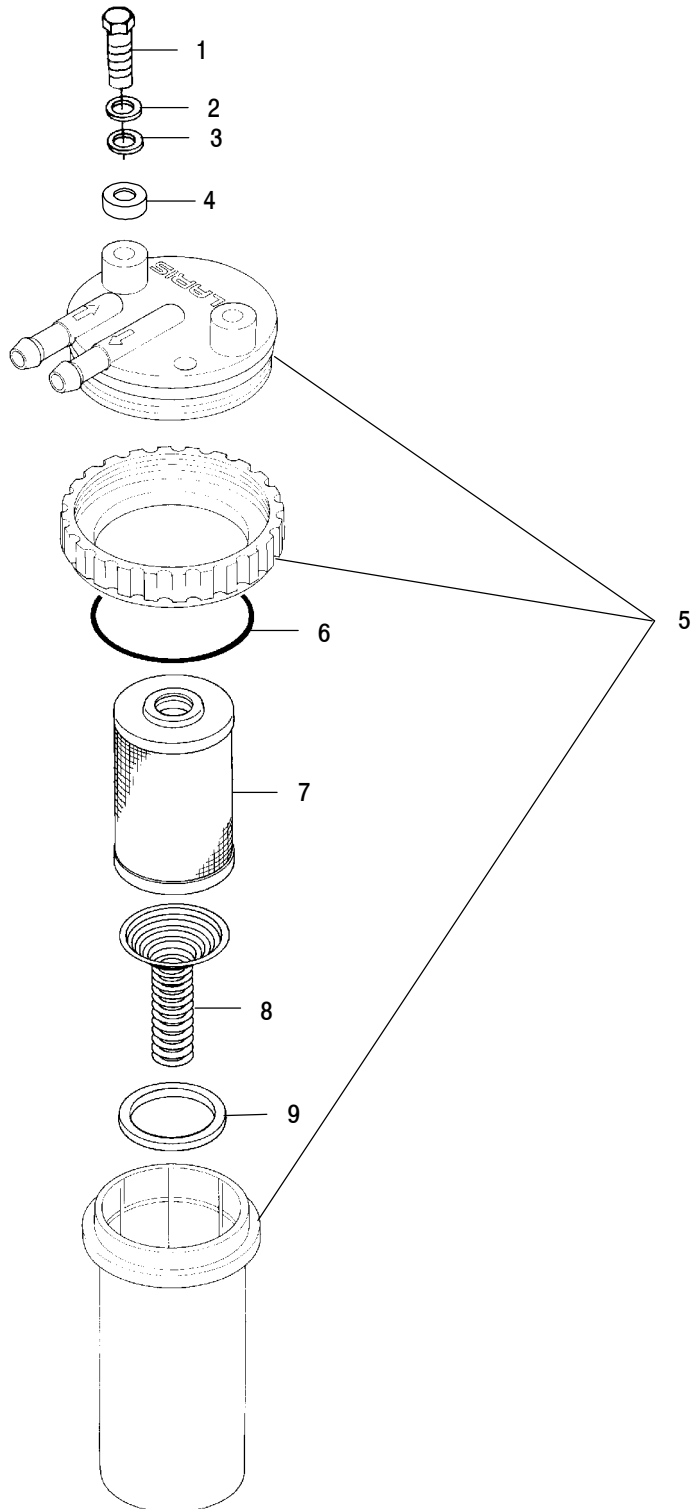

FUEL/WATER SEPARATOR

VIRAGE W005197D and INT'L VIRAGE W005197I

Ref.	Part No.	Qty.	Description
1	7517798	2	Screw
2	7552613	2	Washer, Lock
3	7555870	2	Washer, Dish
4	5132374	2	Spacer
5	3240220	1	Separator, Fuel/Water (Incl. 6-9)

Ref.	Part No.	Qty.	Description
6	3240209	1	O-Ring
7	3240239	1	Element
8	3240238	1	Spring
9	3240240	1	Float