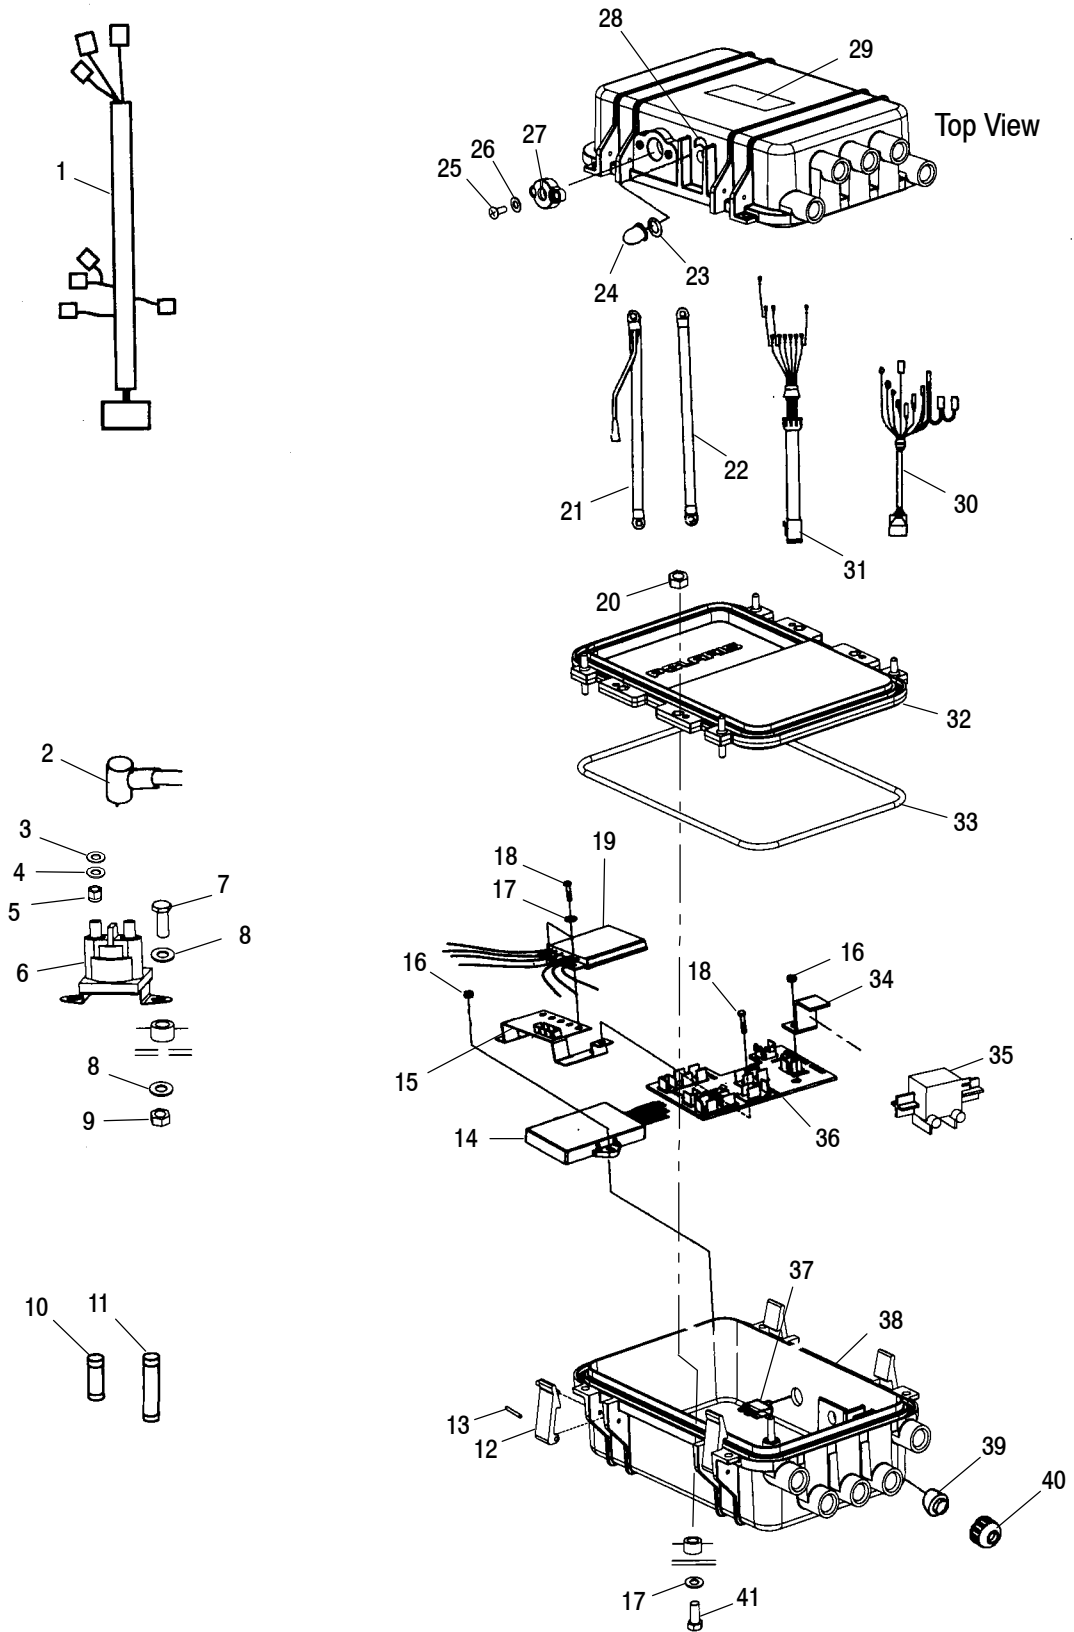

ELECTRICAL BOX

VIRAGE W005197D and INT'L VIRAGE W005197I

ELECTRICAL BOX

VIRAGE W005197D and INT'L VIRAGE W005197I

Ref.	Part No.	Qty.	Description	Ref.	Part No.	Qty.	Description
1	2460898	1	Harness, Main Wire	22	4010237	1	Cable, Solenoid/Starter
2	5410346	4	Insulator	23	5411491	1	O-Ring
3	7546705	2	Nut	24	7080461	1	Boot, Threaded
4	7552613	2	Washer, Lock	25	7515113	2	Screw
5	7555882	2	Washer	26	7555836	2	Washer
6	-----	1	Solenoid, Starter (See Magneto Pg. C8, Ref. 10)	27	5432574	1	Plate, Stator
7	7517671	2	Screw	28	7077691	1	Decal - "RESET ELEC SYSTEM"
8	7555839	4	Washer	29	7073713	1	Decal - High Voltage Warning
9	7546704	2	Nut	30	2460718	1	Harness, 8 Wire Stator
10	4060161	1	Fuse, 3 Amp	31	2460826	1	Harness, Pigtail
11	4060111	1	Fuse, 1/4 Amp	32	5433119	1	Cover, Electrical Box
12	5432503	4	Latch	33	5432569	1	Seal
13	5333544	4	Pin, Latch	34	5244370	1	Bracket, Coil
14	-----	1	Controller, Ignition (See Magneto Pg. C8, Ref. 9)	35	-----	1	Coil, Ignition (See Magneto Pg. C8, Ref. 11)
15	5244335	1	Strap, Grounding	36	2410201	1	Asm., Terminal Board
16	7547061	3	Nut	37	2434011	1	Breaker, Circuit
17	7555837	7	Washer	38	2632137	1	Asm., Electrical Box, Ignition (Incl. 12,13,32,33)
18	7512042	3	Screw	39	5411235	1	Grommet
19	4010304	1	Regulator, 1 Button	40	5432502	1	Cap
20	7547059	4	Nut	41	7517825	4	Screw
21	4010238	1	Cable, Battery/Solenoid				

4/03