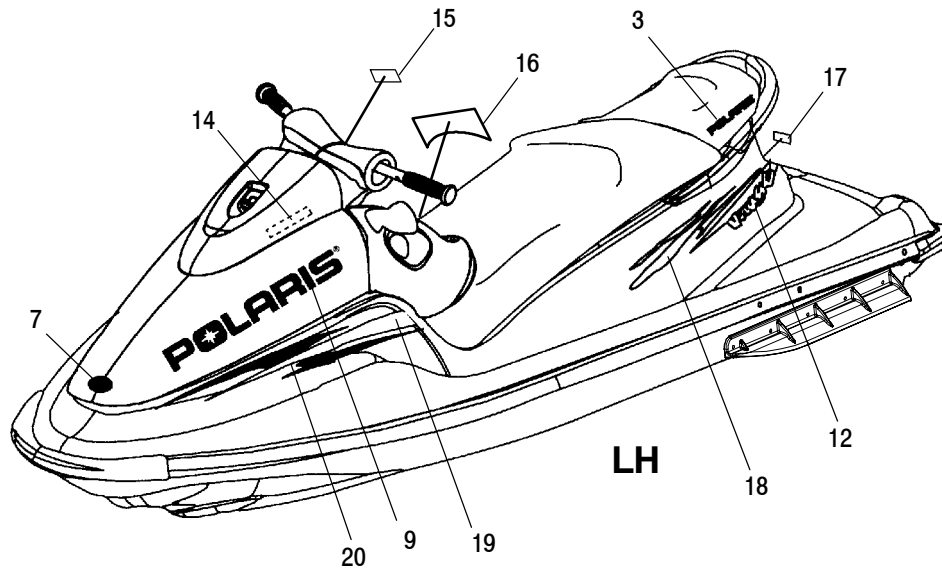

DECALS

VIRAGE W005197D and INT'L VIRAGE W005197I

Ref.	Part No.	Qty.	Description
	2201689	1	Kit - Decals (Incl. All Except Seat Decals)
	2200891	1	Kit - Vinyl Decal Application (For Seat Decals)
1	7078583	1	Decal - Warning, Rear
2	7077812	1	Decal - Coast Guard, Exemption
3	7078582	2	Decal - "POLARIS", Seat
4	7078884	1	Decal - Planet Sound Reduction
5	7077479	1	Decal - Fuel, Off/On
6	7078260	1	Decal - Fire Extinguisher
7	7077777	1	Decal - Star Emblem
8	7078564	1	Decal - Front, RH

Ref.	Part No.	Qty.	Description
9	7078570	2	Decal - "POLARIS"
10	7077768	1	Decal - Refueling Warning
11	7078566	1	Decal - Sidewall, RH
12	7078567	2	Decal - "Virage"
13	7078576	1	Decal - NMMA, 3 Passenger
14	7077766	1	Decal - MFI
15	7079001	1	Decal - Warning, Reverse System
16	7078702	1	Decal - Reverse
17	7073865	1	Decal - Caution, Capsize
18	7078565	1	Decal - Sidewall, LH
19	7078311	1	Decal - Warning, Seat/Engine
20	7078563	1	Decal - Front, LH