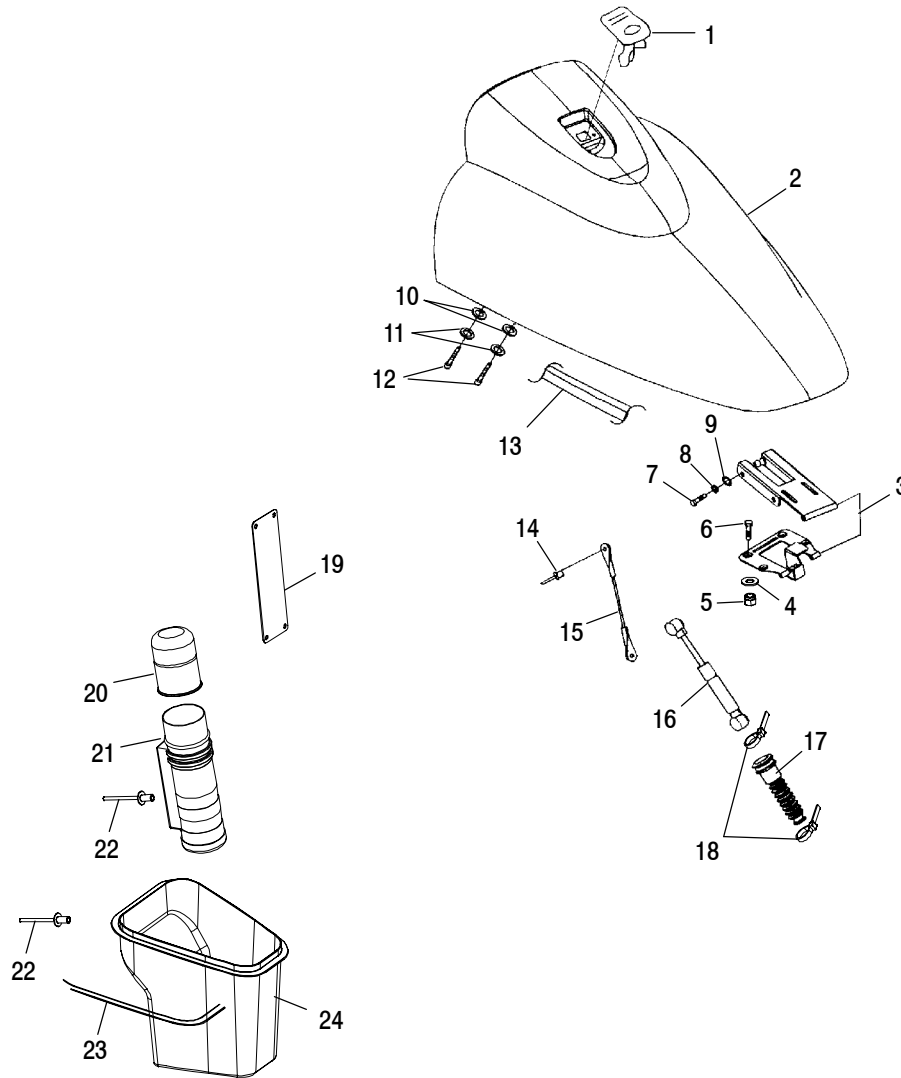

FRONT STORAGE COMPARTMENT

VIRAGE W005197D and INT'L VIRAGE W005197I

Ref.	Part No.	Qty.	Description
1	2653012	1	Latch, Door
2	5433710-311	1	Door, Compartment
3	1013282	1	Asm., Door Hinge
4	7555890	5	Washer
5	7546704	5	Nut
6	7517669	5	Screw
7	7516805	4	Screw
8	7552613	4	Washer, Lock
9	7555839	4	Washer
10	7555837	2	Washer
11	7552615	2	Washer, Lock
12	7512045	2	Screw
13	5521565	1	Seal, Door

Ref.	Part No.	Qty.	Description
14	7621235	2	Rivet
15	7080853	1	Cable, Limiter, Hinge
16	7041758	1	Spring, Gas
17	5411559	1	Boot, Gas Spring
18	7080483	2	Cable Tie
19	5211740	1	Plate, Fire Extinguisher
20	5431842	1	Cover, Fire Extinguisher
21	1060114	1	Asm., Fire Extinguisher Container (Incl. 20 and Container)
	5431841	1	Container, Fire Extinguisher
22	7621452	4	Rivet
23	5411865	1	Seal, Bucket, Front
24	5433464	1	Bucket, Front Storage