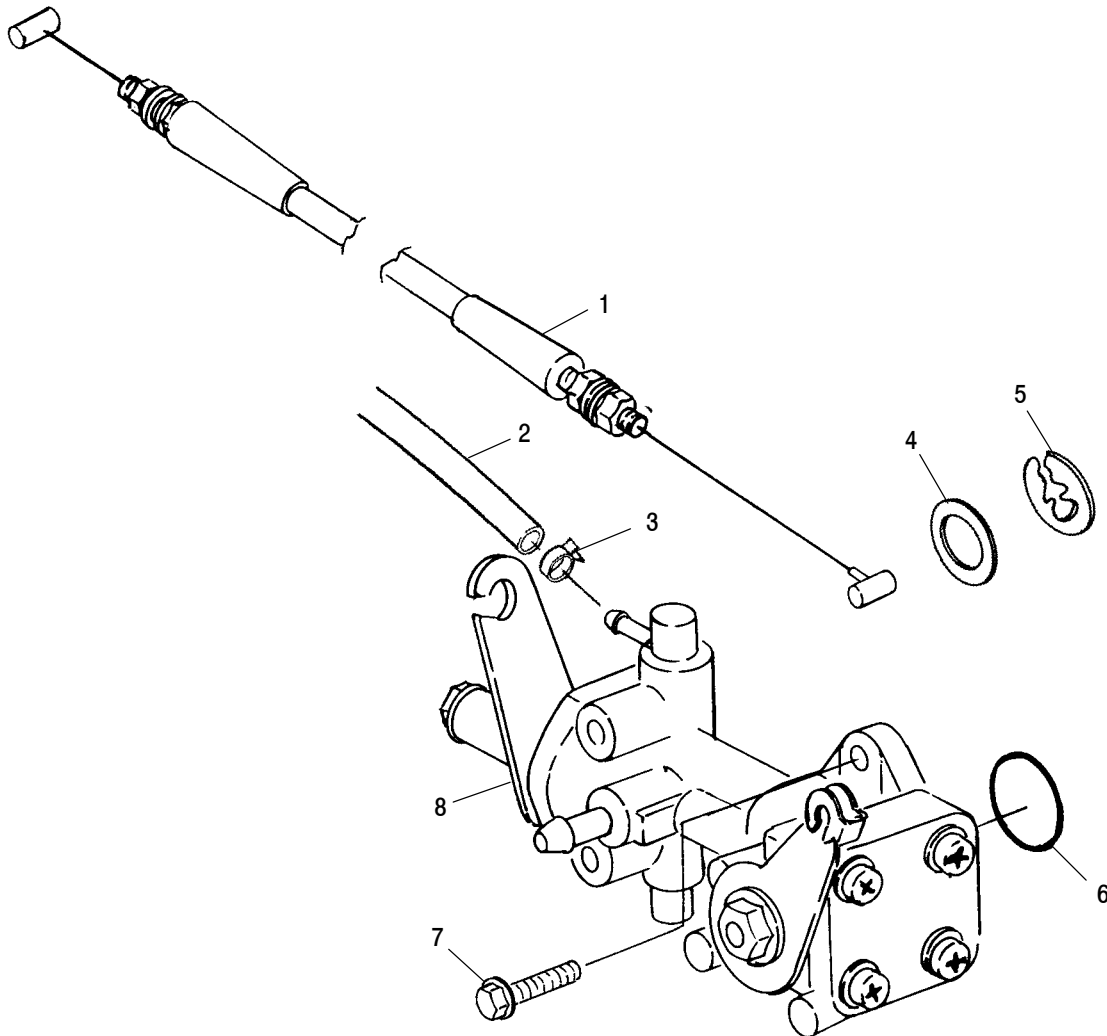

OIL PUMP

VIRAGE W005197D and INT'L VIRAGE W005197I

Ref.	Part No.	Qty.	Description
1	7080679	1	Cable, Oil Pump
2	8450061-54	2	Line, Oil
3	7080603	4	Clamp, 7 mm
4	7555944	1	Washer

Ref.	Part No.	Qty.	Description
5	7710427	1	E-Ring
6	5411293	1	O-Ring
7	7516605	2	Screw
8	2540073	1	Pump, Oil (Incl. 6)

10/99