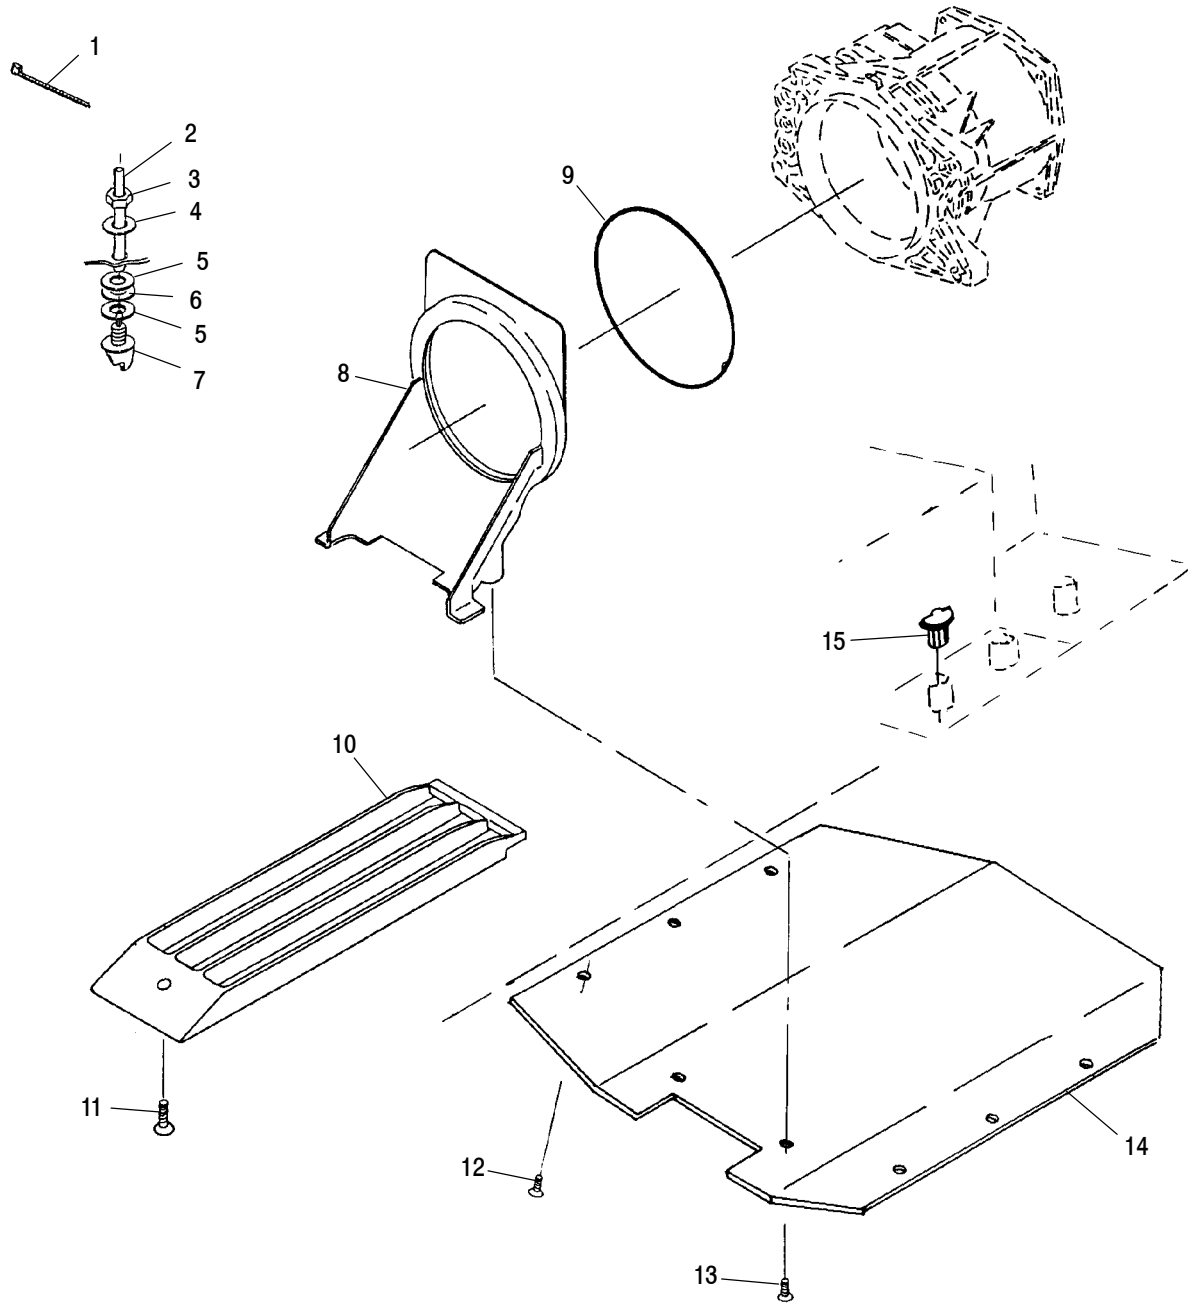

WATER INLET

VIRAGE W005197D and INT'L VIRAGE W005197I

Ref.	Part No.	Qty.	Description
1	7080483	1	Cable Tie
2	-----	1	Line, Pitot (See Shroud Pg. A6, Ref. 3)
3	7547003	1	Nut, Hex, Nylon
4	7555873	1	Washer, Flat
5	5810879	2	Gasket, Pitot
6	7555848	1	Washer, Flat
7	5431634	1	Fitting, Pitot
8	5131602	1	Scoop, Inlet