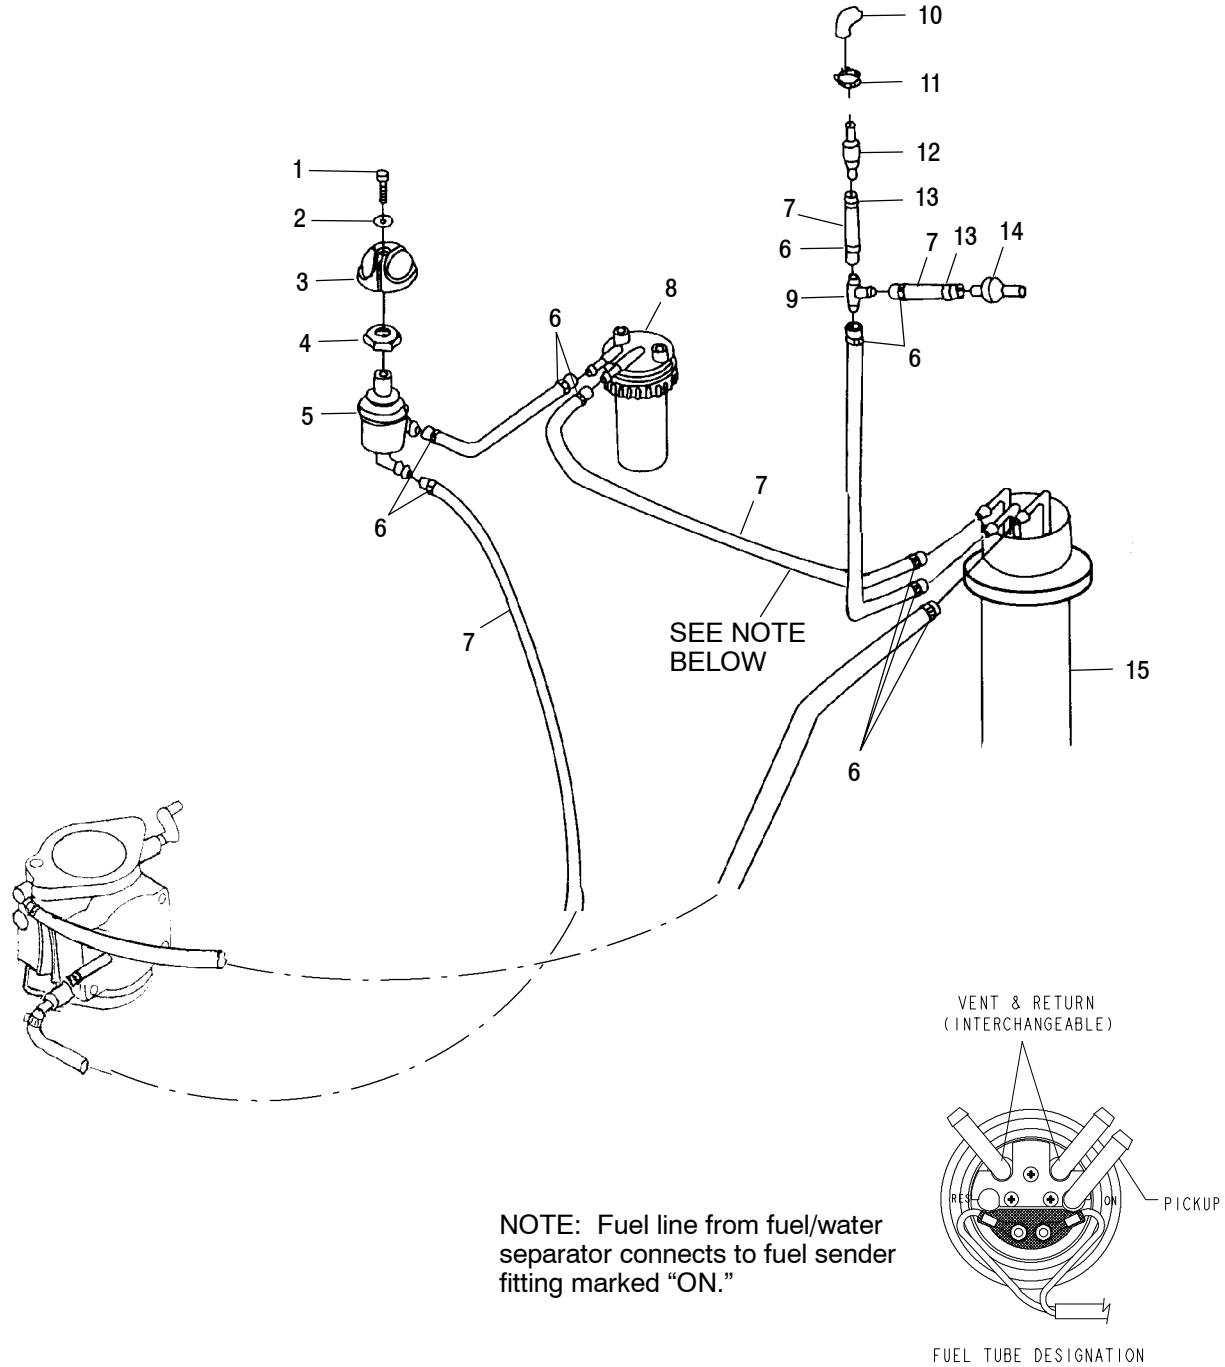

FUEL SYSTEM

VIRAGE W005197D and INT'L VIRAGE W005197I

Ref.	Part No.	Qty.	Description
1	7516302	1	Screw
2	7555840	1	Washer, Flat
3	5432836-070	1	Knob, Fuel Valve, Black
4	5431451	1	Nut, Fuel Valve
5	7052159	1	Valve, Fuel
6	7080476	12	Clamp, Hose
7	8450046-1525	AR	Line, Fuel
8	-----	1	Separator, Fuel/Water (See Fuel/Water Separator Pg. C10, Ref. 5)

Ref.	Part No.	Qty.	Description
9	7052111	1	Fitting, Tee
10	5410682	1	Grommet, Vent
11	7080483	1	Cable Tie
12	7051015	1	Valve, Check
13	7080138	2	Cable Tie
14	7052118	1	Valve, Vacuum Check
15	-----	1	Asm., Fuel Sender (See Fuel Tank Pg. A11, Ref. 19)