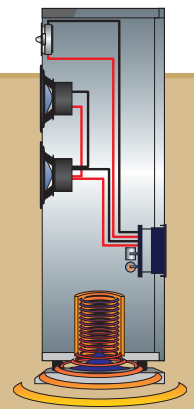

TC65i

TC625i

polk  
technology

**POWERPORT®**

Polk Audio loudspeakers shatter the boundaries of bass response with patented PowerPort bass venting technology. Conventional ports have limitations: air turbulence at the mouth of the port can cause "port noise" and bass output losses of up to 3dB. (A loss of 3dB means that half of your amplifier power is being wasted on turbulence instead of bass!) The distinctive design of the Polk Audio PowerPort gradually slows air exiting the port, vastly reducing turbulence, port noise and energy loss. The result is bass that you will feel as well as hear; bass that reaches out, grabs you by the lapels and shakes you up—for a completely visceral and emotional movie and music experience. See more about PowerPort at [www.polkaudio.com/catalog/technology/](http://www.polkaudio.com/catalog/technology/).