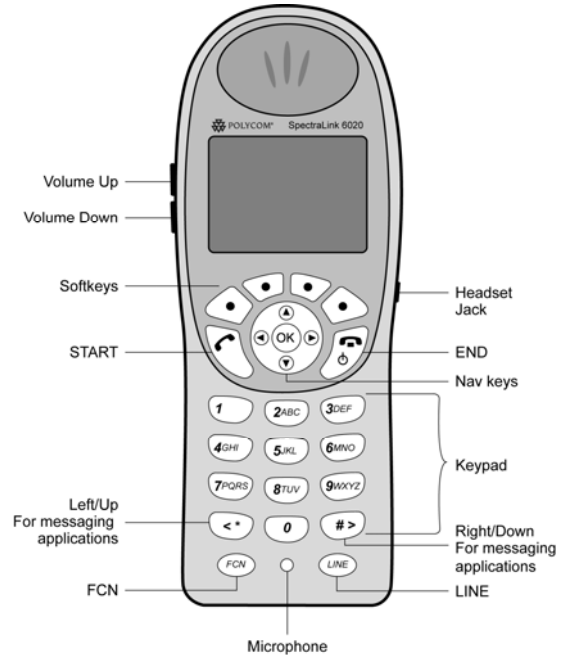

SpectraLink 6020 Wireless Telephone

- **On/Off** Press and hold **END**. Two chirps on, one chirp off
- **Make a call** Press **START** to get dial tone.
- **Hang up** Press **END**. Be sure to do this at the end of each call.
- **Answer call** Press **START**. Line indicator comes on steady when the call is answered.
- **Answer second call** Press **HOLD** to put your current call on hold, or **END** to hang up. Press **LINE** + the digit that is flashing.
- **Hold** Press **HOLD**
- **Take off Hold** Press **LINE** followed by the digit for the line on hold, which will be flashing.
- **Mute On/Off** Press the **MUTE** softkey.
- **Function** Pressing **FCN** while off hook allows you to scroll through menu screens.
- **User Options** Press the **CFG** softkey while on hook to change handset settings.

For information on Battery Pack charging and setting user preferences, see the Wireless Telephone User Guide.