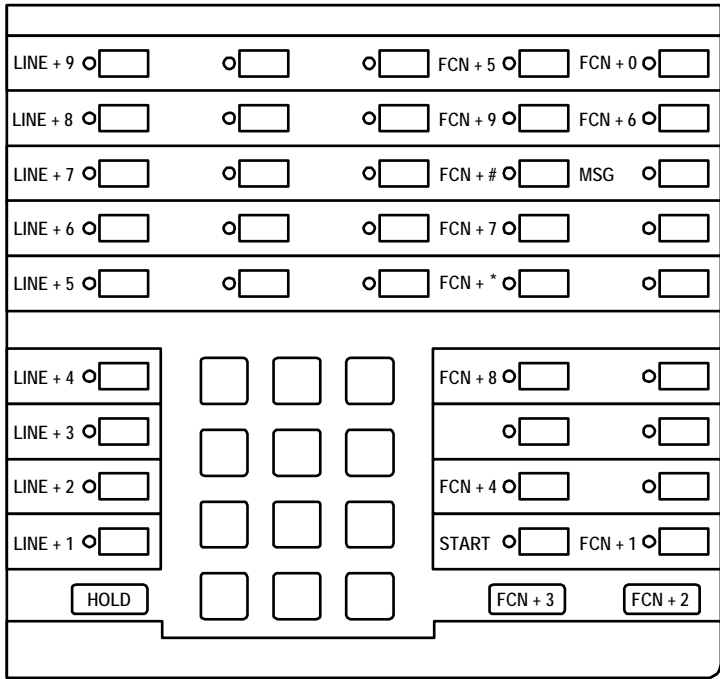

Wireless Telephone Quick Reference Guide

Siemens ROLM PBX System

ROLMPhone 400

ROLMPhone Keypad

Pressing **LINE** followed by a digit (1-9) on the Wireless Telephone is equivalent to pressing one of the line keys on the ROLMPhone 400.

Pressing **FCN** followed by a digit (0-9) on the Wireless Telephone is equivalent to using one of the desk set feature buttons (see table on right).

The **MSG** icon lights on the Wireless Telephone when there is voice mail.

Function Key Strokes	Default settings	Fill In Your Feature Settings
FCN + 1	MUTE	
FCN + 2	XFER	
FCN + 3	CONN	
FCN + 4	CONF	
FCN + 5	FWD	
FCN + 6	SV RPT	
FCN + 7	PICK	
FCN + 8	CAMP	
FCN + 9	EXIT MENUS	
FCN + #	STA SP	