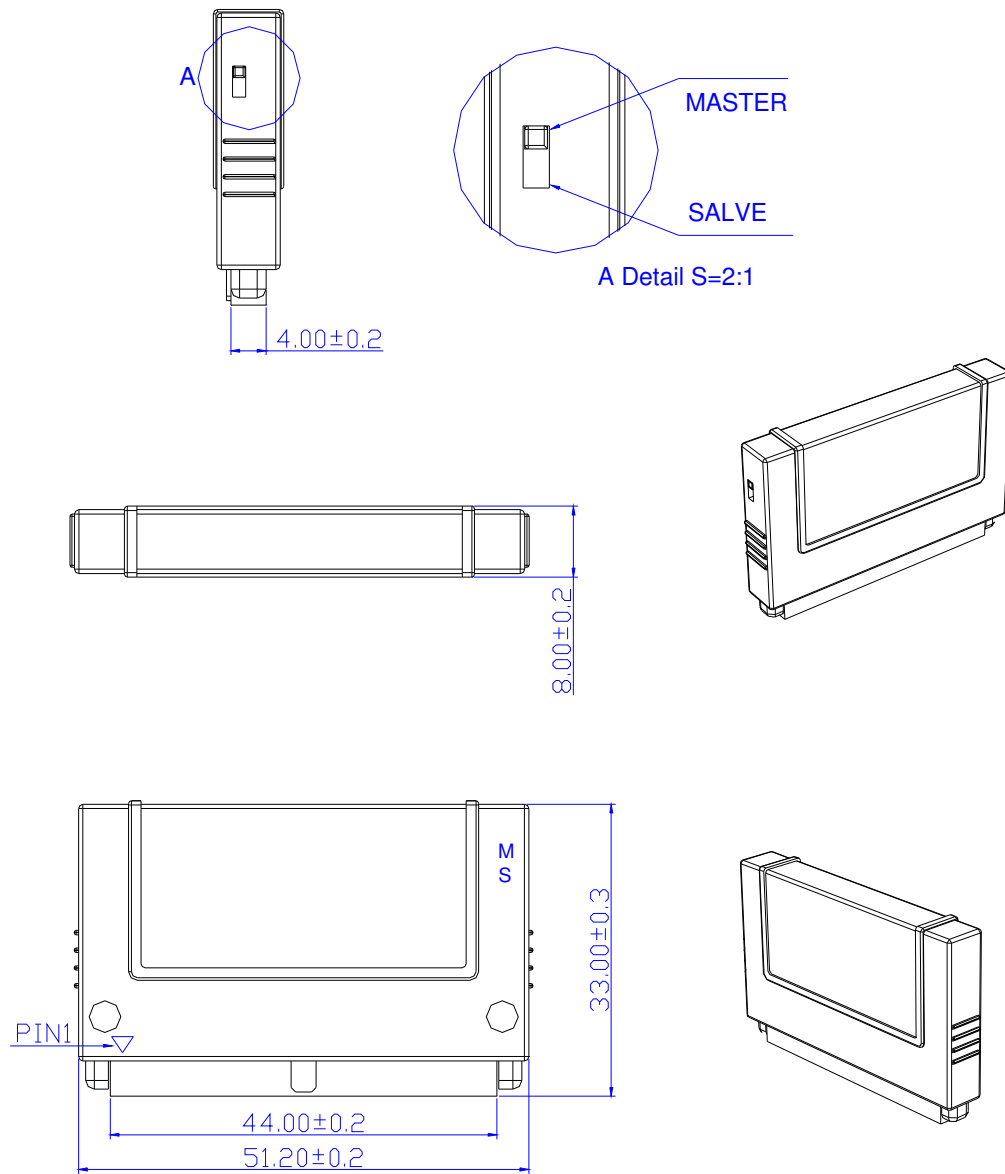

5. Physical Outline

DG0XXX44XX0 (44 PIN)