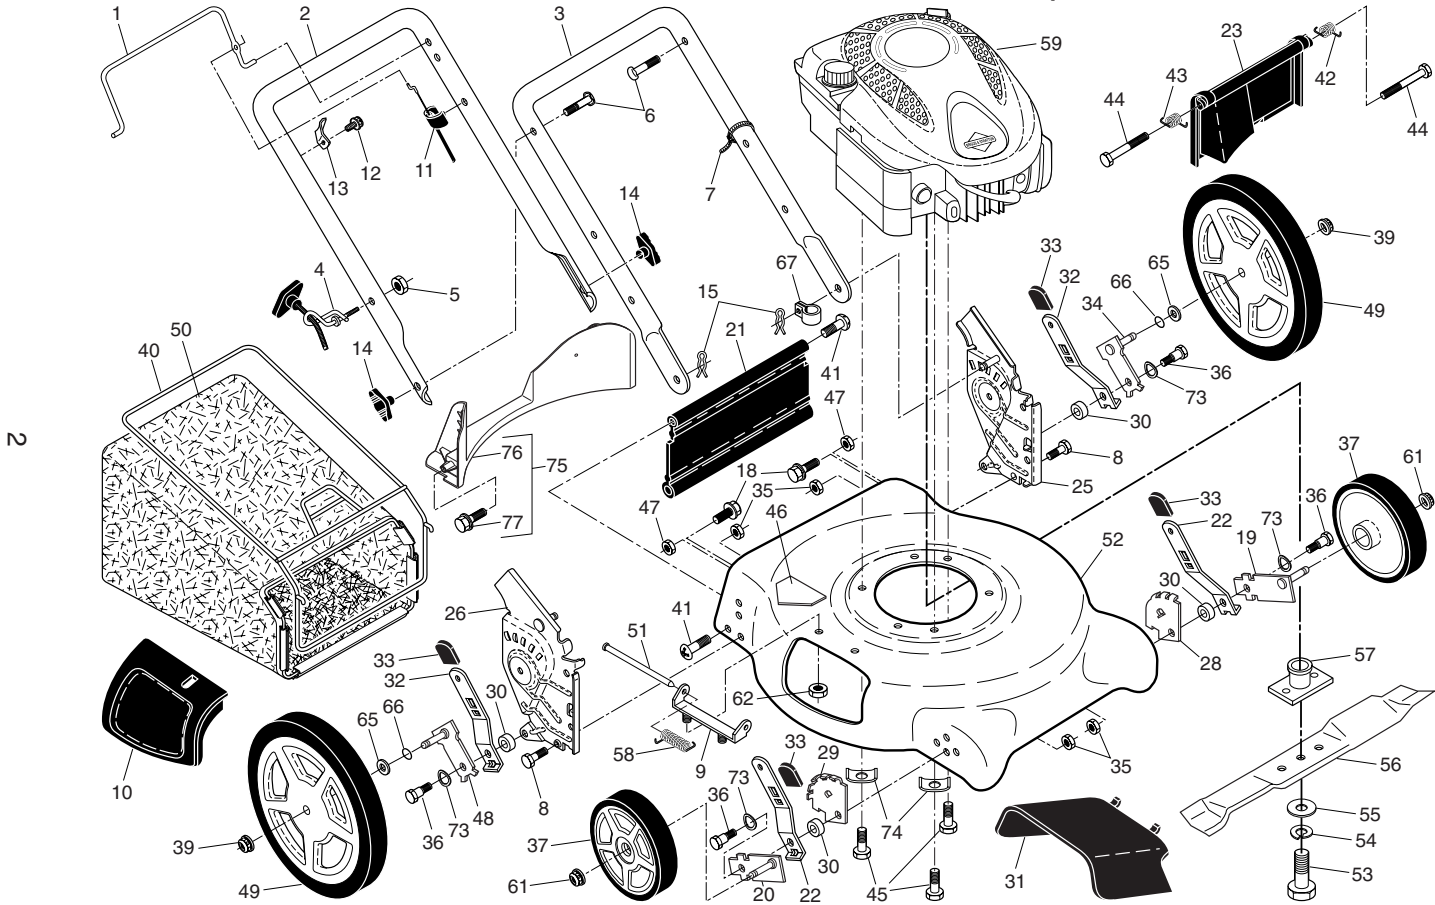

ROTARY LAWN MOWER - - MODEL NUMBER PR625N21RH3 (MFG. ID. NO. 96132004801)

ROTARY LAWN MOWER - - MODEL NUMBER PR625N21RH3 (MFG. ID. NO. 96132004801)

KEY NO.	PART NO.	DESCRIPTION	KEY NO.	PART NO.	DESCRIPTION	KEY NO.	PART NO.	DESCRIPTION
1	194177X421	Control Bar	29	407500X005	Wheel Adjusting Bracket, Front, RH	52	430509	Kit, Housing (Includes #46)
2	194179X479	Upper Handle	30	401629	Spacer	53	851084	Screw, Hex Head, Grade 8 3/8-24 x 1-3/8
3	169708X479	Lower Handle	31	165760	Discharge Deflector	54	850263	Helical Lockwasher
4	194788	Rope Guide	32	401624X004	Selector Spring, Rear	55	851074	Hardened Washer
5	132004	Nut, Hex	33	170143	Selector Knob	56	406712	21" Blade
6	191574	Handle Bolt	34	401176X004	Axle Arm Assembly, Rear, LH	57	420097	Blade Adapter
7	66426	Wire Tie	35	426589	Locknut, Hex 5/16-18	58	152124	Hinge Spring
8	74780512	Bolt, Hex Head 5/16-18 x 3/4	36	401638	Shoulder Bolt 5/16-18	59	---	Engine, Briggs & Stratton, Model Number 122T02-1207-ED (For engine service and replacement parts, call Briggs & Stratton at 1-800-233-3723)
9	154132	Hinge Bracket	37	193931X428	Wheel & Tire Assembly, Front 7 x 1-3/4	61	409148	Flanged Locknut
10	165754	Mulcher Door	39	409149	Nut, Hex	62	73800400	Nut, Hex
11	183281	Engine Zone Control Cable	40	411949	Frame, Grassbag	65	88348	Washer, Flat
12	750634	Hex Washer Head Screw #10-24 x 1/2	41	88652	Screw, Hinge	66	197480	O-Ring
13	429930X004	Up-Stop Bracket	42	405421	Spring, LH	67	197991	Clip, Cable
14	189713X428	Handle Knob	43	405423	Spring, RH	73	401630	Washer, Curved, Cylindrical
15	51793	Hairpin Cotter	44	184193	Bolt, Rear Door	74	851201X004	Washer, Special, Engine
18	17600406	Screw	45	150406	Hex Head Thread Rolling Screw 3/8-16 x 1	75	413693	Kit, Rear Baffle (Includes 3 Screws)
19	401174X004	Axle Arm Assembly, Front, LH	46	404763	Danger Decal	76	410589	Baffle, Rear
20	401175X004	Axle Arm Assembly, Front, RH	47	751153	Nut, Hex	77	17411312	Screw, Rear Baffle
21	418655	Kit, Rear Skirt	48	401177X004	Axle Arm Assembly, Rear, RH	--	404764	Warning Decal (not shown)
22	401621X004	Selector Spring, Front	49	193926X428	Wheel & Tire Assembly, Rear 12 x 1-3/4	--	193732	Operator's Manual, English
23	401814X428	Rear Door Assembly	50	411060	Grassbag	--	193734	Operator's Manual, French
25	410385X479	Handle Bracket, LH	51	147286	Hinge Rod	--	435533	Repair Parts Manual
26	410386X479	Handle Bracket, RH						
28	407499X005	Wheel Adjusting Bracket, Front, LH						

NOTE: All component dimensions given in U.S. inches. 1 inch = 25.4 mm.

IMPORTANT: Use only Original Equipment Manufacturer (O.E.M.) replacement parts. Failure to do so could be hazardous, damage your lawn mower and void your warranty.