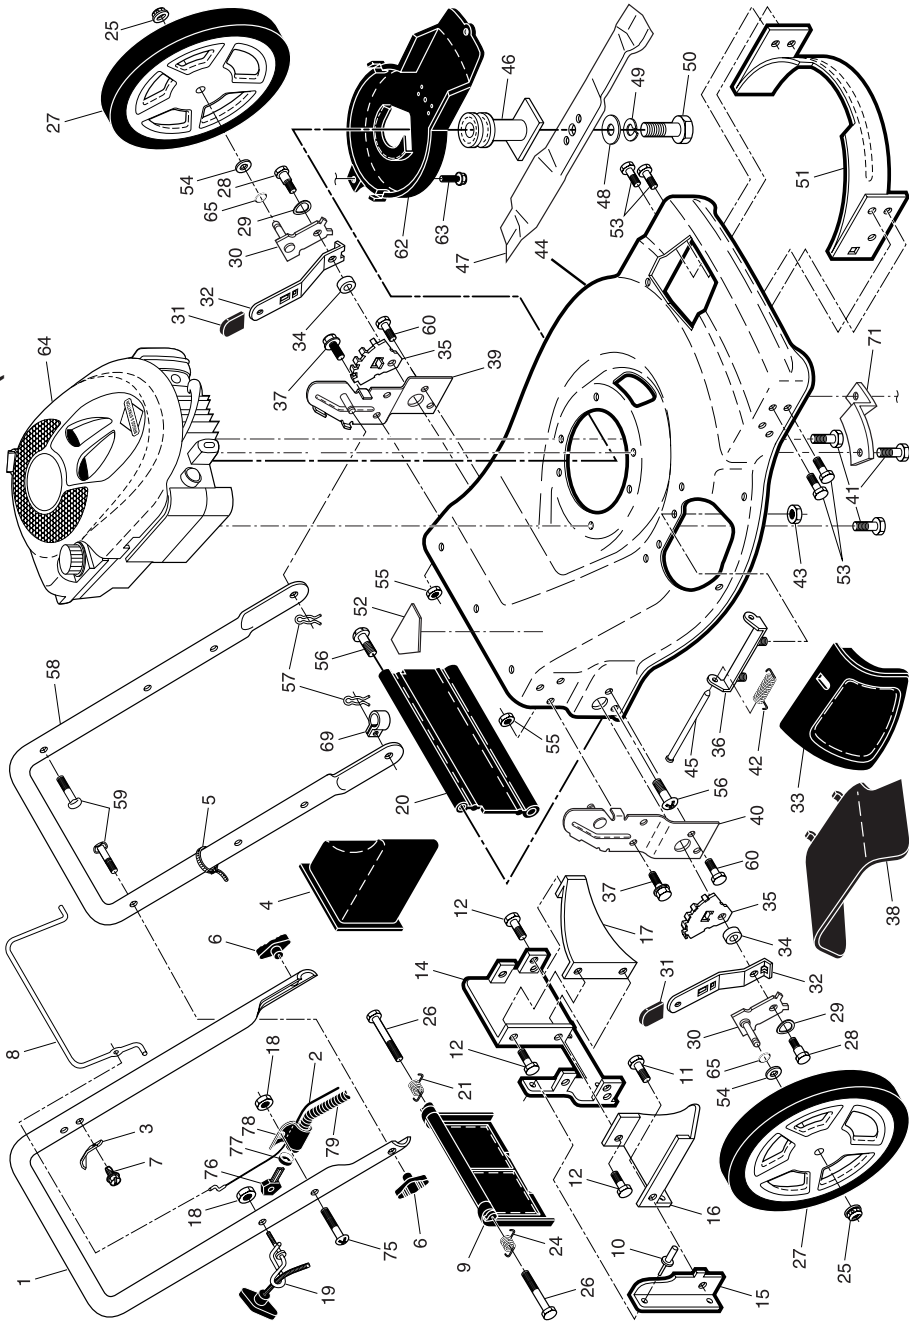

**REPAIR PARTS MANUAL
MODEL NO. PR625Y22RKP
(MFG. ID. NO. 96142005401)
Rotary Lawn Mower**

For Parts and Service, contact our authorized distributor: call 1-800-849-1297
For Technical Assistance: call 1-800-829-5886

Poulan PRO

Poulan PRO

ROTARY LAWN MOWER -- MODEL NUMBER PR625Y22RKP (MFG. ID. NO. 96142005401)

LIMITED WARRANTY

The Manufacturer warrants to the original consumer purchaser that this product as manufactured is free from defects in materials and workmanship. For a period of two (2) years from date of purchase by the original consumer purchaser, we will repair or replace, at our option, without charge for parts or labor incurred in replacing parts, any part which we find to be defective due to materials or workmanship. This Warranty is subject to the following limitations and exclusions.

NOTE: All component dimensions given in U.S. inches. 1 inch = 25.4 mm.

IMPORTANT: Use only Original Equipment Manufacturer (O.E.M.) replacement parts. Failure to do so could be hazardous, damage your lawn mower and void your warranty.

IMPORTANT: Use only Original Equipment Manufacturer (O.E.M.) replacement parts. Failure to do so could be hazardous, damage your lawn mower and void your warranty.

NOTE: All component dimensions given in U.S. inches. 1 inch = 25.4 mm.