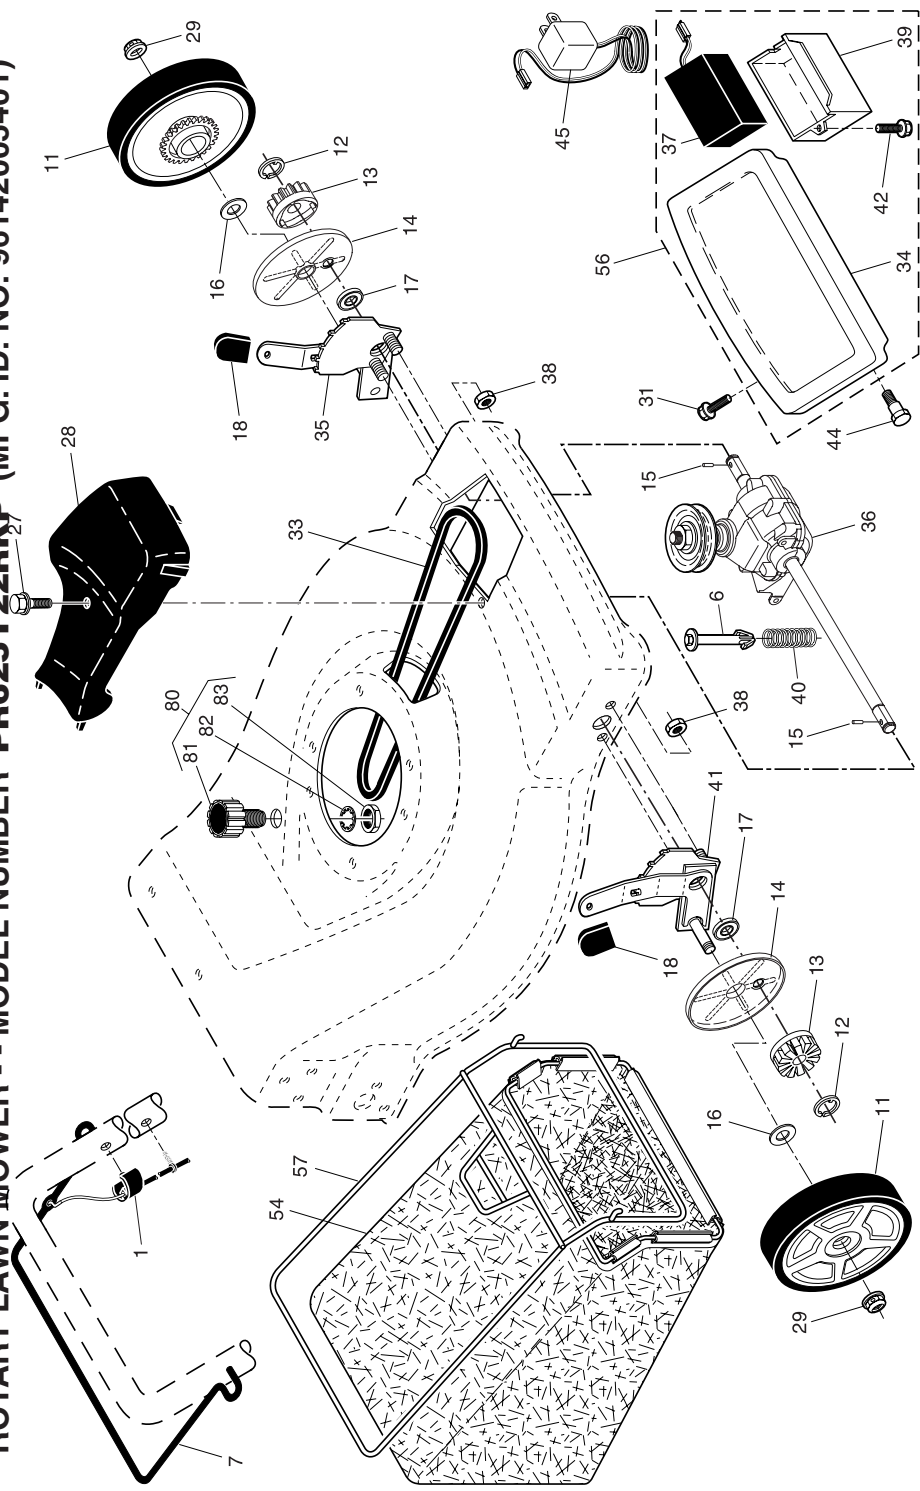

ROTARY LAWN MOWER -- MODEL NUMBER PR625Y22RKP (MFG. ID. NO. 96142005401)

ROTARY LAWN MOWER -- MODEL NUMBER PR625Y22RKP (MFG. ID. NO. 96142005401)

KEY NO.	PART NO.	DESCRIPTION	KEY NO.	PART NO.	DESCRIPTION
1	194653	Drive Control Assembly (Includes Cable)	36	415226	Gear Case Assembly, Complete
6	150495	Retainer, Spring	37	189589	Battery
7	194185X421	Bar, Drive Control	38	73800400	Locknut 1/4-20
29	409148	Locknut, Hex	39	186237	Battery Box
11	193912X421	Wheel & Tire Assembly, Front	40	137090	Spring
12	12000058	E-Ring	41	424200	Kit, Wheel Adjuster, RH
13	403849	Pinion	42	17411308	(Includes Knob and Bearing)
14	189403	Dust Cover	44	175551	Screw, Battery Box
15	404845	Pawl, Drive	45	190097	Screw, Trimplate
16	67725	Washer, Flat 3/8	54	411062	Charger, Battery
17	191039	Bearing, Wheel Adjuster	55	191252	Grassbag Assembly
18	701037X421	Selector Knob	56	191252	Trimplate/Battery Box/Battery Assembly
27	175262	Pan Head Tapping Screw #10-24 x 2-3/4	57	411952	Frame, Grassbag
28	401271X428	Drive Cover	80	421114	Water Washout Assembly
31	141841	Screw, Trimplate	81	419735	Fitting, Hose, Water Washout
33	146527	V-Belt	82	415585	Washer, Lock, Internal Tooth
34	411190	Trimplate	83	415586	Locknut, Hex, with O-Ring
35	424201	Kit, Wheel Adjuster, LH (Includes Knob and Bearing)			

IMPORTANT: Use only Original Equipment Manufacturer (O.E.M.) replacement parts. Failure to do so could be hazardous, damage your lawn mower and void your warranty.

NOTE: All component dimensions given in U.S. inches. 1 inch = 25.4 mm.