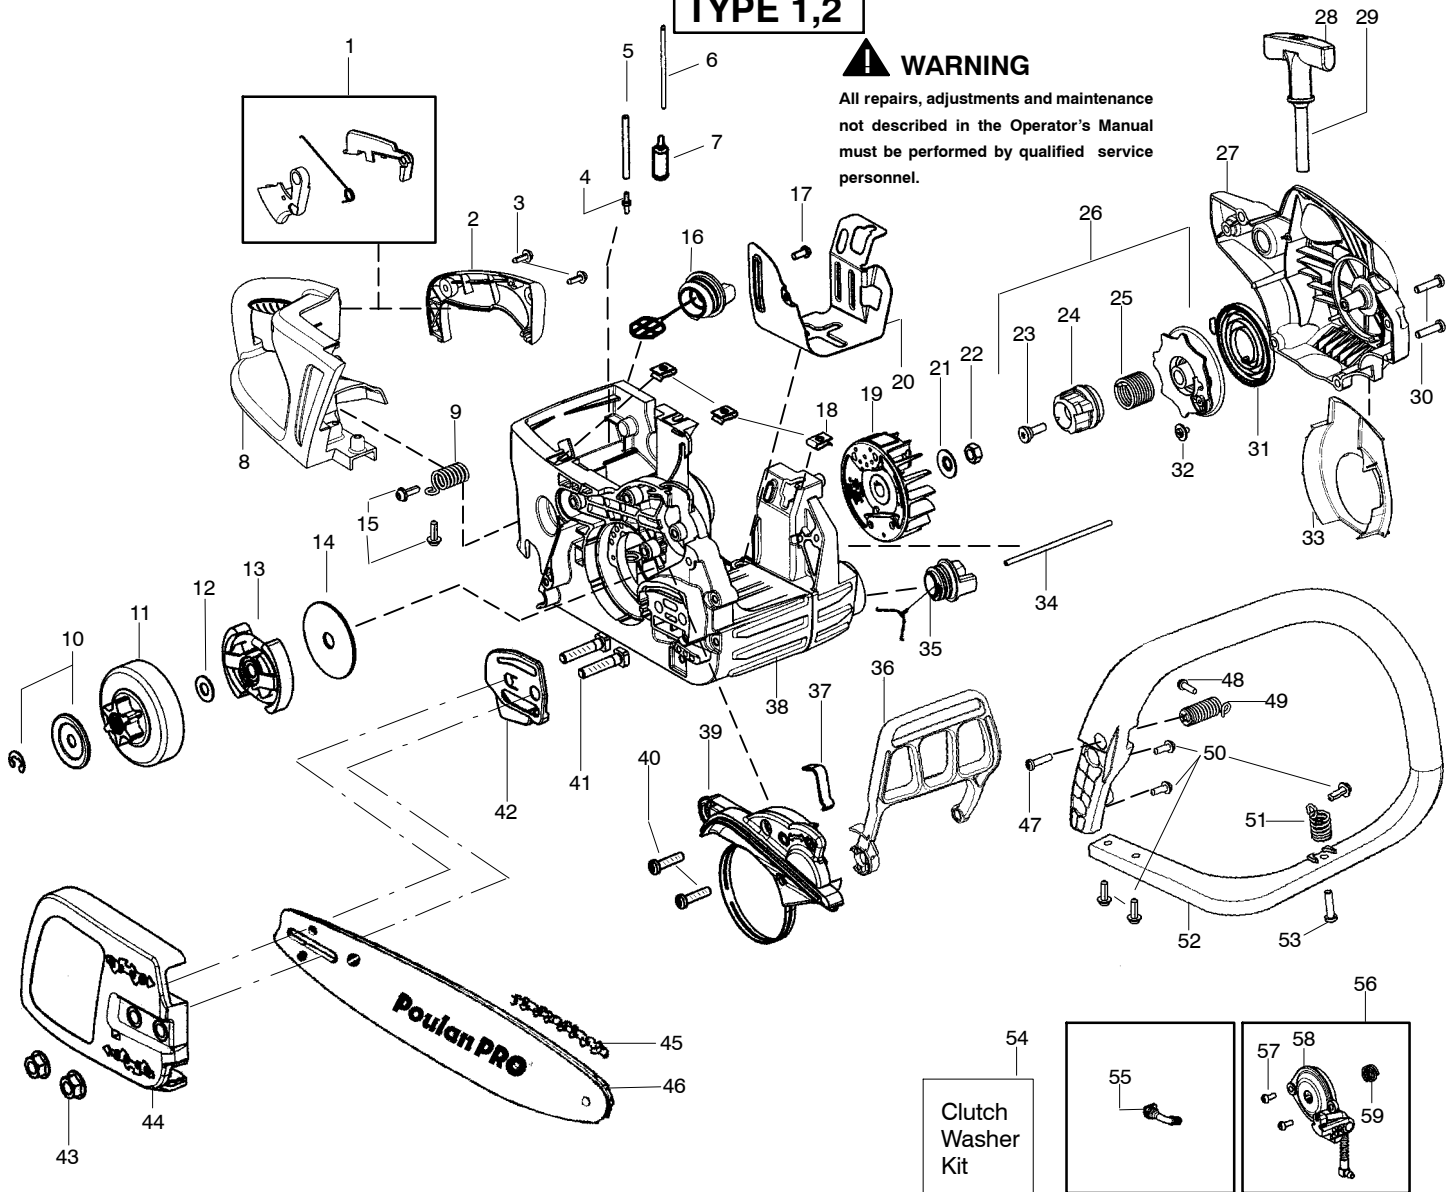

TYPE 1,2

⚠ WARNING

All repairs, adjustments and maintenance not described in the Operator's Manual must be performed by qualified service personnel.

Ref.	Part No.	Description	Ref.	Part No.	Description	Ref.	Part No.	Description
1.	530071927	Kit-Trigger/Lockout	24.	530059677	Starter Hub-EPS	44.	545012003	Assy-Clutch Cover
2.	545011903	Cover-Handle	25.	530021180	Spring-EPS	45.	952051338	Accy-18" Chain
3.	530016433	Screw	26.	530071966	Kit- EPS Starter Pulley	46.	952044926	Accy-18" Bar
4.	530023877	Fitting-Fuel line	27.	545011703	Kit- EPS Starter Pulley	47.	530016432	Screw
5.	530069216	Kit-Fuel Line (Large)	28.	530056402	Housing-Fan	48.	530016443	Screw
6.	530069247	Kit-Fuel Line (Small)	29.	530069232	Handle-Starter	49.	530059480	Assy-Rear Iso. Spring
7.	530095646	Assy-Fuel Pick Up	30.	530016432	Kit-Rope	50.	530015906	Screw
8.	545012103	Handle-Rear	31.	530042095	Screw	51.	530059479	Assy-Front Iso. Spring
9.	530059475	Spring-Rear Isolator	32.	530016080	Spring-Starter	52.	530057878	Handle-Front
10.	530071945	Kit-Clutch Washer	33.	530057868	Screw	53.	530016432	Screw
11.	530057905	Assy-Clutch Drum 3/8"	34.	530058786	Baffle	54.	530071945	Kit-Clutch Washer
12.	530071945	Kit-Clutch Washer	35.	530057236	Assy-Oil Vent			(Incl. 10,12)
13.	530057907	Assy-Clutch	36.	530057880	Assy-Oil Cap w/ret.	55.	530057924	Assy-Oil Pick Up
14.	530016419	Washer-Large Clutch	37.	530016416	Handguard	56.	530071891	Kit-Oil Pump
15.	530015906	Screw	38.	545011803	Spring-Handguard			(Incl. 57,58,59)
16.	530047192	Assy-Fuel Cap w/ret	39.	530071893	Assy-Chassis (Incl. 4,5,6,7,9,15,16,17,18, 20,34,35,37,41,51,)	57.	530016064	Screw
17.	530016064	Screw	40.	530016432	Kit-Chainbrake	58.	530057931	Assy-Oil Pump
18.	530015922	Nut-"U" type speed	41.	530016133	Screw	59.	530037820	Gear-Worm
19.	530039231	Assy-Flywheel	42.	530057910	Bolt-Bar			
20.	530057911	Shield-Heat	43.	530015917	Plate-Bar			
21.	530015127	Washer-Flywheel			Nut-Bar			
22.	530016134	Nut-Flywheel						
23.	530021179	Screw-Shoulder						

✓ = NEW PART NUMBER FOR THIS IPL

★ = REFER TO THE SERVICE REFERENCE INDICATED FOR MORE INFORMATION. (LOCATED AT END OF IPL)