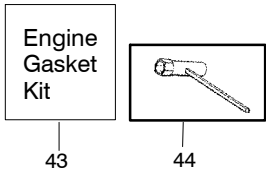

Ref.	Part No.	Description	Ref.	Part No.	Description	Ref.	Part No.	Description
1.	530016153	Screw	19.	530071889	Kit-Carb. Adaptor (Incl. # 20,38,41)	36.	530038729	Ring-Piston
2.	530039232	Module-Ignition	20.	530071894	Gasket-cyl. o-ring (kit)	37.	530057886	Insert-Right (gray)Cyl.
3.	530016432	Screw	21.	952030150	Accy-Spark Plug (RCJ-7Y)	38.	530071894	Seal-Adaptor (kit)
4.	530058661	Strap-Ground	22.	530071885	Kit-Cylinder (Incl. 29,37)	39.	530016426	Screw
5.	530057943	Assy-Wire Harness	23.	530058660	Clip-High Tension Lead	40.	530071894	Gasket-Carb. (kit)
6.	530055698	Reflector-Tape	24.	545006007	Kit-Muffler (Incl. 25-28)	41.	530057926	Tube-Intake
7.	530057872	Shield-Cylinder (Incl. 1,6)	25.	530057942	Backplate-Muffler	42.	530016101	Nut-Carb.
8.	530016080	Screw	26.	530071894	Gasket-Muffler (kit)	43.	530071894	Kit-Gasket (Incl. 20,26,38,40)
9.	530057891	Lever-Ignition Switch	27.	545006056	Kit-Spark Arrestor	44.	530031163	Scrench
10.	530057908	Spring-Ignition Switch	28.	530016338	Bolt-Muffler			Not Shown
11.	530059399	Knob-Choke	29.	530057885	Insert-Left (black) Cyl.			
12.	530059001	Cover-Air Filter	30.	530012537	Assy-Crankshaft/Rod Bolt			
13.	530057869	Filter-Air	31.	530016417	Bolt			
14.	530016425	Screw	32.	530057941	Cap-Crankcase			
15.	530150029	Housing-Air Filter w/cable	33.	530056363	Assy-Bearing/Seal	✓	545186805	Manual-Operator
16.	---	Carburetor	34.	530071882	Kit-Piston (Incl. 35,36)		530059905	Decal-Warning
	530035590	Zama W26	35.	530015697	Retainer-Piston Pin			
17.	530069247	Kit-Fuel Line (Small)						
18.	530047721	Bulb-Purge "snap-in"						

✓ = NEW PART NUMBER FOR THIS IPL

* = REFER TO THE SERVICE REFERENCE INDICATED FOR MORE INFORMATION. (LOCATED AT END OF IPL)