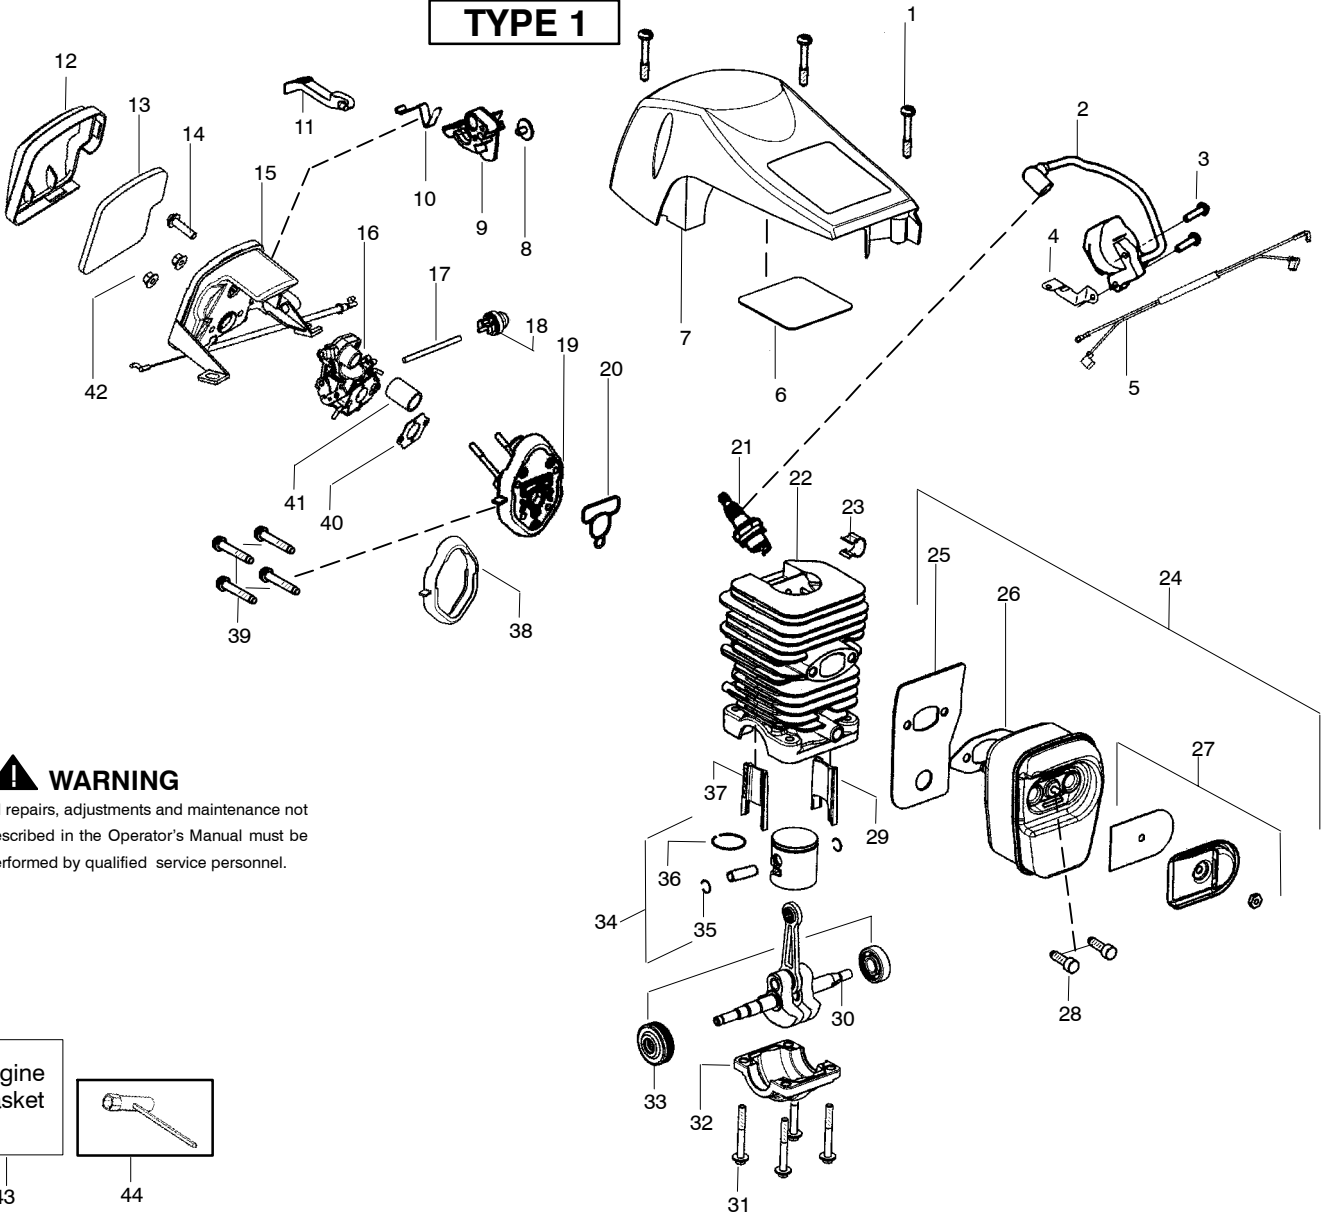

TYPE 1

⚠ WARNING
All repairs, adjustments and maintenance not described in the Operator's Manual must be performed by qualified service personnel.

Ref.	Part No.	Description	Ref.	Part No.	Description	Ref.	Part No.	Description
1.	530016153	Screw	19.	530071889	Kit-Carb. Adaptor (Incl. # 20,38,41)	36.	530038729	Ring-Piston
2.	530039232	Module-Ignition	20.	530071894	Gasket-cyl. o-ring (kit)	37.	530057886	Insert-Right (gray)Cyl.
3.	530016432	Screw	21.	952030150	Accy-Spark Plug (RCJ-7Y)	38.	530071894	Seal-Adaptor (kit)
4.	530058661	Strap-Ground	22.	530071885	Kit-Cylinder (Incl. 29,37)	39.	530016426	Screw
5.	530057943	Assy-Wire Harness	23.	530058660	Clip-High Tension Lead	40.	530071894	Gasket-Carb. (kit)
6.	530055698	Reflector-Tape	24.	530071887	Kit-Muffler (Incl. 25-28)	41.	530057926	Tube-Intake
7.	530057872	Shield-Cylinder(Incl. 1,6)	25.	530057942	Backplate-Muffler	42.	530016101	Nut-Carb.
8.	530016080	Screw	26.	530071894	Gasket-Muffler (kit)	43.	530071894	Kit-Gasket (Incl. 20,26,38,40)
9.	530057891	Lever-Ignition Switch	27.	530071886	Kit-Spark Arrestor	44.	530031163	Scrench
10.	530057908	Spring-Ignition Switch	28.	530016338	Bolt-Muffler			Not Shown
11.	530059399	Knob-Choke	29.	530057885	Insert-Left (black) Cyl.			
12.	530059001	Cover-Air Filter	30.	530012537	Assy-Crankshaft/Rod Bolt			
13.	530057869	Filter-Air	31.	530016417	Bolt			
14.	530016425	Screw	32.	530057941	Cap-Crankcase			
15.	530150029	Housing-Air Filter w/cable	33.	530056363	Assy-Bearing/Seal	545047515		Manual-Operator
16.	---	Carburetor	34.	530071882	Kit-Piston (Incl. 35,36)	530059905		Decal-Warning
	530035590	Zama W26	35.	530015697	Retainer-Piston Pin			
17.	530069247	Kit-Fuel Line (Small)						
18.	530047721	Bulb-Purge "snap-in"						

✓ = NEW PART NUMBER FOR THIS IPL   * = REFER TO THE SERVICE REFERENCE INDICATED FOR MORE INFORMATION. (LOCATED AT END OF IPL)