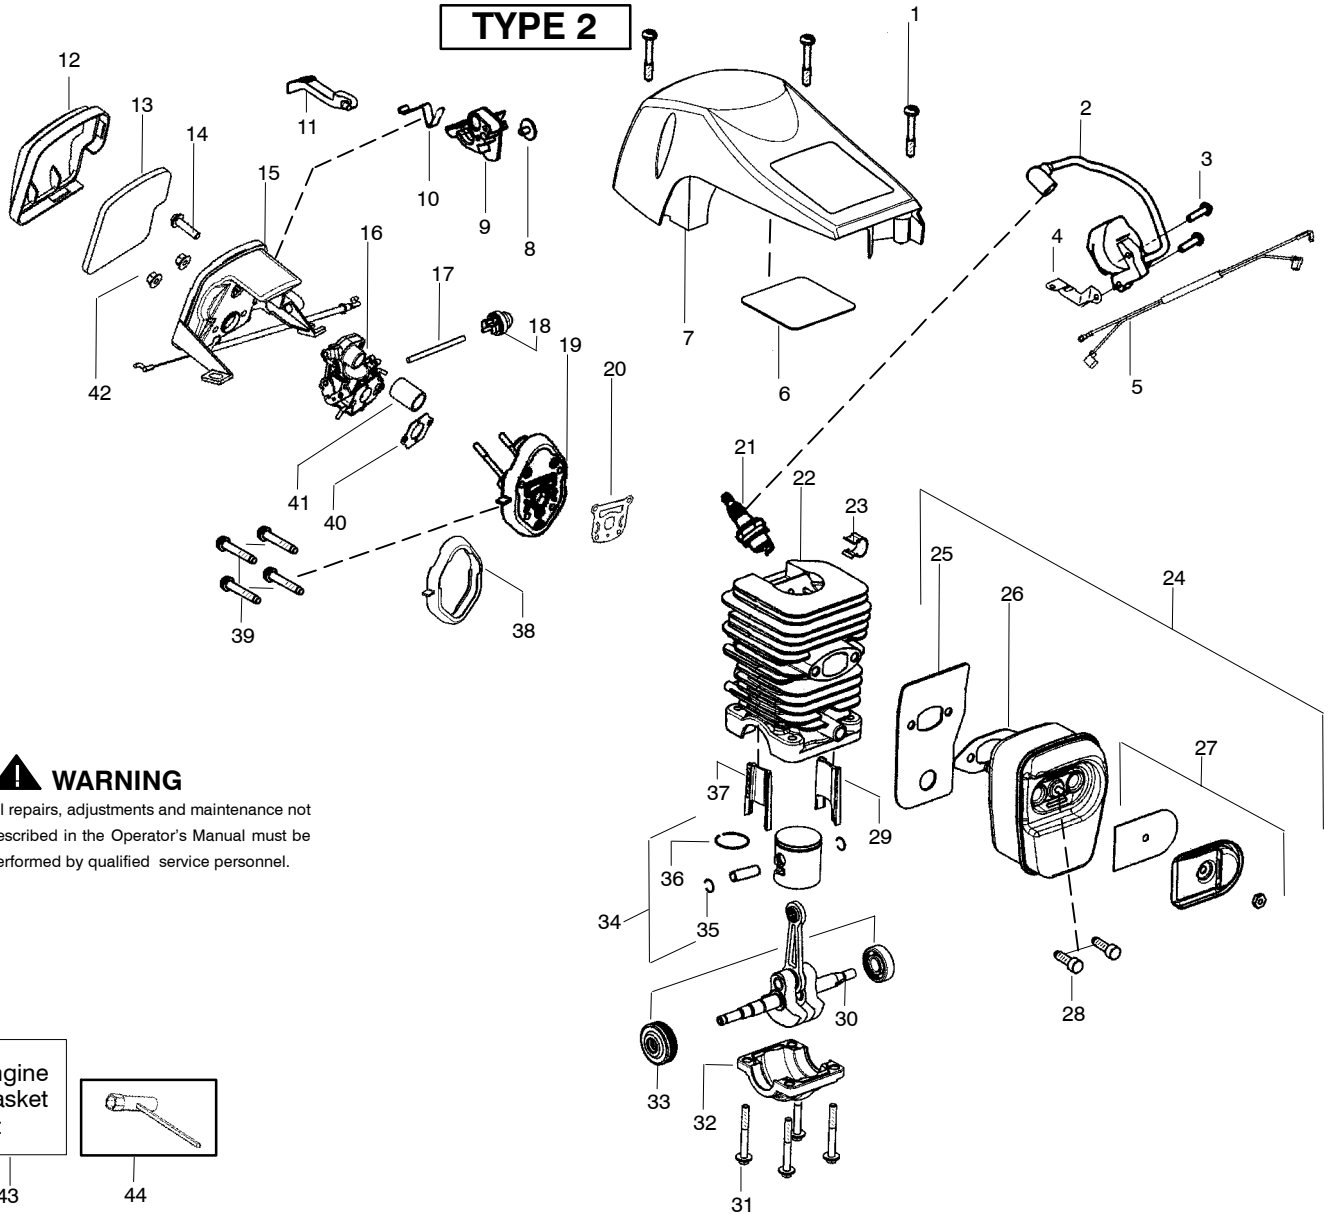

TYPE 2

⚠ WARNING

All repairs, adjustments and maintenance not described in the Operator's Manual must be performed by qualified service personnel.

Ref.	Part No.	Description	Ref.	Part No.	Description	Ref.	Part No.	Description
1.	530016153	Screw	19.	530071889	Kit-Carb. Adaptor (Incl. # 20,38,41)	36.	530038729	Ring-Piston
2.	530039232	Module-Ignition	20.	530071894	Gasket-cyl. o-ring (kit)	37.	530057886	Insert-Right (gray)Cyl.
3.	530016432	Screw	21.	952030150	Accy-Spark Plug (RCJ-7Y)	38.	530071894	Seal-Adaptor (kit)
4.	530058661	Strap-Ground	22.	530071885	Kit-Cylinder (Incl. 29,37)	39.	530016426	Screw
5.	530057943	Assy-Wire Harness	23.	530058660	Clip-High Tension Lead	40.	530071894	Gasket-Carb. (kit)
6.	530055698	Reflector-Tape	24.	545006007	Kit-Muffler (Incl. 25-28)	41.	530057926	Tube-Intake
7.	530057872	Shield-Cylinder (Incl. 1,6)	25.	530057942	Backplate-Muffler	42.	530016101	Nut-Carb.
8.	530016080	Screw	26.	530071894	Gasket-Muffler (kit)	43.	530071894	Kit-Gasket (Incl. 20,26,38,40)
9.	530057891	Lever-Ignition Switch	27.	545006056	Kit-Spark Arrestor	44.	530031163	Scrench
10.	530057908	Spring-Ignition Switch	28.	530016338	Bolt-Muffler			Not Shown
11.	530059399	Knob-Choke	29.	530057885	Insert-Left (black) Cyl.			
12.	530059001	Cover-Air Filter	30.	530012537	Assy-Crankshaft/Rod Bolt			
13.	530057869	Filter-Air	31.	530016417	Bolt			
14.	530016425	Screw	32.	530057941	Cap-Crankcase			
15.	530150029	Housing-Air Filter w/cable	33.	530056363	Assy-Bearing/Seal	✓	545186805	Manual-Operator
16.	---	Carburetor	34.	530071882	Kit-Piston (Incl. 35,36)		530059905	Decal-Warning
	530035590	Zama W26	35.	530015697	Retainer-Piston Pin			
17.	530069247	Kit-Fuel Line (Small)						
18.	530047721	Bulb-Purge "snap-in"						

✓ = NEW PART NUMBER FOR THIS IPL

* = REFER TO THE SERVICE REFERENCE INDICATED FOR MORE INFORMATION. (LOCATED AT END OF IPL)