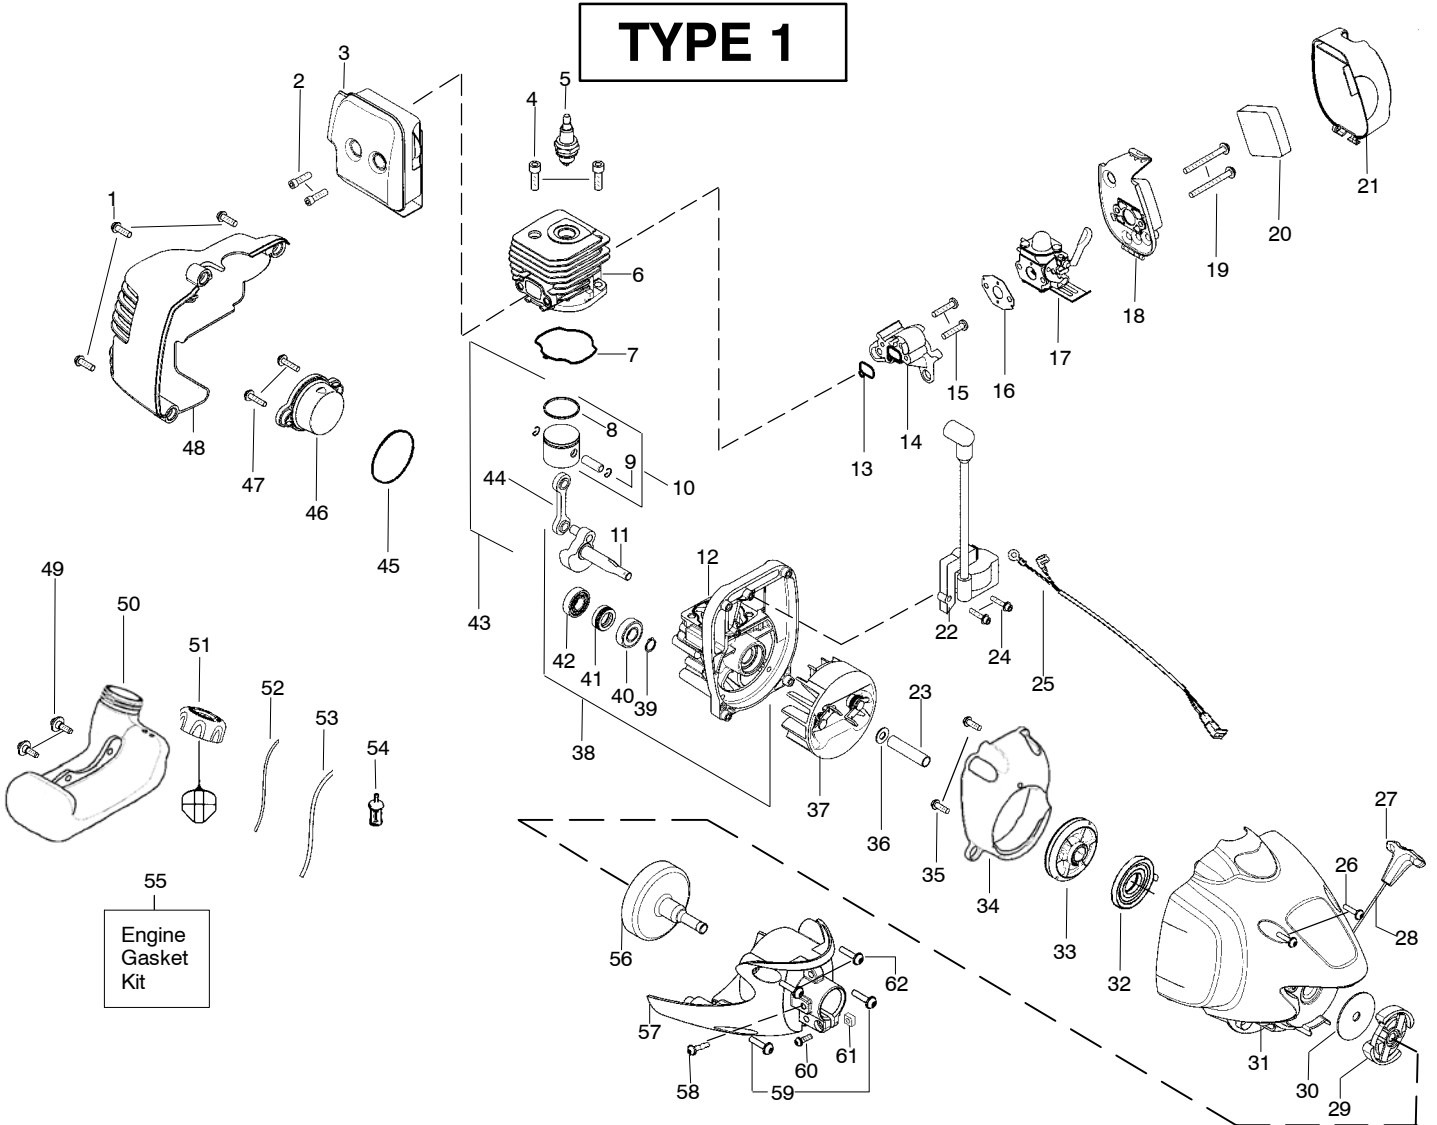

TYPE 1

Ref.	Part No.	Description	Ref.	Part No.	Description	Ref.	Part No.	Description
1.	530015880	Screw	21.	530057545	Cover-Air Box	44.	530069945	Kit-Conn. Rod
2.	530058982	Bolt-Muffler	22.	530035505	Ignition Module	45.	530071750	O-Ring-C'case (kit)
3.	530057538	Assy-Muffler/Shield (Incl. 2)	23.	530059758	Spacer-Flywheel	46.	530057954	Assy-Plug (incl.45)
4.	530015953	Screw-Cylinder	24.	530016357	Screw	47.	530016386	Screw
5.	952030249	Spark Plug (RCJ 6Y)	25.	545015601	Assy-Switch wire	48.	530057539	Shroud-Rear
6.	530012541	Cylinder	26.	530016386	Screw	49.	530016445	Retainer-Tank
7.	530071750	Seal-Cylinder (kit)	27.	530054834	Handle-Starter	50.	545103702	Assy-Fuel Tank (incl. filter, lines & fuel cap)
8.	530055120	Piston Ring	28.	530071798	Kit - Rope	51.	530057973	Assy-Fuel Cap
9.	530015162	Retainer-Piston Pin	29.	530055122	Assy-Clutch	52.	530069247	Kit-Fuel Line (Small)
10.	530071833	Kit - Piston (Incl. 8, 9)	30.	530094189	Washer-Clutch	53.	530069216	Kit-Fuel Line (Large)
11.	530012579	Assy-Crankshaft	31.	545016004	Assy.-Fan Hsg	54.	530095646	Assy-Fuel Pickup
12.	530012582	Assy-Crankcase (Incl. 40,41,42)	32.	545054901	Spring-Starter	55.	530071750	Kit-Engine Gasket (Incl. 7,13,16,45)
13.	530071750	Seal-Cyl/Carb. (kit)	33.	545050407	Kit-Starter Pulley	56.	530150247	Assy-Clutch Drum
14.	530057547	Adapter-Carb.	34.	545080601	Baffle	57.	545077301	Assy-Clutch Cover (Incl. 60,61)
15.	530016441	Screw	35.	530015880	Screw	58.	530016319	Screw-Align
16.	530071750	Gasket-Carb. (kit)	36.	530016463	Washer-Clutch Flat	59.	530015772	Screw
17.	530071811	Kit-Carb.(C1U-W19)	37.	530039243	Assy-Flywheel	60.	530016381	Screw 12-24
(Note: Repair kits are not available for this carburetor)			38.	530071951	Assy-C'case & C'shaft (Incl. 11,12,39)	61.	530016382	Nut 12-24
18.	545077501	Air Box	39.	530015941	Retain. Ring-C'shaft	62.	530015814	Screw
19.	530016429	Screw	40.	530055728	Outer Bearing	Not Shown		
20.	530036575	Foam-Air Filter	41.	530019264	Seal-C'shaft	530058709	Bulb-Purge	
			42.	530032125	Inner Bearing			
			43.	530071785	Kit-piston/rod (Incl. 10,44)			

↗ = NEW PART NUMBER FOR THIS IPL   * = REFER TO THE SERVICE REFERENCE INDICATED FOR MORE INFORMATION. (LOCATED AT END OF IPL)