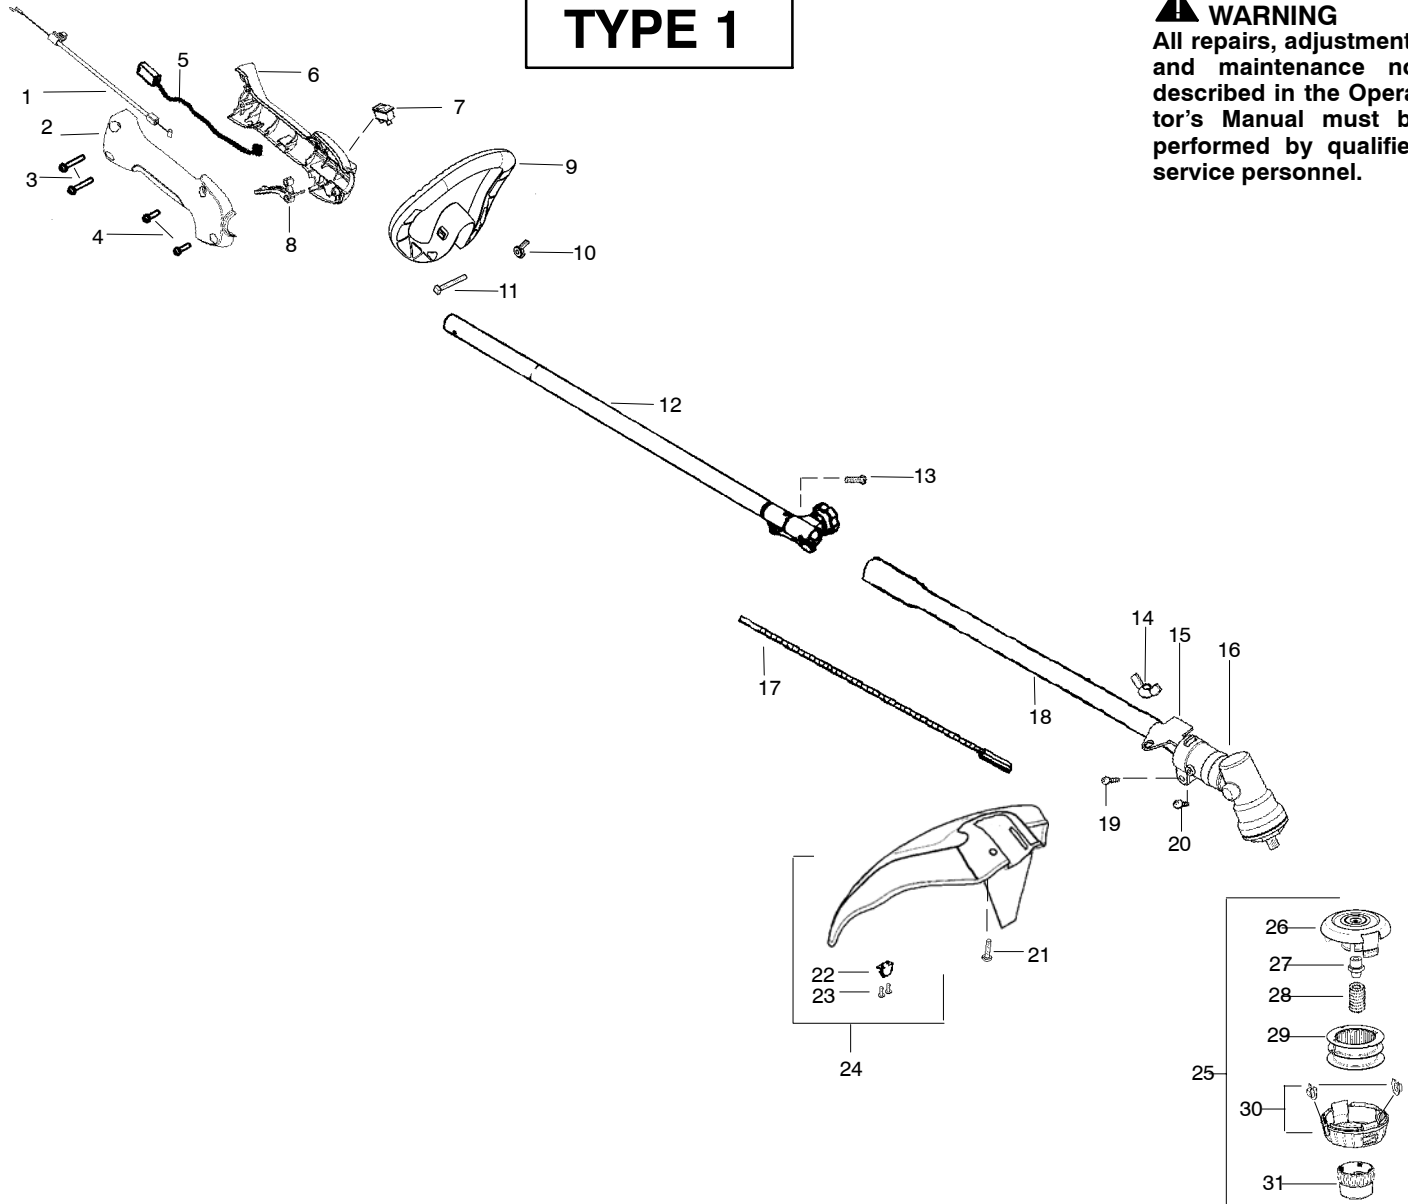

PARTS LIST NO. <b>545014347</b>		<b>Poulan PRO</b> PARTS LIST	MODEL(s) PP125
DATE <b>3/31/09</b>	Replaces 545014347 - 12/09/08		<b>Note:</b> Illustration may differ from actual model due to design changes

# TYPE 1

**⚠ WARNING**  
All repairs, adjustments and maintenance not described in the Operator's Manual must be performed by qualified service personnel.

Ref.	Part No.	Description	Ref.	Part No.	Description	Ref.	Part No.	Description	
1.	530059759	Assy.-Throttle Cable	15.	530057554	Bracket-Shield	28.	537338801	Spring P25	
2.	530057541	Hsg.-Throttle (RH)	16.	530096099	Gearbox	29.	952711631	Assy-Wound Spool	
3.	530016406	Screw	17.	530096218	Flexshaft-lower	30. ✓	545003365	Kit-Cover and Eyelet	
4.	530015814	Screw	18.	530071789	Kit-Lower Shaft	31. ✓	537419601	Knob P25	
5.	530054183	Assy.-Wire	19.	530016014	Screw			Not Shown	
6.	530059760	Hsg. Throttle (LH)	20.	530015775	Screw				
7.	530069572	Kit-Switch	21.	530015820	Bolt				
8.	545077601	Trigger-Throttle	22.	530052286	Limiters-Line				
9.	530057546	Handle-Assist	23.	530015814	Screw		545186741		Operator Manual
10.	530016152	Wingnut	24.	530071997	Kit-Shield Assy. (Incl. 22,23)		545209101		Decal-Shaft Warning
11.	530015786	Bolt	25.	537419202	Assy-TNG7 (Incl. 26, 27,28,29,30,31)		545167703		Decal-Upper Shaft
12.	530071791	Kit-Upper Shaft (Incl. flex, clamp & 13)	26.	537419302	Housing				
13.	530016344	Screw	27.	537419801	Adapter				
14.	530016152	Wingnut							