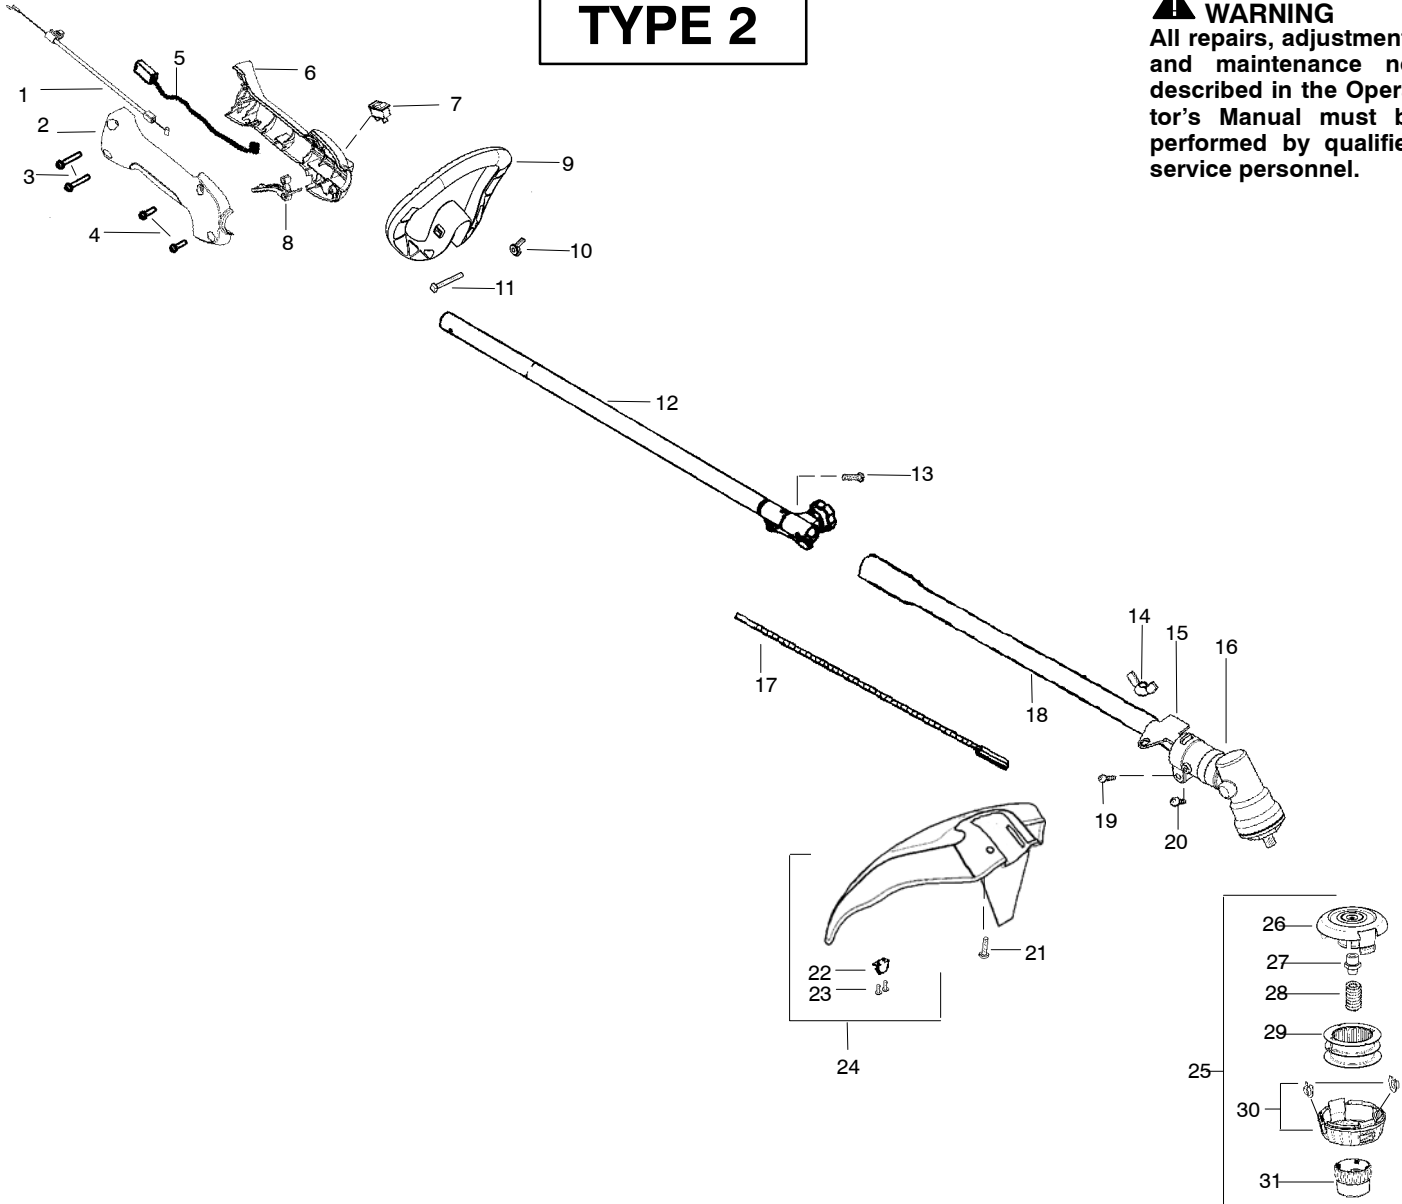

TYPE 2

⚠ WARNING
All repairs, adjustments and maintenance not described in the Operator's Manual must be performed by qualified service personnel.

Ref.	Part No.	Description	Ref.	Part No.	Description	Ref.	Part No.	Description	
2.	530059759	Assy-Throttle Cable	15.	530057554	Bracket-Shield	28.	537338801	Spring P25	
2.	530057541	Hsg.-Throttle (RH)	16.	530096099	Gearbox	29.	952711631	Assy-Wound Spool	
3.	530016406	Screw	17.	530096218	Flexshaft-lower	30. ✓	545003365	Kit-Cover and Eyelet	
4.	530015814	Screw	18.	530071789	Kit-Lower Shaft	31. ✓	537419601	Knob P25	
5.	530054183	Assy.-Wire	19.	530016014	Screw			Not Shown	
6.	530059760	Hsg. Throttle (LH)	20.	530015775	Screw				
7.	545030601	Kit-Switch	21.	530015820	Bolt				
8.	545077601	Trigger-Throttle	22.	530052286	Limitter-Line				
9.	530057546	Handle-Assist	23.	530015814	Screw				
10.	530016152	Wingnut	24.	530071997	Kit-Shield Assy. (Incl. 22,23)				
11.	530015786	Bolt	25.	537419202	Assy-TNG7 (Incl. 26, 27,28,29,30,31,32)		545177328		Operator Manual
12.	530071791	Kit-Upper Shaft (Incl. flex, clamp & 13)	26.	537419302	Housing		545209101		Decal-Shaft Warning
13.	530016344	Screw	27.	537419801	Adapter		545167703		Decal-Upper Shaft
14.	530016152	Wingnut							

✓ = NEW PART NUMBER FOR THIS IPL

★ = REFER TO THE SERVICE REFERENCE INDICATED FOR MORE INFORMATION. (LOCATED AT END OF IPL)