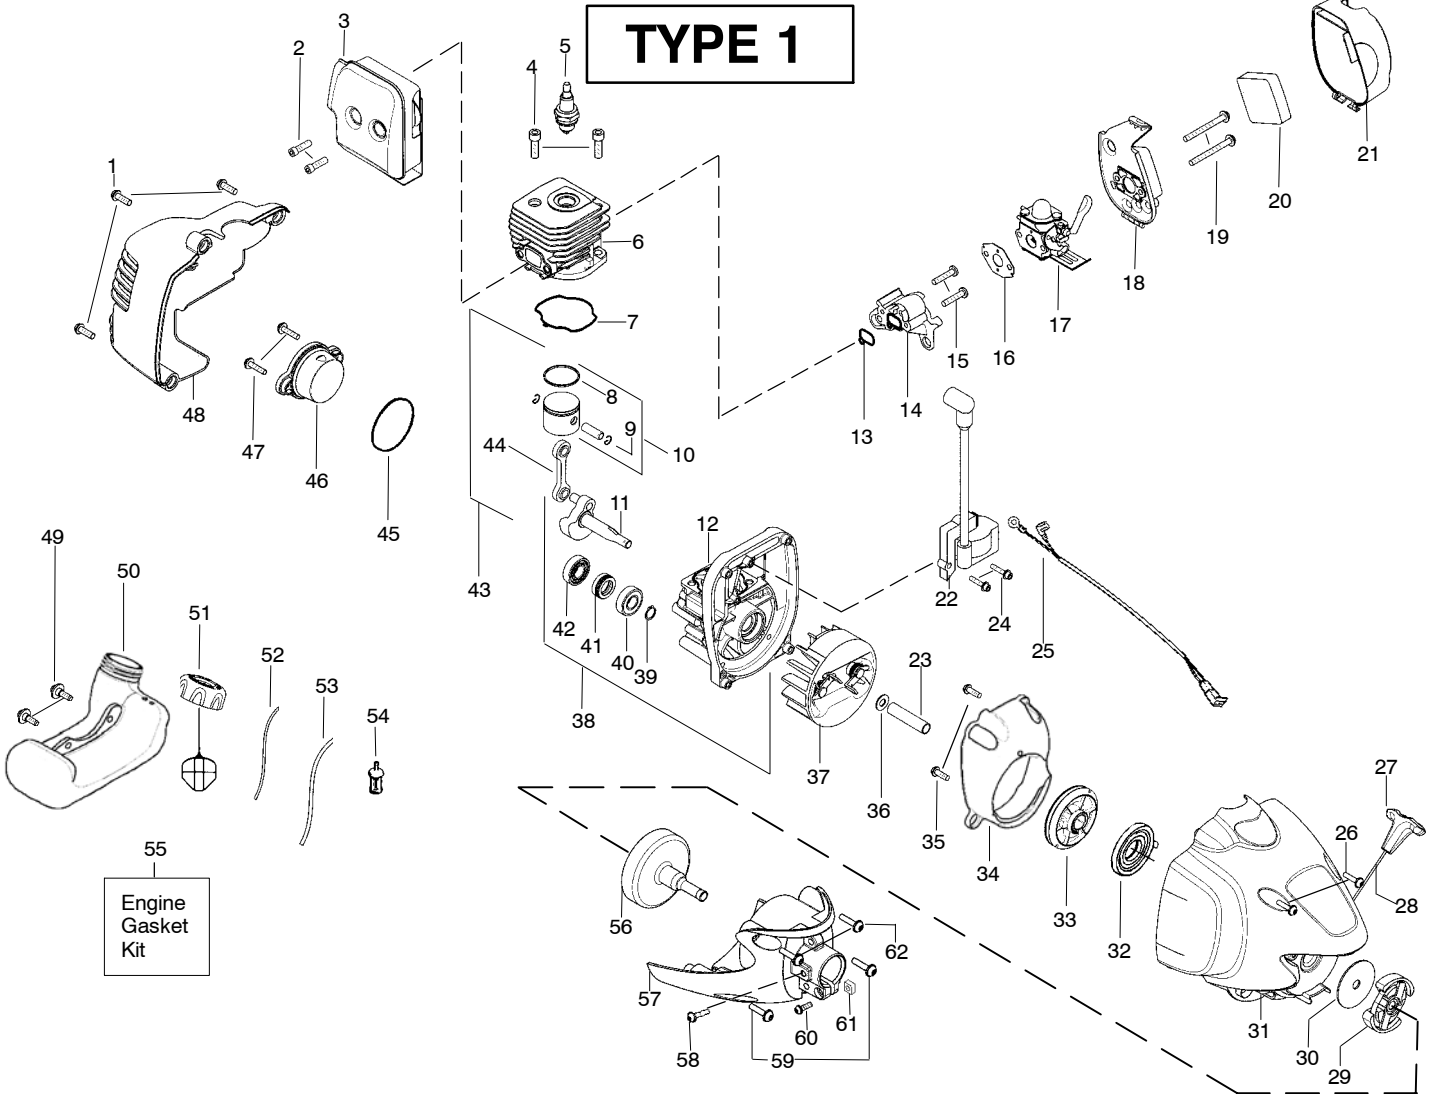

Ref.	Part No.	Description	Ref.	Part No.	Description	Ref.	Part No.	Description
1.	530015880	Screw	21.	530057545	Cover-Air Box	44.	530069945	Kit-Conn. Rod
2.	530058982	Bolt-Muffler	22.	530035505	Ignition Module	45.	530071750	O-Ring-C'case (kit)
3.	530057538	Assy-Muffler/Shield (Incl. 2)	23.	530059758	Spacer-Flywheel	46.	530057954	Assy-Plug (incl.45)
4.	530015953	Screw-Cylinder	24.	530016357	Screw	47.	530016386	Screw
5.	952030249	Spark Plug (RCJ 6Y)	25.	545015601	Assy-Switch wire	48.	530057539	Shroud-Rear
6.	530012541	Cylinder	26.	530016386	Screw	49.	530016445	Retainer-Tank
7.	530071750	Seal-Cyl/Carb. (kit)	27.	530054834	Handle-Starter	50.	545103702	Assy-Fuel Tank (incl. filter, lines & fuel cap)
8.	530055120	Piston Ring	28.	545050409	Kit - Rope	51.	530057973	Assy-Fuel Cap
9.	530015162	Retainer-Piston Pin	29.	530055122	Assy-Clutch	52.	530069247	Kit-Fuel Line (Small)
10.	530071833	Kit - Piston (Incl. 8, 9)	30.	530094189	Washer-Clutch	53.	530069216	Kit-Fuel Line (Large)
11.	530012579	Assy-Crankshaft	31.	545016004	Assy.-Fan Hsg	54.	530095646	Assy-Fuel Pickup
12.	530012582	Assy-Crankcase (Incl. 40,41,42)	32.	545054901	Spring-Starter	55.	530071750	Kit-Engine Gasket (Incl. 7,13,16,45)
13.	530071750	Seal-Cyl/Carb. (kit)	33.	545050407	Kit-Starter Pulley	56.	530150247	Assy-Clutch Drum
14.	530057547	Adapter-Carb.	34.	545080601	Baffle	57.	545077301	Assy-Clutch Cover (Incl. 60,61)
15.	530016441	Screw	35.	530015880	Screw	58.	530016319	Screw-Align
16.	530071750	Gasket-Carb. (kit)	36.	530016463	Washer-Clutch Flat	59.	530015772	Screw
17.	530071811	Kit-Carb.(C1U-W19)	37.	530039243	Assy-Flywheel	60.	530016381	Screw 12-24
(Note: Repair kits are not available for this carburetor)			38.	530071951	Assy-C'case & C'shaft (Incl. 11,12,39)	61.	530016382	Nut 12-24
18.	545077501	Air Box	39.	530015941	Retain. Ring-C'shaft	62.	530015814	Screw
19.	530016429	Screw	40.	530055728	Outer Bearing	Not Shown		
20.	530036575	Foam-Air Filter	41.	530019264	Seal-C'shaft	530058709	Bulb-Purge	
			42.	530032125	Inner Bearing			
			43.	530071785	Kit-piston/rod (Incl. 10,44)			

✓ = NEW PART NUMBER FOR THIS IPL   * = REFER TO THE SERVICE REFERENCE INDICATED FOR MORE INFORMATION. (LOCATED AT END OF IPL)