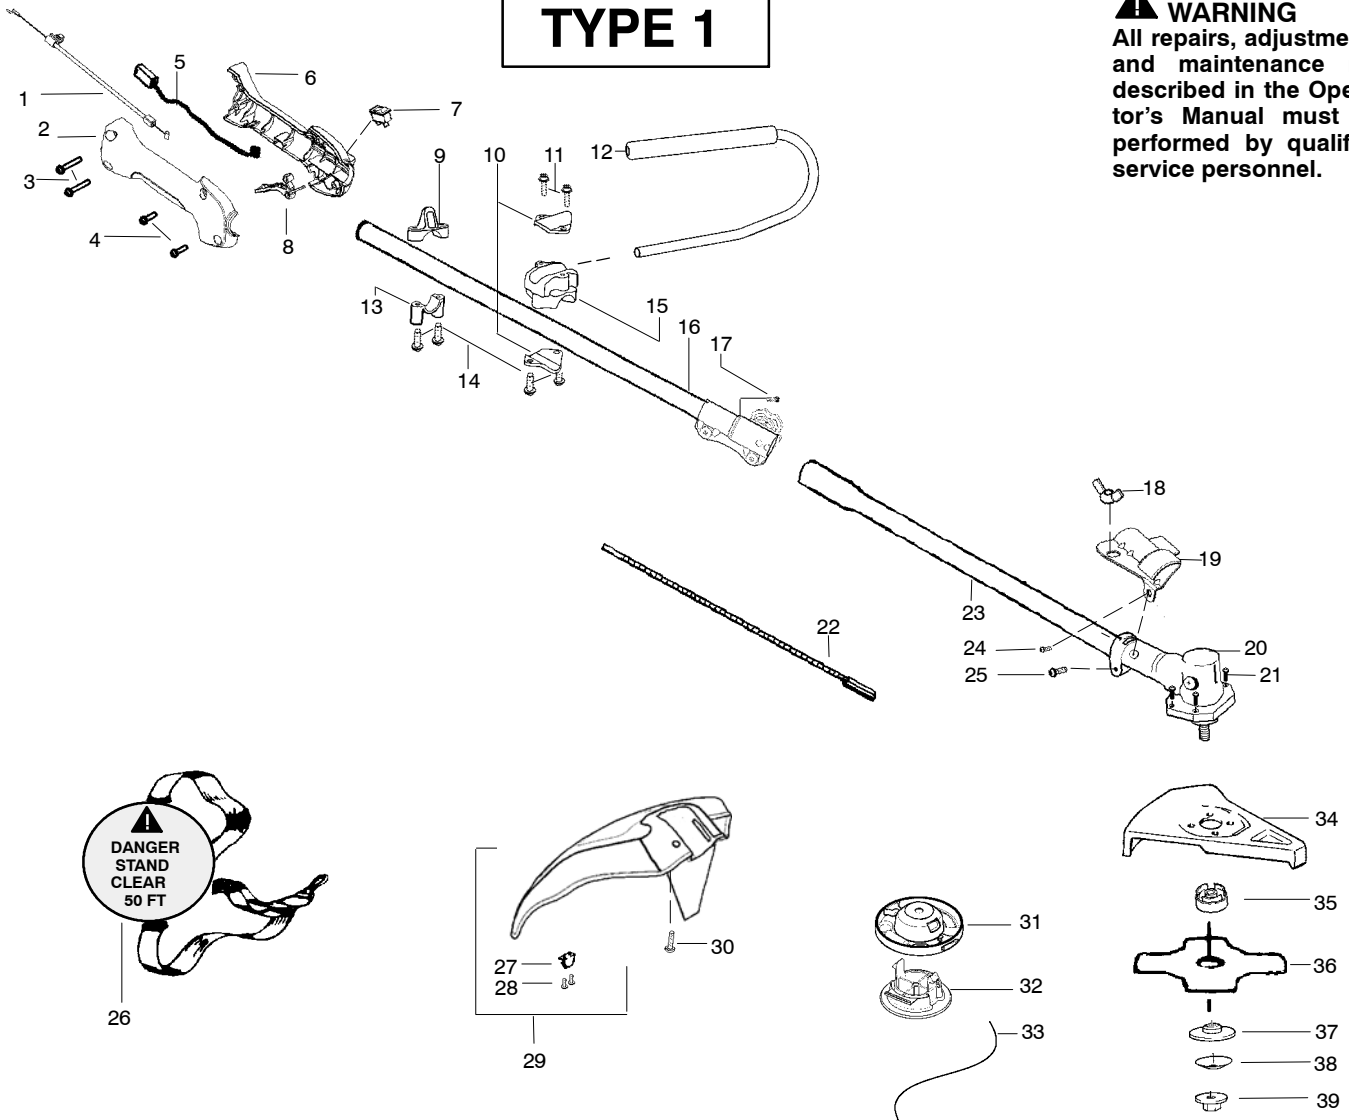

**TYPE 1**

**⚠ WARNING**  
All repairs, adjustments and maintenance not described in the Operator's Manual must be performed by qualified service personnel.

Ref.	Part No.	Description	Ref.	Part No.	Description	Ref.	Part No.	Description
1.	530059759	Assy.-Throttle Cable	17.	530016344	Screw	35.	530095815	Dust cup
2.	530057541	Hsg.-Throttle-right	18.	530016152	Wingnut	36.	952711584	Accy.-Weed Blade
3.	530016406	Screw	19. ↗	545150701	Bracket-Shield	37.	530095816	Washer
4.	530015814	Screw	20.	530096100	Gearbox	38.	530016240	Washer-Belleville
5.	530054183	Assy-Wire	21.	530016312	Screw	39.	530015793	Nut-Flange
6.	530059760	Hsg.-Throttle-left	22.	530096218	Shaft-Flex (lower)			
7.	530069572	Kit-Switch	23.	530071789	Assy-Lower Shaft			
8.	545077601	Trigger-Throttle	24.	530015775	Screw			
9.	530057986	Clamp-Harness (upper)	25.	530016014	Screw			
10.	530058563	Clamp-Bracket	26.	530094408	Shoulder Strap			
11.	530015886	Screw	27.	530052286	Limiters-Line			
12.	530071974	Assy.-Handlebar (incl. grip, cap, decal)	28.	530015814	Screw			
13.	530057987	Clamp-Harness (lower)	29.	530071997	Kit-Shield Assy. (incl. 27,28)			
14.	530015940	Screw	30.	530015820	Bolt			
15.	545024501	Clamp-Handlebar	31.	545049401	Head-Fixed line			
16.	530071791	Kit-Upper Shaft (Incl. Flex and clamp)	32.	545049501	Cap-Fixed Line			
			33.	952711635	Accy-Line (12 pcs.)			
			34.	530071383	Kit-Metal Shield			
								Not Shown
						↗	545186784	Operator Manual
						↗	545176003	Decal-Shaft Warning
							530056335	Decal-Blade Direction
							530031159	Wrench-Hex 5/32"
						↗	545167703	Decal-Upper Shaft Warning