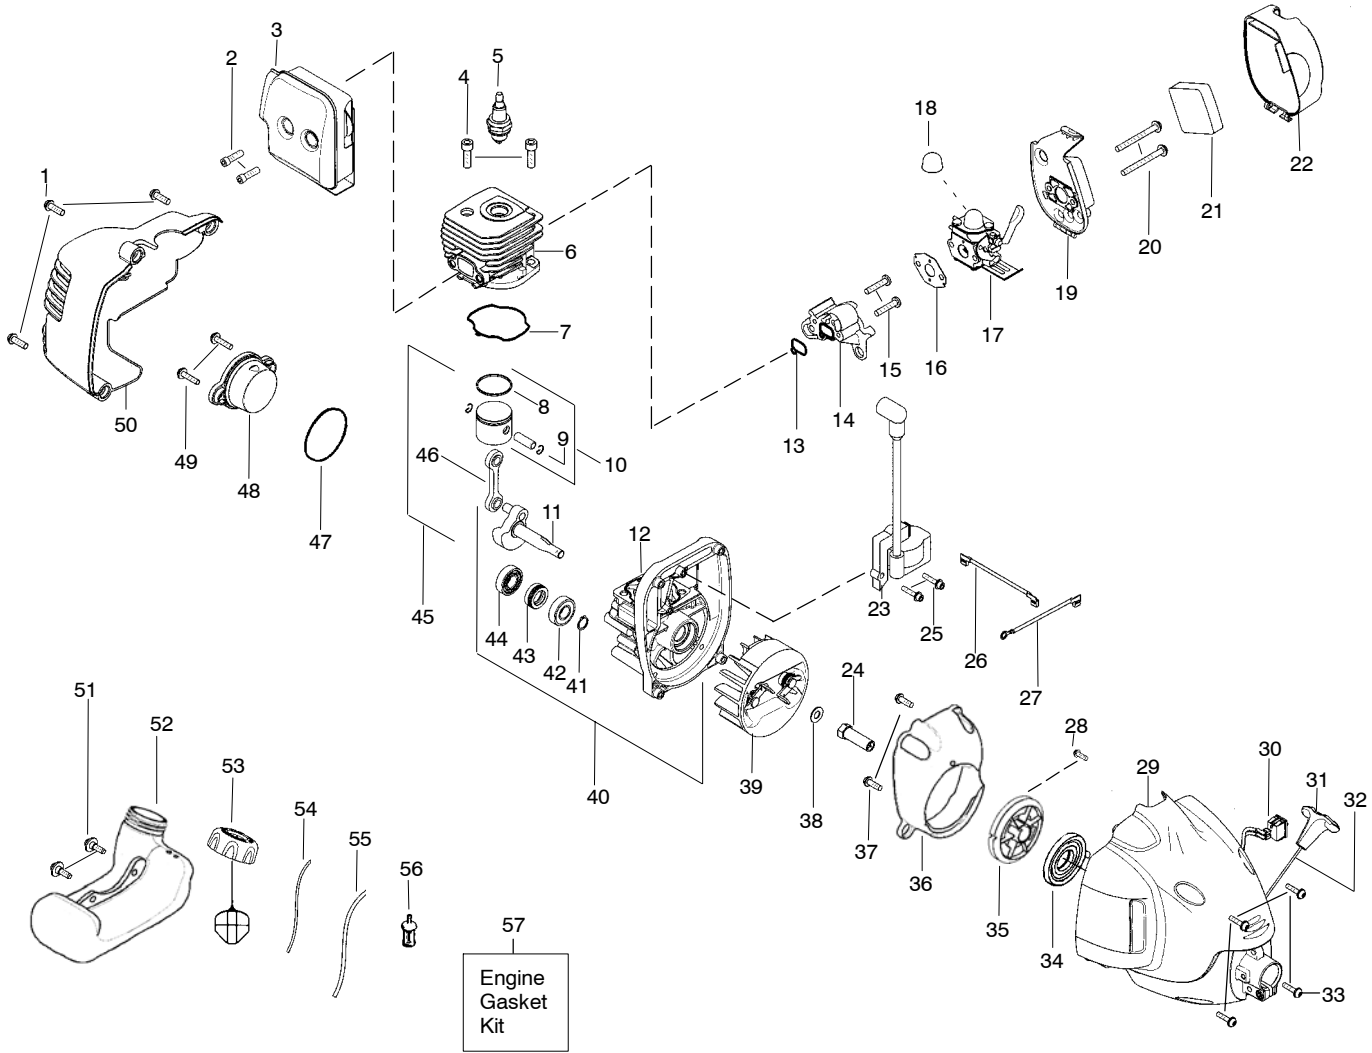

Ref.	Part No.	Description	Ref.	Part No.	Description	Ref.	Part No.	Description
1.	530015880	Screw	20.	530016429	Screw	45.	530071785	Kit-Piston/Rod (Incl. 10,46)
2.	530058982	Bolt-Muffler	21.	530036575	Foam-Air Filter	46.	530069945	Assy-Connecting Rod
3.	530057863	Assy-Muffler/Shield (Incl. 2)	22.	530058912	Cover-Air Box	47.	530071750	O-Ring-C'case (kit)
4.	530015953	Screw-Cylinder	23.	530039234	Ignition Module	48.	530058738	Assy-Plug (incl.47)
5.	952030249	Spark Plug (RCJ 6Y)	24.	530027953	Coupling-Drive	49.	530016386	Screw
6.	530012541	Cylinder	25.	530016357	Screw	50.	530058737	Shroud-Rear
7.	530071750	Seal-Cylinder (kit)	26.	530014663	Assy-Leadwire	51.	530016445	Retainer-Tank
8.	530055120	Piston Ring	27.	530014662	Assy-Ground Wire	52.	530058847	Assy-Fuel Tank (incl. filter, lines & fuel cap)
9.	530015162	Retainer-Piston Pin	28.	530016391	Screw	53.	530058743	Assy-Fuel Cap
10.	530071357	Kit - Piston (Incl. 8, 9)	29.	545008211	Assy.-Fan Hsg	54.	530069247	Kit-Fuel Line (Small)
11.	530012555	Assy-Crankshaft	30.	545081869	Kit-Switch	55.	530069216	Kit-Fuel Line (Large)
12.	530012582	Assy-Crankcase (Incl. 42,43,44)	31.	530058742	Handle-Starter	56.	530095646	Assy-Fuel Pickup
13.	530071750	Seal-Adapter/Carb.(kit)	32.	530071798	Kit - Rope	57.	530071750	Kit-Engine Gasket (Incl. 7,13,16,47)
14.	530057547	Adapter-Carb.	33.	530016386	Screw			Not Shown
15.	530016441	Screw	34.	530042086	Spring-Starter			
16.	530071750	Gasket-Carb. (kit)	35.	530071797	Kit-Starter Pulley			
17.	----	Kit-Carb.	36.	545080601	Baffle			
	530071822	Zama (C1U-W24)	37.	530015880	Screw			
	545081807	Walbro (WT-670)	38.	530015828	Washer-Flat			
			39.	530054115	Assy-Flywheel			
			40.	530071751	Assy-C'case & C'shaft (Incl. 11,12,41)			
			41.	530015941	Retain. Ring-C'shaft			
			42.	530055728	Outer Bearing			
			43.	530019264	Seal			
			44.	530032125	Inner Bearing			
18.	----	Purge Bulb						
	530058709	Zama						
	530035497	Walbro						
19.	530059246	Air Box						

✓ = NEW PART NUMBER FOR THIS IPL   * = REFER TO THE SERVICE REFERENCE INDICATED FOR MORE INFORMATION. (LOCATED AT END OF IPL)