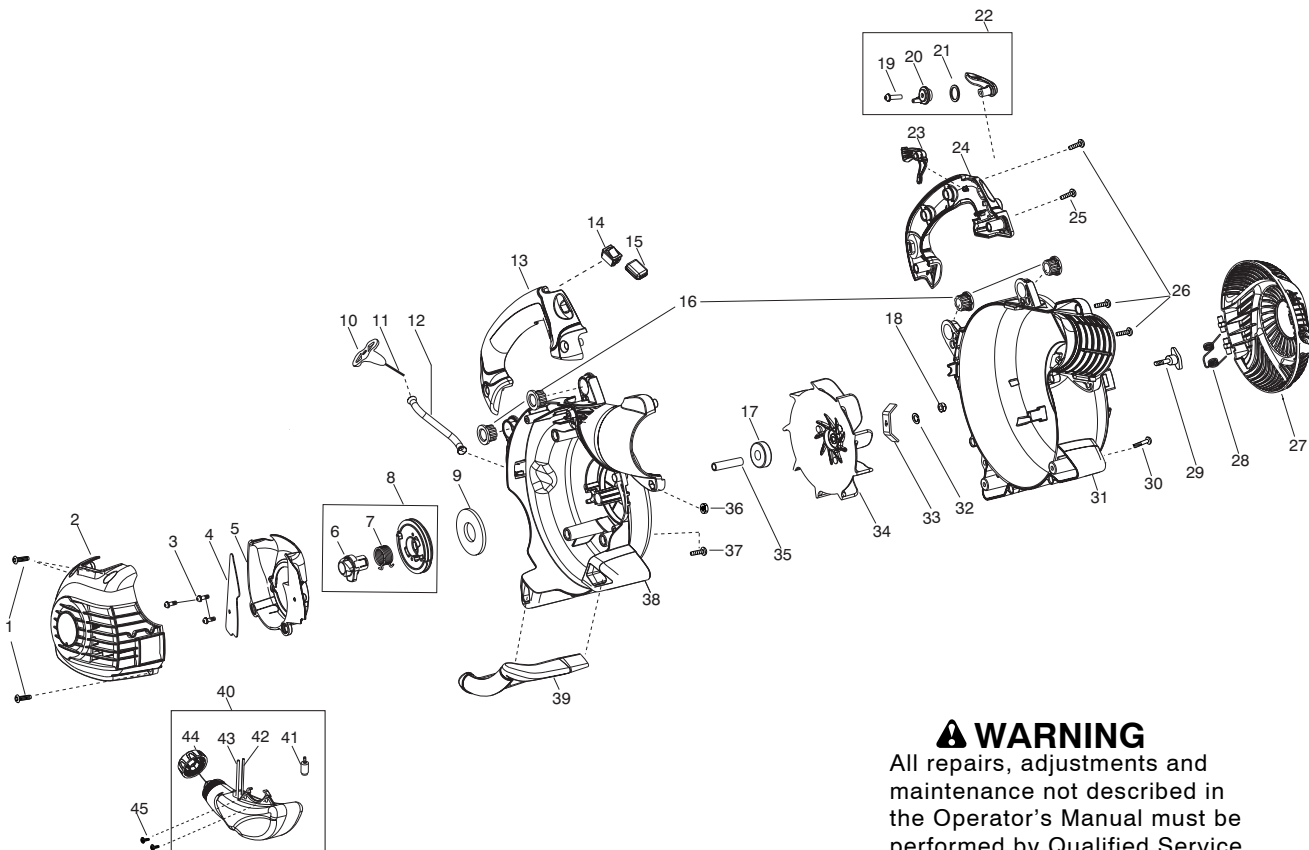

### ⚠ WARNING

All repairs, adjustments and maintenance not described in the Operator's Manual must be performed by Qualified Service Personnel.

Ref.	Part No.	Description	Ref.	Part No.	Description
1.	530015814	Screw	27.	545148201	Door -Vac
2.	545180501	Assy - Engine Cover	28.	545115601	Spring - Vac Door
3.	530015880	Screw	29.	545144501	Knob - Blower
4.	545134001	Shield - Baffle	30.	530015940	Screw - Vac Handle
5.	545099101	Baffle	31.	545180201	Assy - Scroll LH (Incl. 27,28)
6.	545052401	Hub	32.	530092322	Washer - Lock
7.	545052501	Spring - Pulley	33.	545120701	Blade - Mulch
8.	545050407	Kit - Starter Pulley (Incl. 6,7)	34.	545113601	Assy - Impeller
9.	545054901	Spring -Starter	35.	545113701	Spacer - Flywheel
10.	530054834	Handle - starter	36.	530015197	Nut - Blower Knob
11.	545050416	Kit - Rope	37.	530016386	Screw
12.	545107101	Tube - Starter Rope	38.	545180102	Assy - Scroll RH ( Incl. 17 )
13.	545147801	Handle - RH	39.	545148001	Handle - Vac
14.	545081830	Kit - Switch ( Incl. 15)	40.	545100401	Assy - Fuel Tank (Incl. 41,42,43,44)
15.	545128201	Protector - Switch	41.	530095646	Assy - Fuel Pickup
16.	545137701	Grommet	42.	530069247	Kit - Fuel Line (carb/purge)
17.	545099001	Bearing	43.	530069216	Kit - Fuel Line (tank/purge)
18.	530626605	Nut	44.	530057973	Assy - Fuel Cap w/retainer
19.	530015814	Screw	45.	530016445	Screw - Fuel Tank Retainer
20.	545111501	Ratchet - Cruise Control	<b>Not Shown</b>		
21.	545173101	Washer - Wave	545177387	Manual	
22.	545081867	Kit - Cruise Control	✓ 527290301	Decal - Warning	
23.	545144902	Trigger - Throttle			
24.	545147901	Handle - LH			
25.	530016406	Screw			
26.	530015814	Screw			

✓ = New Part Number For This IPL

★ = Refer to the Service Reference Indicated for more information.(Located at the END of the IPL)

<b>Parts List No.</b> 545164393		<h1>Poulan PRO</h1> PARTS LIST	<b>MODEL</b> BVM210VS
<b>Date</b> 4/22/09	<b>Replaces</b> 545164393 - 3/27/09		<b>NOTE :</b> Illustration may differ from actual model due to design changes.