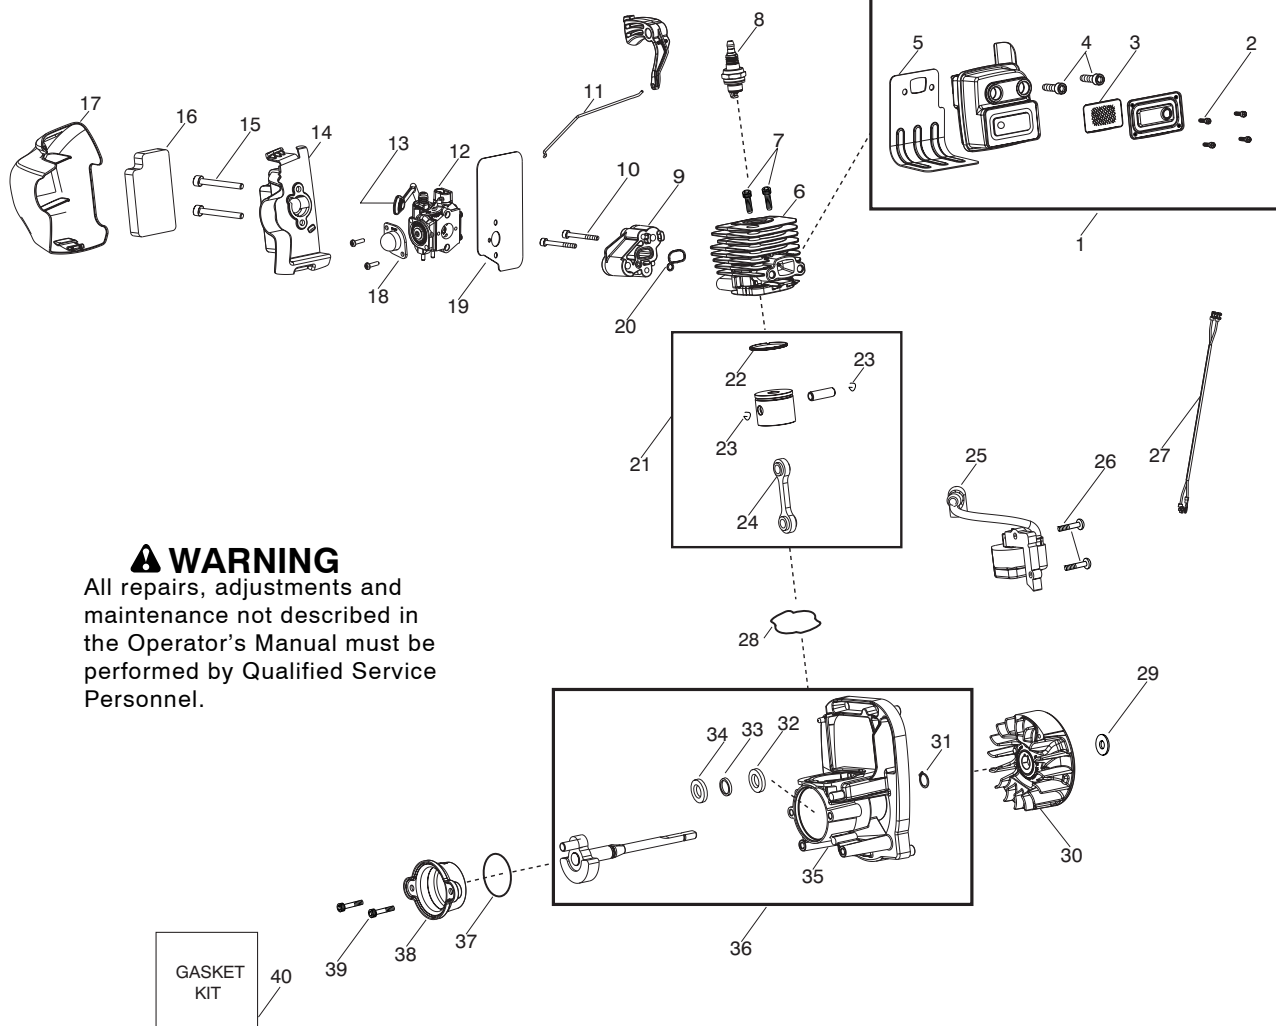

### ⚠ WARNING

All repairs, adjustments and maintenance not described in the Operator's Manual must be performed by Qualified Service Personnel.

Ref.	Part No.	Description	Ref.	Part No.	Description
1.	530015814	Screw	27.	545148201	Door -Vac
2.	545180501	Assy - Engine Cover	28.	545115601	Spring - Vac Door
3.	530015880	Screw	29.	545144501	Knob - Blower
4.	545134001	Shield - Baffle	30.	530015940	Screw - Vac Handle
5.	545099101	Baffle	31.	545180201	Assy - Scroll LH (Incl. 27,28)
6.	545052401	Hub	32.	530092322	Washer - Lock
7.	545052501	Spring - Pulley	33.	545120701	Blade - Mulch
8.	545050407	Kit - Starter Pulley (Incl. 6,7)	34.	545113601	Assy - Impeller
9.	545054901	Spring -Starter	35.	545113701	Spacer - Flywheel
10.	530054834	Handle - starter	36.	530015197	Nut - Blower Knob
11.	545050416	Kit - Rope	37.	530016386	Screw
12.	545107101	Tube - Starter Rope	38.	545180102	Assy - Scroll RH ( Incl. 17 )
13.	545147801	Handle - RH	39.	545148001	Handle - Vac
14.	545081830	Kit - Switch ( Incl. 15)	40.	545100401	Assy - Fuel Tank (Incl. 41,42,43,44)
15.	545128201	Protector - Switch	41.	530095646	Assy - Fuel Pickup
16.	545137701	Grommet	42.	530069247	Kit - Fuel Line (carb/purge)
17.	545099001	Bearing	43.	530069216	Kit - Fuel Line (tank/purge)
18.	530626605	Nut	44.	530057973	Assy - Fuel Cap w/retainer
19.	530015814	Screw	45.	530016445	Screw - Fuel Tank Retainer
20.	545111501	Ratchet - Cruise Control	<b>Not Shown</b>		
21.	545173101	Washer - Wave	545177387	Manual	
22.	545081867	Kit - Cruise Control	✓ 527290301	Decal - Warning	
23.	545144902	Trigger - Throttle			
24.	545147901	Handle - LH			
25.	530016406	Screw			
26.	530015814	Screw			

✓ = New Part Number For This IPL

★ = Refer to the Service Reference Indicated for more information.(Located at the END of the IPL)

<b>Parts List No.</b> 545164393		<h1>Poulan PRO</h1> PARTS LIST	<b>MODEL</b> BVM210VS
<b>Date</b> 4/22/09	<b>Replaces</b> 545164393 - 3/27/09		<b>NOTE :</b> Illustration may differ from actual model due to design changes.