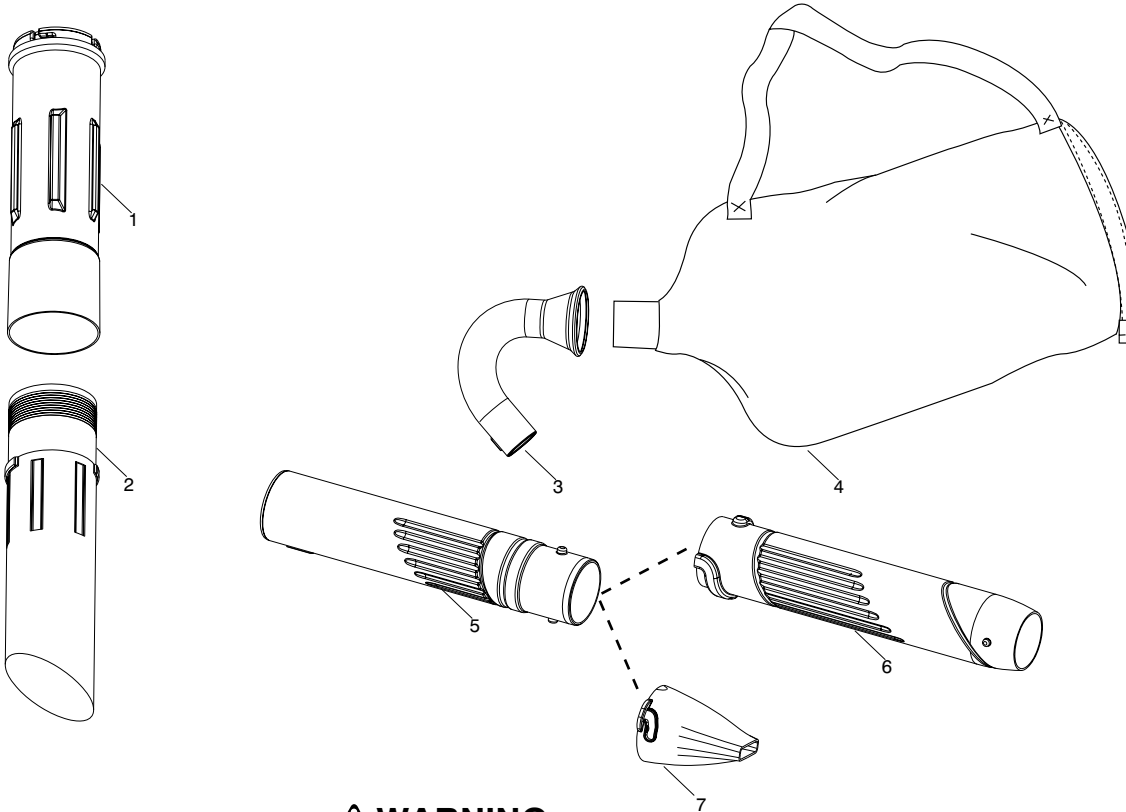

Parts List No. 545164393		Poulan PRO PARTS LIST	MODEL BVM210VS	
Date 4/22/09	Replaces 545164393 - 3/27/09		NOTE : Illustration may differ from actual model due to design changes.	Page: 3

⚠ WARNING

All repairs, adjustments and maintenance not described in the Operator's Manual must be performed by Qualified Service Personnel.

Ref.	Part No.	Description
1.	545099401	Tube - Upper Vac
2.	530095589	Tube - Lower Vac
3.	545139501	Tube - J
4.	530095564	Assy - Vac Bag
5.	545138001	Tube - Upper Blower
6.	545138101	Tube - Lower Blower
7.	545151201	Nozzle - High Speed

✓ = New Part Number For This IPL

★ = Refer to the Service Reference Indicated for more information.(Located at the END of the IPL)