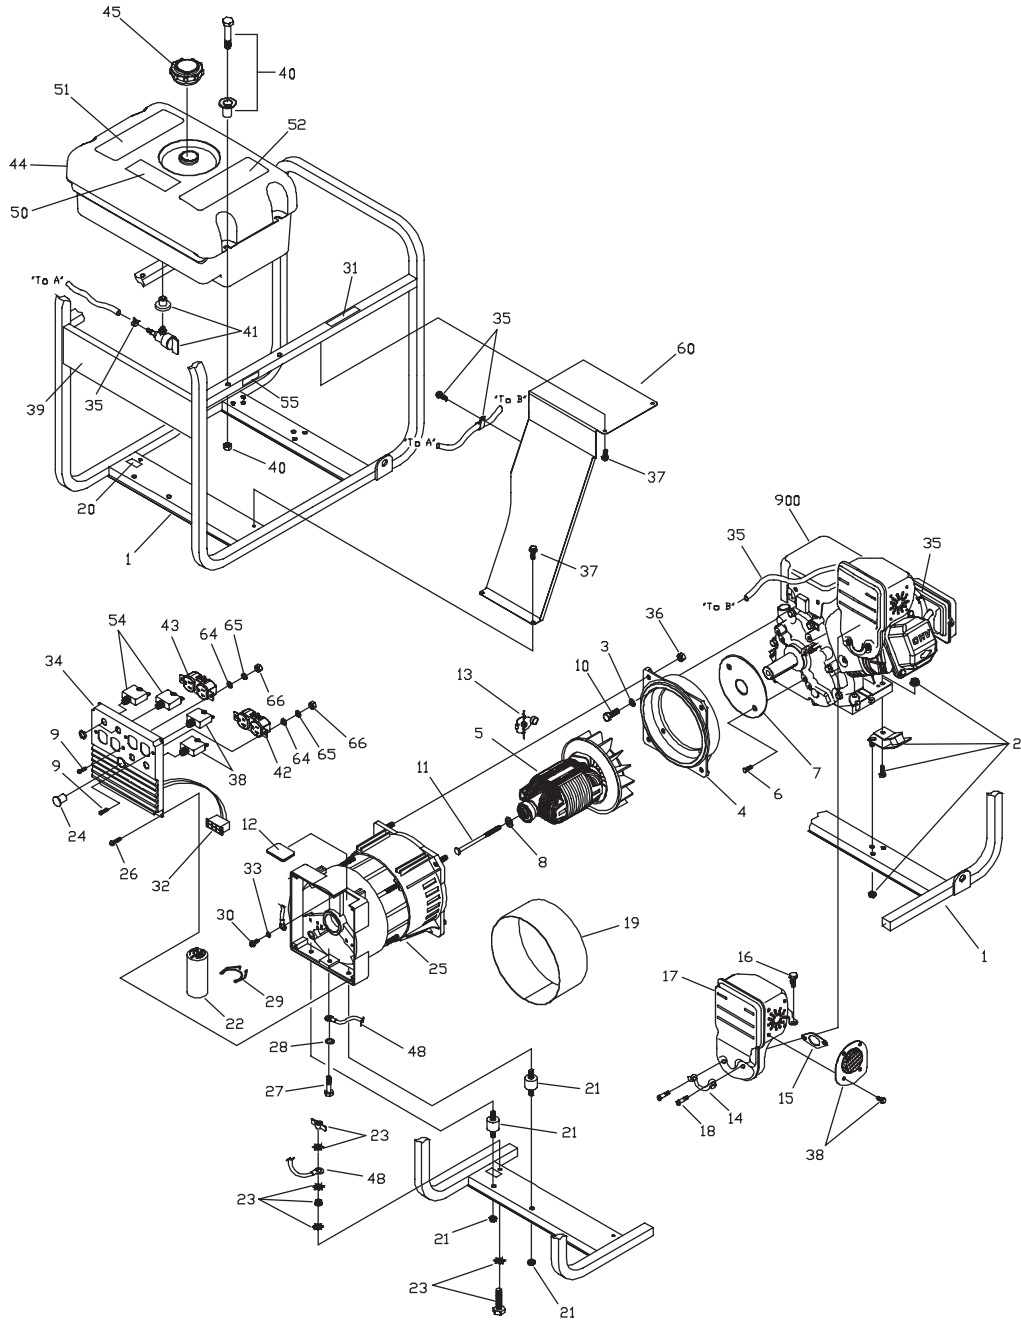

EXPLODED VIEW - MAIN UNIT

Copyright © 2005 Briggs & Stratton Power Products Group, LLC. All rights reserved. No part of this material may be reproduced or transmitted in any form by any means without the express written permission of Briggs & Stratton Power Products Group, LLC.

EXPLODED VIEW - PARTS LIST

Item	Part #	Description	Item	Part #	Description
1	B196036GS	CRADLE	34	196391GS	PANEL, Control, Sincro
2	194150GS	KIT,Vibration Mount	35	194736GS	KIT, Fuel Hose w/ Clamps
3	*	WASHER, 3/8 Lock	36	49820GS	NUT, Nylok, M8 - 1.25
4	189750GS	ADAPTER, Engine/Alt, Sincro	37	B2153GS	SCREW, Self Drill 12-14 x 7/8"
5	191311GS	ASSY, Rotor; Sincro (Includes Item 13)	38	75207GS	BREAKER, Circuit, 20A
6	*	HHCS, 5/16 x 3/4, SEMS	39	196125GS	DECAL, Panel
7	B4260GS	DISK, Engine Air	40	196445GS	KIT, Fuel Tank Hardware
8	96796GS	WASHER, 22.2 OD X 8.4 ID x 3	41	192980GS	KIT, Fuel Valve
9	*	PPHMS, M4 - 0.7 x 10	42	68759GS	OUTLET, 120V/20A, Duplex
10	*	HHCS, 3/8" - 16 x 1	43	63025GS	OUTLET, 120V, 15A, Duplex
11	187365FGS	HHCS, 5/16 - 24 x 7.44"	44	193961GS	ASSY, Fuel Tank (Includes Items 41, 50, 51 & 52)
12	189758GS	COVER, RBC Opening	45	90878GS	CAP, Fuel
13	A1816GS	ASSY, Diode/Varistor	48	19553621GS	WIRE, Ground
14	695400	TAB, Locking	50	188333GS	DECAL, Gas Tank Fill
15	697255	GASKET, Exhaust	51	194799GS	DECAL, Danger
16	695312	SCREW	52	189235GS	DECAL, Start Instruction
17	697252	MUFFLER	54	75207DGS	BREAKER, Circuit, 15A
18	695399	SCREW, Shoulder	55	191435GS	DECAL, Fuel Shut-Off
19	189755GS	COVER, Stator	60	J196440GS	HEAT SHIELD, Muffler
20	B4986GS	DECAL, Ground	64	*	WASHER, M4 Flat
21	194153GS	KIT,Vibration Mount	65	*	WASHER, M4 Lock
22	A1817AGS	CAPACITOR, 35, UF	66	*	NUT, M4 - 0.7
23	196454GS	KIT, Grounding Hardware	900	§	ENGINE
24	189824GS	CAP			
25	189752GS	STATOR, Sincro			
26	*	PPHMS, M5 - .8 x 12			
27	*	HHCS, M8 - 1.25 x 16 Lg.			
28	*	WASHER, 5/16" Shakeproof			
29	189754GS	CLIP, Capacitor			
30	74908GS	TAPTITE, M5 - 0.8 x 10			
31	191436GS	DECAL, Caution Hot Muffler			
32	196436GS	HOUSING, Plug, 6-Pin			
33	*	WASHER, Shakeproof #10			

Parts Not Illustrated	
BB3061GS	OIL BOTTLE
196322GS	MANUAL, Owners
MS5242	MANUAL, Engine

* - Items without part numbers are common fasteners and are available at your local hardware store.
§ - Contact Engine Manufacturer