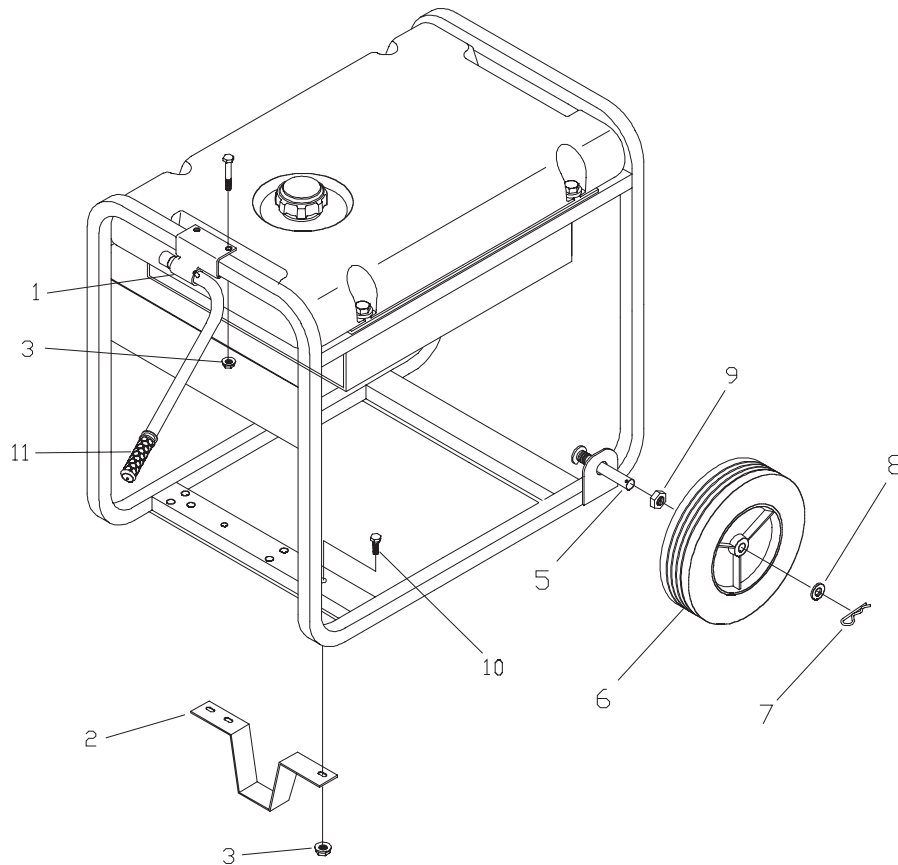

EXPLODED VIEW AND PARTS LIST - WHEEL KIT

Item	Part #	Description
1	189715GS	ASSY, Handle (Includes item 11)
2	94034GS	LEG, Mounting
3	52858GS	NUT, Locking Hex M8 - 1.25
4	*	HHCS, M8 - 1.25 x 45
5	93728GS	AXLE
6	87280GS	WHEEL, 8" Diameter
7	87005AGS	PIN
8	*	WASHER, Flat M12
9	94222QGS	NUT, 5/8 - 18 Jam Lock
10	*	HHCS, M8 - 1.25 x 20
11	189718GS	GRIP, Handle