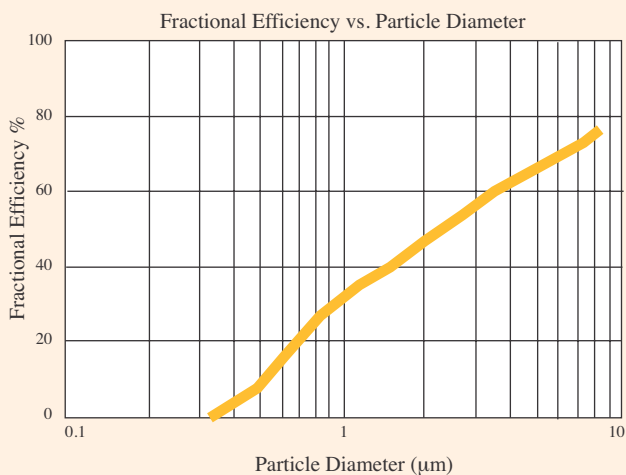

The entry layer of the 225T panel is made from 15 denier polyester fibers lofted to a 1" depth. This single denier media provides the first stage of filtration. The downstream side of the media is treated

with a special non-migrating tackifier which significantly increases the filter's efficiency. The second media layer is made from 6 denier polyester fibers heavily needled to a dense 1/4" depth. This adds a final layer of defense against small particulate.

The progressive density media structure is what makes the 225T panel so effective. The particles are "funneled" out of the airstream. Large particles are captured on the outer layer and finer particles are captured in the final layer.

225 Panel filters are available as single panels with one single wire support covering the entire filter area, or link panels utilizing multiple wire support pieces inside a single piece of media. Both the single panels and the link panels are available in custom sizes.

Test Type	Fractional Efficiency
Test Number	T033103A
Flow Rate/Velocity	1968 cfm
Test Aerosol:	KCI Neutralized
DP ("H2O)	0.414
Size	24x24 panel
Size Range (mm)	Initial Fractional Efficiency (%)
0.3-0.4	0.8
0.4-0.55	6.3
0.55-0.7	14.8
0.7-1.0	25.2
1.0-1.3	34.4
1.3-1.6	40.6
1.6-2.2	47.0
2.2-3.0	53.5
3.0-4.0	59.6
4.0-5.5	65.7
5.5-7.0	70.2
7.0-10.0	75.4