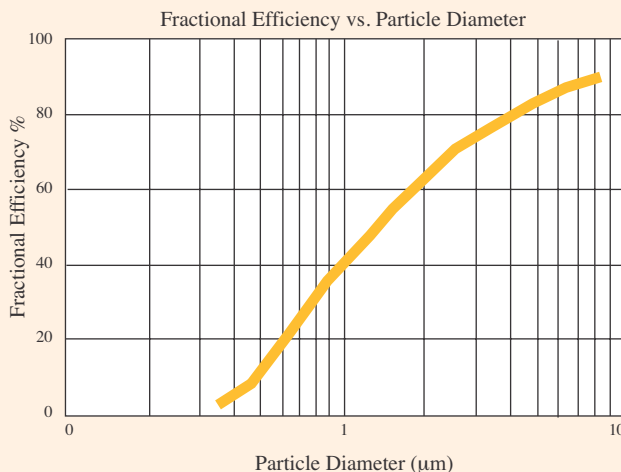

The first layer is a 1.5" polyester media which uses 45 denier polyester fibers with an open weave on the entry side, 15 denier fibers with slightly tighter weave in the middle, and 6 denier fibers with an even tighter weave on the downstream side. This triple denier entry media combination provides three stages of filtration against particulate. The downstream side of the media is treated with a special non-migrating tackifier which significantly increases the filter's efficiency. The second media layer is made from 6 denier polyester fibers heavily needled to a dense 1/4" depth. This adds a final layer of defense against small particulate.

The progressive density media structure is what makes the 325T panel so effective. The particles are "funneled" out of the airstream. Large particles are captured on the outer layer and finer particles are captured in the second and third layers.

425T panel filters are available as single panels with one single wire support covering the entire filter area, or link panels utilizing multiple wire support pieces inside a single piece of media. Both the single panels and the link panels are available in custom sizes.

Test Type	Fractional Efficiency
Test Number	T033103B
Flow Rate/Velocity	1968 cfm
Test Aerosol:	KCI Neutralized
DP ("H₂O)	0.489
Size	24x24 panel
Size Range (mm)	Initial Fractional Efficiency (%)
0.3-0.4	2.3
0.4-0.55	9.6
0.55-0.7	19.7
0.7-1.0	34.0
1.0-1.3	46.9
1.3-1.6	53.4
1.6-2.2	60.3
2.2-3.0	68.5
3.0-4.0	77.0
4.0-5.5	82.3
5.5-7.0	86.0
7.0-10.0	90.1