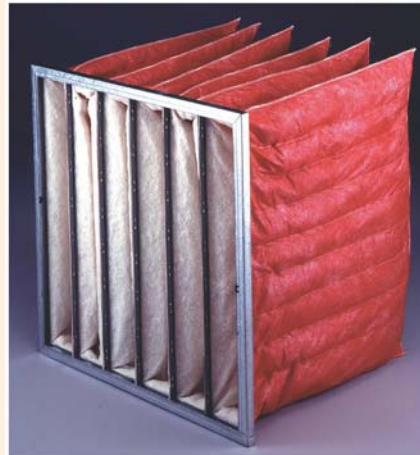

Traditional ASHRAE type pre-filter bags

- Low initial pressure drop for long life.
- Stitched pockets provide aerodynamics for optimal inflation.
- Offered in all of the most popular sizes
- Edges have an overlock stitch.
- Synthetic media.
- 100% stake-through pocket retainers

Item No.	Model	Description	Qty/Case
PA2323	PAPB-101	12x24x12 PAP syn c2 BAG 45% 6P	4
PA2324	PAPB-102	12X24X15 PAP syn c2 BAG 45% 6P	6
PA2325	PAPB-103	12X24X20 PAP syn c2 BAG 45% 6P	4
PA2326	PAPB-104	20x24x12 PAP syn c2 BAG 45% 6P	4
PA2327	PAPB-105	20x24x20 PAP syn c2 BAG 45% 6P	3
PA2328	PAPB-106	21.5X25.5X21 PAP syn c2 BAG 45% 6P	4
PA2329	PAPB-107	22.5X24.5X21 PAP syn c2 BAG 45% 6P	4
PA2330	PAPB-108	22x26x15 PAP syn c2 BAG 45% 6P	4
PA2331	PAPB-109	22X26X42 PAP syn c2 BAG 45% 6P W/LOOPS	4
PA2332	PAPB-110	24X20X20 PAP syn c2 BAG 45% 6P	4
PA2333	PAPB-111	24X20X21 PAP syn c2 BAG 45% 6P W/LOOPS	6
PA2334	PAPB-112	24x20x36 PAP syn c2 BAG 45% 6P W/LOOPS	4
PA2335	PAPB-113	24x24x12 PAP syn c2 BAG 45% 6P	3
PA2336	PAPB-114	24x24x12 PAP syn c2 BAG 45% 6P	4
PA2337	PAPB-115	24X24X15 PAP syn c2 BAG 45% 6P	6
PA2338	PAPB-116	24x24x20 PAP syn c2 BAG 45% 6P	3
PA2500	PAPB-117	30X22X42 60% LOOP 10P C2SYN BAG	3
PA2942	PAPB-118	18X32X36 45% LOOP 6P C25SYNBAG	3