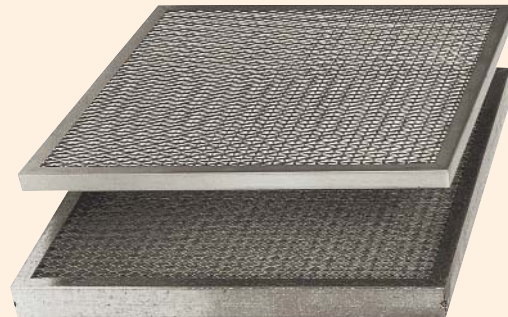

A rigid, all metal washable air filter

- Heavy duty, steel frame construction
- Expanded steel retainers
- Bonded expanded aluminum media
- All aluminum version available
- Washable and reusable
- Standard and special sizes are available

Physical Data

Flanders Precisionaire Model KKM is a heavy duty, washable, aluminum media, all metal filter. The KKM offers large filtering area, high dust holding capacity, uniform loading and low resistance to air flow.

The KKM filter has a rugged galvanized steel frame that encloses the bonded expanded aluminum mesh media. The corners are mitered and the frame is secured with pop rivet(s). The KKM has drain holes in three corners.

The bonded aluminum media is slit and expanded to several different size openings. This design allows contaminants to be trapped throughout the entire filter depth and not just at the surface. The media is retained within the frame by expanded galvanized steel.