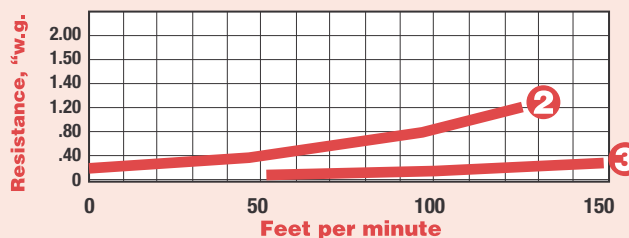

FOR USE AS AN INTAKE FILTER

The SAR-1 media, made in Switzerland, provides excellent filtration efficiency. This media was created to reduce air flow restriction while still maintaining a high level of efficiency. This product is ideal in crossdraft and downdraft booths where air velocity is a concern.

The filter media is made from a blend of polyester fibers coated with an ecologically sound tackifier, and a scrim layer on the downstream side for added strength and rigidity. The polyester fibers are fused together through a special low-melt production line. SAR-1 is made without the use of PVC or other unfavorable chemicals. In a heated environment, it's these chemicals, and/or the tackifier and scrim which can cause fiber discharge and heavy discoloration through the media (the browning effect). In addition, the SAR-1 scrim layer resists discoloration in a normal environment when compared to competitive brands.

The scrim layer also helps reduce any fibers from breaking off of the media during handling and installation. The scrim increases the strength of the media and eliminates any sagging when loaded with contaminants.

Rolls are cut on a razor sharp band saw and pads are cut using a 5-1/4" rotary knife. This process virtually eliminates any fiber shedding from abrasive cutting techniques or carbon buildup from hot-wire cutting.

- ① Arrestance vs. Dust Fed
- ② Pressure Loss vs. Dust Fed
- ③ Pressure loss vs. Rated Air Speed

<i>Weight per square meter:</i>	<i>350 g/m²</i>
<i>Approximate thickness:</i>	<i>.55 inches</i>
<i>Filter Clas:</i>	<i>G4</i>
<i>Dust Holding Capacity</i>	<i>230 g/m²</i>
<i>Temperature Resistacne:</i>	<i>250 Deg. F</i>
<i>Inflammability Class:</i>	<i>DIN 53438 F2/K3</i>