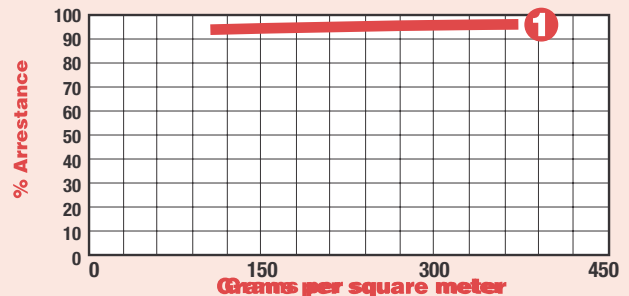

FOR USE AS AN INTAKE FILTER

The SAR-1 media, made in Switzerland, provides excellent filtration efficiency. This media was created to reduce air flow restriction while still maintaining a high level of efficiency. This product is ideal in crossdraft and downdraft booths where air velocity is a concern.

The filter media is made from a blend of polyester fibers coated with an ecologically sound tackifier, and a scrim layer on the downstream side for added strength and rigidity. The polyester fibers are fused together through a special low-melt production line. SAR-1 is made without the use of PVC or other unfavorable chemicals. In a heated environment, it's these chemicals, and/or the tackifier and scrim which can cause fiber discharge and heavy discoloration through the media (the browning effect). In addition, the SAR-1 scrim layer resists discoloration in a normal environment when compared to competitive brands.

The scrim layer also helps reduce any fibers from breaking off of the media during handling and installation. The scrim increases the strength of the media and eliminates any sagging when loaded with contaminants.

Rolls are cut on a razor sharp band saw and pads are cut using a 5-1/4" rotary knife. This process virtually eliminates any fiber shedding from abrasive cutting techniques or carbon buildup from hot-wire cutting.

- ① Arrestance vs. Dust Fed
- ② Pressure Loss vs. Dust Fed
- ③ Pressure loss vs. Rated Air Speed

<i>Weight per square meter:</i>	<i>350 g/m²</i>
<i>Approximate thickness:</i>	<i>.55 inches</i>
<i>Filter Clas:</i>	<i>G4</i>
<i>Dust Holding Capacity</i>	<i>230 g/m²</i>
<i>Temperature Resistacne:</i>	<i>250 Deg. F</i>
<i>Inflammability Class:</i>	<i>DIN 53438 F2/K3</i>