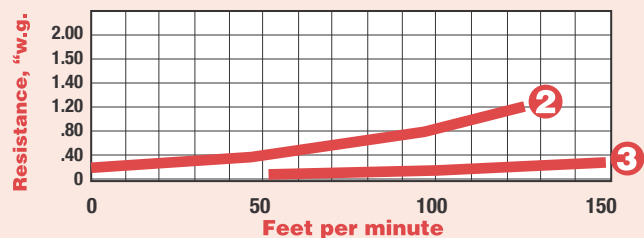

The scrim layer also helps reduce any fibers from breaking off of the media during handling and installation. The scrim increases the strength of the media and eliminates any sagging when loaded with contaminants.

The wire support is made from a 9 gauge galvanized wire with one to two cross pieces per frame. The two media layers are dielectrically welded together which seals the wire support inside the media layers. The panels are available in single panels using one single wire frame up to 2'- x 50" or in link panels using two or more wire frames and one continuous piece of media for easy installation. Special sizes are available upon request.

One important feature of a panel is the quality of the seal. If the media layers are not properly bonded together, the filter can break apart during use and cause mechanical problems in the booth. To prevent this possibility, the SAR-1 uses a full 1/4" sealing surface for the is filter. Competitive products traditionally use a 1/8" seal.

- ① Arrestance vs. Dust Fed
- ② Pressure Loss vs. Dust Fed
- ③ Pressure loss vs. Rated Air Speed

Weight per square meter:	350 g/m²
Approximate thickness:	.55 inches
Filter Clas:	G4
Dust Holding Capacity	230 g/m²
Temperature Resistacne:	250 Deg. F
Inflammability Class:	DIN 53438 F2/K3