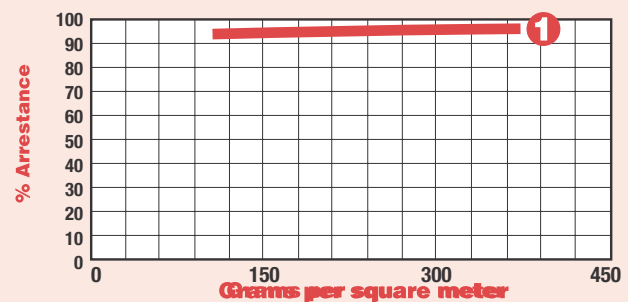

The scrim layer also helps reduce any fibers from breaking off of the media during handling and installation. The scrim increases the strength of the media and eliminates any sagging when loaded with contaminants.

The wire support is made from a 9 gauge galvanized wire with one to two cross pieces per frame. The two media layers are dielectrically welded together which seals the wire support inside the media layers. The panels are available in single panels using one single wire frame up to 2'- x 50" or in link panels using two or more wire frames and one continuous piece of media for easy installation. Special sizes are available upon request.

One important feature of a panel is the quality of the seal. If the media layers are not properly bonded together, the filter can break apart during use and cause mechanical problems in the booth. To prevent this possibility, the SAR-1 uses a full 1/4" sealing surface for the is filter. Competitive products traditionally use a 1/8" seal.

- ① Arrestance vs. Dust Fed
- ② Pressure Loss vs. Dust Fed
- ③ Pressure loss vs. Rated Air Speed

Weight per square meter:	350 g/m²
Approximate thickness:	.55 inches
Filter Clas:	G4
Dust Holding Capacity	230 g/m²
Temperature Resistacne:	250 Deg. F
Inflammability Class:	DIN 53438 F2/K3