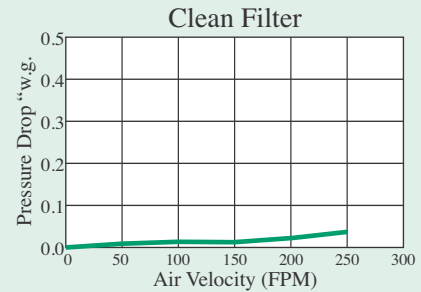

FOR USE AS AN EXHAUST FILTER

The 225T uses two distinct media layers sewn and welded together to form the cube. The first media layer is a 1" white single 15 denier polyester media. This polyester media is treated on the inside with a special tackifier to help hold the paint particles to the media as they enter the filter. The second media layer is a tightly needled 1/4" 6 denier polyester media. This layer prevents the fine particles from exiting the filter.

Cube filters have a distinct advantage over flat pads (more surface area). An increase in surface area increases the amount of paint that can be captured in a given area and reduces the restriction to airflow. Cube filters are an ideal choice as a secondary level of protection against overspray. This second layer of defense aids in decreasing maintenance on exhaust equipment, reducing fire hazards due to exhaust buildup and decreasing the amount of overspray in the environment.

cubes are available with 1, 2, or 3 pockets. Each pocket further increases the paint holding capacity. There is also a choice of self-sealing headers or 7/8" metal headers.

Each media pack is welded around a 9 gauge wire support frame. The self supportive media is overlapping the frame by 1/2", allowing the excess media to work as a gasket when the filter is installed.