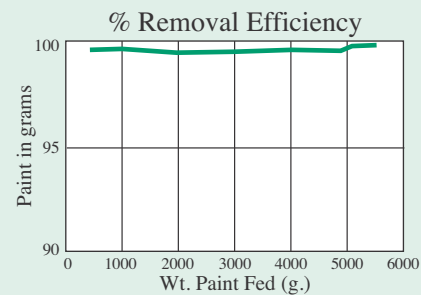

FOR USE AS AN EXHAUST FILTER

The 225T uses two distinct media layers sewn and welded together to form the cube. The first media layer is a 1" white single 15 denier polyester media. This polyester media is treated on the inside with a special tackifier to help hold the paint particles to the media as they enter the filter. The second media layer is a tightly needled 1/4" 6 denier polyester media. This layer prevents the fine particles from exiting the filter.

Cube filters have a distinct advantage over flat pads (more surface area). An increase in surface area increases the amount of paint that can be captured in a given area and reduces the restriction to airflow. Cube filters are an ideal choice as a secondary level of protection against overspray. This second layer of defense aids in decreasing maintenance on exhaust equipment, reducing fire hazards due to exhaust buildup and decreasing the amount of overspray in the environment.

cubes are available with 1, 2, or 3 pockets. Each pocket further increases the paint holding capacity. There is also a choice of self-sealing headers or 7/8" metal headers.

Each media pack is welded around a 9 gauge wire support frame. The self supportive media is overlapping the frame by 1/2", allowing the excess media to work as a gasket when the filter is installed.