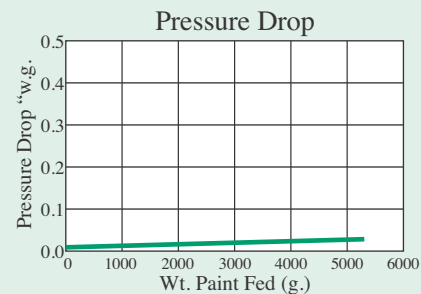

FOR USE AS AN EXHAUST FILTER

The 225T uses two distinct media layers sewn and welded together to form the cube. The first media layer is a 1" white single 15 denier polyester media. This polyester media is treated on the inside with a special tackifier to help hold the paint particles to the media as they enter the filter. The second media layer is a tightly needled 1/4" 6 denier polyester media. This layer prevents the fine particles from exiting the filter.

Cube filters have a distinct advantage over flat pads (more surface area). An increase in surface area increases the amount of paint that can be captured in a given area and reduces the restriction to airflow. Cube filters are an ideal choice as a secondary level of protection against overspray. This second layer of defense aids in decreasing maintenance on exhaust equipment, reducing fire hazards due to exhaust buildup and decreasing the amount of overspray in the environment.

cubes are available with 1, 2, or 3 pockets. Each pocket further increases the paint holding capacity. There is also a choice of self-sealing headers or 7/8" metal headers.

Each media pack is welded around a 9 gauge wire support frame. The self supportive media is overlapping the frame by 1/2", allowing the excess media to work as a gasket when the filter is installed.