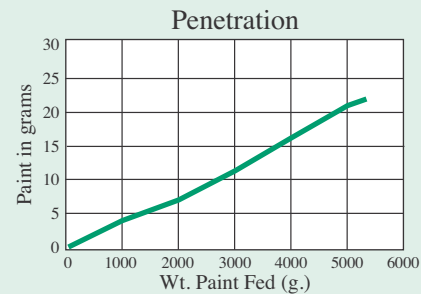

FOR USE AS AN EXHAUST FILTER

The 225T uses two distinct media layers sewn and welded together to form the cube. The first media layer is a 1" white single 15 denier polyester media. This polyester media is treated on the inside with a special tackifier to help hold the paint particles to the media as they enter the filter. The second media layer is a tightly needled 1/4" 6 denier polyester media. This layer prevents the fine particles from exiting the filter.

Cube filters have a distinct advantage over flat pads (more surface area). An increase in surface area increases the amount of paint that can be captured in a given area and reduces the restriction to airflow. Cube filters are an ideal choice as a secondary level of protection against overspray. This second layer of defense aids in decreasing maintenance on exhaust equipment, reducing fire hazards due to exhaust buildup and decreasing the amount of overspray in the environment.

cubes are available with 1, 2, or 3 pockets. Each pocket further increases the paint holding capacity. There is also a choice of self-sealing headers or 7/8" metal headers.

Each media pack is welded around a 9 gauge wire support frame. The self supportive media is overlapping the frame by 1/2", allowing the excess media to work as a gasket when the filter is installed.