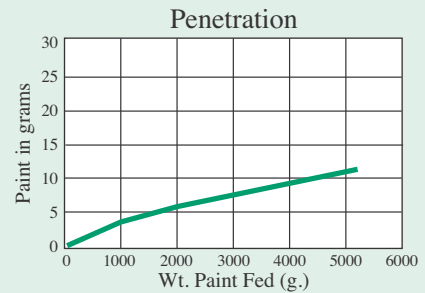

FOR USE AS AN EXHAUST FILTER

The 425T uses two distinct media layers sewn and welded together to form the cube. The first media layer is a 1.5" white/green/white triple 45/15/6 denier polyester media. This polyester media is treated on the inside with a special tackifier to help hold the paint particles to the media as they enter the filter. The second media layer is a tightly needed 1/4" 6 denier polyester media. This layer prevents the fine particles from exiting the filter.

Cube filters have a distinct advantage over flat pads (more surface area). An increase in surface area increases the amount of paint that can be captured in a given area and reduces the restriction to airflow. Cube filters are an ideal choice as a secondary level of protection against overspray. This second layer of defense aids in decreasing maintenance on exhaust equipment, reducing fire hazards due to exhaust buildup and decreasing the amount of overspray in the environment.

cubes are available with 1, 2, or 3 pockets. Each pocket further increases the paint holding capacity. There is also a choice of self-sealing headers or 7/8" metal headers.

Each media pack is welded around a 9 gauge wire support frame. The self supportive media is overlapping the frame by 1/2", allowing the excess media to work as a gasket when the filter is installed.