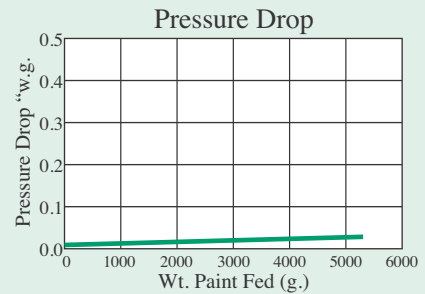

FOR USE AS AN EXHAUST FILTER

The 425T uses two distinct media layers sewn and welded together to form the cube. The first media layer is a 1.5" white/green/white triple 45/15/6 denier polyester media. This polyester media is treated on the inside with a special tackifier to help hold the paint particles to the media as they enter the filter. The second media layer is a tightly needed 1/4" 6 denier polyester media. This layer prevents the fine particles from exiting the filter.

Cube filters have a distinct advantage over flat pads (more surface area). An increase in surface area increases the amount of paint that can be captured in a given area and reduces the restriction to airflow. Cube filters are an ideal choice as a secondary level of protection against overspray. This second layer of defense aids in decreasing maintenance on exhaust equipment, reducing fire hazards due to exhaust buildup and decreasing the amount of overspray in the environment.

cubes are available with 1, 2, or 3 pockets. Each pocket further increases the paint holding capacity. There is also a choice of self-sealing headers or 7/8" metal headers.

Each media pack is welded around a 9 gauge wire support frame. The self supportive media is overlapping the frame by 1/2", allowing the excess media to work as a gasket when the filter is installed.