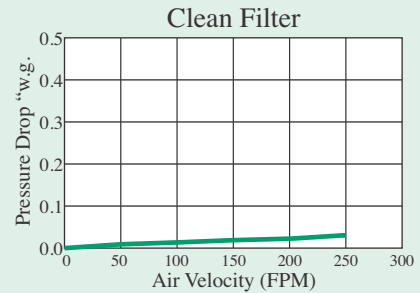

FOR USE AS AN EXHAUST FILTER

The 425T uses two distinct media layers sewn and welded together to form the cube. The first media layer is a 1.5" white/green/white triple 45/15/6 denier polyester media. This polyester media is treated on the inside with a special tackifier to help hold the paint particles to the media as they enter the filter. The second media layer is a tightly needed 1/4" 6 denier polyester media. This layer prevents the fine particles from exiting the filter.

Cube filters have a distinct advantage over flat pads (more surface area). An increase in surface area increases the amount of paint that can be captured in a given area and reduces the restriction to airflow. Cube filters are an ideal choice as a secondary level of protection against overspray. This second layer of defense aids in decreasing maintenance on exhaust equipment, reducing fire hazards due to exhaust buildup and decreasing the amount of overspray in the environment.

cubes are available with 1, 2, or 3 pockets. Each pocket further increases the paint holding capacity. There is also a choice of self-sealing headers or 7/8" metal headers.

Each media pack is welded around a 9 gauge wire support frame. The self supportive media is overlapping the frame by 1/2", allowing the excess media to work as a gasket when the filter is installed.