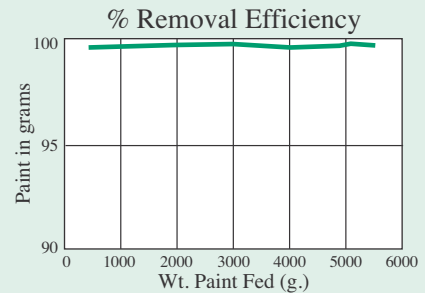

FOR USE AS AN EXHAUST FILTER

The 425T uses two distinct media layers sewn and welded together to form the cube. The first media layer is a 1.5" white/green/white triple 45/15/6 denier polyester media. This polyester media is treated on the inside with a special tackifier to help hold the paint particles to the media as they enter the filter. The second media layer is a tightly needed 1/4" 6 denier polyester media. This layer prevents the fine particles from exiting the filter.

Cube filters have a distinct advantage over flat pads (more surface area). An increase in surface area increases the amount of paint that can be captured in a given area and reduces the restriction to airflow. Cube filters are an ideal choice as a secondary level of protection against overspray. This second layer of defense aids in decreasing maintenance on exhaust equipment, reducing fire hazards due to exhaust buildup and decreasing the amount of overspray in the environment.

cubes are available with 1, 2, or 3 pockets. Each pocket further increases the paint holding capacity. There is also a choice of self-sealing headers or 7/8" metal headers.

Each media pack is welded around a 9 gauge wire support frame. The self supportive media is overlapping the frame by 1/2", allowing the excess media to work as a gasket when the filter is installed.