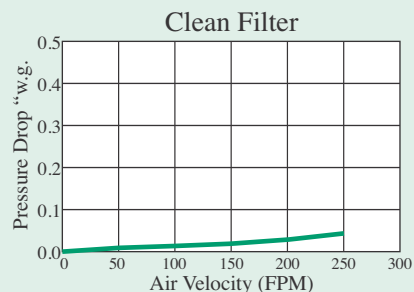

Series 331Y fiberglass media is constructed using 22 grams of fiberglass media per square foot. The fibers are formed into progressively denser layers. Fiberglass media is ideal for capturing paint overspray due to its ability to maintain an open outer layer. It is this initial outer layer that allows the entire depth of the media to hold paint particulate and not “surface load” like many overspray collectors.

The media is solid yellow and has a skin backing on the downstream side. This skin backing helps prevent the media from sagging when particulate is captured and provides a final barrier against small overspray particles.

Fiberglass media is ideal for users with little or now storage area. The media has 100% memory when compressed, therefore the rolls are tightly wound and the pads are available in vacuum packed boxes.

Fiberglass media comes in pad or roll form. The rolls are available in 300 foot lengths. The pads come in virtually any size, but 20x20 and 20x25 pads are most typical in crossdraft and semi-downdraft booths. A grid is needed to hold the pad which is standard in most booths. If you downdraft booth uses a pit, measure the width of the pit to find the appropriate roll, or check our booth guide. To change the media, simply unwind the roll to the proper length and cut a pad.