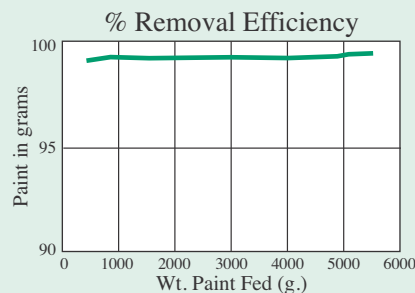

Series 331Y fiberglass media is constructed using 22 grams of fiberglass media per square foot. The fibers are formed into progressively denser layers. Fiberglass media is ideal for capturing paint overspray due to its ability to maintain an open outer layer. It is this initial outer layer that allows the entire depth of the media to hold paint particulate and not “surface load” like many overspray collectors.

The media is solid yellow and has a skin backing on the downstream side. This skin backing helps prevent the media from sagging when particulate is captured and provides a final barrier against small overspray particles.

Fiberglass media is ideal for users with little or now storage area. The media has 100% memory when compressed, therefore the rolls are tightly wound and the pads are available in vacuum packed boxes.

Fiberglass media comes in pad or roll form. The rolls are available in 300 foot lengths. The pads come in virtually any size, but 20x20 and 20x25 pads are most typical in crossdraft and semi-downdraft booths. A grid is needed to hold the pad which is standard in most booths. If you downdraft booth uses a pit, measure the width of the pit to find the appropriate roll, or check our booth guide. To change the media, simply unwind the roll to the proper length and cut a pad.