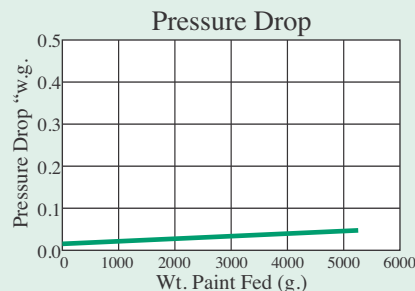

FOR USE AS AN EXHAUST FILTER

Series 331Y fiberglass media is constructed using 22 grams of fiberglass media per square foot. The fibers are formed into progressively denser layers. Fiberglass media is ideal for capturing paint overspray due to its ability to maintain an open outer layer. It is this initial outer layer that allows the entire depth of the media to hold paint particulate and not “surface load” like many overspray collectors.

The media is solid yellow and has a skin backing on the downstream side. This skin backing helps prevent the media from sagging when particulate is captured and provides a final barrier against small overspray particles.

Fiberglass media comes in pad or roll form. The rolls are available in 300 foot lengths. The pads come in virtually any size, but 20x20 and 20x25 pads are most typical in crossdraft and semi-downdraft booths. A grid is needed to hold the pad which is standard in most booths. If you downdraft booth uses a pit, measure the width of the pit to find the appropriate roll, or check our booth guide. To change the media, simply unwind the roll to the proper length and cut a pad.