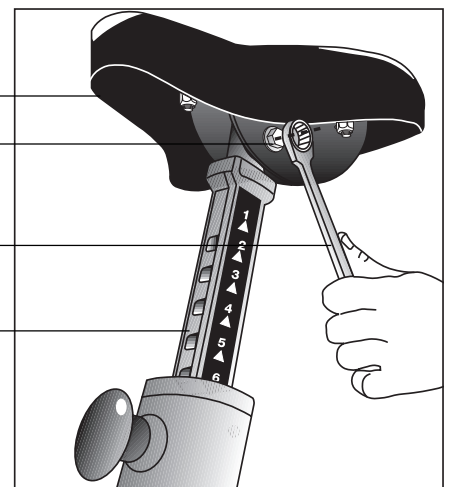

### OPTIONAL POWER ADAPTER

With the C842 or C846i product, if you choose to purchase the optional power adapter, you must also purchase the internal cable kit. This kit supplies a cable, bracket and fasteners that allow the power adapter to connect to the lower electronics board.

**Diagram 1** *Loosen nut to adjust seat tilt.*

Seat

Nut

Wrench

Seat Post