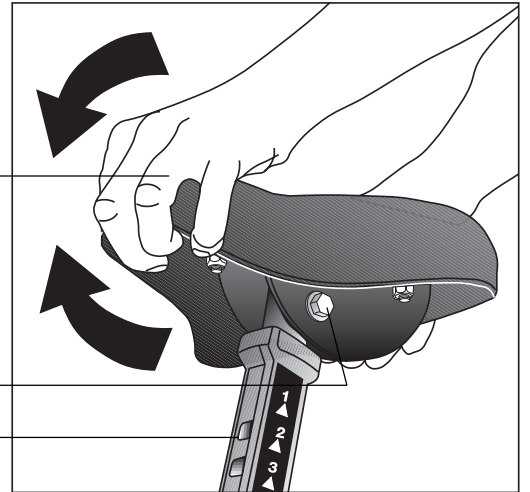

**Diagram 1** *Loosen nut to adjust seat tilt.*

Seat

Nut

Wrench

Seat Post

### SEAT ADJUSTMENT

On the C846i and C842, you can adjust the seat tilt by taking the following steps:

1. Loosen the nut beneath the seat using a 17 mm (1<sup>1</sup>/<sub>16</sub>-inch) box-end wrench or crescent wrench. Refer to Diagram 1.

**Diagram 2** *Tilt the seat forward or backward.*

Seat adjustment

Nut

Seat Post

2. Adjust the seat's tilt (forward or back). See Diagram 2.
3. Wrench tighten the nut.
4. Apply pressure to the seat to make sure that it doesn't move. Readjust and retighten the nut, if necessary.