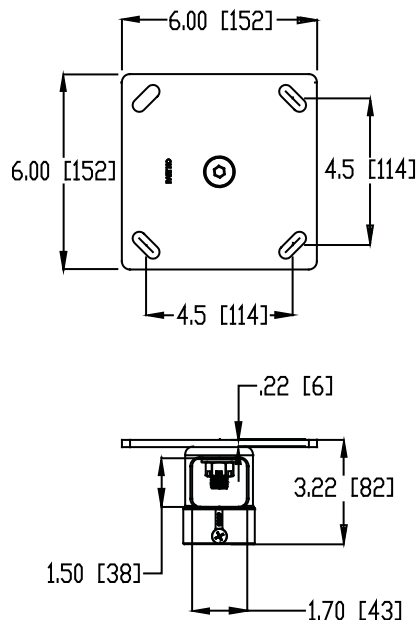

PREMIER MOUNTS™

The original holding company

PP-5A INSTALLATION INSTRUCTIONS

WARNING

The ceiling should be capable of supporting at least five (5) times the weight of the product that will be used with this accessory. If the surface cannot support this weight, it must be reinforced. Proper installation procedure by qualified personnel as outlined in the installation instructions must be adhered to. Failure to do so could result in serious personal injury.

- **Step 1.** Install the PP-5A to the ceiling structure according to commercial standards (Figure 2).
- **Step 2.** Use (commercially available) suitable hardware depending on the installation requirements.
- **Step 3.** See Figure 2 for cable access and 360° rotation.
- **Step 4.** Install the desired length of 1-1/2" diameter NPT pipe with the threaded ends attaching to the PP-5A.
- **Step 5.** Tighten the M6 x 12mm screws to secure the pipe.

NOTE For adjustable suspension applications, the PP-5A can be mated directly to our APP-2446 suspension adapter.