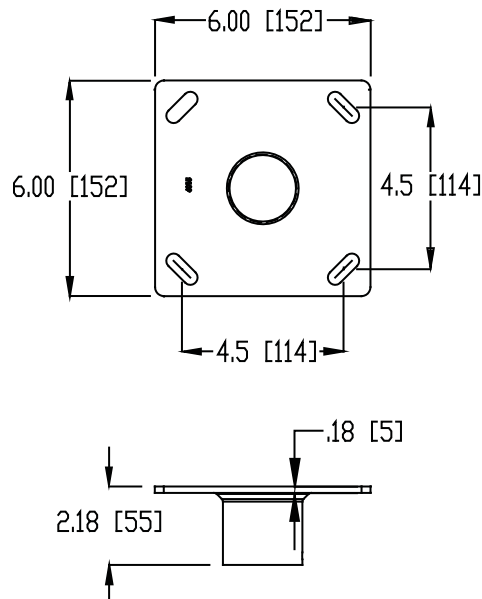

PREMIER MOUNTS™

The original holding company
PP-5 INSTALLATION INSTRUCTIONS

WARNING

The ceiling should be capable of supporting at least five (5) times the weight of the product that will be used with this accessory. If the surface cannot support this weight, it must be reinforced. Proper installation procedure by qualified personnel as outlined in the installation instructions must be adhered to. Failure to do so could result in serious personal injury.

1. **Step 1.** Install the PP-5 securely to the ceiling structure in accordance with proper commercial standards. Use (commercially available) hardware depending on the installation requirements (Figure 1; see WARNING:).
2. **Step 2.** Install the desired length of 1-1/2" diameter NPT pipe with the threaded ends attaching to the PP-5.
3. **Step 3.** Tighten the M6 Phillips head screw to the PP-5 to secure the pipe from rotating.

NOTE For adjustable suspension applications, the PP-5 can be mated directly to our APP-2446 suspension adapter.

Figure 1