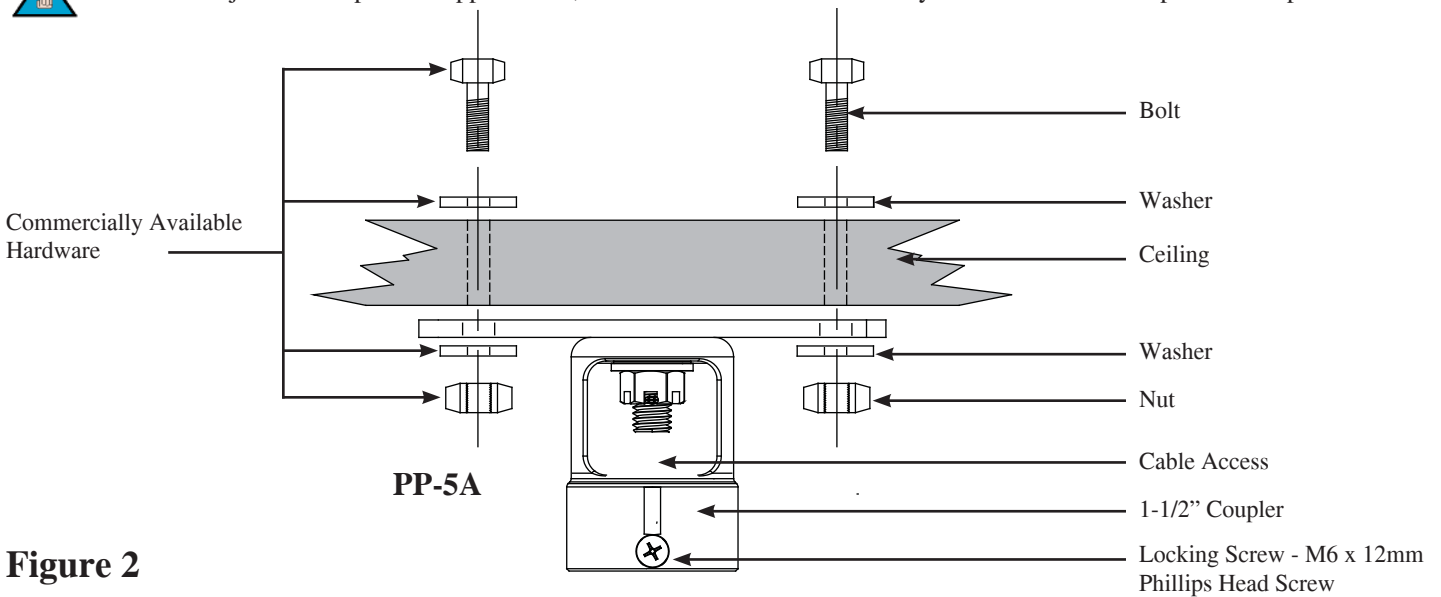

- Step 1.** Install the PP-5 securely to the ceiling structure in accordance with proper commercial standards. Use (commercially available) hardware depending on the installation requirements (Figure 1; see WARNING:).
- Step 2.** Install the desired length of 1-1/2" diameter NPT pipe with the threaded ends attaching to the PP-5.
- Step 3.** Tighten the M6 Phillips head screw to the PP-5 to secure the pipe from rotating.

- Step 1.** Install the PP-5A to the ceiling structure according to commercial standards (Figure 2).
- Step 2.** Use (commercially available) suitable hardware depending on the installation requirements.
- Step 3.** See Figure 2 for cable access and 360° rotation.
- Step 4.** Install the desired length of 1-1/2" diameter NPT pipe with the threaded ends attaching to the PP-5A.
- Step 5.** Tighten the M6 x 12mm screws to secure the pipe.

NOTE For adjustable suspension applications, the PP-5A can be mated directly to our APP-2446 suspension adapter.

Figure 2

Free Manuals Download Website

<http://myh66.com>

<http://usermanuals.us>

<http://www.somanuals.com>