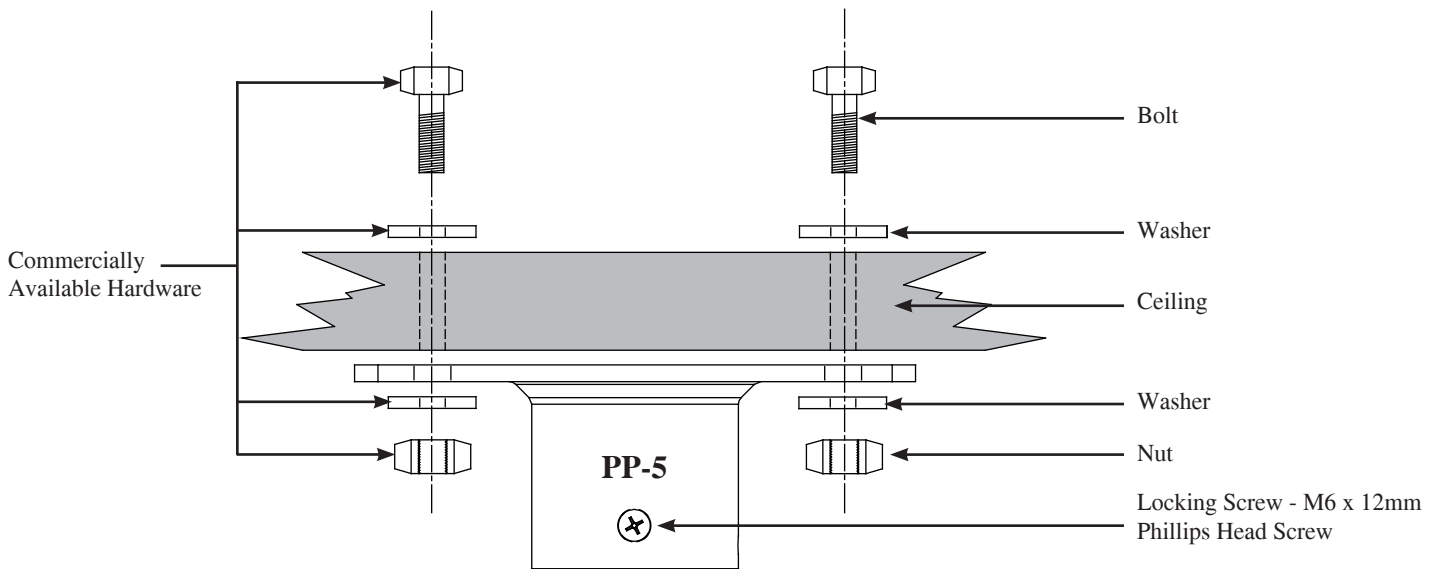

- Step 1.** Install the PP-5 securely to the ceiling structure in accordance with proper commercial standards. Use (commercially available) hardware depending on the installation requirements (Figure 1; see WARNING:).
- Step 2.** Install the desired length of 1-1/2" diameter NPT pipe with the threaded ends attaching to the PP-5.
- Step 3.** Tighten the M6 Phillips head screw to the PP-5 to secure the pipe from rotating.

NOTE For adjustable suspension applications, the PP-5 can be mated directly to our APP-2446 suspension adapter.

Figure 1

PREMIER MOUNTS™

The original holding company

PP-5A INSTALLATION INSTRUCTIONS

WARNING

The ceiling should be capable of supporting at least five (5) times the weight of the product that will be used with this accessory. If the surface cannot support this weight, it must be reinforced. Proper installation procedure by qualified personnel as outlined in the installation instructions must be adhered to. Failure to do so could result in serious personal injury.

- Step 1.** Install the PP-5A to the ceiling structure according to commercial standards (Figure 2).
- Step 2.** Use (commercially available) suitable hardware depending on the installation requirements.
- Step 3.** See Figure 2 for cable access and 360° rotation.
- Step 4.** Install the desired length of 1-1/2" diameter NPT pipe with the threaded ends attaching to the PP-5A.
- Step 5.** Tighten the M6 x 12mm screws to secure the pipe.