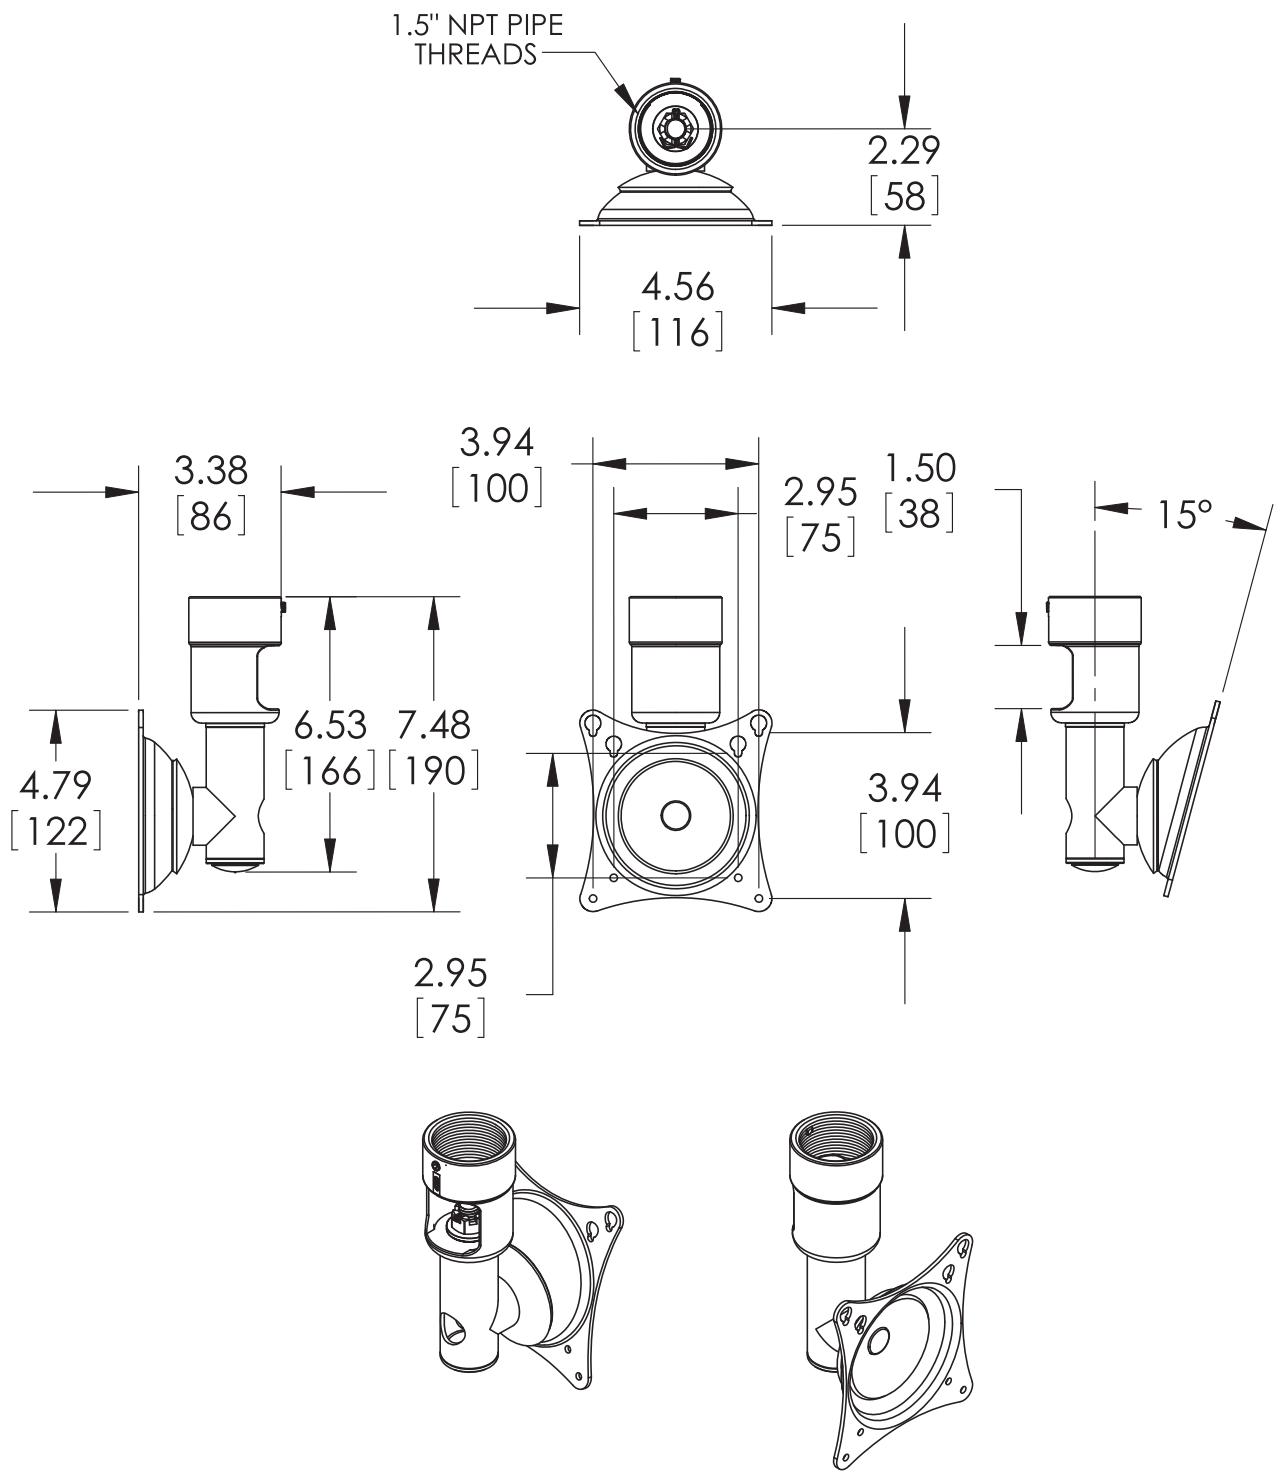

## Ceiling Flat-Panel Mount

For a perfect flat-panel ceiling installation and exceptional viewing versatility in any room, the PRC ceiling mount adjusts from 24" - 46" and offers almost unlimited adjustment configuration opportunities.

- Fits 10"- 37" flat-panel displays
- Compatibility: VESA 75/100/200x100mm
- +/-15° tilt
- 360° rotation
- 360° swivel
- Adjustable height (24"- 46")
- Cable routing inside tube
- Lifetime warranty
- Model PRC-LA mounts to 1 1/2" NPT (lower assembly only)
- Color: Black

Model	Display Size	Max. Wt.
PRC	10"-37"	50 lbs. (23 kgs.)
PRC-LA*	10"-37"	50 lbs. (23 kgs.)

\*PRC-LA is lower assembly and does not include adjustable pipe.

We offer a host of adapter plates for larger VESA and non-VESA mounting patterns. Call 1-800-368-9700 to order.

# SPECIFICATIONS

Dimensions are in inches and millimeters [mm].  
Drawings are subject to change without notice.

800.368.9700 | [www.mounts.com](http://www.mounts.com)