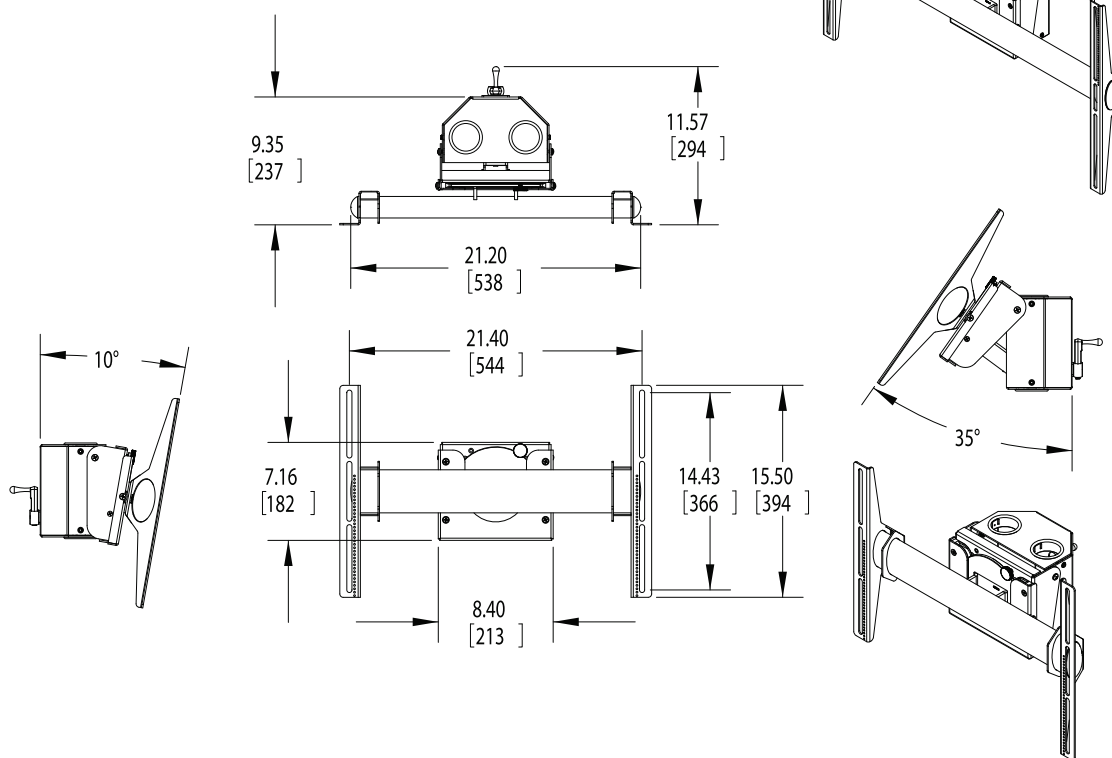

- Fits 26" - 61" displays (depending on model)
- 360° rotation w/ lockable settings for portrait or landscape placement
- Integrated tilt-adjustment tool
- 35° upward-tilt; 10° downward-tilt
- Works with dual-pole floor stands
- RTM-S fits mounting patterns 200x200mm up to 544x366mm
- RTM-L fits mounting patterns 200x200mm up to 876x506mm
- Lifetime warranty
- Max Load: 160 lbs.
- Color: Black

Model	Display Size	Max. Wt.
RTM-S	26"-37"	125 lbs. (57 kgs.)
RTM-L	37"-61"	160 lbs. (73 kgs.)

Choose Your Base

RTM-L offers up to 10° of downward tilt.

Smooth-turning crank makes it easy to tilt your display up to 35°.

RTM mount shown on TS stand.

RTM-L shown on optional Nesting Cart and optional shelf.

# SPECIFICATIONS

RTM-L

RTM-S

Dimensions are in inches and millimeters [mm].  
Drawings are subject to change without notice.

800.368.9700 | [www.mounts.com](http://www.mounts.com)