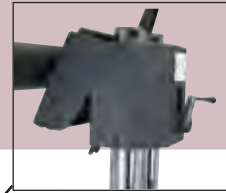

## Rotating Tilt Mount for Carts & Stands

Our new rotating tilt mounts (models RTM-S and RTM-L) are the perfect solution for flexible digital signage and presentation environments. Universal mounting arms fit displays ranging from 26" up to 61" (depending on model) and can tilt 10° down or 35° up. Best of all, 360° rotation, with no set stops or limits, enables the screen to be placed portrait or landscape at any time.

- Fits 26" - 61" displays (depending on model)
- 360° rotation w/ lockable settings for portrait or landscape placement
- Integrated tilt-adjustment tool
- 35° upward-tilt; 10° downward-tilt
- Works with dual-pole floor stands
- RTM-S fits mounting patterns 200x200mm up to 544x366mm
- RTM-L fits mounting patterns 200x200mm up to 876x506mm
- Lifetime warranty
- Max Load: 160 lbs.
- Color: Black

Model	Display Size	Max. Wt.
RTM-S	26"-37"	125 lbs. (57 kgs.)
RTM-L	37"-61"	160 lbs. (73 kgs.)

Choose Your Base

RTM-L offers up to 10° of downward tilt.

Smooth-turning crank makes it easy to tilt your display up to 35°.