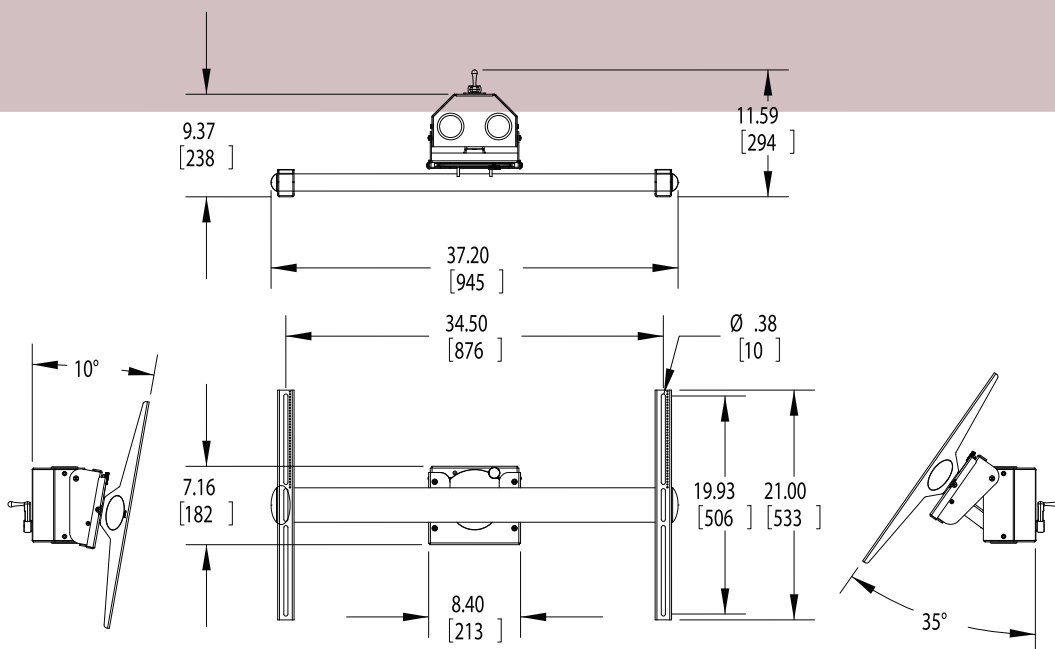

- Fits 26" - 61" displays (depending on model)
- 360° rotation w/ lockable settings for portrait or landscape placement
- Integrated tilt-adjustment tool
- 35° upward-tilt; 10° downward-tilt
- Works with dual-pole floor stands
- RTM-S fits mounting patterns 200x200mm up to 544x366mm
- RTM-L fits mounting patterns 200x200mm up to 876x506mm
- Lifetime warranty
- Max Load: 160 lbs.
- Color: Black

Model	Display Size	Max. Wt.
RTM-S	26"-37"	125 lbs. (57 kgs.)
RTM-L	37"-61"	160 lbs. (73 kgs.)

Choose Your Base

RTM-L offers up to 10° of downward tilt.

Smooth-turning crank makes it easy to tilt your display up to 35°.

RTM mount shown on TS stand.

RTM-L shown on optional Nesting Cart and optional shelf.

# SPECIFICATIONS

RTM-L

RTM-S

Dimensions are in inches and millimeters [mm].  
Drawings are subject to change without notice.

800.368.9700 | [www.mounts.com](http://www.mounts.com)