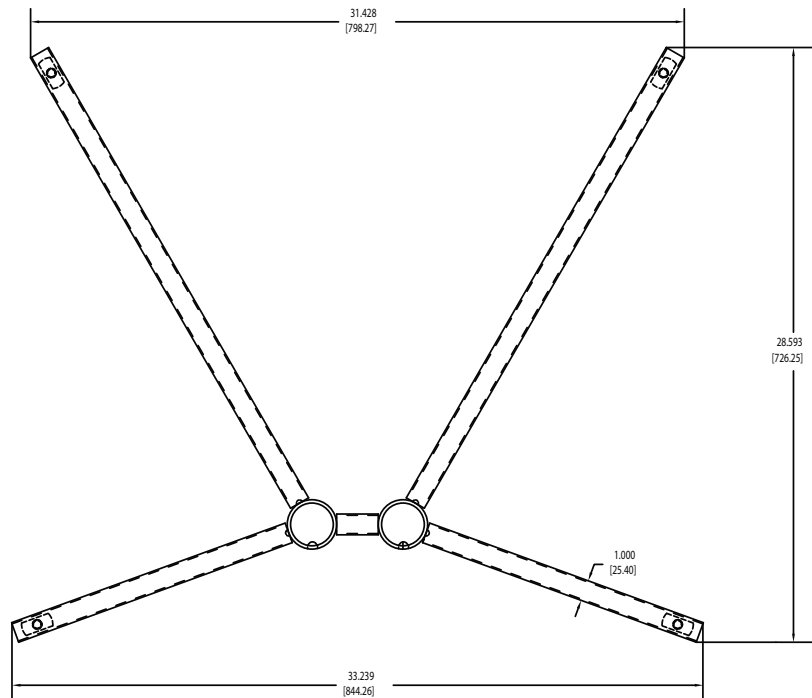

SPECIFICATIONS

Dimensions are in inches and millimeters [mm].
Drawings are subject to change without notice.

800.368.9700 | www.mounts.com