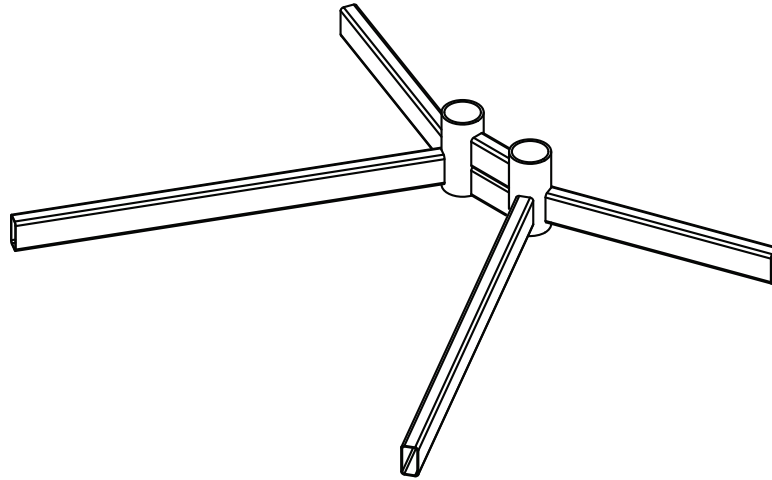

SPECIFICATIONS

Dimensions are in inches and millimeters [mm].
Drawings are subject to change without notice.

800.368.9700 | www.mounts.com