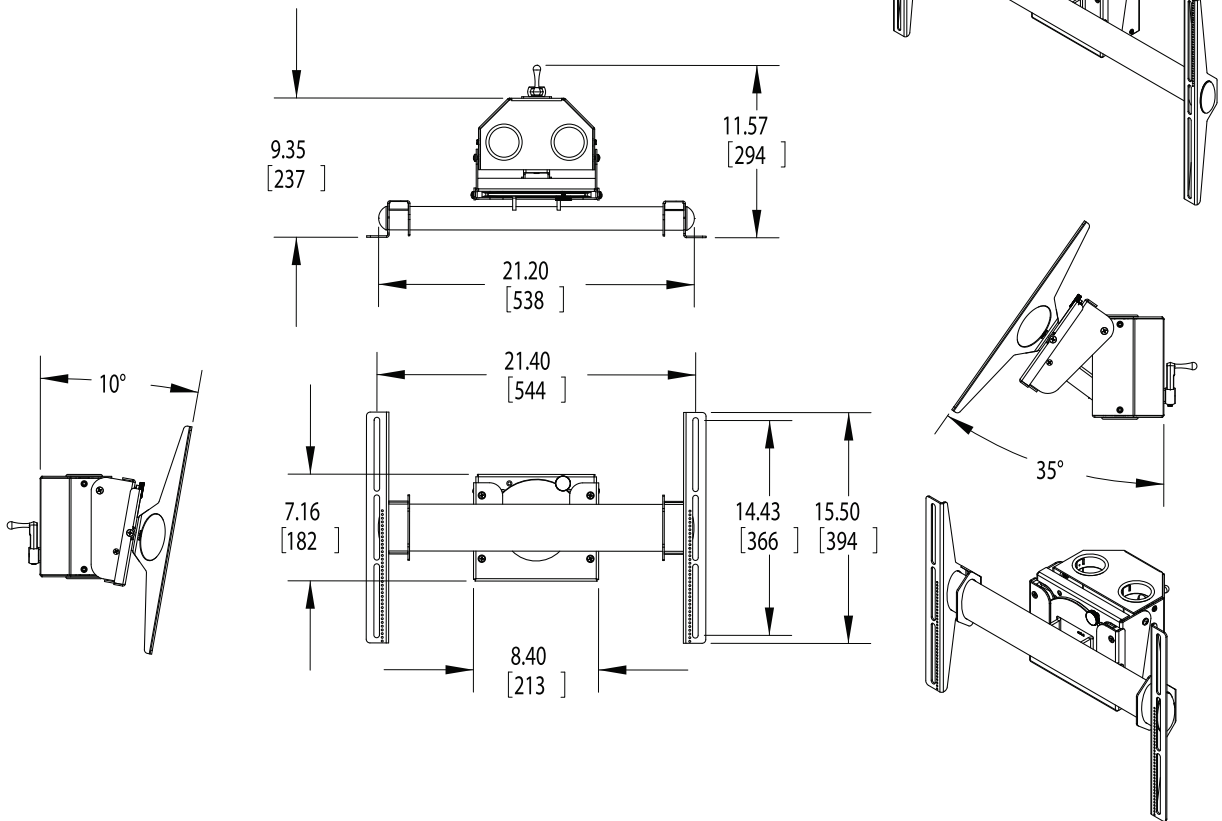

RTM-C, CL, CS

Flat-Panel Mount Adapters

The Premier Mounts RTM-C is a multi-purpose ceiling adapter for use with our Rotary Series™. Perfect for flat-panel digital signage applications, the RTM-C offers an incredible 20° of downward tilt, 25° upward tilt and 360° rotation. Plus, it can be ordered separately as the RTM-C, or as a pre-built RTM-CL combination (for 37"– 61" displays) or RTM-CS combination (for 26"– 37" displays). Regardless of which RTM-C works best for a particular application, they all mate with standard 1 1/2" NPT or any of our 1 1/2" adjustable-height suspension adapters.

Model	Display Size	Max. Wt.
RTM-C	Bracket Only	
RTM-CS	26"-37"	125 lbs. (57 kgs.)
RTM-CL	37"-61"	160 lbs. (73 kgs.)

RTM-C Bracket

RTM-CS mated to AST-2446 pole (optional)

SPECIFICATIONS

RTM-L

RTM-S

Dimensions are in inches and millimeters [mm].
Drawings are subject to change without notice.