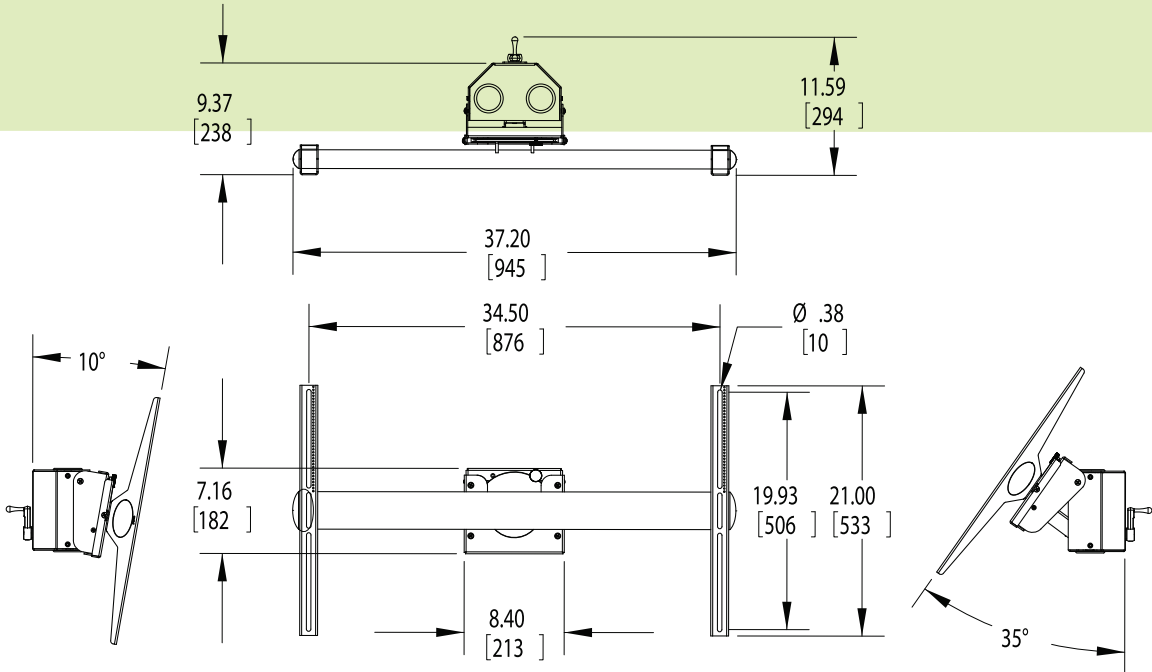

RTM-C, CL, CS

Flat-Panel Mount Adapters

The Premier Mounts RTM-C is a multi-purpose ceiling adapter for use with our Rotary Series™. Perfect for flat-panel digital signage applications, the RTM-C offers an incredible 20° of downward tilt, 25° upward tilt and 360° rotation. Plus, it can be ordered separately as the RTM-C, or as a pre-built RTM-CL combination (for 37"– 61" displays) or RTM-CS combination (for 26"– 37" displays). Regardless of which RTM-C works best for a particular application, they all mate with standard 1 1/2" NPT or any of our 1 1/2" adjustable-height suspension adapters.

Model	Display Size	Max. Wt.
RTM-C	Bracket Only	
RTM-CS	26"-37"	125 lbs. (57 kgs.)
RTM-CL	37"-61"	160 lbs. (73 kgs.)

RTM-C Bracket

RTM-CS mated to AST-2446 pole (optional)

SPECIFICATIONS

RTM-L

RTM-S

Dimensions are in inches and millimeters [mm].
Drawings are subject to change without notice.